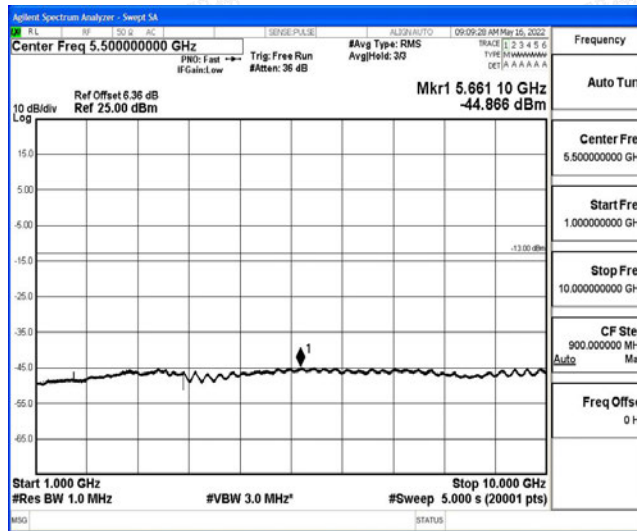

Band5-1.4MHz-16QAM-20525-1RB#0-Range1:0.009~0.15MHz

Band5-1.4MHz-16QAM-20525-1RB#0-Range2:0.15~30MHz

Band5-1.4MHz-16QAM-20525-1RB#0-Range3:30~1000MHz

Band5-1.4MHz-16QAM-20525-1RB#0-Range4:1000~10000MHz

Band5-1.4MHz-16QAM-20643-1RB#0-Range1:0.009~0.15MHz