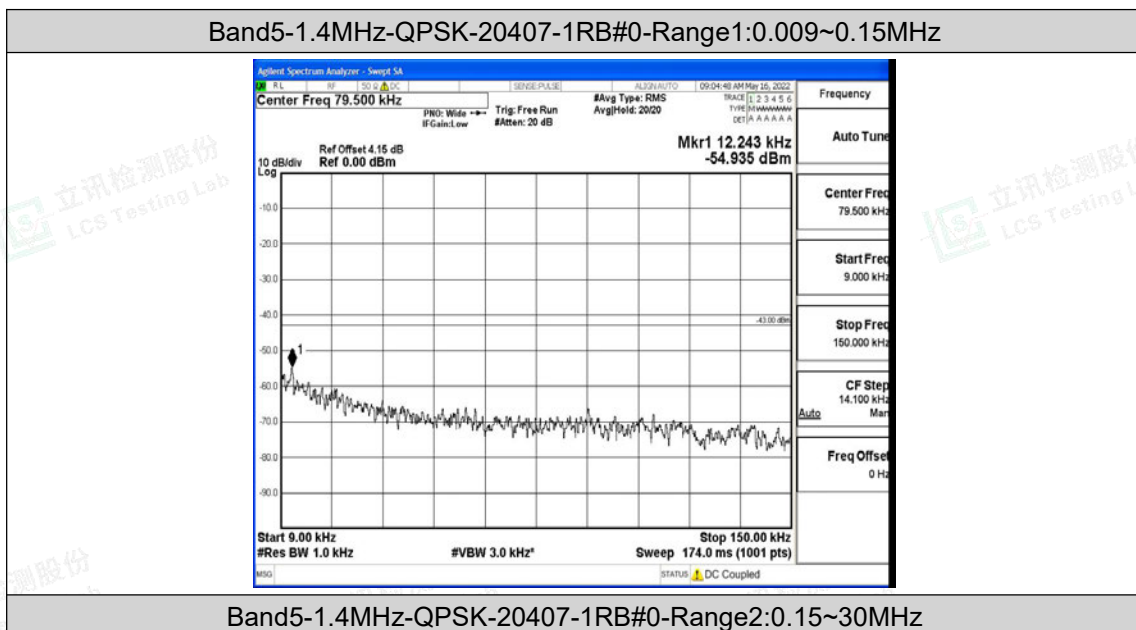

Test Graphs