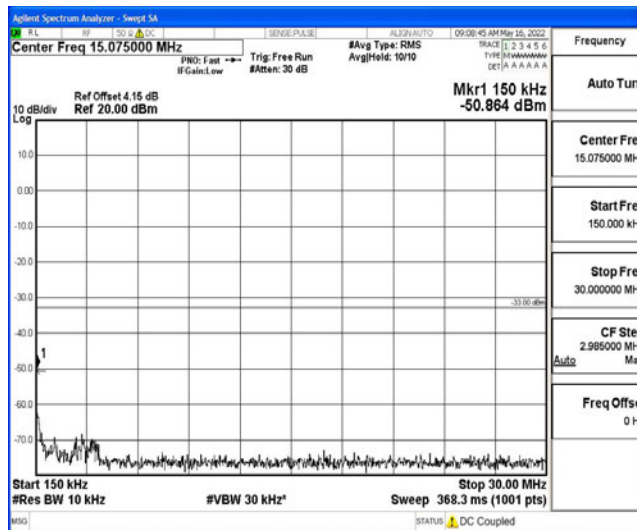

Band5-1.4MHz-16QAM-20525-1RB#0-Range2:0.15~30MHz