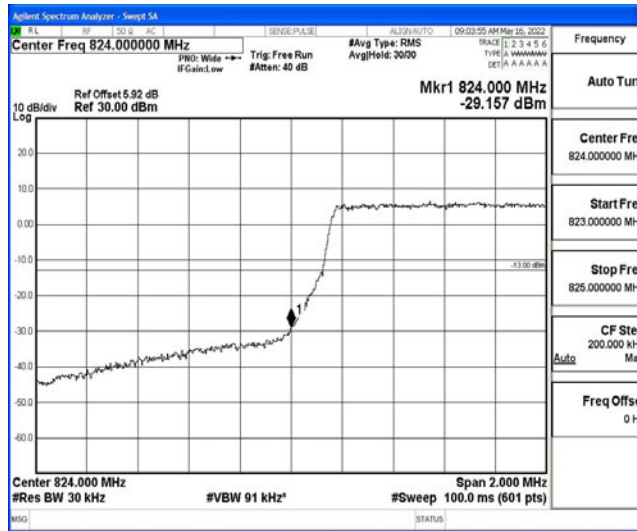

Band5-1.4MHz-16QAM-20407-6RB#0