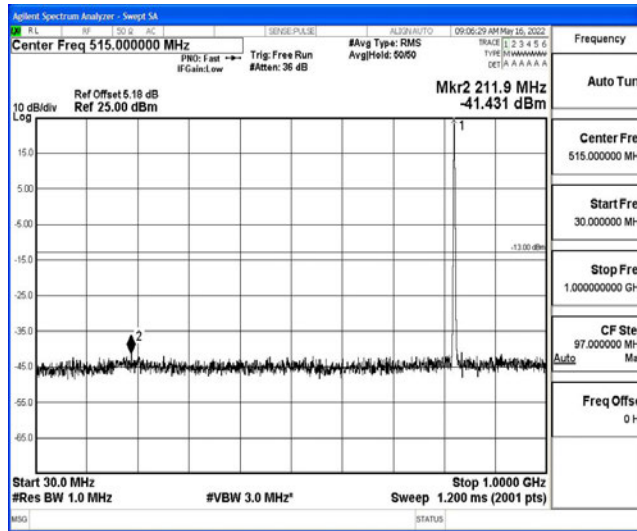

Band5-1.4MHz-QPSK-20643-1RB#0-Range4:1000~10000MHz

Band5-1.4MHz-16QAM-20407-1RB#0-Range1:0.009~0.15MHz

Band5-1.4MHz-16QAM-20407-1RB#0-Range2:0.15~30MHz

Band5-1.4MHz-16QAM-20407-1RB#0-Range3:30~1000MHz

Band5-1.4MHz-16QAM-20407-1RB#0-Range4:1000~10000MHz