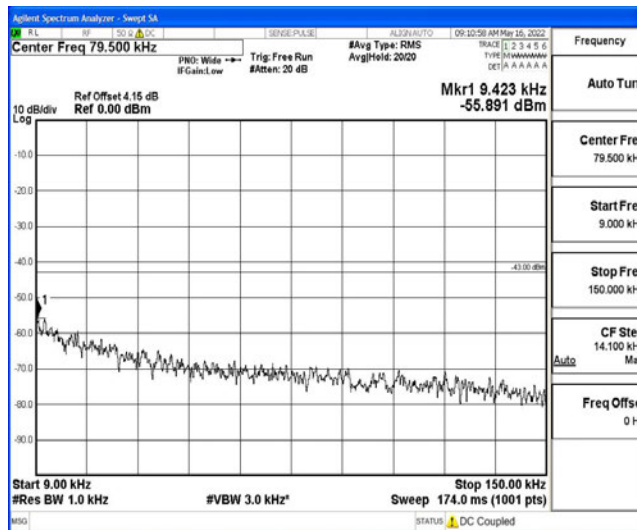

Band5-1.4MHz-16QAM-20525-1RB#0-Range1:0.009~0.15MHz

Band5-1.4MHz-16QAM-20525-1RB#0-Range2:0.15~30MHz

Band5-1.4MHz-16QAM-20525-1RB#0-Range3:30~1000MHz

Band5-1.4MHz-16QAM-20525-1RB#0-Range4:1000~10000MHz

Band5-1.4MHz-16QAM-20643-1RB#0-Range1:0.009~0.15MHz