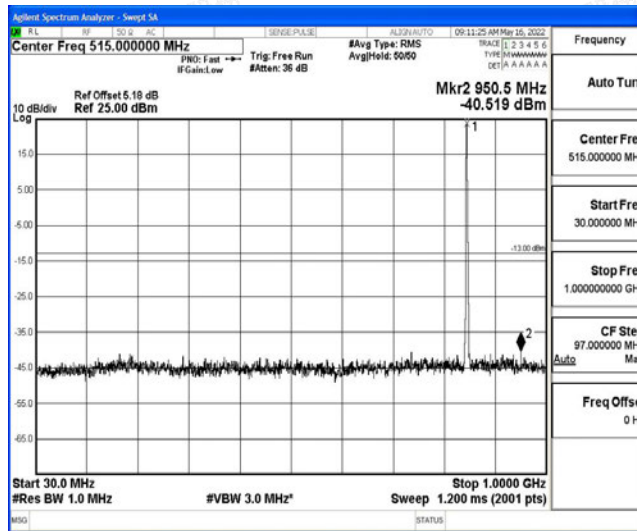

Band5-1.4MHz-16QAM-20643-1RB#0-Range3:30~1000MHz