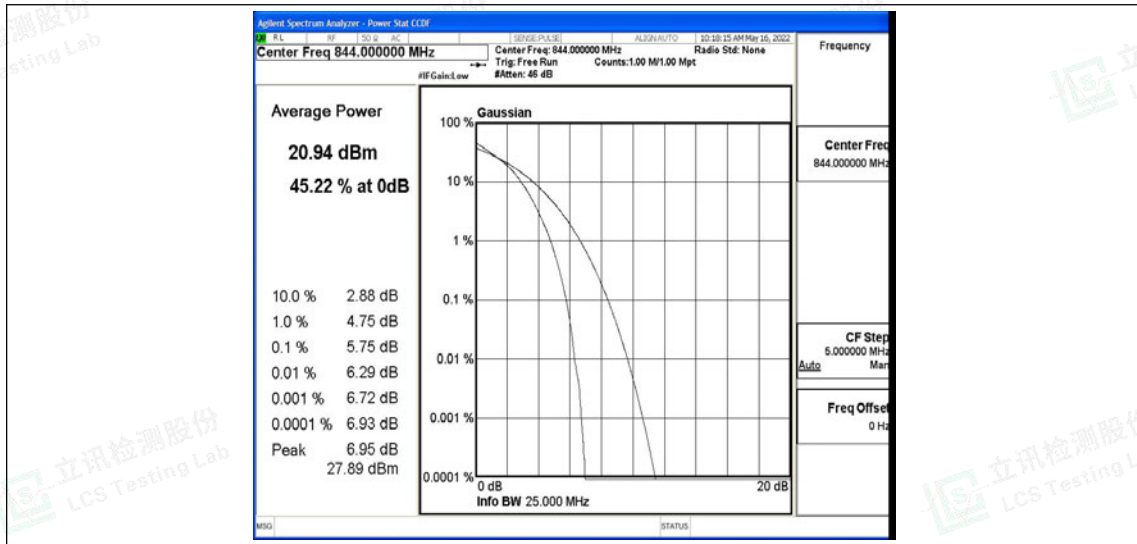

J.3 26dB Bandwidth and Occupied Bandwidth

Test Result

Band	Bandwidth	Modulation	Channel	RB Configuration	Occupied Bandwidth (MHz)	26dB Bandwidth (MHz)	Verdict
Band5	1.4MHz	QPSK	20407	6RB#0	1.0906	1.275	PASS
Band5	1.4MHz	QPSK	20525	6RB#0	1.0911	1.298	PASS
Band5	1.4MHz	QPSK	20643	6RB#0	1.1012	1.320	PASS
Band5	1.4MHz	16QAM	20407	6RB#0	1.0932	1.297	PASS
Band5	1.4MHz	16QAM	20525	6RB#0	1.0936	1.292	PASS
Band5	1.4MHz	16QAM	20643	6RB#0	1.0901	1.298	PASS
Band5	3MHz	QPSK	20415	15RB#0	2.6836	2.887	PASS
Band5	3MHz	QPSK	20525	15RB#0	2.6831	2.882	PASS
Band5	3MHz	QPSK	20635	15RB#0	2.6843	2.903	PASS
Band5	3MHz	16QAM	20415	15RB#0	2.6784	2.896	PASS
Band5	3MHz	16QAM	20525	15RB#0	2.6806	2.891	PASS
Band5	3MHz	16QAM	20635	15RB#0	2.6824	2.902	PASS
Band5	5MHz	QPSK	20425	25RB#0	4.4887	4.924	PASS
Band5	5MHz	QPSK	20525	25RB#0	4.4928	4.920	PASS
Band5	5MHz	QPSK	20625	25RB#0	4.4879	4.909	PASS
Band5	5MHz	16QAM	20425	25RB#0	4.4915	4.918	PASS
Band5	5MHz	16QAM	20525	25RB#0	4.4915	4.918	PASS
Band5	5MHz	16QAM	20625	25RB#0	4.4981	4.938	PASS
Band5	10MHz	QPSK	20450	50RB#0	8.9904	9.815	PASS
Band5	10MHz	QPSK	20525	50RB#0	8.9808	9.754	PASS
Band5	10MHz	QPSK	20600	50RB#0	8.9867	9.802	PASS
Band5	10MHz	16QAM	20450	50RB#0	8.9836	9.707	PASS
Band5	10MHz	16QAM	20525	50RB#0	8.9747	9.757	PASS
Band5	10MHz	16QAM	20600	50RB#0	8.9828	9.746	PASS