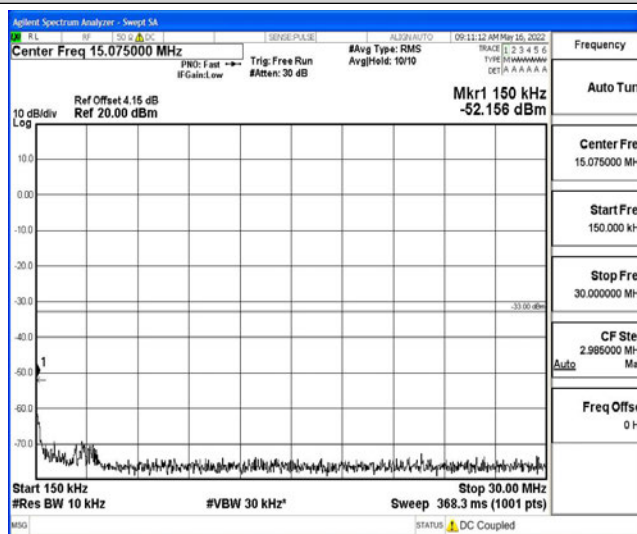

Band5-1.4MHz-16QAM-20643-1RB#0-Range2:0.15~30MHz