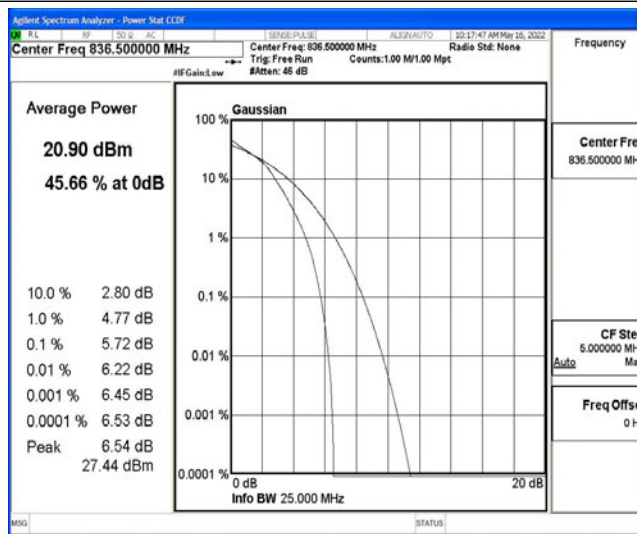

Band5-10MHz-16QAM-20525-50RB#0