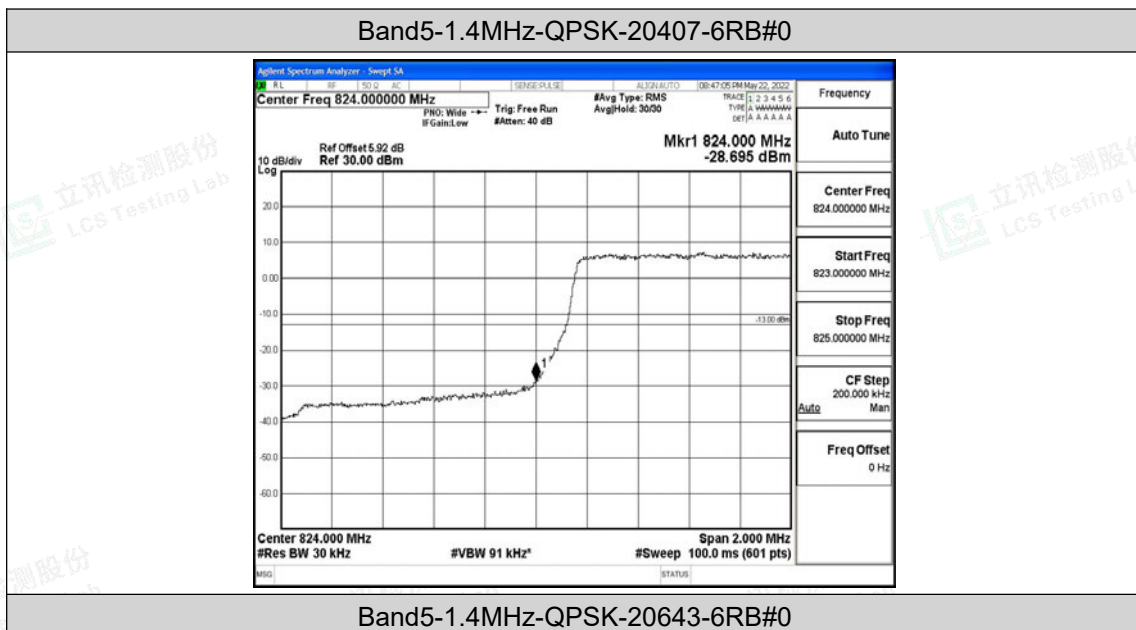

J.4 Band Edge

Test Result

Band	Bandwidth	Modulation	Channel	RB Configuration	Result(dBm)	Verdict
Band5	1.4MHz	QPSK	20407	6RB#0	-28.69	PASS
Band5	1.4MHz	QPSK	20643	6RB#0	-21.90	PASS
Band5	1.4MHz	16QAM	20407	6RB#0	-29.16	PASS
Band5	1.4MHz	16QAM	20643	6RB#0	-25.12	PASS
Band5	3MHz	QPSK	20415	15RB#0	-29.68	PASS
Band5	3MHz	QPSK	20635	15RB#0	-27.03	PASS
Band5	3MHz	16QAM	20415	15RB#0	-30.90	PASS
Band5	3MHz	16QAM	20635	15RB#0	-29.76	PASS
Band5	5MHz	QPSK	20425	25RB#0	-28.22	PASS
Band5	5MHz	QPSK	20625	25RB#0	-26.76	PASS
Band5	5MHz	16QAM	20425	25RB#0	-29.43	PASS
Band5	5MHz	16QAM	20625	25RB#0	-28.21	PASS
Band5	10MHz	QPSK	20450	50RB#0	-30.70	PASS
Band5	10MHz	QPSK	20600	50RB#0	-27.26	PASS
Band5	10MHz	16QAM	20450	50RB#0	-32.42	PASS
Band5	10MHz	16QAM	20600	50RB#0	-30.25	PASS

Test Graphs