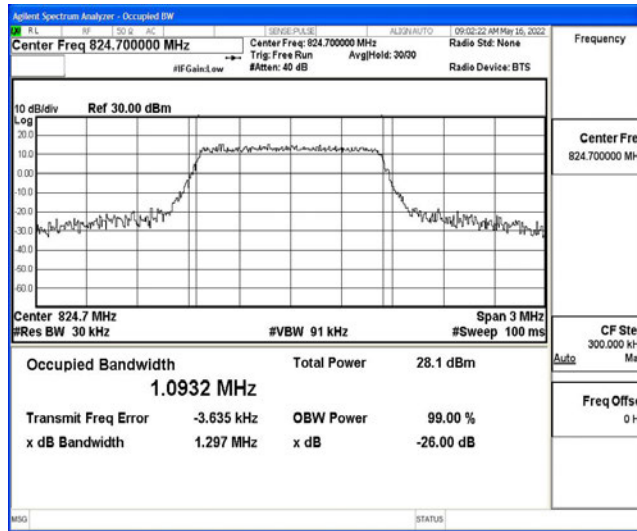

Test Graphs

Band5-1.4MHz-QPSK-20407-6RB#0

Band5-1.4MHz-QPSK-20525-6RB#0

Band5-1.4MHz-QPSK-20643-6RB#0

Band5-1.4MHz-16QAM-20407-6RB#0

Band5-1.4MHz-16QAM-20525-6RB#0

Band5-1.4MHz-16QAM-20643-6RB#0

Band5-3MHz-QPSK-20415-15RB#0