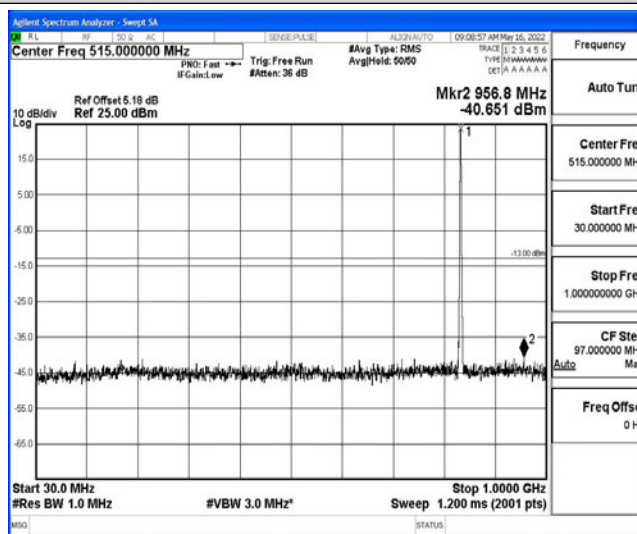

Band5-1.4MHz-16QAM-20525-1RB#0-Range1:0.009~0.15MHz

Band5-1.4MHz-16QAM-20525-1RB#0-Range2:0.15~30MHz

Band5-1.4MHz-16QAM-20525-1RB#0-Range3:30~1000MHz

Band5-1.4MHz-16QAM-20525-1RB#0-Range4:1000~10000MHz

Band5-1.4MHz-16QAM-20643-1RB#0-Range1:0.009~0.15MHz