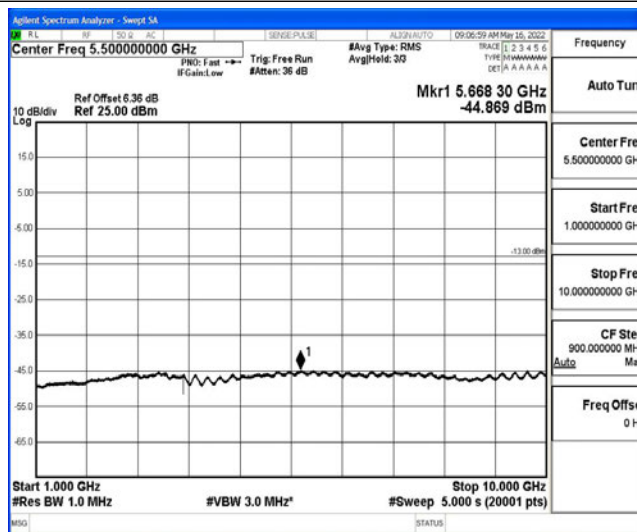

Band5-1.4MHz-QPSK-20643-1RB#0-Range4:1000~10000MHz

Band5-1.4MHz-16QAM-20407-1RB#0-Range1:0.009~0.15MHz

Band5-1.4MHz-16QAM-20407-1RB#0-Range2:0.15~30MHz

Band5-1.4MHz-16QAM-20407-1RB#0-Range3:30~1000MHz

Band5-1.4MHz-16QAM-20407-1RB#0-Range4:1000~10000MHz