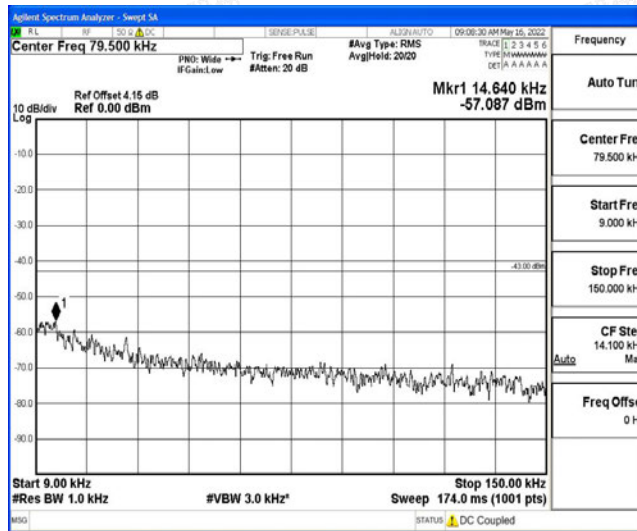

Band5-1.4MHz-16QAM-20525-1RB#0-Range1:0.009~0.15MHz