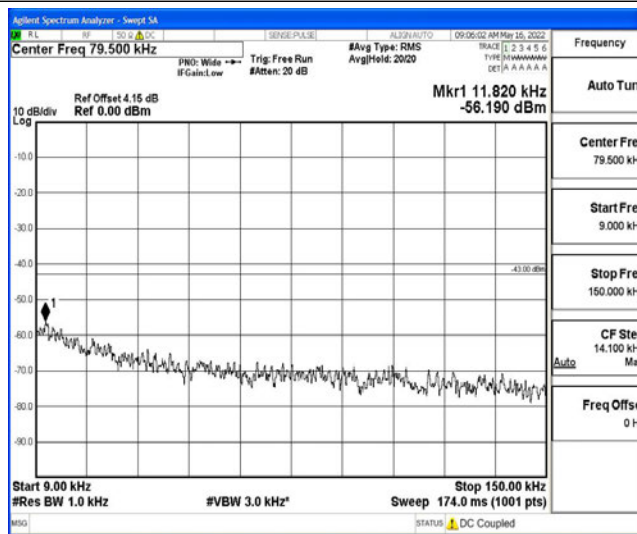

Band5-1.4MHz-16QAM-20407-1RB#0-Range1:0.009~0.15MHz