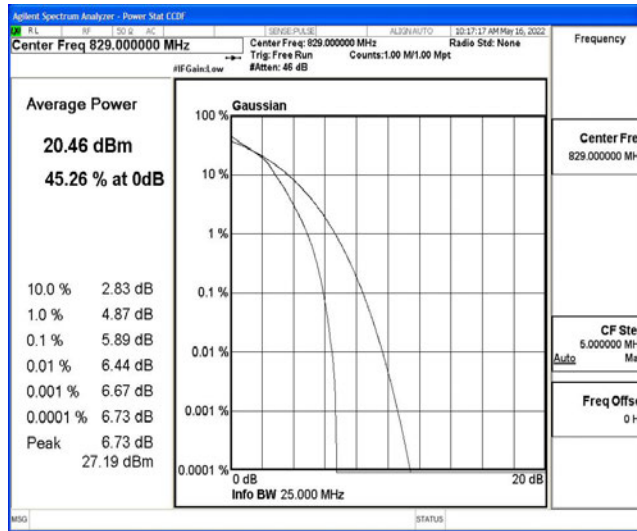

Band5-10MHz-16QAM-20450-50RB#0