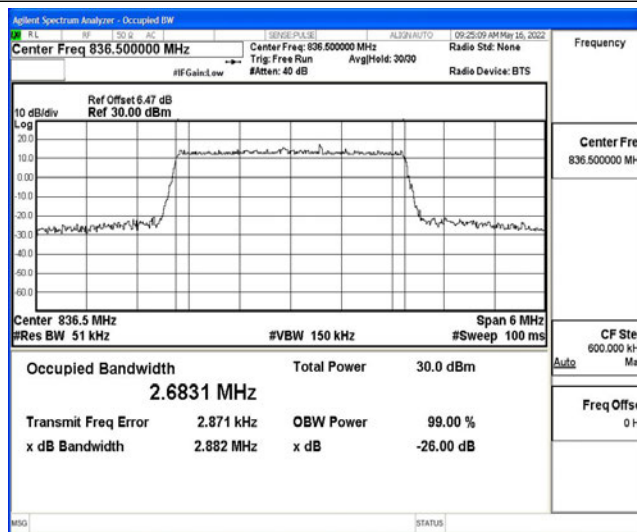

Band5-3MHz-QPSK-20525-15RB#0