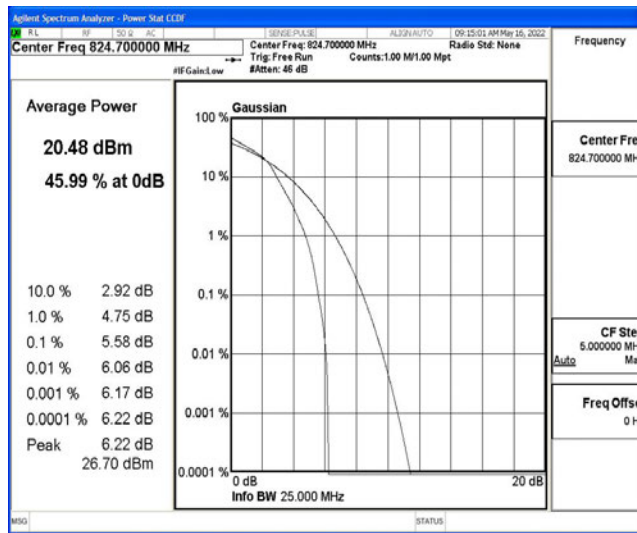

Band5-1.4MHz-16QAM-20407-6RB#0