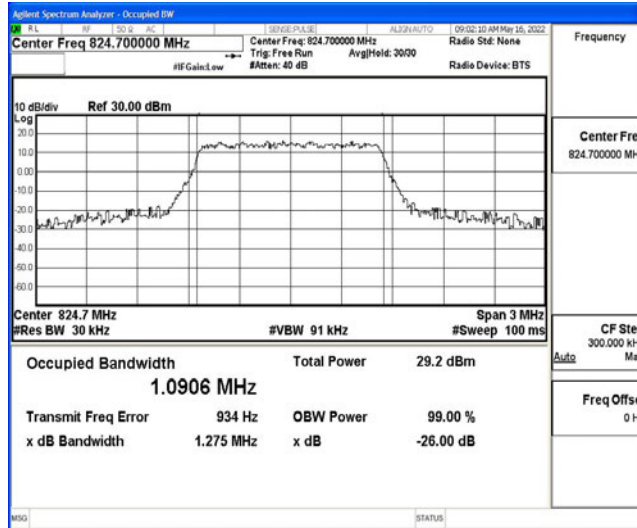

Test Graphs

Band5-1.4MHz-QPSK-20407-6RB#0