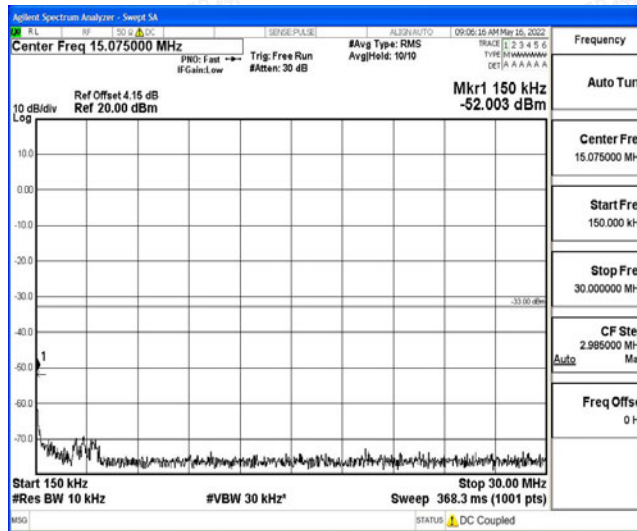

Band5-1.4MHz-QPSK-20643-1RB#0-Range4:1000~10000MHz

Band5-1.4MHz-16QAM-20407-1RB#0-Range1:0.009~0.15MHz

Band5-1.4MHz-16QAM-20407-1RB#0-Range2:0.15~30MHz

Band5-1.4MHz-16QAM-20407-1RB#0-Range3:30~1000MHz

Band5-1.4MHz-16QAM-20407-1RB#0-Range4:1000~10000MHz