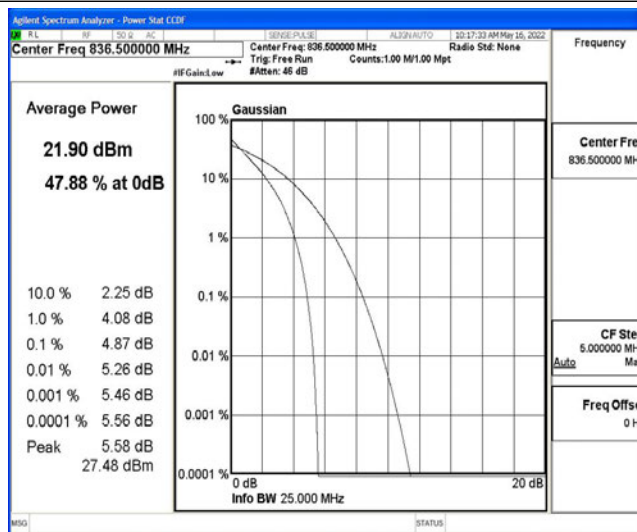

Band5-10MHz-QPSK-20525-50RB#0