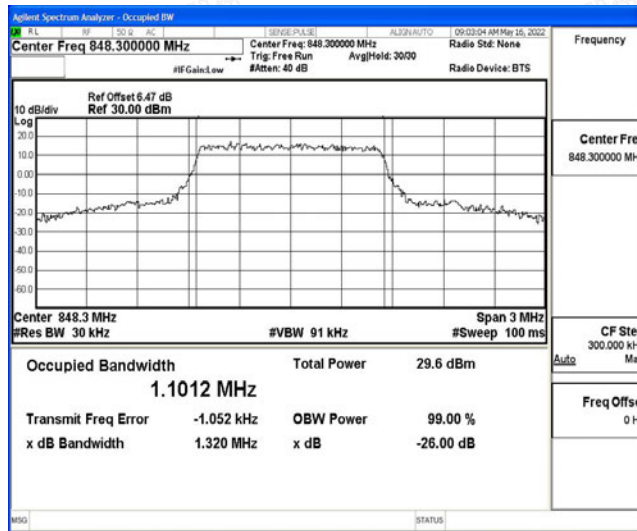

Test Graphs

Band5-1.4MHz-QPSK-20407-6RB#0

Band5-1.4MHz-QPSK-20525-6RB#0

Band5-1.4MHz-QPSK-20643-6RB#0

Band5-1.4MHz-16QAM-20407-6RB#0

Band5-1.4MHz-16QAM-20525-6RB#0

Band5-1.4MHz-16QAM-20643-6RB#0

Band5-3MHz-QPSK-20415-15RB#0