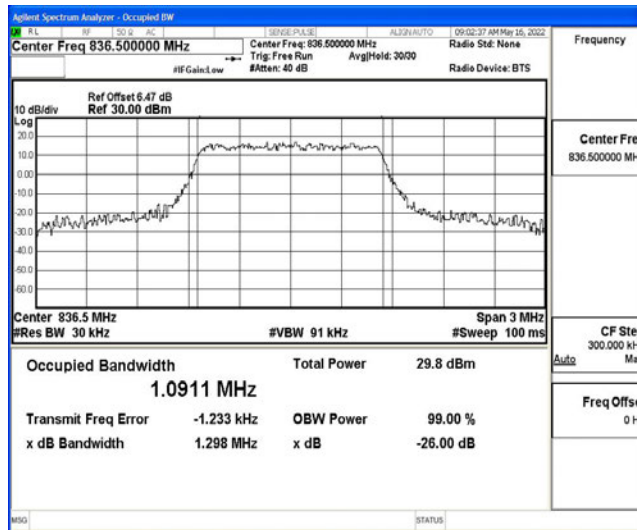

Band5-1.4MHz-QPSK-20525-6RB#0