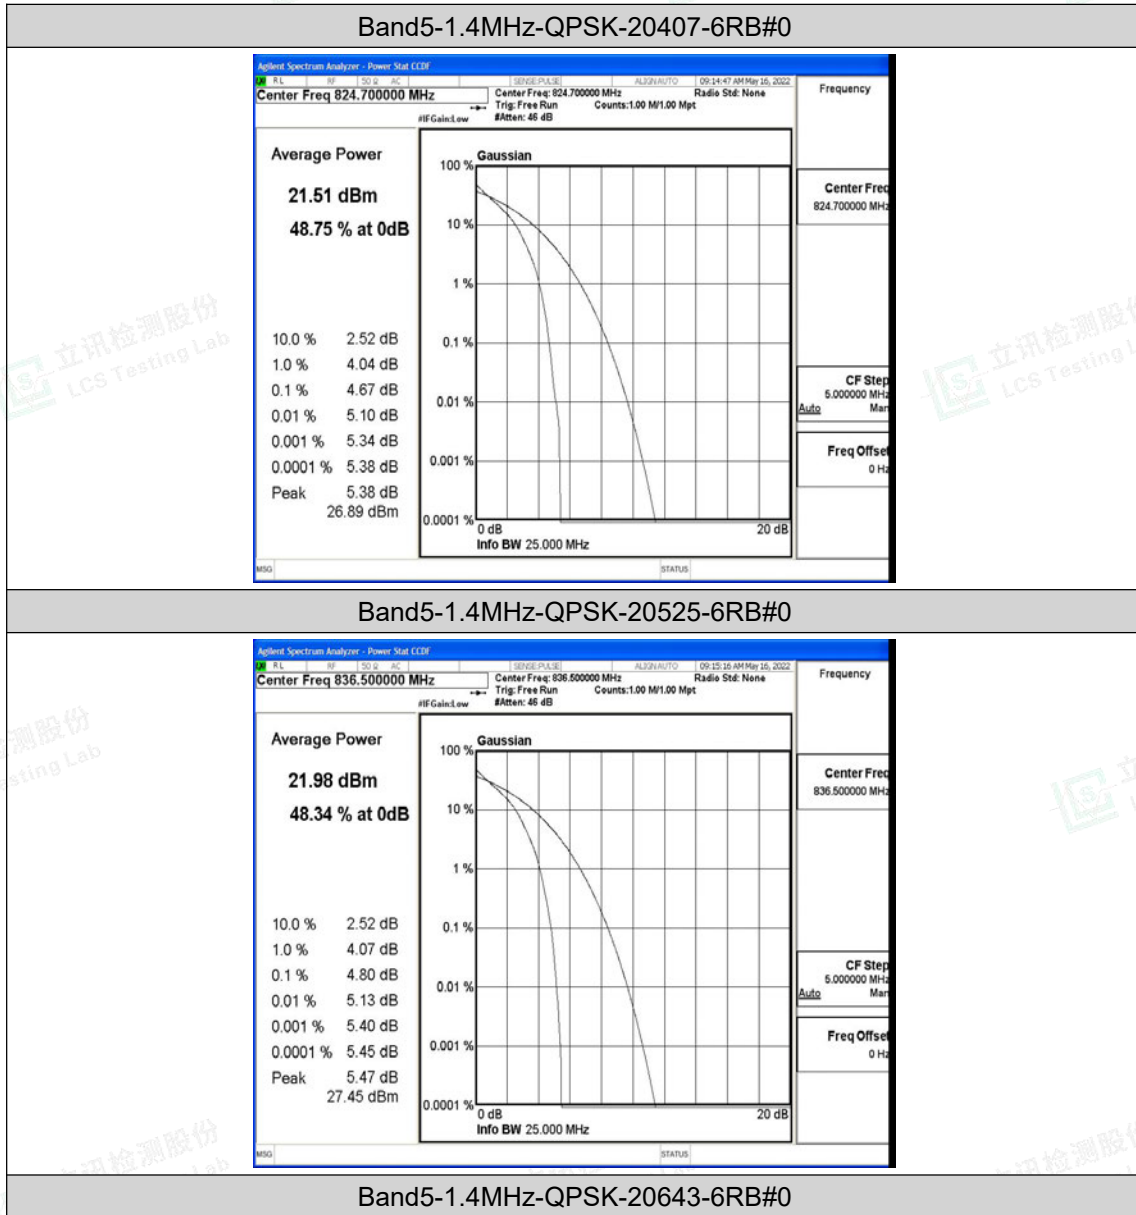

Test Graphs