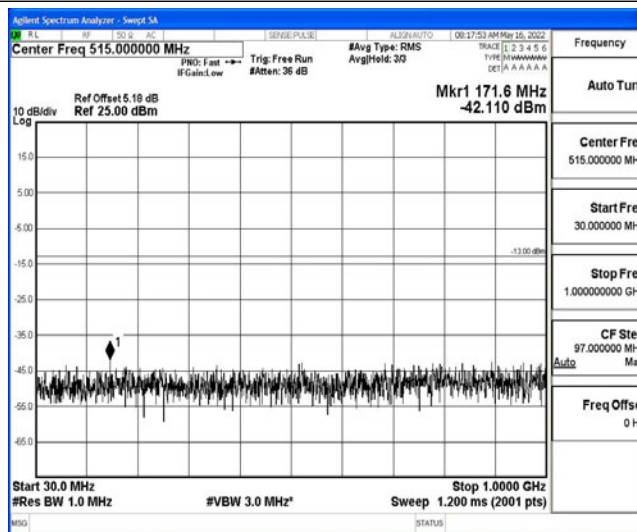

Band4-15MHz-QPSK-2025-1RB#0-Range4:1000~10000MHz

Shenzhen LCS Compliance Testing Laboratory Ltd.
Add: 101, 201 Bldg A & 301 Bldg C, Juji Industrial Park Yabianxueziwei, Shajing Street, Baoan District, Shenzhen, 518000, China
Tel: +(86) 0755-82591330 | E-mail: webmaster@lcs-cert.com | Web: www.lcs-cert.com
Scan code to check authenticity