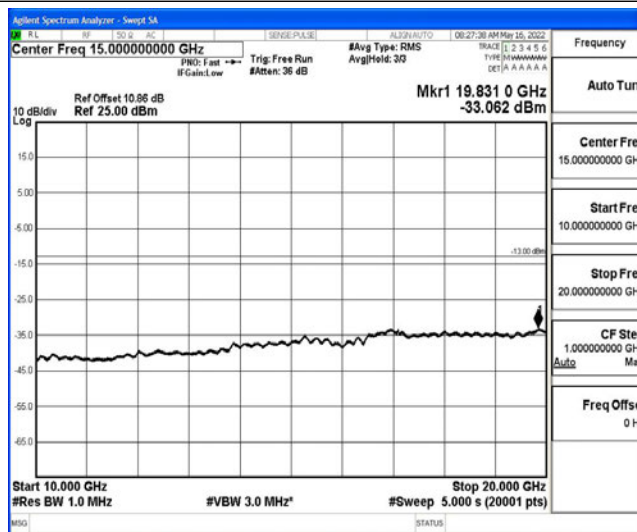

Band4-20MHz-QPSK-20050-1RB#0-Range1:0.009~0.15MHz