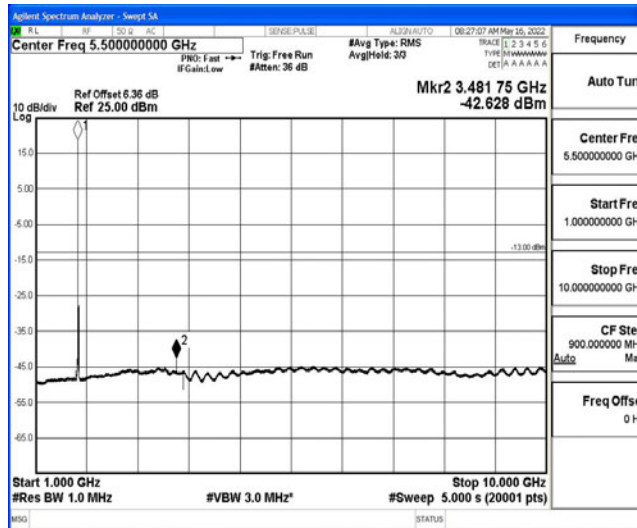

Band4-15MHz-16QAM-20175-1RB#0-Range5:10000~20000MHz

Band4-15MHz-16QAM-20325-1RB#0-Range1:0.009~0.15MHz

Band4-15MHz-16QAM-20325-1RB#0-Range2:0.15~30MHz

Band4-15MHz-16QAM-20325-1RB#0-Range3:30~1000MHz

Band4-15MHz-16QAM-20325-1RB#0-Range4:1000~10000MHz