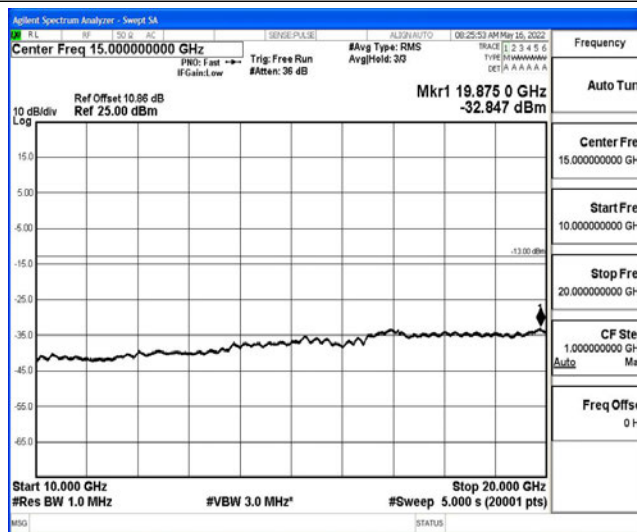

Band4-15MHz-16QAM-20025-1RB#0-Range1:0.009~0.15MHz