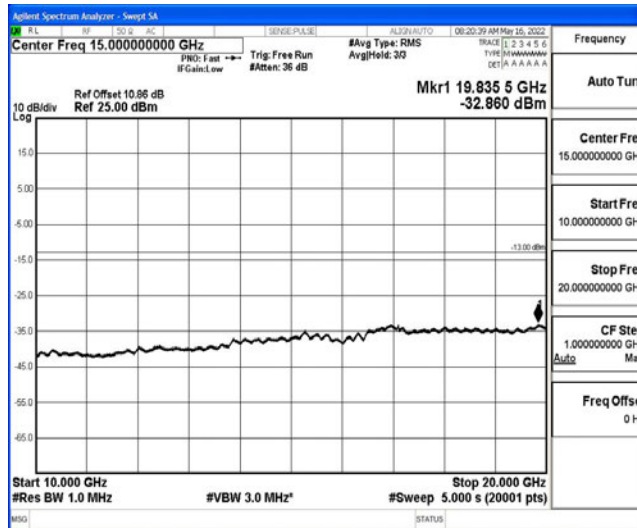

Band4-15MHz-16QAM-20175-1RB#0-Range1:0.009~0.15MHz