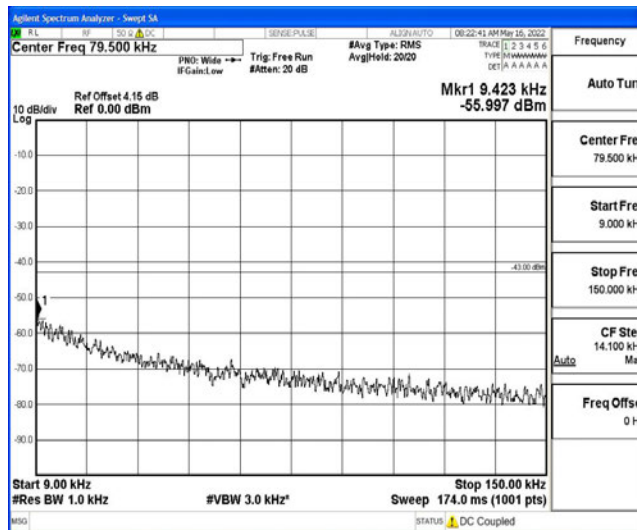

Band4-15MHz-16QAM-20175-1RB#0-Range2:0.15~30MHz