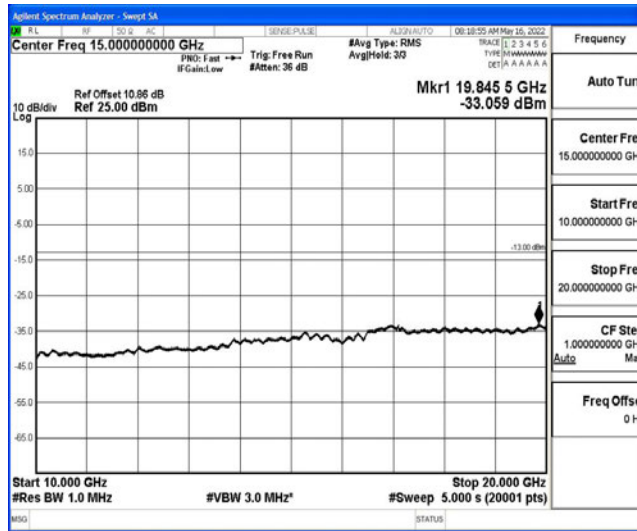

Band4-15MHz-QPSK-20175-1RB#0-Range1:0.009~0.15MHz