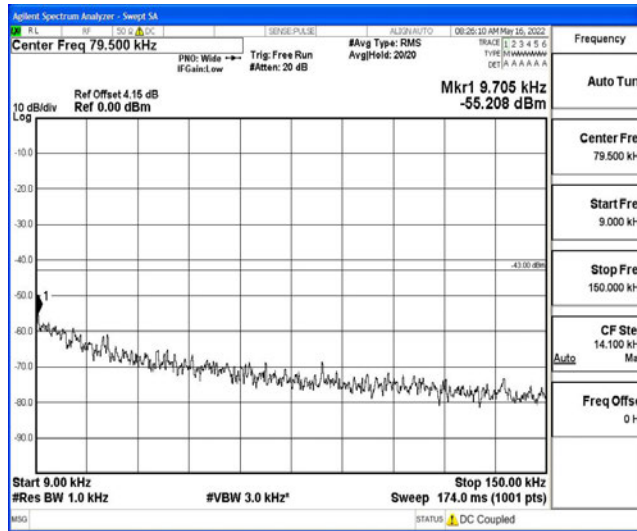

Band4-15MHz-16QAM-20325-1RB#0-Range2:0.15~30MHz