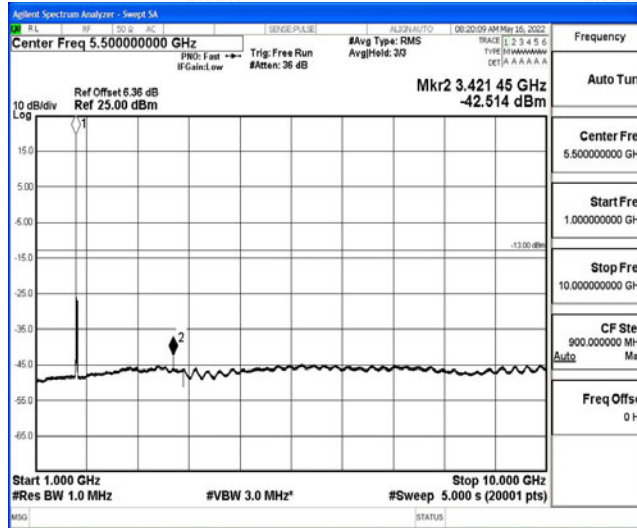

Band4-15MHz-QPSK-20325-1RB#0-Range5:10000~20000MHz

Band4-15MHz-16QAM-20025-1RB#0-Range1:0.009~0.15MHz

Band4-15MHz-16QAM-20025-1RB#0-Range2:0.15~30MHz

Band4-15MHz-16QAM-20025-1RB#0-Range3:30~1000MHz

Band4-15MHz-16QAM-20025-1RB#0-Range4:1000~10000MHz