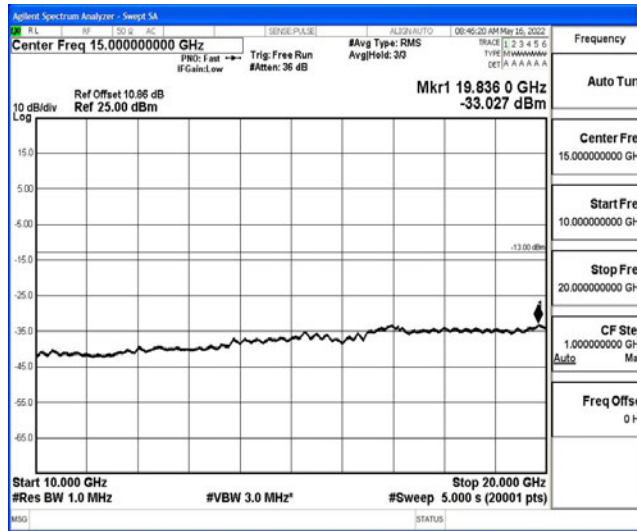

Band4-20MHz-16QAM-20175-1RB#0-Range1:0.009~0.15MHz