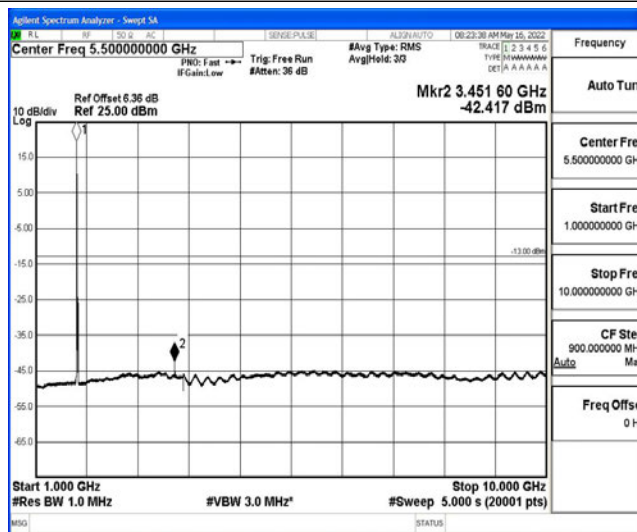

Band4-15MHz-16QAM-20025-1RB#0-Range5:10000~20000MHz

Band4-15MHz-16QAM-20175-1RB#0-Range1:0.009~0.15MHz

Band4-15MHz-16QAM-20175-1RB#0-Range2:0.15~30MHz

Band4-15MHz-16QAM-20175-1RB#0-Range3:30~1000MHz

Band4-15MHz-16QAM-20175-1RB#0-Range4:1000~10000MHz