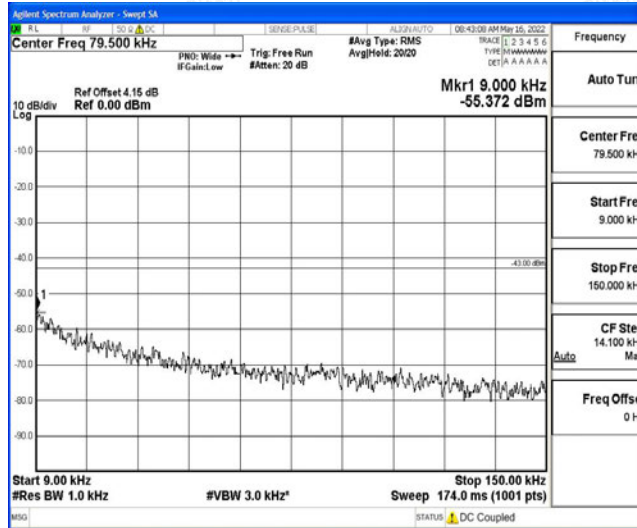

Band4-20MHz-QPSK-20050-1RB#0-Range2:0.15~30MHz