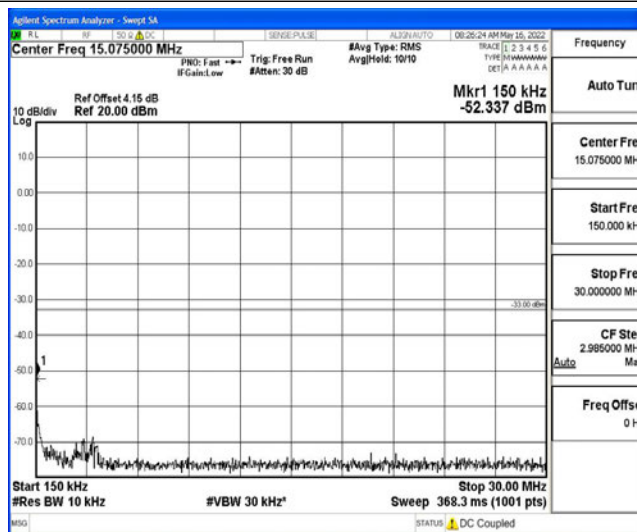

Band4-15MHz-16QAM-20175-1RB#0-Range5:10000~20000MHz

Band4-15MHz-16QAM-20325-1RB#0-Range1:0.009~0.15MHz

Band4-15MHz-16QAM-20325-1RB#0-Range2:0.15~30MHz

Band4-15MHz-16QAM-20325-1RB#0-Range3:30~1000MHz

Band4-15MHz-16QAM-20325-1RB#0-Range4:1000~10000MHz