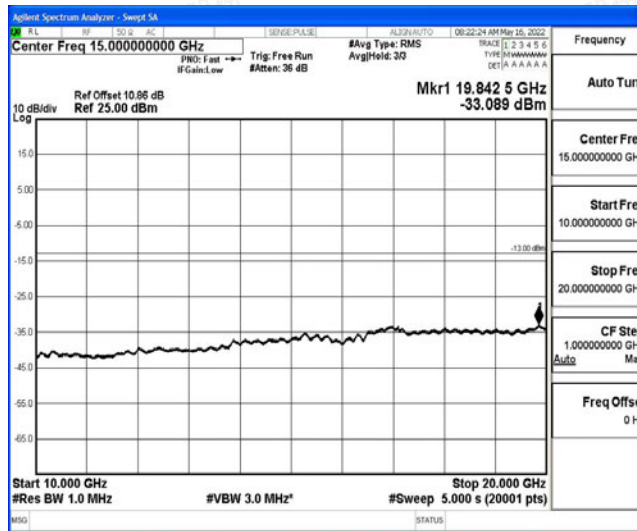

Band4-15MHz-QPSK-20325-1RB#0-Range1:0.009~0.15MHz