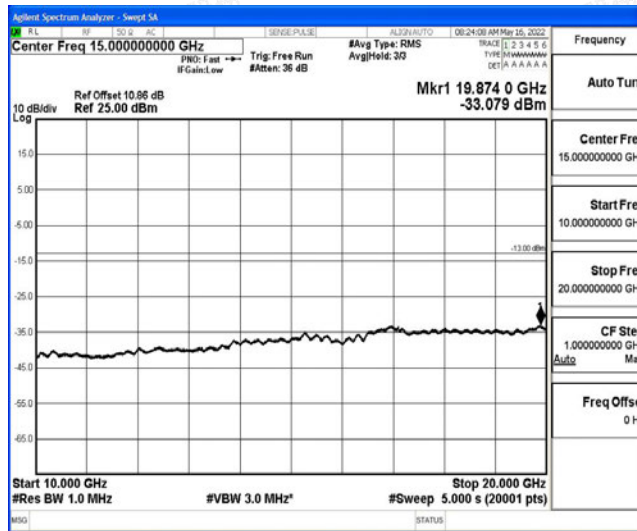

Band4-15MHz-16QAM-20325-1RB#0-Range1:0.009~0.15MHz