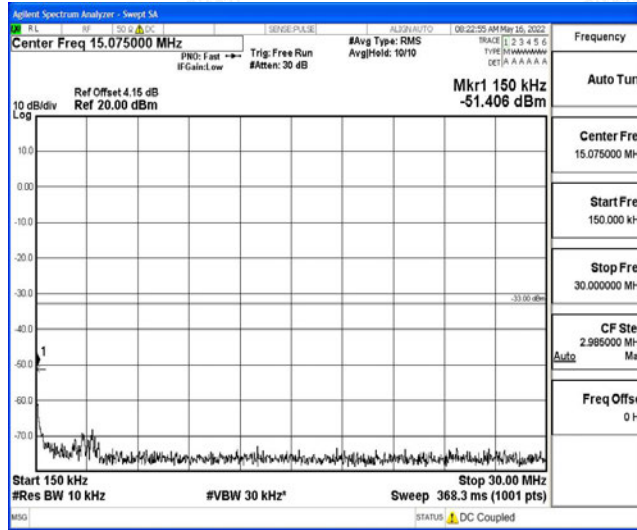

Band4-15MHz-16QAM-20025-1RB#0-Range5:10000~20000MHz

Band4-15MHz-16QAM-20175-1RB#0-Range1:0.009~0.15MHz

Band4-15MHz-16QAM-20175-1RB#0-Range2:0.15~30MHz

Band4-15MHz-16QAM-20175-1RB#0-Range3:30~1000MHz

Band4-15MHz-16QAM-20175-1RB#0-Range4:1000~10000MHz