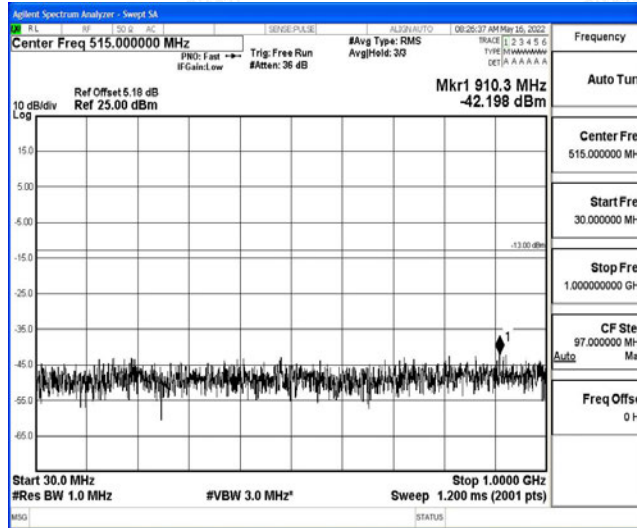

Band4-15MHz-16QAM-20175-1RB#0-Range5:10000~20000MHz

Band4-15MHz-16QAM-20325-1RB#0-Range1:0.009~0.15MHz

Band4-15MHz-16QAM-20325-1RB#0-Range2:0.15~30MHz

Band4-15MHz-16QAM-20325-1RB#0-Range3:30~1000MHz

Band4-15MHz-16QAM-20325-1RB#0-Range4:1000~10000MHz