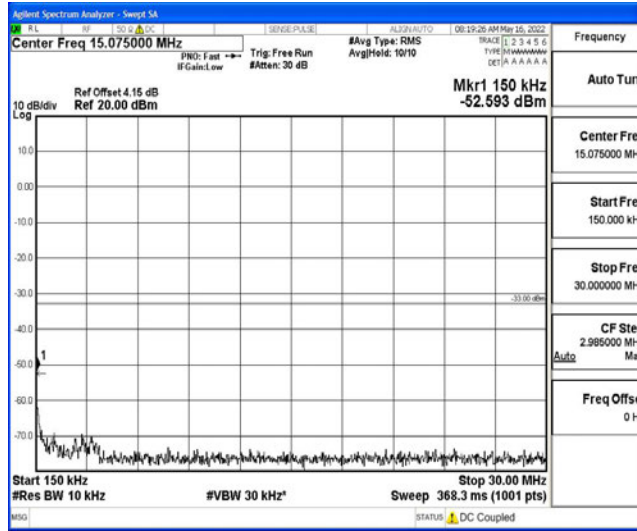

Band4-15MHz-QPSK-20325-1RB#0-Range5:10000~20000MHz

Band4-15MHz-16QAM-20025-1RB#0-Range1:0.009~0.15MHz

Band4-15MHz-16QAM-20025-1RB#0-Range2:0.15~30MHz

Band4-15MHz-16QAM-20025-1RB#0-Range3:30~1000MHz

Band4-15MHz-16QAM-20025-1RB#0-Range4:1000~10000MHz