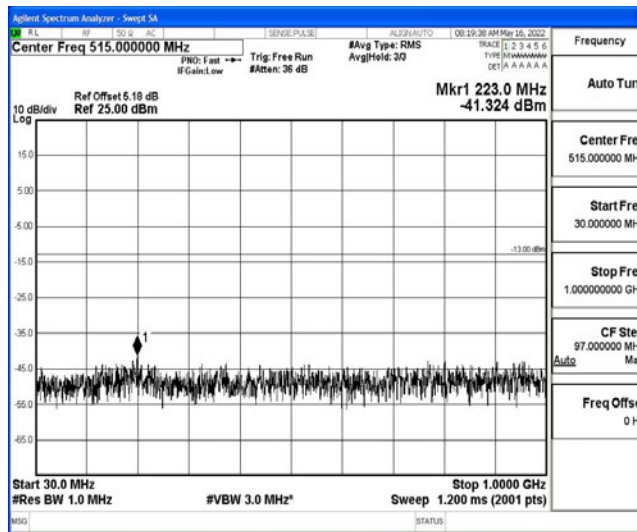

Band4-15MHz-QPSK-20325-1RB#0-Range5:10000~20000MHz

Band4-15MHz-16QAM-20025-1RB#0-Range1:0.009~0.15MHz

Band4-15MHz-16QAM-20025-1RB#0-Range2:0.15~30MHz

Band4-15MHz-16QAM-20025-1RB#0-Range3:30~1000MHz

Band4-15MHz-16QAM-20025-1RB#0-Range4:1000~10000MHz