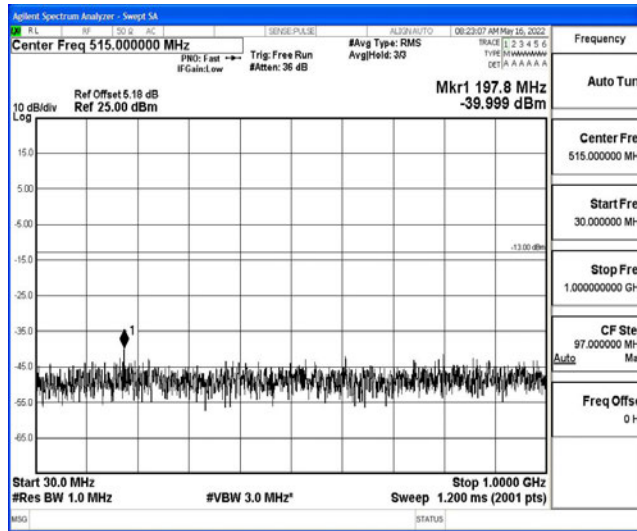

Band4-15MHz-16QAM-20025-1RB#0-Range5:10000~20000MHz

Band4-15MHz-16QAM-20175-1RB#0-Range1:0.009~0.15MHz

Band4-15MHz-16QAM-20175-1RB#0-Range2:0.15~30MHz

Band4-15MHz-16QAM-20175-1RB#0-Range3:30~1000MHz

Band4-15MHz-16QAM-20175-1RB#0-Range4:1000~10000MHz