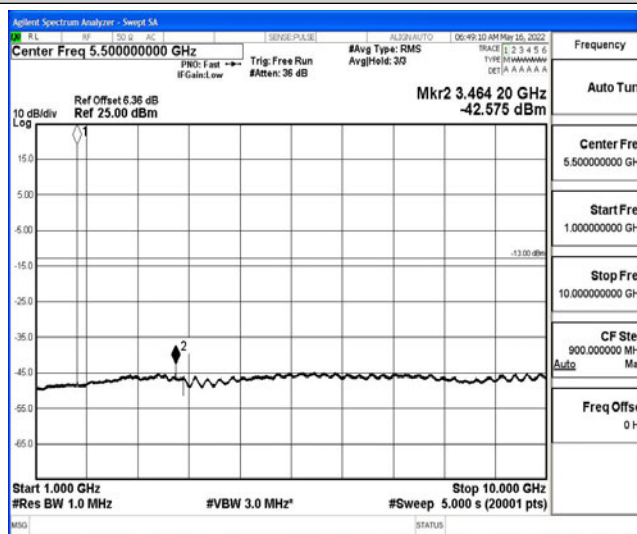

Band4-1.4MHz-16QAM-20175-1RB#0-Range2:0.15~30MHz

Band4-1.4MHz-16QAM-20175-1RB#0-Range3:30~1000MHz

Band4-1.4MHz-16QAM-20175-1RB#0-Range4:1000~10000MHz

Band4-1.4MHz-16QAM-20175-1RB#0-Range5:10000~20000MHz

Shenzhen LCS Compliance Testing Laboratory Ltd.
Add: 101, 201 Bldg A & 301 Bldg C, Juji Industrial Park Yabianxueziwei, Shajing Street, Baoan District, Shenzhen, 518000, China
Tel: +(86) 0755-82591330 | E-mail: webmaster@lcs-cert.com | Web: www.lcs-cert.com
Scan code to check authenticity