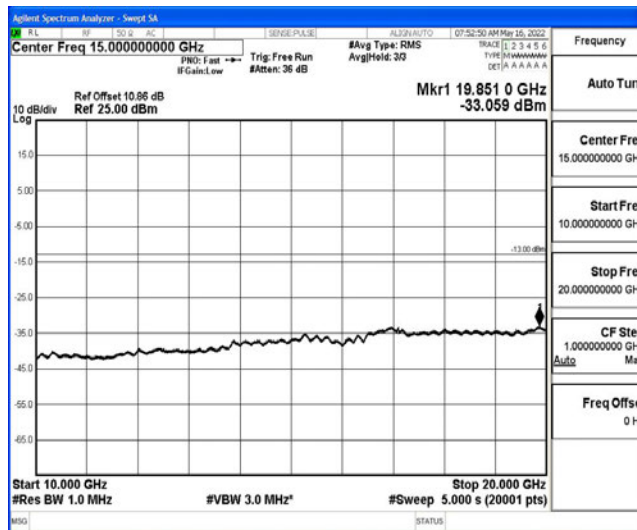

Band4-10MHz-QPSK-20175-1RB#0-Range1:0.009~0.15MHz