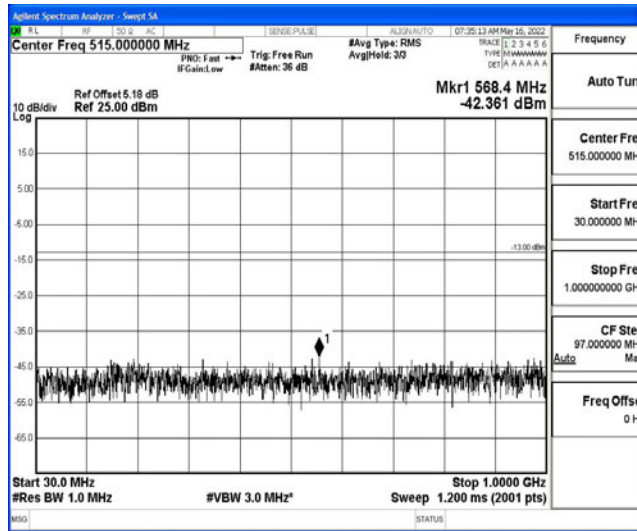

Band4-5MHz-16QAM-20175-1RB#0-Range1:0.009~0.15MHz

Band4-5MHz-16QAM-20175-1RB#0-Range2:0.15~30MHz

Band4-5MHz-16QAM-20175-1RB#0-Range3:30~1000MHz

Band4-5MHz-16QAM-20175-1RB#0-Range4:1000~10000MHz

Band4-5MHz-16QAM-20175-1RB#0-Range5:10000~20000MHz