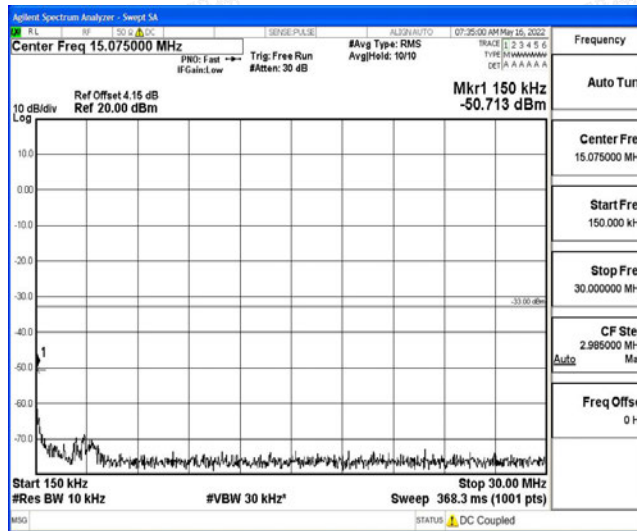

Band4-5MHz-16QAM-20175-1RB#0-Range3:30~1000MHz