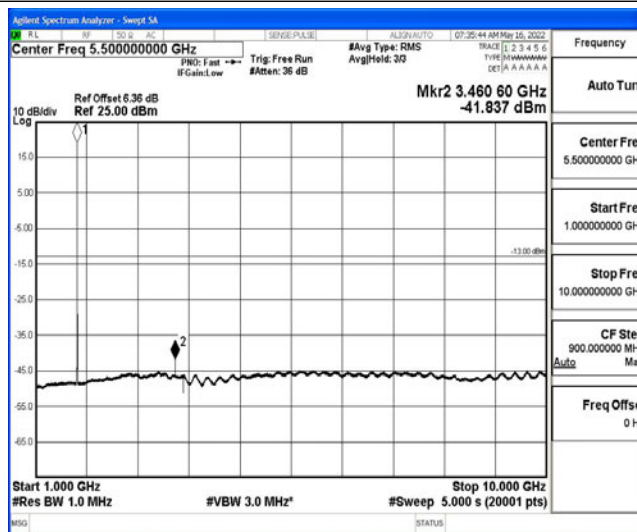

Band4-5MHz-16QAM-20175-1RB#0-Range1:0.009~0.15MHz

Band4-5MHz-16QAM-20175-1RB#0-Range2:0.15~30MHz

Band4-5MHz-16QAM-20175-1RB#0-Range3:30~1000MHz

Band4-5MHz-16QAM-20175-1RB#0-Range4:1000~10000MHz

Band4-5MHz-16QAM-20175-1RB#0-Range5:10000~20000MHz