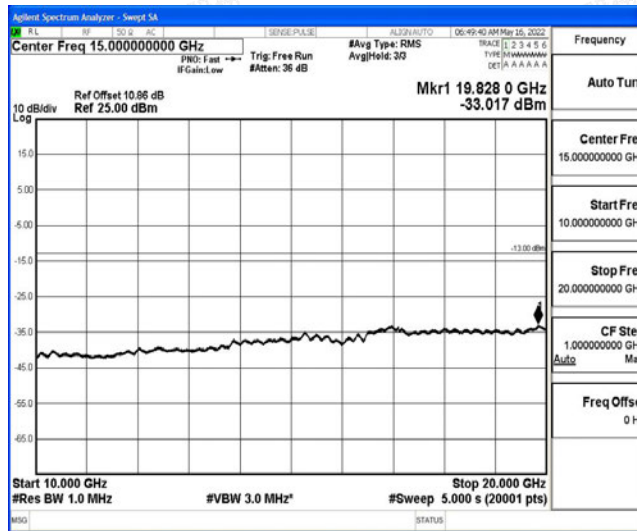

Band4-1.4MHz-16QAM-20175-1RB#0-Range2:0.15~30MHz

Band4-1.4MHz-16QAM-20175-1RB#0-Range3:30~1000MHz

Band4-1.4MHz-16QAM-20175-1RB#0-Range4:1000~10000MHz

Band4-1.4MHz-16QAM-20175-1RB#0-Range5:10000~20000MHz

Shenzhen LCS Compliance Testing Laboratory Ltd.
Add: 101, 201 Bldg A & 301 Bldg C, Juji Industrial Park Yabianxueziwei, Shajing Street, Baoan District, Shenzhen, 518000, China
Tel: +(86) 0755-82591330 | E-mail: webmaster@lcs-cert.com | Web: www.lcs-cert.com
Scan code to check authenticity