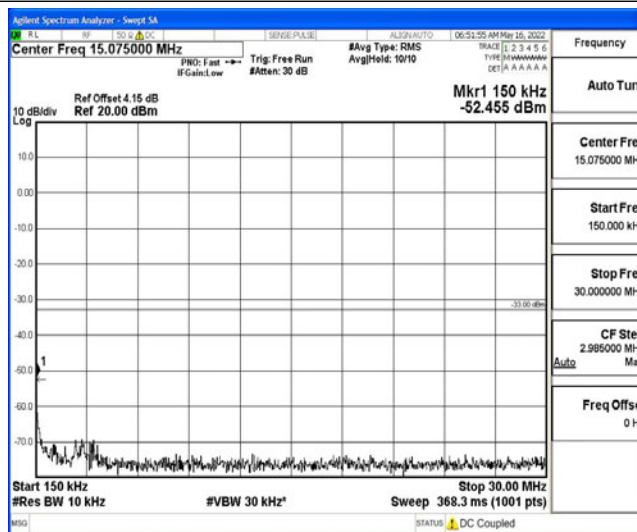

Band4-1.4MHz-16QAM-20393-1RB#0-Range3:30~1000MHz