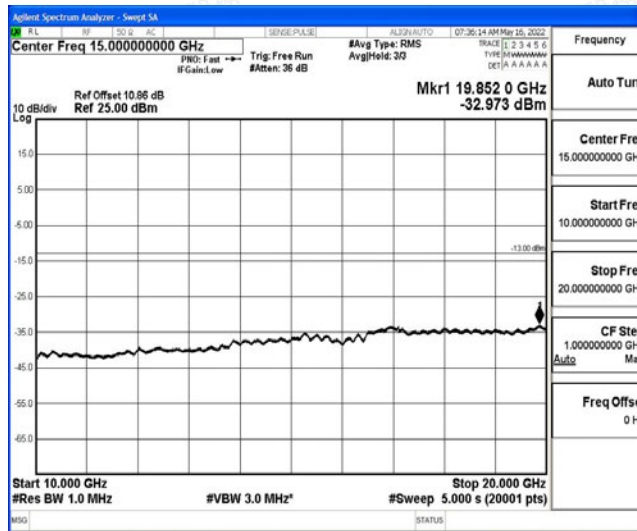

Band4-5MHz-16QAM-20175-1RB#0-Range1:0.009~0.15MHz

Band4-5MHz-16QAM-20175-1RB#0-Range2:0.15~30MHz

Band4-5MHz-16QAM-20175-1RB#0-Range3:30~1000MHz

Band4-5MHz-16QAM-20175-1RB#0-Range4:1000~10000MHz

Band4-5MHz-16QAM-20175-1RB#0-Range5:10000~20000MHz