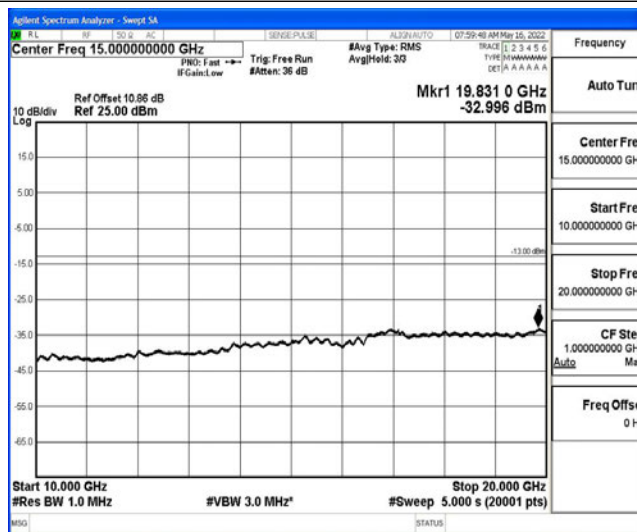

Band4-10MHz-16QAM-20000-1RB#0-Range1:0.009~0.15MHz