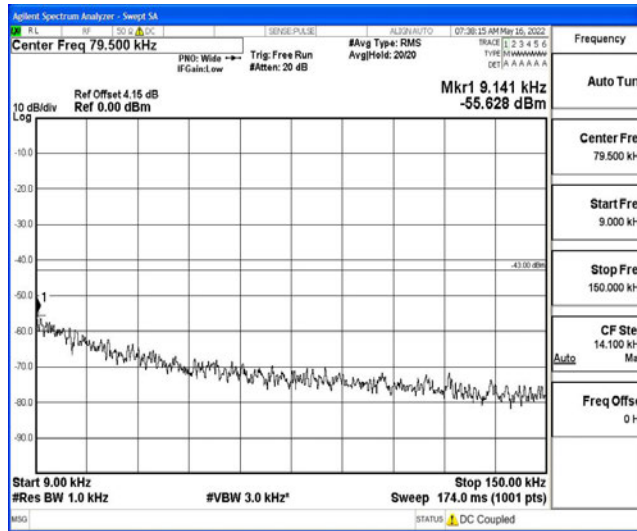

Band4-5MHz-16QAM-20375-1RB#0-Range2:0.15~30MHz