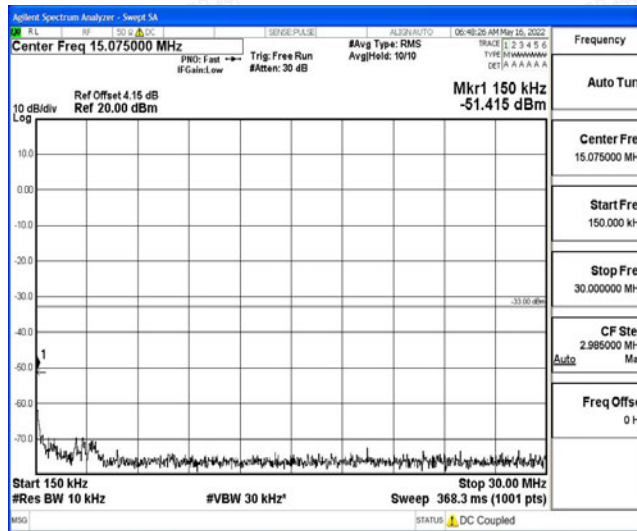

Band4-1.4MHz-16QAM-20175-1RB#0-Range3:30~1000MHz