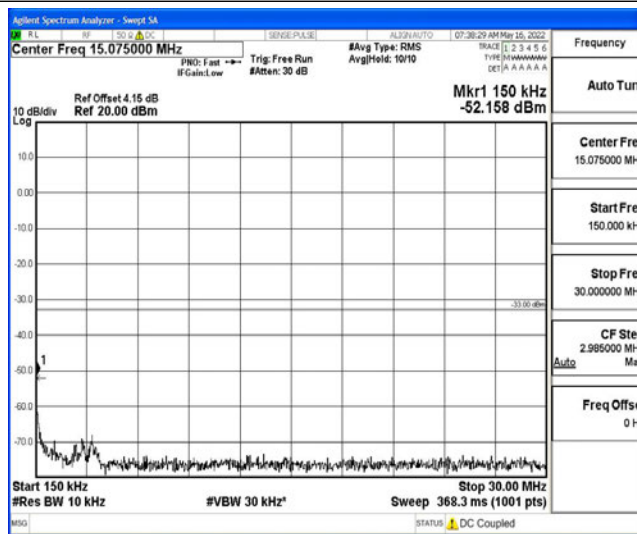

Band4-5MHz-16QAM-20375-1RB#0-Range3:30~1000MHz