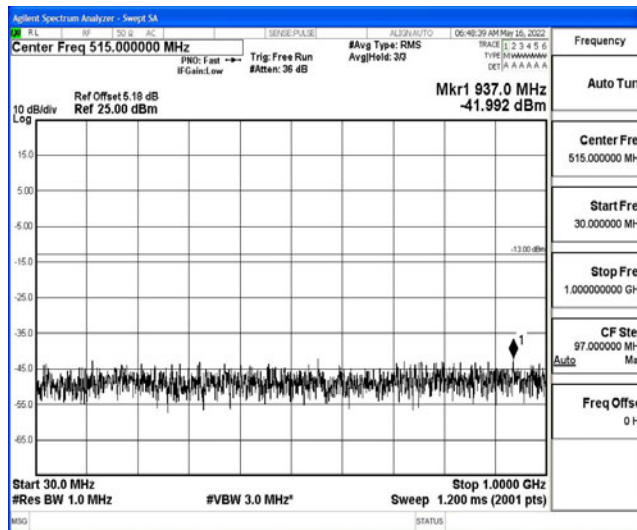

Band4-1.4MHz-16QAM-20175-1RB#0-Range4:1000~10000MHz