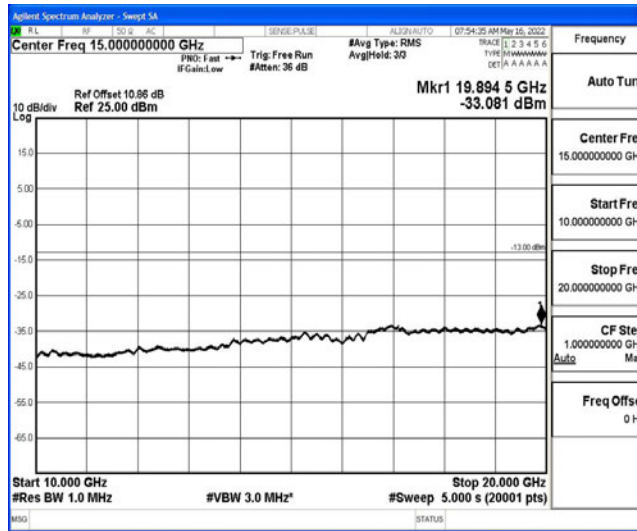

Band4-10MHz-16QAM-20175-1RB#0-Range1:0.009~0.15MHz