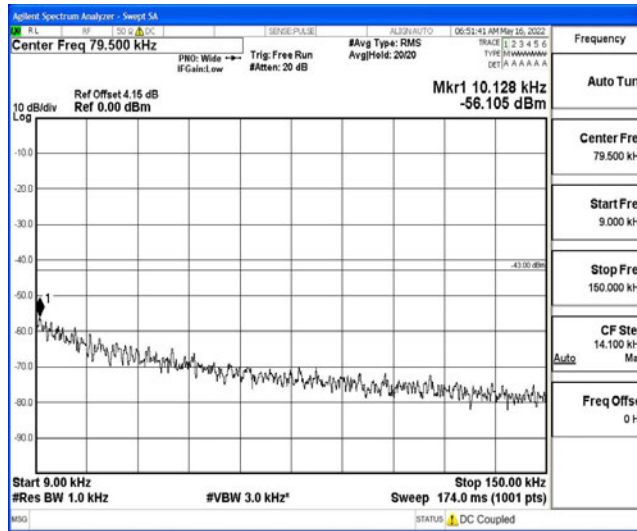

Band4-1.4MHz-16QAM-20393-1RB#0-Range2:0.15~30MHz