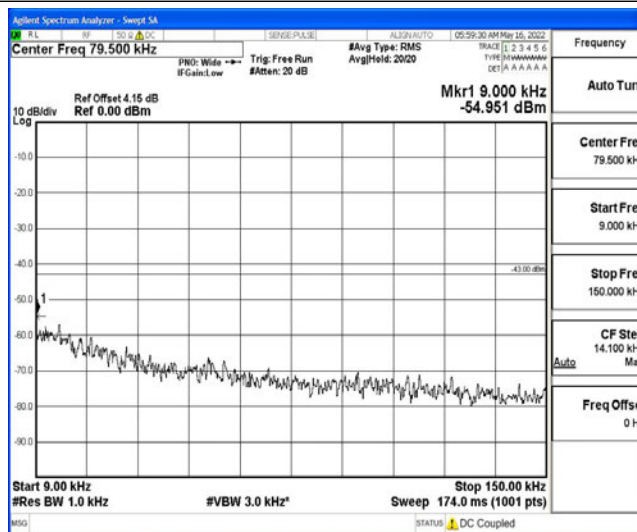

Band2-15MHz-QPSK-18900-1RB#0-Range2:0.15~30MHz