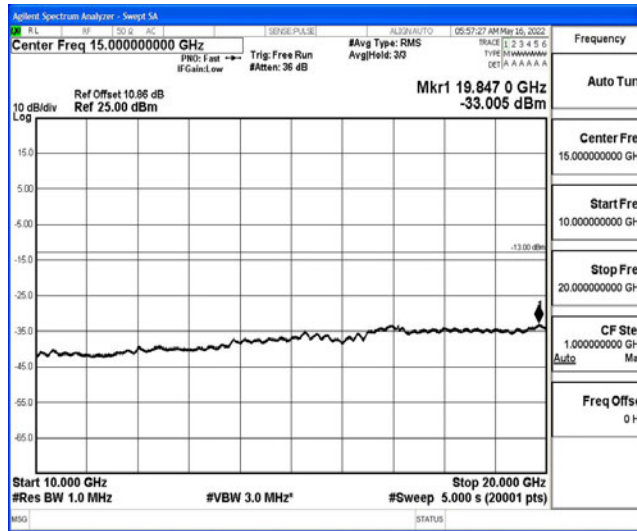

Band2-15MHz-QPSK-18900-1RB#0-Range1:0.009~0.15MHz