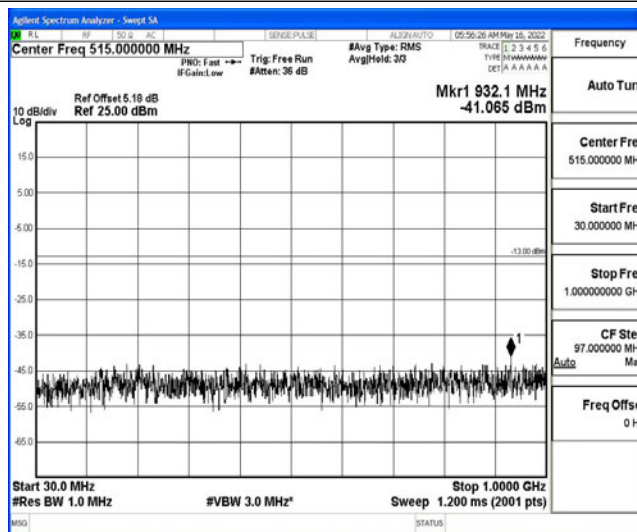

Band2-15MHz-QPSK-18675-1RB#0-Range4:1000~10000MHz

Shenzhen LCS Compliance Testing Laboratory Ltd.
Add: 101, 201 Bldg A & 301 Bldg C, Juji Industrial Park Yabianxueziwei, Shajing Street, Baoan District, Shenzhen, 518000, China
Tel: +(86) 0755-82591330 | E-mail: webmaster@lcs-cert.com | Web: www.lcs-cert.com
Scan code to check authenticity