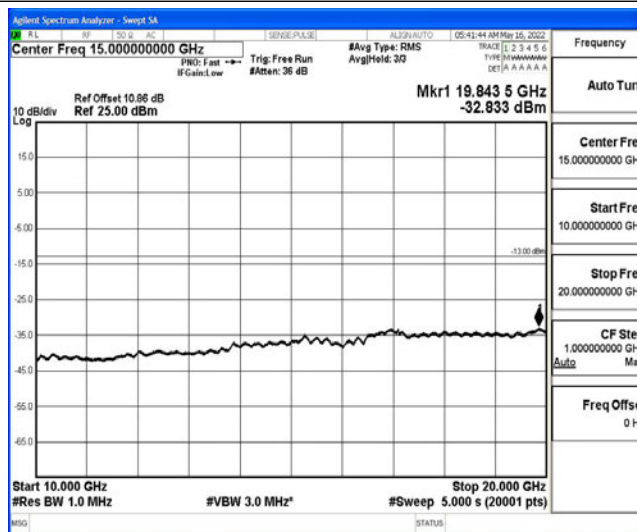

Band2-10MHz-16QAM-19150-1RB#0-Range3:30~1000MHz

Band2-10MHz-16QAM-19150-1RB#0-Range4:1000~10000MHz

Band2-10MHz-16QAM-19150-1RB#0-Range5:10000~20000MHz

Band2-15MHz-QPSK-18675-1RB#0-Range1:0.009~0.15MHz

Shenzhen LCS Compliance Testing Laboratory Ltd.
 Add: 101, 201 Bldg A & 301 Bldg C, Juji Industrial Park Yabianxueziwei, Shajing Street, Baoan District, Shenzhen, 518000, China
 Tel: +(86) 0755-82591330 | E-mail: webmaster@lcs-cert.com | Web: www.lcs-cert.com
 Scan code to check authenticity