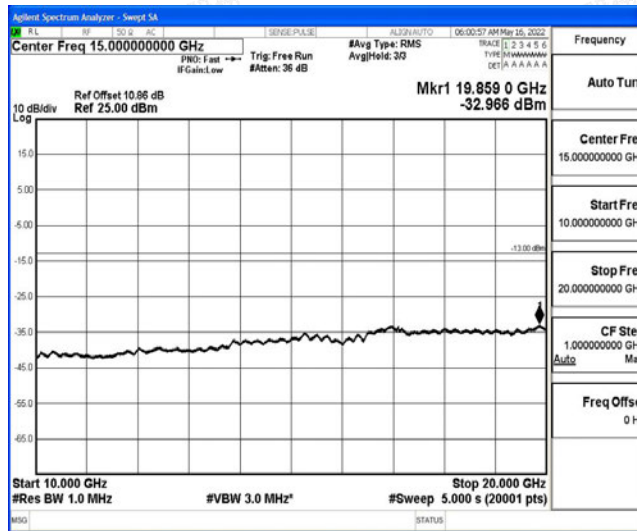

Band2-15MHz-QPSK-19125-1RB#0-Range1:0.009~0.15MHz