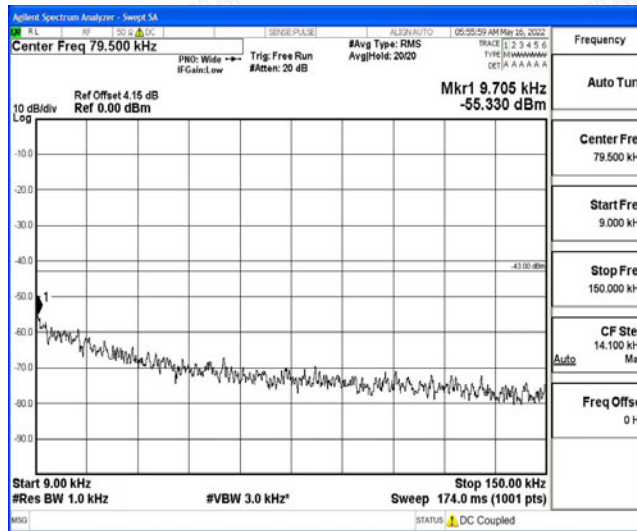

Band2-10MHz-16QAM-19150-1RB#0-Range3:30~1000MHz

Band2-10MHz-16QAM-19150-1RB#0-Range4:1000~10000MHz

Band2-10MHz-16QAM-19150-1RB#0-Range5:10000~20000MHz

Band2-15MHz-QPSK-18675-1RB#0-Range1:0.009~0.15MHz

Shenzhen LCS Compliance Testing Laboratory Ltd.
 Add: 101, 201 Bldg A & 301 Bldg C, Juji Industrial Park Yabianxueziwei, Shajing Street, Baoan District, Shenzhen, 518000, China
 Tel: +(86) 0755-82591330 | E-mail: webmaster@lcs-cert.com | Web: www.lcs-cert.com
 Scan code to check authenticity