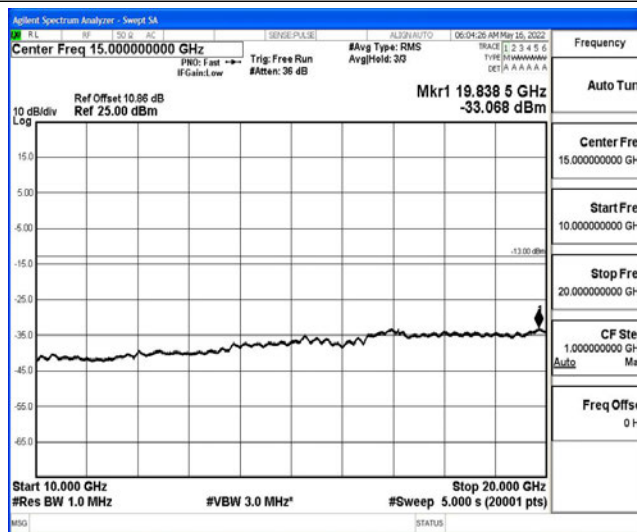

Band2-15MHz-16QAM-18675-1RB#0-Range1:0.009~0.15MHz