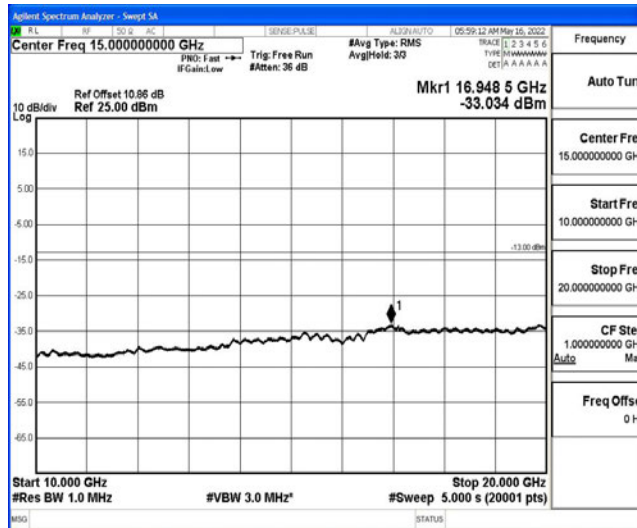

Band2-15MHz-16QAM-18900-1RB#0-Range1:0.009~0.15MHz