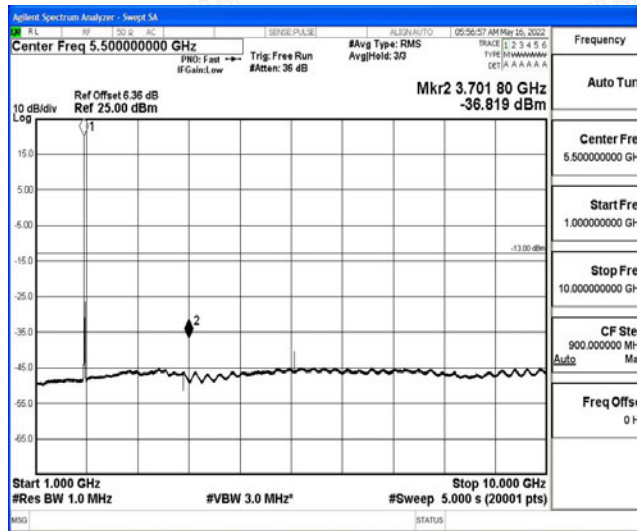

Band2-15MHz-QPSK-18675-1RB#0-Range2:0.15~30MHz

Band2-15MHz-QPSK-18675-1RB#0-Range3:30~1000MHz

Band2-15MHz-QPSK-18675-1RB#0-Range4:1000~10000MHz

Shenzhen LCS Compliance Testing Laboratory Ltd.
 Add: 101, 201 Bldg A & 301 Bldg C, Juji Industrial Park Yabianxueziwei, Shajing Street, Baoan District, Shenzhen, 518000, China
 Tel: +(86) 0755-82591330 | E-mail: webmaster@lcs-cert.com | Web: www.lcs-cert.com
 Scan code to check authenticity