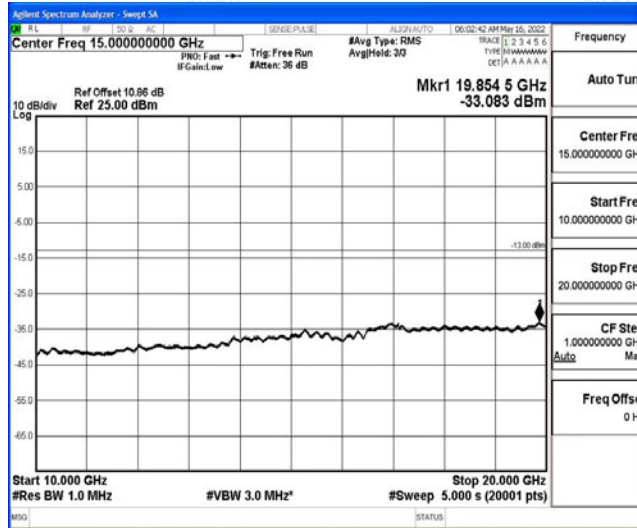

Band2-15MHz-16QAM-19125-1RB#0-Range1:0.009~0.15MHz