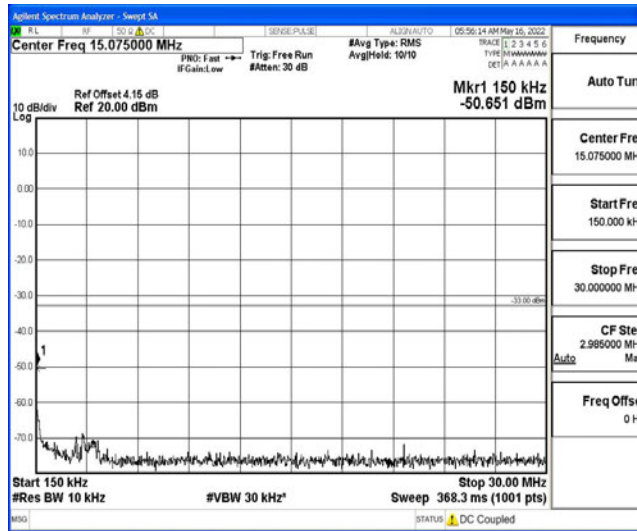

Band2-15MHz-QPSK-18675-1RB#0-Range3:30~1000MHz