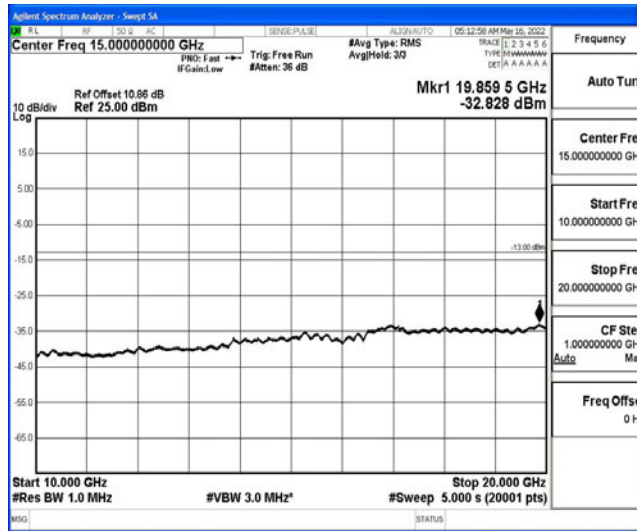

Band2-5MHz-16QAM-18900-1RB#0-Range1:0.009~0.15MHz