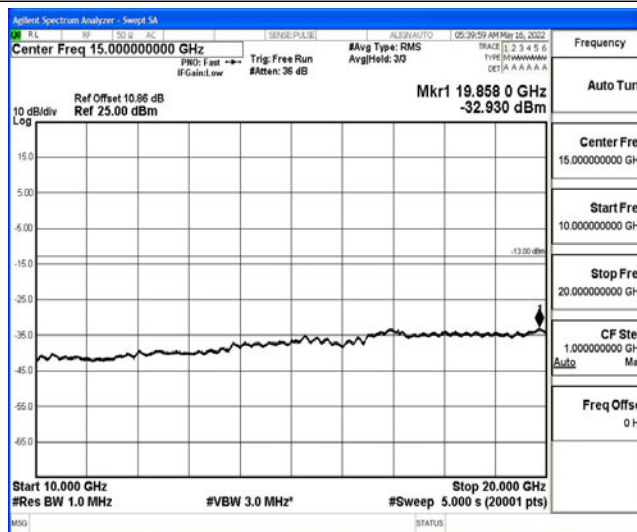

Band2-10MHz-16QAM-18650-1RB#0-Range1:0.009~0.15MHz