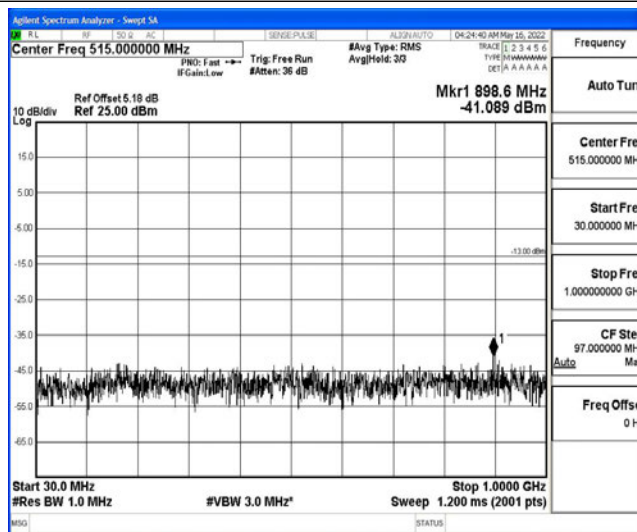

Band2-1.4MHz-16QAM-18607-1RB#0-Range4:1000~10000MHz

Shenzhen LCS Compliance Testing Laboratory Ltd.
Add: 101, 201 Bldg A & 301 Bldg C, Juji Industrial Park Yabianxueziwei, Shajing Street, Baoan District, Shenzhen, 518000, China
Tel: +(86) 0755-82591330 | E-mail: webmaster@lcs-cert.com | Web: www.lcs-cert.com
Scan code to check authenticity