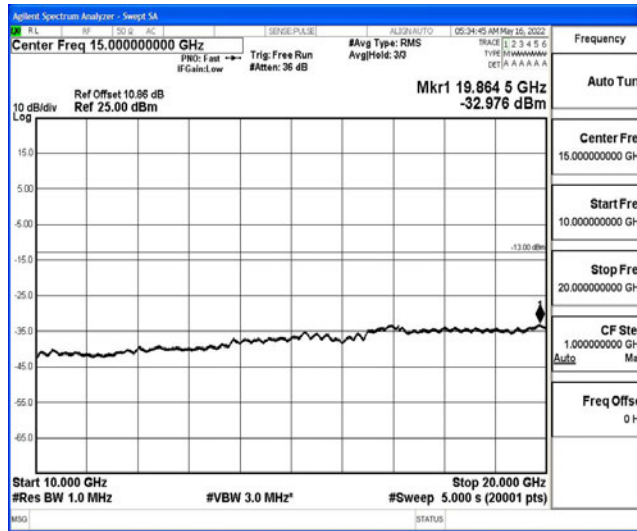

Band2-10MHz-16QAM-18900-1RB#0-Range1:0.009~0.15MHz