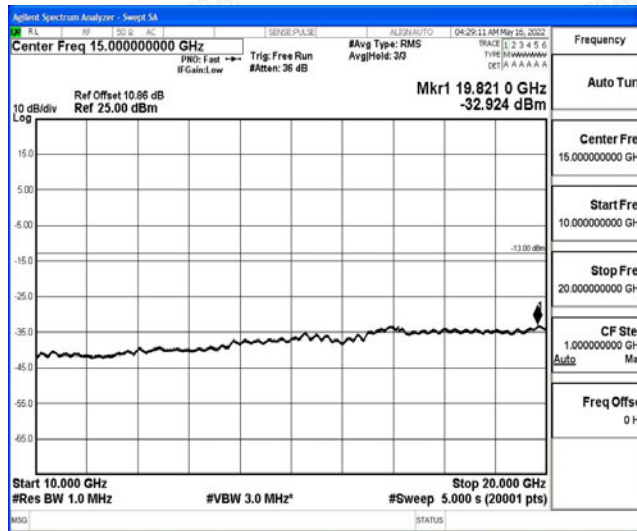

Band2-1.4MHz-16QAM-19193-1RB#0-Range1:0.009~0.15MHz