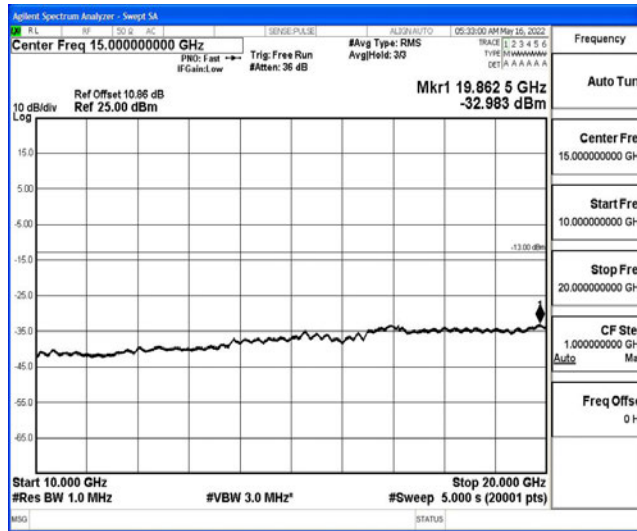

Band2-10MHz-QPSK-18900-1RB#0-Range1:0.009~0.15MHz