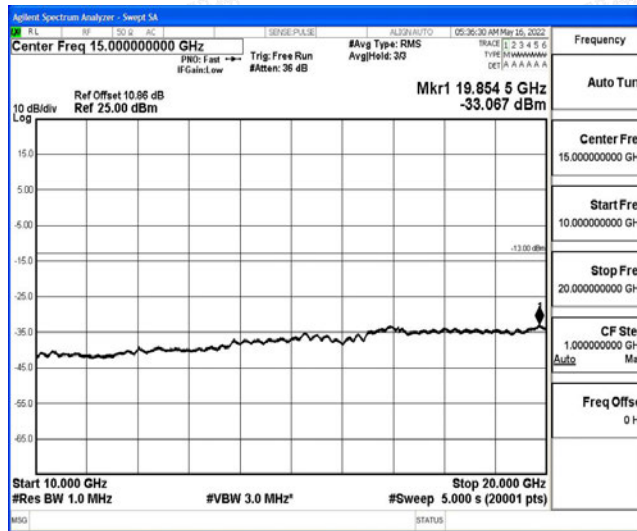

Band2-10MHz-QPSK-19150-1RB#0-Range1:0.009~0.15MHz