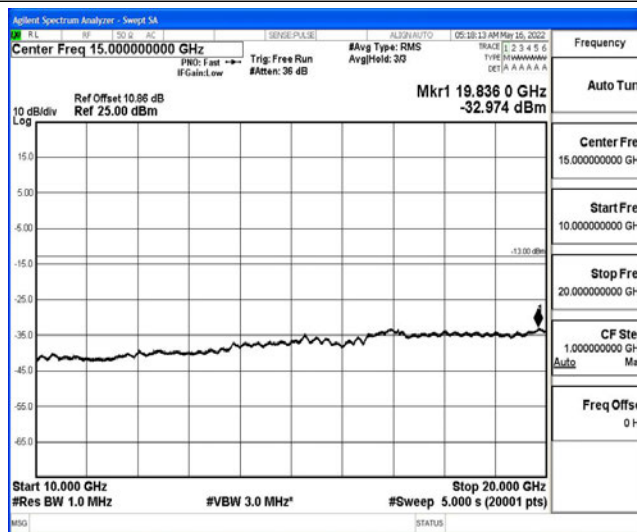

Band2-5MHz-16QAM-18625-1RB#0-Range1:0.009~0.15MHz