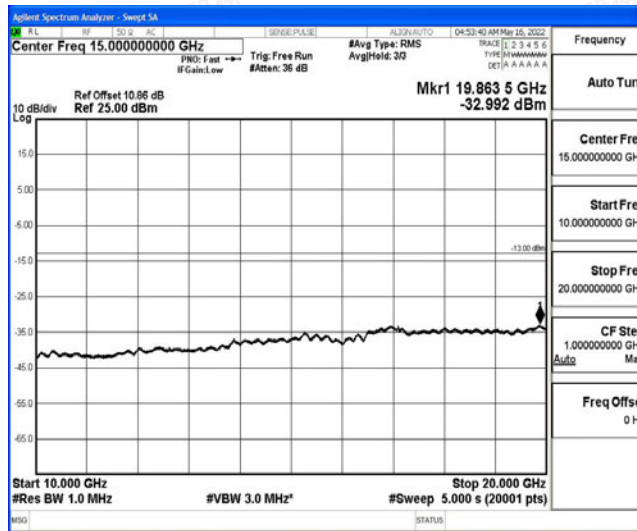

Band2-3MHz-16QAM-19185-1RB#0-Range1:0.009~0.15MHz