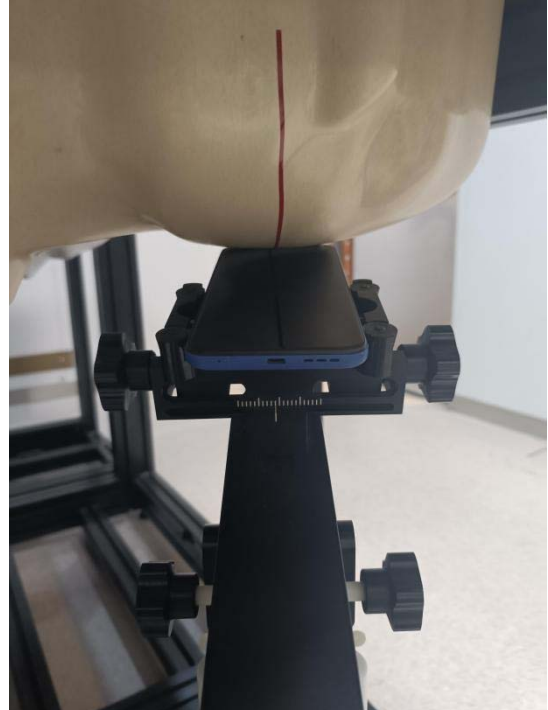

SETUP PHOTOGRAPH

Left Cheek

Left Tilt

Right Cheek

Right Tilt

Back(10mm)

Front(10mm)

Top(10mm)

Bottom(10mm)

Left(10mm)

Right(10mm)