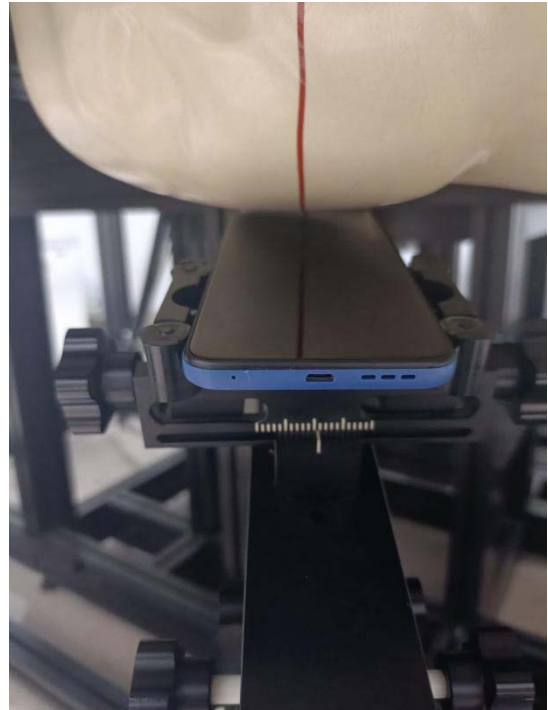

SETUP PHOTOGRAPH

Left Cheek

Left Tilt

Right Cheek

Right Tilt

Back(10mm)

Front(10mm)

Top(10mm)

Bottom(10mm)

Left(10mm)

Right(10mm)