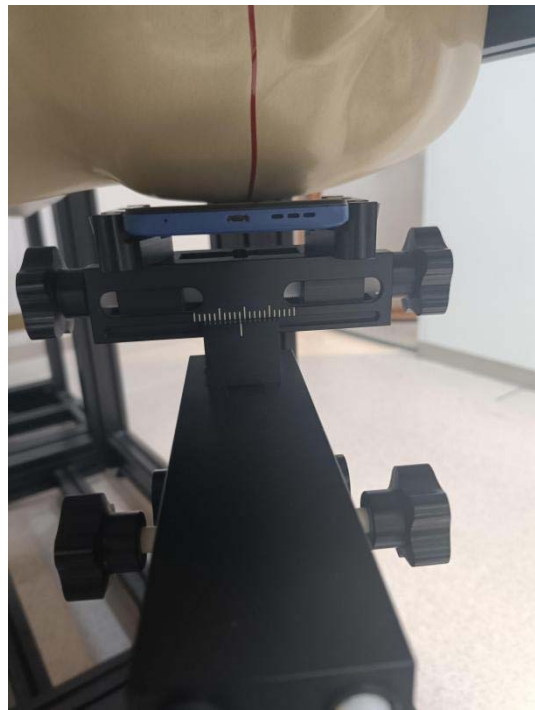

SETUP PHOTOGRAPH

Left Cheek

Left Tilt

Right Cheek

Right Tilt

Back(10mm)

Front(10mm)

Top(10mm)

Bottom(10mm)

Left(10mm)

Right(10mm)