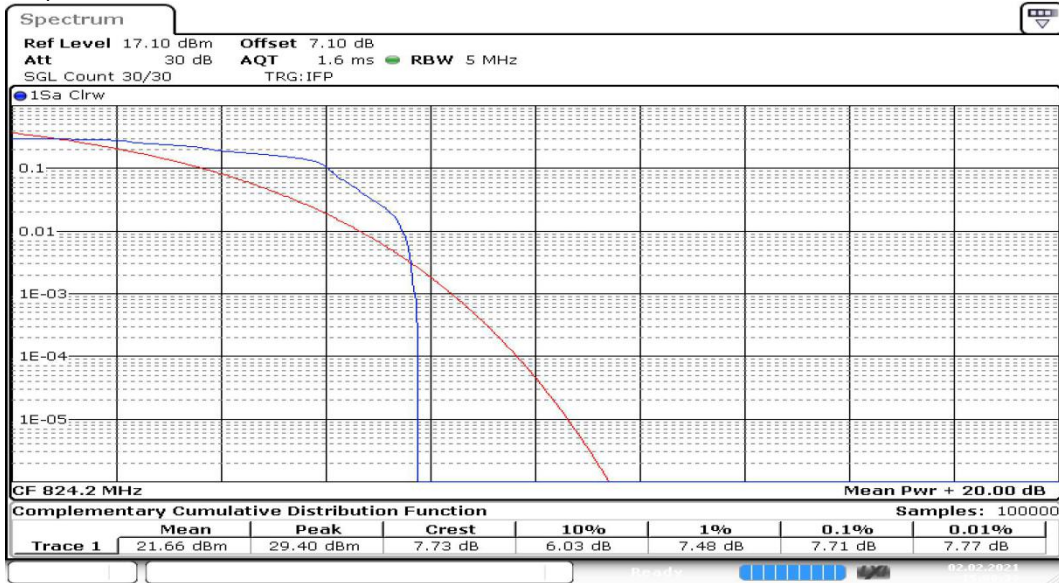

7. Peak-Average Ratio
GSM850
GSM MODE:

Channel 128

Channel 189

Channel 251

GPRS MODE:

Channel 128

Channel 189

Channel 251

EDGE (8PSK) MODE:

Channel 128

Channel 189

Channel 251

PCS1900
GSM MODE:

Channel 512