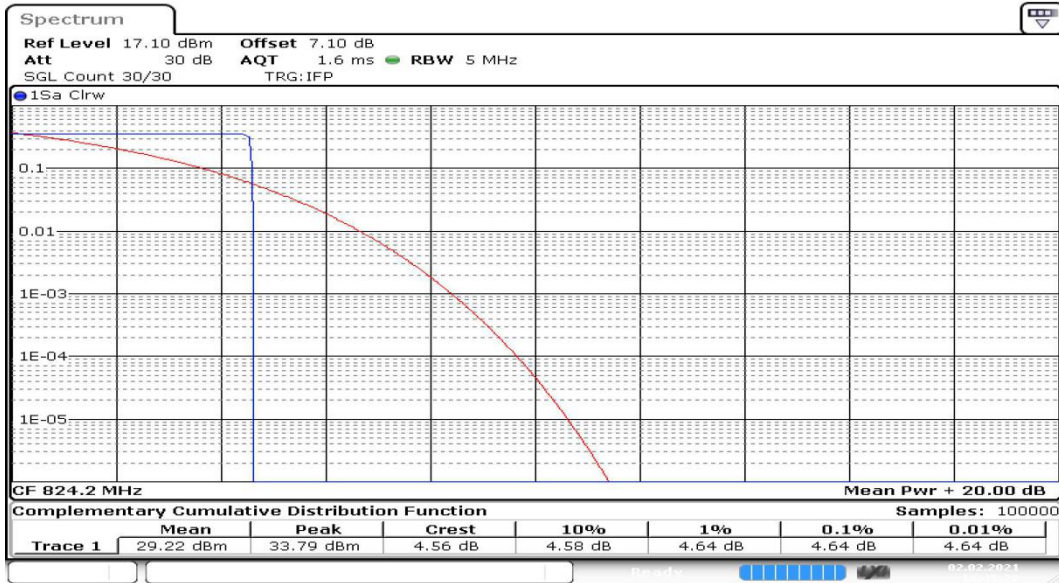

7. Peak-Average Ratio
GSM850
GSM MODE:

Channel 128

Channel 189

Channel 251

GPRS MODE:

Channel 128

Channel 189

Channel 251

EDGE (8PSK) MODE:

Channel 128

Channel 189

Channel 251

PCS1900
GSM MODE:

Channel 512