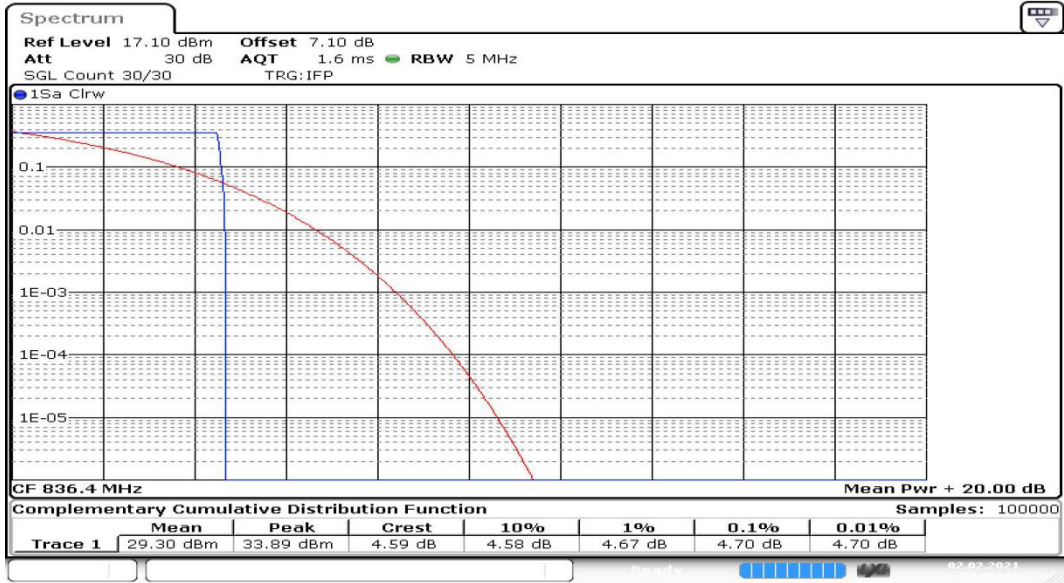

7. Peak-Average Ratio
GSM850
GSM MODE:

Channel 128

Channel 189

Channel 251

GPRS MODE:

Channel 128

Channel 189

Channel 251

EDGE (8PSK) MODE:

Channel 128

Channel 189

Channel 251

PCS1900
GSM MODE:

Channel 512