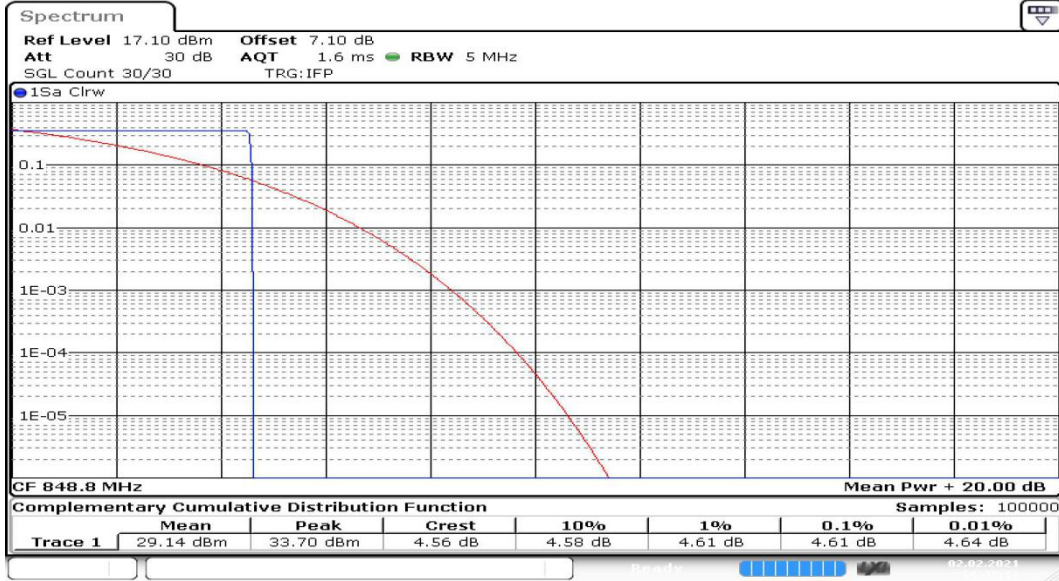

7. Peak-Average Ratio
GSM850
GSM MODE:

Channel 128

Channel 189

Channel 251

GPRS MODE:

Channel 128

Channel 189

Channel 251

EDGE (8PSK) MODE:

Channel 128

Channel 189

Channel 251

PCS1900
GSM MODE:

Channel 512