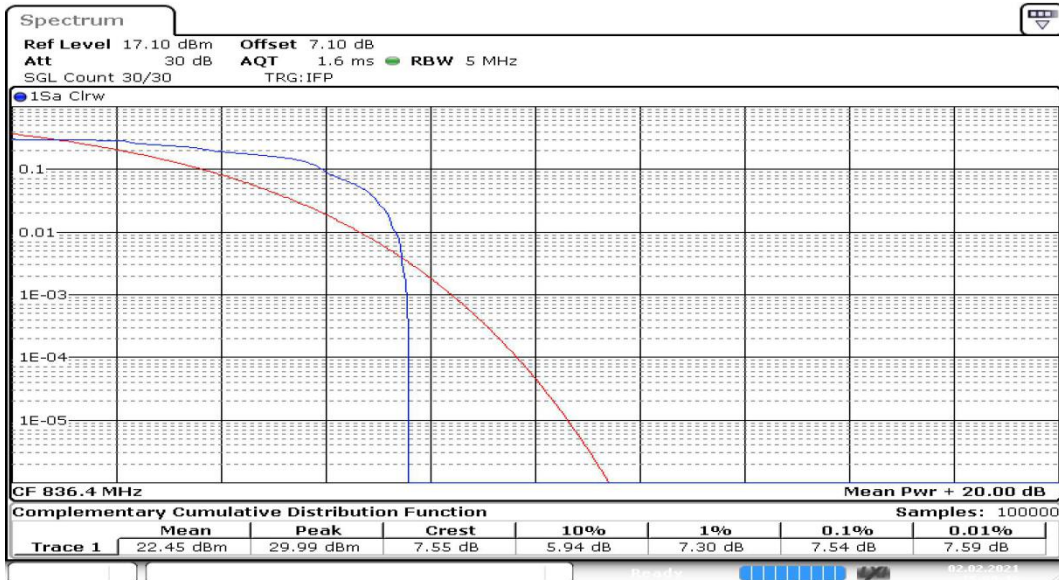

7. Peak-Average Ratio
GSM850
GSM MODE:

Channel 128

Channel 189

Channel 251

GPRS MODE:

Channel 128

Channel 189

Channel 251

EDGE (8PSK) MODE:

Channel 128

Channel 189

Channel 251

PCS1900
GSM MODE:

Channel 512