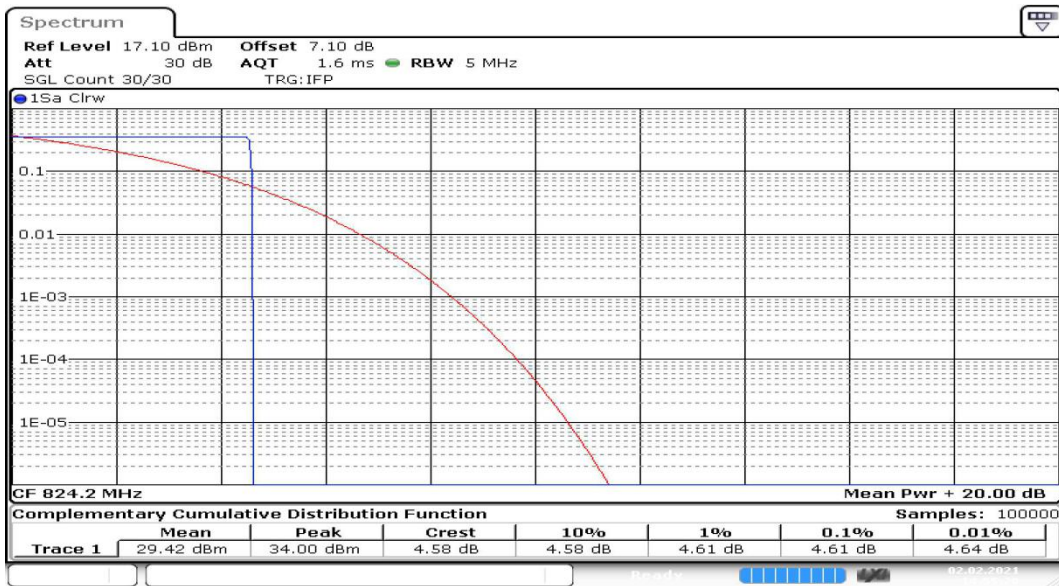

7. Peak-Average Ratio
GSM850
GSM MODE:

Channel 128

Channel 189

Channel 251

GPRS MODE:

Channel 128

Channel 189

Channel 251

EDGE (8PSK) MODE:

Channel 128

Channel 189

Channel 251

PCS1900
GSM MODE:

Channel 512