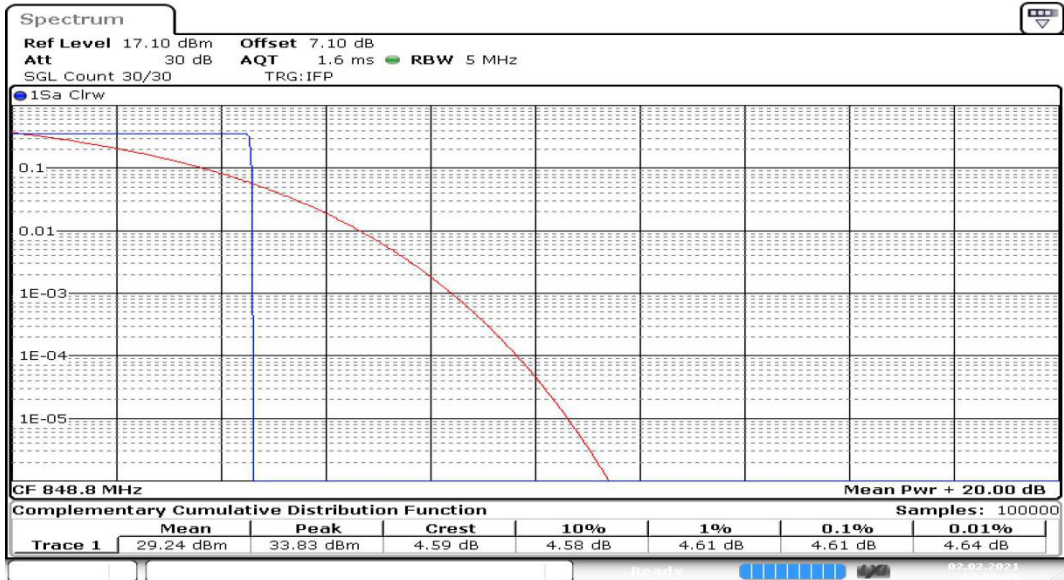

7. Peak-Average Ratio
GSM850
GSM MODE:

Channel 128

Channel 189

Channel 251

GPRS MODE:

Channel 128

Channel 189

Channel 251

EDGE (8PSK) MODE:

Channel 128

Channel 189

Channel 251

PCS1900
GSM MODE:

Channel 512