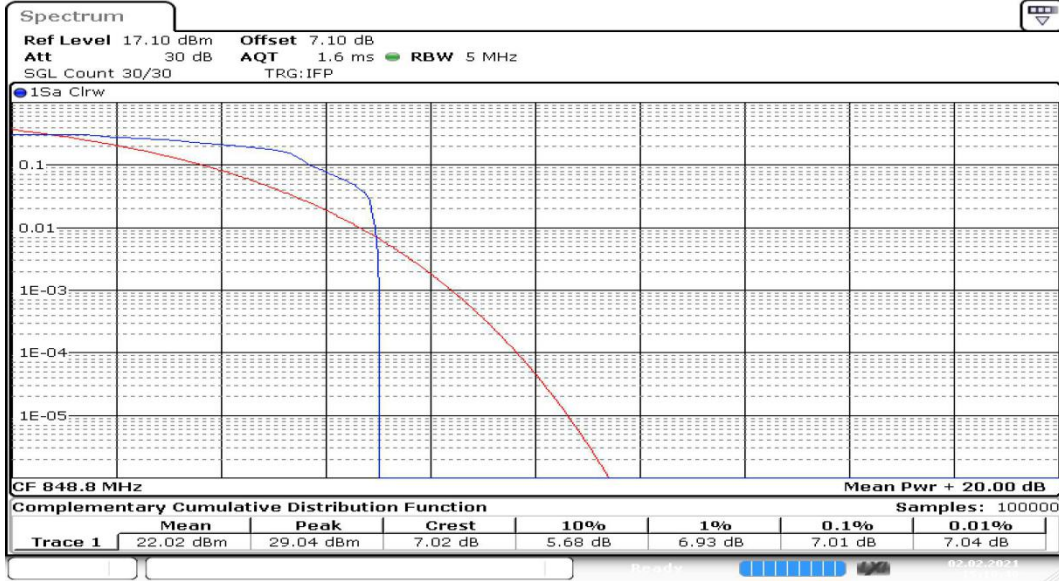

7. Peak-Average Ratio
GSM850
GSM MODE:

Channel 128

Channel 189

Channel 251

GPRS MODE:

Channel 128

Channel 189

Channel 251

EDGE (8PSK) MODE:

Channel 128

Channel 189

Channel 251

PCS1900
GSM MODE:

Channel 512