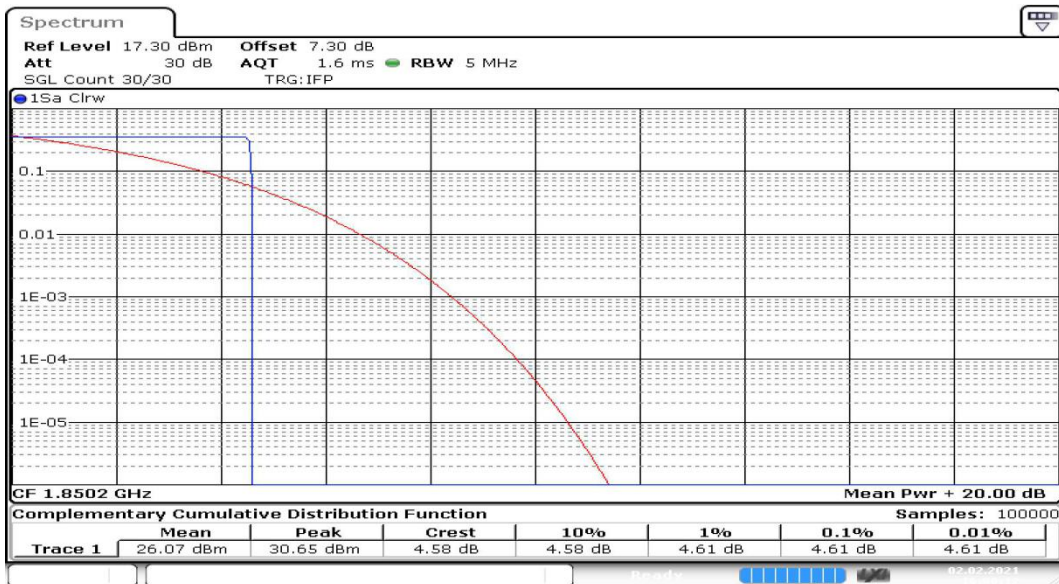

EDGE (8PSK) MODE:

Channel 128

Channel 189

Channel 251

PCS1900
GSM MODE:

Channel 512