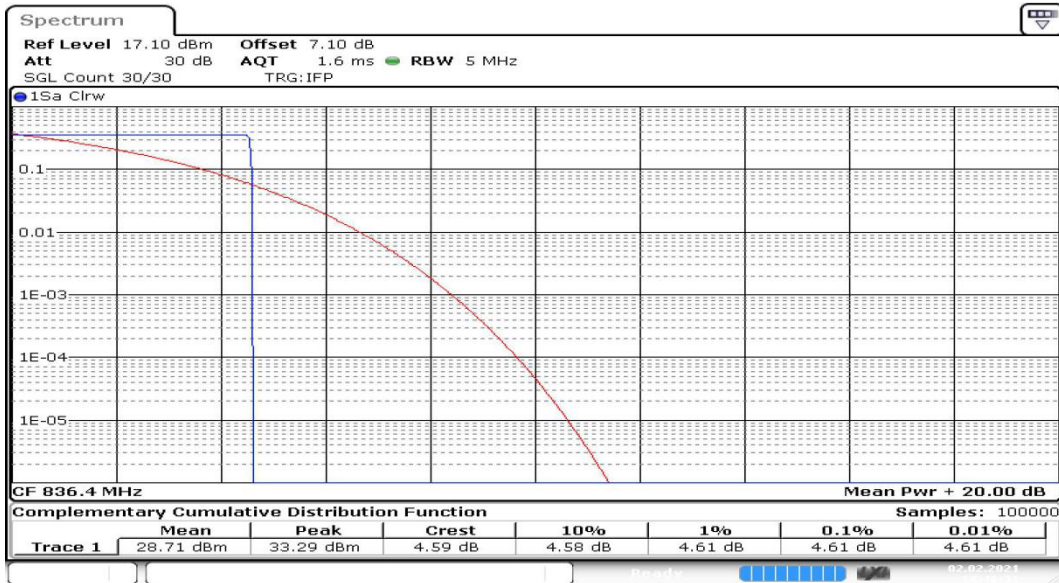

7. Peak-Average Ratio
GSM850
GSM MODE:

Channel 128

Channel 189

Channel 251

GPRS MODE:

Channel 128

Channel 189

Channel 251

EDGE (8PSK) MODE:

Channel 128

Channel 189

Channel 251

PCS1900
GSM MODE:

Channel 512