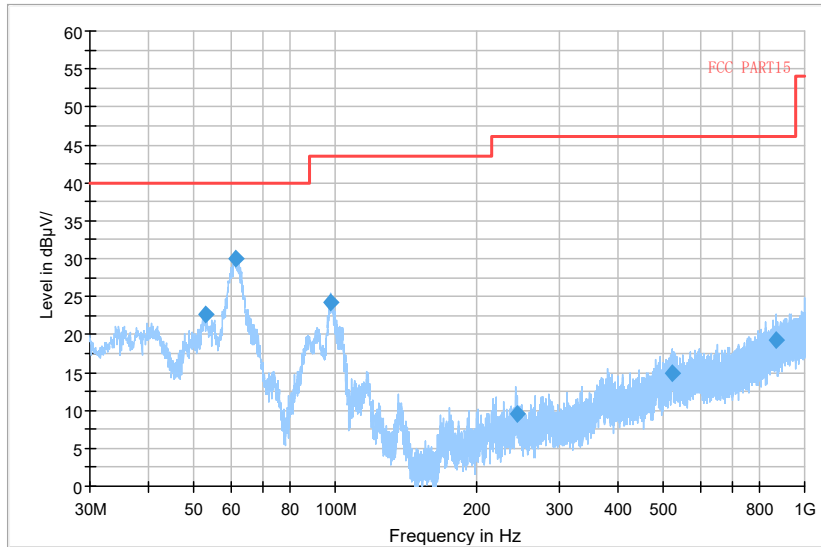

Full Spectrum

— Preview Result 2-AVG     — Preview Result 1-PK+     \* Critical\_Freqs AVG  
— Critical\_Freqs PK+     — PK.74     \* AV54  
◆ Final\_Result PK+     ◆ Final\_Result AVG

Frequency Range: 6GHz -18GHz  
Detector: Av mode and PK mode  
Test Mode: 802.11ac(VHT20)

Frequency Range: 18GHz -40GHz  
 Detector: Av mode and PK mode  
 Test Mode: 802.11ac(VHT20)

Carrier frequency (MHz): 5510  
Channel No.:102

Full Spectrum

Preview Result 1-PK+    FCC PART15    Final\_Result QPK