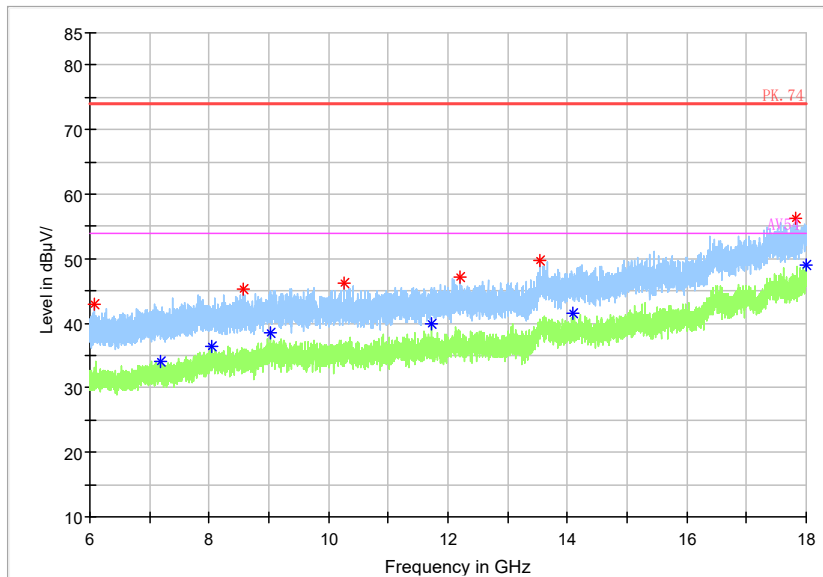

Full Spectrum

Frequency Range: 6GHz -18GHz
Detector: Av mode and PK mode
Test Mode: 802.11ac(VHT40)