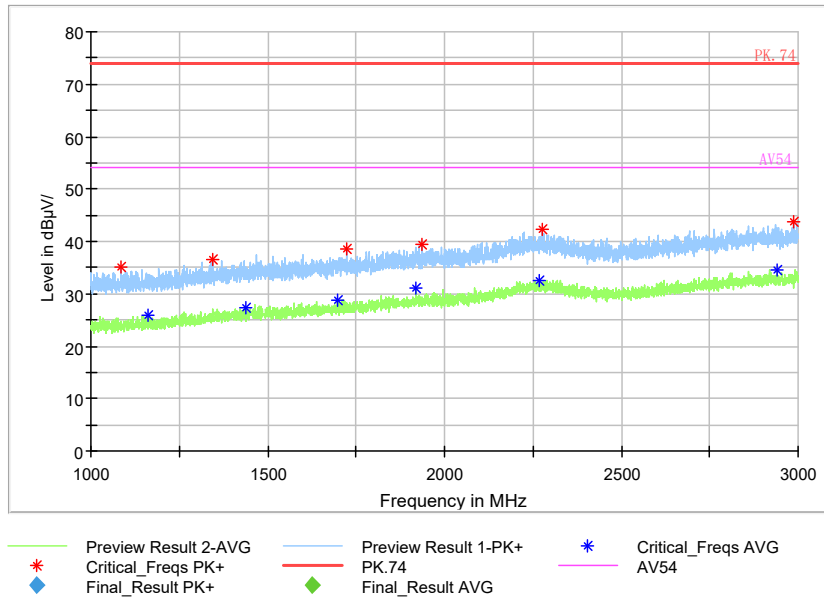

Full Spectrum

Frequency Range: 1GHz -3GHz
Detector: Av mode and PK mode
Test Mode: 802.11ac(VHT40)