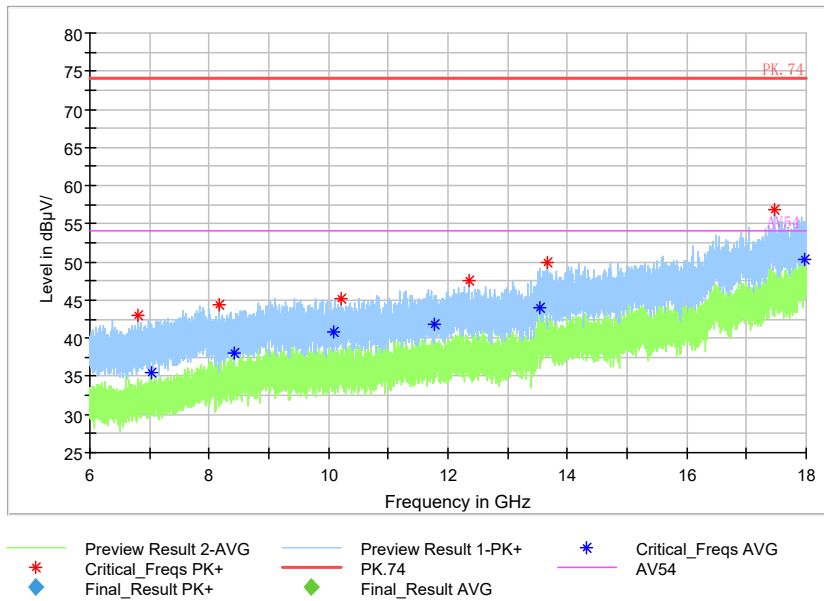

Frequency Range: 18GHz -40GHz  
Detector: Av mode and PK mode  
Test Mode: 802.11ac(VHT40)

Carrier frequency (MHz): 5670  
Channel No.:134

Full Spectrum

Preview Result 1-PK+    FCC PART15    Final\_Result QPK

Frequency Range: 30MHz -1GHz  
Detector: QP mode  
Test Mode: 802.11n(HT40)

Full Spectrum

Preview Result 2-AVG    Preview Result 1-PK+    Critical\_Freqs AVG  
Critical\_Freqs PK+    PK.74    AV54  
Final\_Result PK+    Final\_Result AVG

Frequency Range: 1GHz -3GHz  
Detector: Av mode and PK mode  
Modulation type: 802.11n(HT40)

Full Spectrum

Frequency Range: 3GHz -6GHz  
Detector: Av mode and PK mode  
Modulation type: 802.11n(HT40)

Full Spectrum