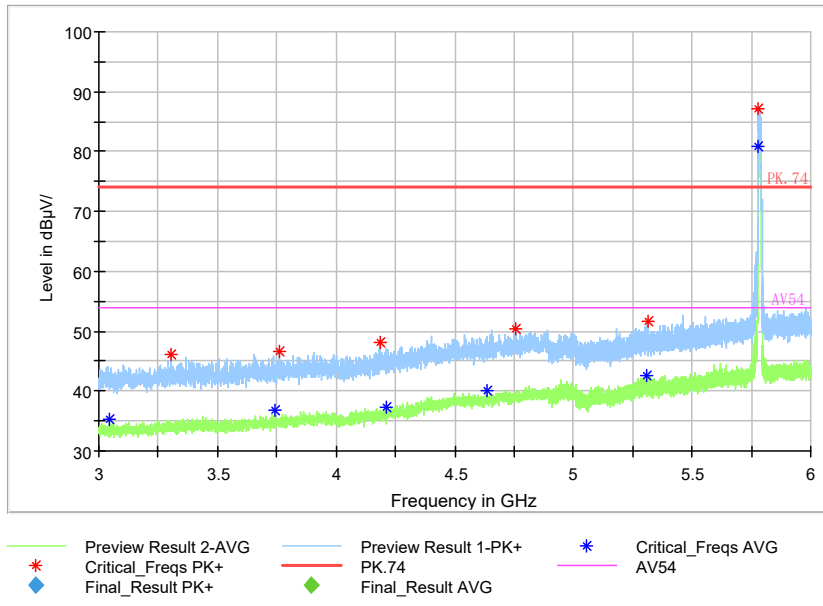

Full Spectrum

— Preview Result 2-AVG     — Preview Result 1-PK+     \* Critical\_Freqs AVG  
\* Critical\_Freqs PK+     — PK.74     AV54  
◆ Final\_Result PK+     ◆ Final\_Result AVG

Frequency Range: 18GHz -40GHz  
 Detector: Av mode and PK mode  
 Test Mode: 802.11ac(VHT20)

Carrier frequency (MHz): 5785  
Channel No.:157

Full Spectrum

Preview Result 1-PK+    FCC PART15    Final\_Result QPK

Frequency Range: 30MHz -1GHz  
Detector: QP mode  
Test Mode: 802.11a

Full Spectrum

Frequency Range: 1GHz -3GHz  
Detector: Av mode and PK mode  
Modulation type: 802.11a

Full Spectrum

Frequency Range: 3GHz -6GHz  
Detector: Av mode and PK mode  
Modulation type: 802.11a

Full Spectrum

Frequency Range: 6GHz -18GHz  
Detector: Av mode and PK mode  
Modulation type: 802.11a

Full Spectrum