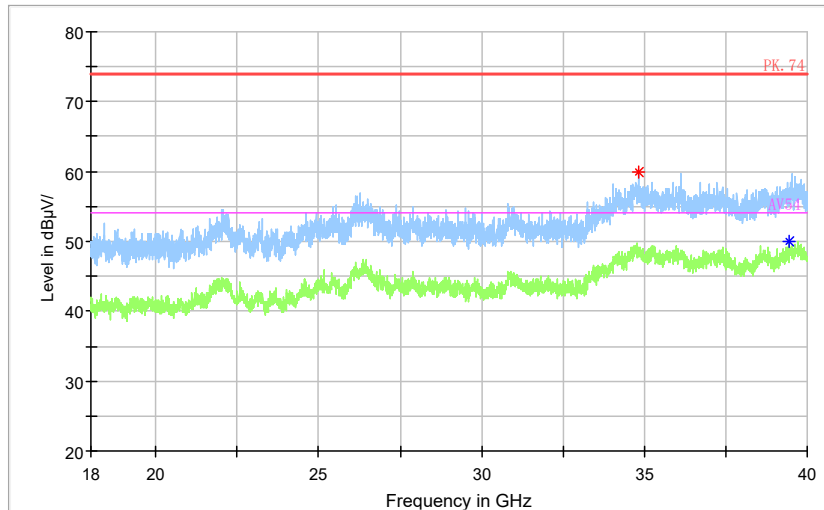

Full Spectrum

— Preview Result 2-AVG	— Preview Result 1-PK+	* Critical_Freqs AVG
* Critical_Freqs PK+	— PK.74	— AV54
◆ Final_Result PK+	◆ Final_Result AVG	

Frequency Range: 18GHz -40GHz
Detector: Av mode and PK mode
Test Mode: 802.11ac(VHT20)