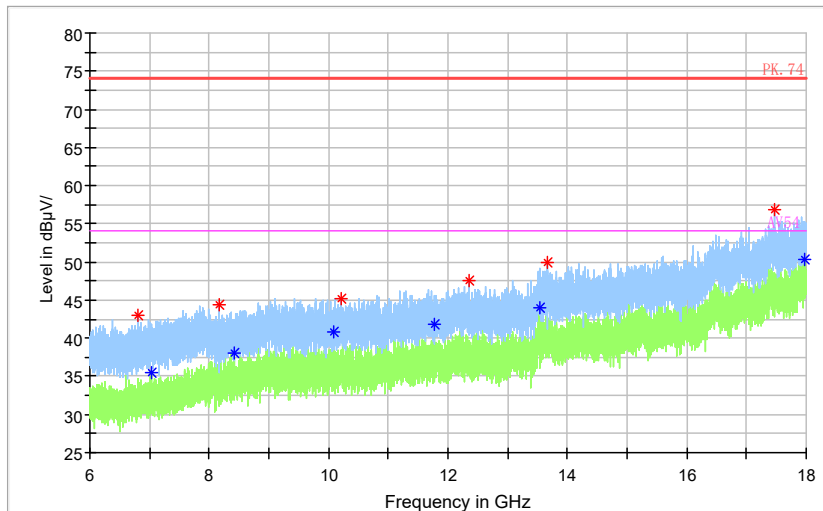

Frequency Range: 1GHz -3GHz  
Detector: Av mode and PK mode  
Test Mode: 802.11ac(VHT80)

Full Spectrum

◆ Preview Result 2-AVG  
◆ Average-AVG  
◆ Final\_Result PK+
 ◆ Preview Result 1-PK+  
◆ PK.74  
◆ Final\_Result AVG
 \* MaxPeak-PK+  
◆ AV54

Frequency Range: 3GHz -6GHz  
Detector: Av mode and PK mode  
Test Mode: 802.11ac(VHT80)

Full Spectrum

\* Preview Result 2-AVG  
\* Critical\_Freqs PK+
 \* Preview Result 1-PK+  
\* PK.74
 \* Critical\_Freqs AVG  
\* AV54
 ◆ Final\_Result PK+
 ◆ Final\_Result AVG