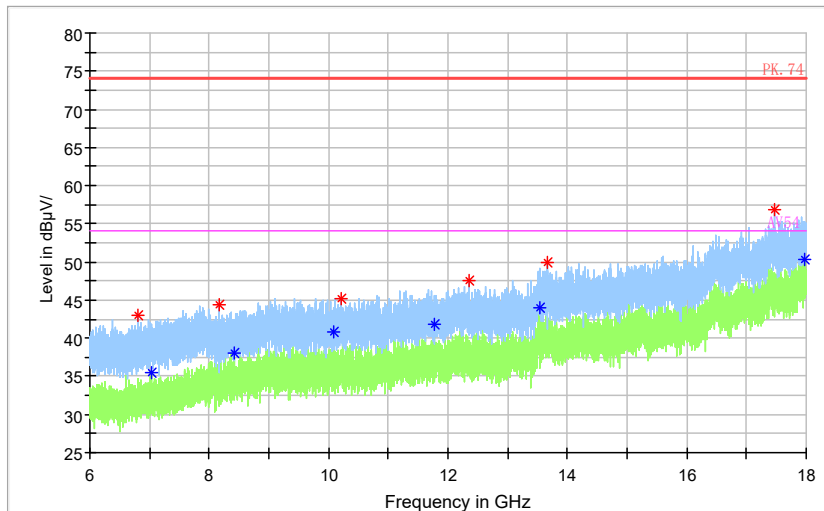

Full Spectrum

— Preview Result 2-AVG   — Preview Result 1-PK+   * Critical_Freqs AVG
— Critical_Freqs PK+   — PK.74   * AV54
◆ Final_Result PK+   ◆ Final_Result AVG

Frequency Range: 6GHz -18GHz
Detector: Av mode and PK mode
Test Mode: 802.11ac(VHT20)