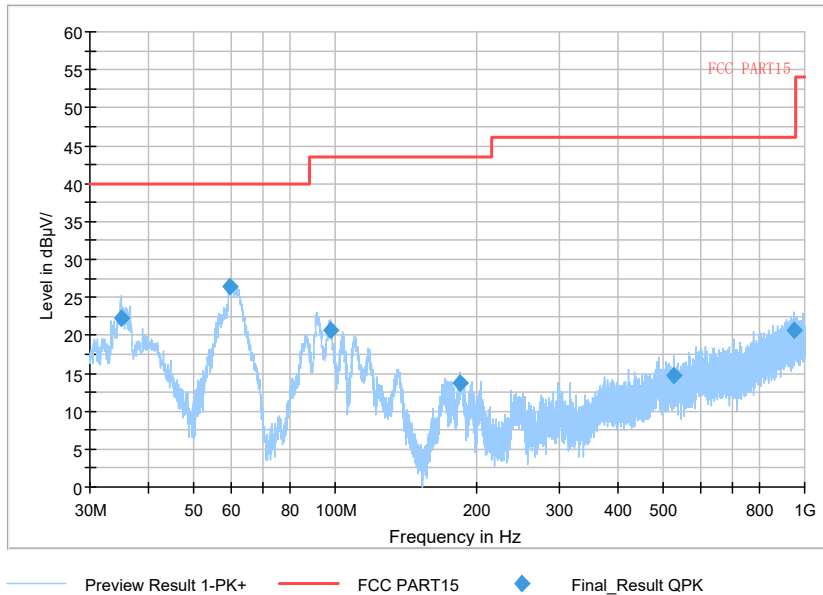

Full Spectrum

Frequency Range: 30MHz -1GHz
Detector: QP mode
Test Mode: 802.11ac(VHT40)