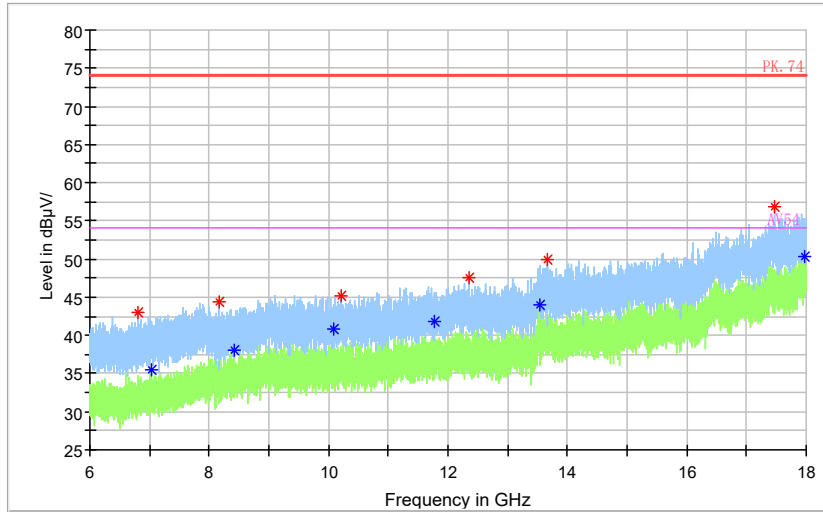

Frequency Range: 6GHz -18GHz  
Detector: Av mode and PK mode  
Modulation type: 802.11n(HT40)

Full Spectrum

Frequency Range: 18GHz -40GHz  
Detector: Av mode and PK mode  
Modulation type: 802.11n(HT40)

Full Spectrum

Frequency Range: 30MHz -1GHz  
Detector: QP mode  
Test Mode: 802.11ac(VHT40)

Full Spectrum

Frequency Range: 1GHz -3GHz  
Detector: Av mode and PK mode  
Test Mode: 802.11ac(VHT40)

Full Spectrum

Frequency Range: 3GHz -6GHz  
Detector: Av mode and PK mode  
Test Mode: 802.11ac(VHT40)

Full Spectrum

— Preview Result 2-AVG     — Preview Result 1-PK+     \* Critical\_Freqs AVG  
\* Critical\_Freqs PK+     — PK.74     — AV54  
◆ Final\_Result PK+     ◆ Final\_Result AVG