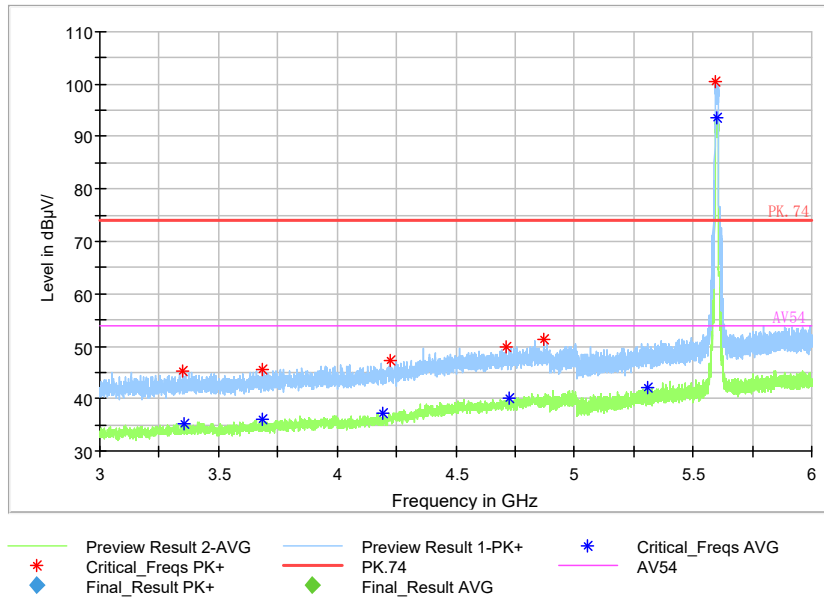

Full Spectrum

Frequency Range: 3GHz -6GHz
Detector: Av mode and PK mode
Modulation type: 802.11a