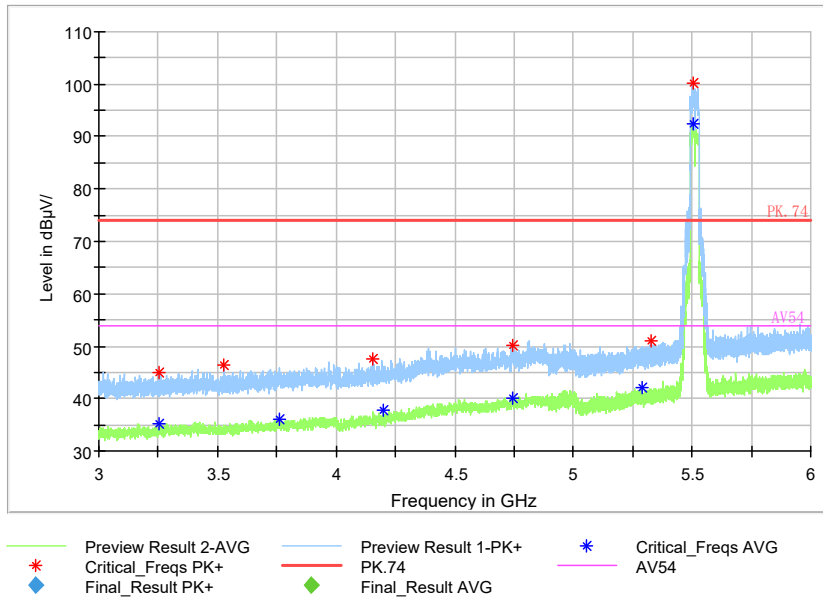

Full Spectrum

Frequency Range: 3GHz -6GHz
Detector: Av mode and PK mode
Modulation type: 802.11n(HT40)