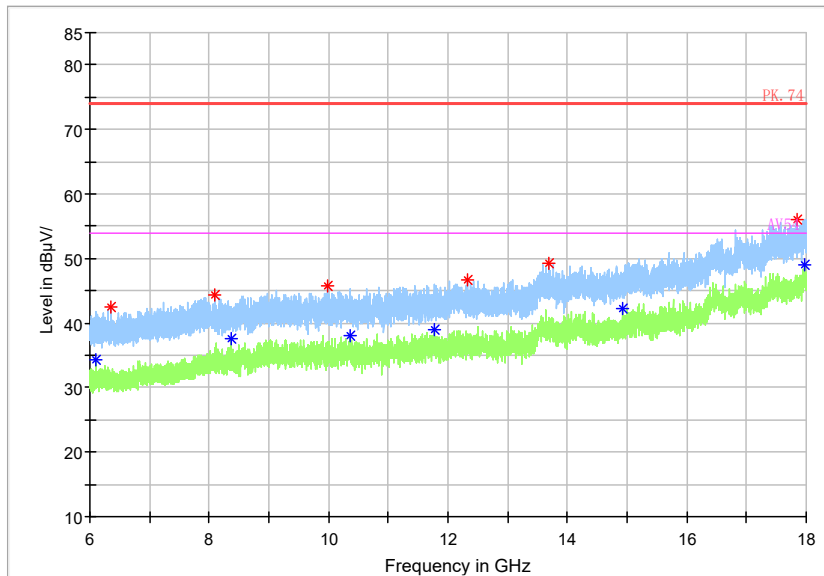

Full Spectrum

Frequency Range: 6GHz -18GHz
Detector: Av mode and PK mode
Modulation type: 802.11n(HT40)