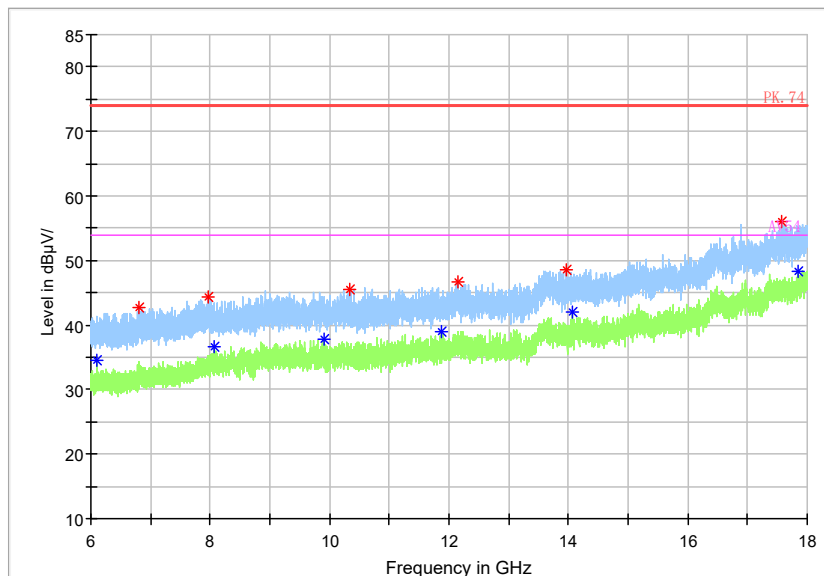

Frequency Range: 6GHz -18GHz  
Detector: Av mode and PK mode  
Test Mode: 802.11ac(VHT80)

Full Spectrum

- Preview Result 2-AVG
- Preview Result 1-PK+
- Critical\_Freqs PK+
- PK.74
- Final\_Result PK+
- Final\_Result AVG
- Critical\_Freqs AVG AV54

Frequency Range: 18GHz -40GHz  
 Detector: Av mode and PK mode  
 Test Mode: 802.11ac(VHT80)

Carrier frequency (MHz): 5745  
Channel No.:149

Frequency Range: 30MHz -1GHz  
Detector: QP mode  
Test Mode: 802.11a

Frequency Range: 1GHz -3GHz  
Detector: Av mode and PK mode  
Modulation type: 802.11a

Full Spectrum

Frequency Range: 3GHz -6GHz  
Detector: Av mode and PK mode  
Modulation type: 802.11a

Full Spectrum

Frequency Range: 6GHz -18GHz  
Detector: Av mode and PK mode  
Modulation type: 802.11a