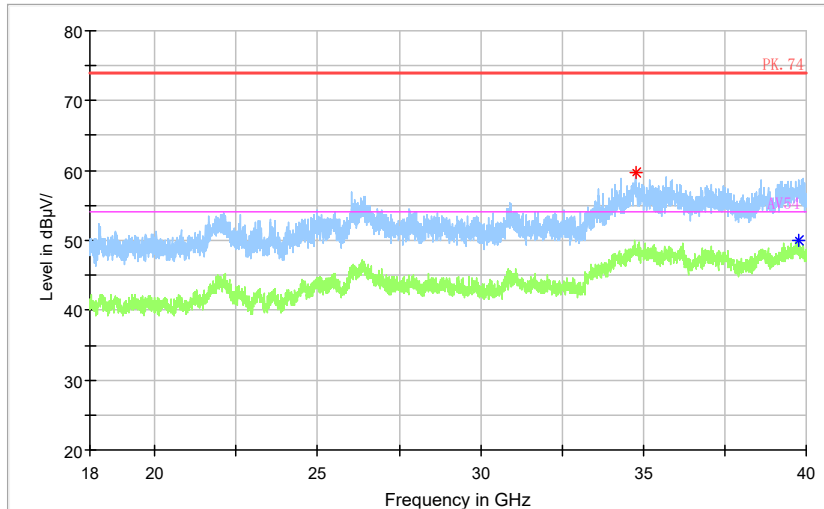

Full Spectrum

— Preview Result 2-AVG   — Preview Result 1-PK+   * Critical_Freqs AVG
* Critical_Freqs PK+   — PK.74   — AV54
◆ Final_Result PK+   ◆ Final_Result AVG

Frequency Range: 18GHz -40GHz
Detector: Av mode and PK mode
Test Mode: 802.11ac(VHT40)