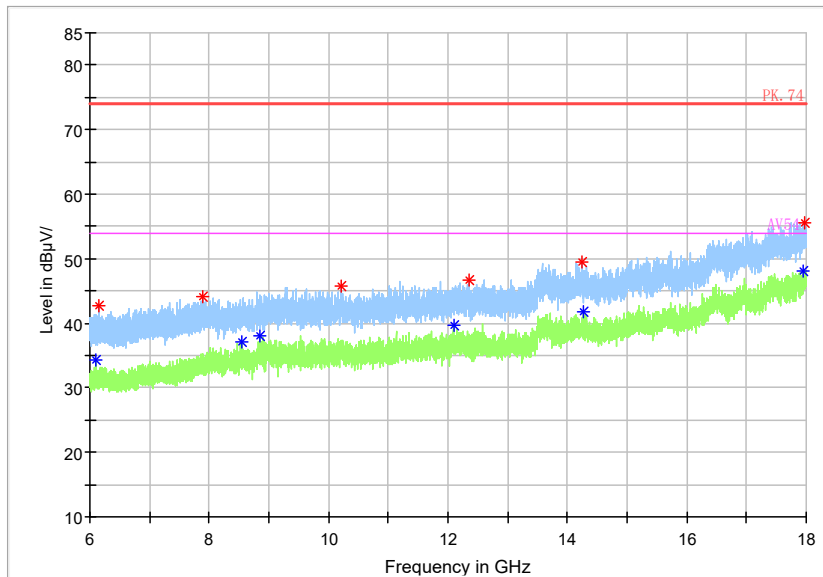

Full Spectrum

Frequency Range: 6GHz -18GHz
Detector: Av mode and PK mode
Modulation type: 802.11n(HT20)