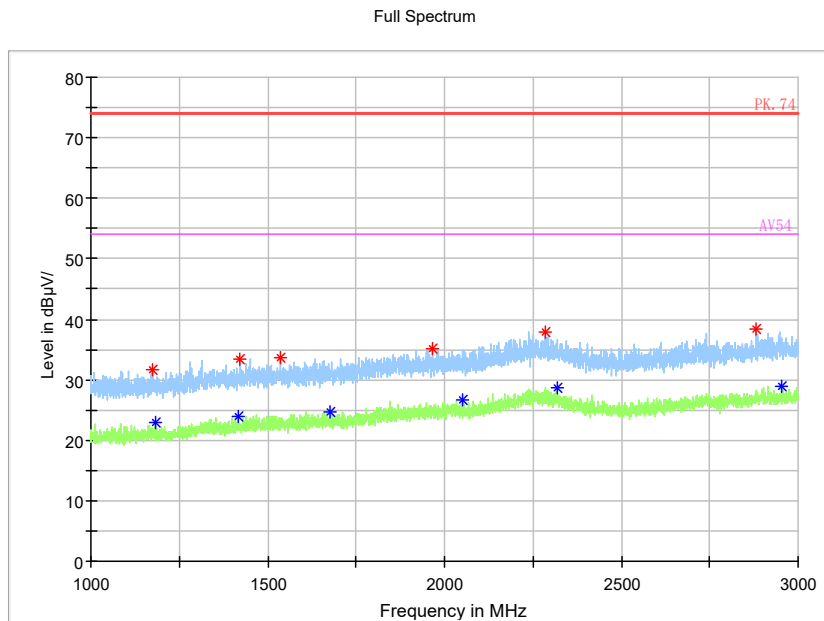

Frequency Range: 1GHz -3GHz
Detector: Av mode and PK mode
Modulation type: 802.11a