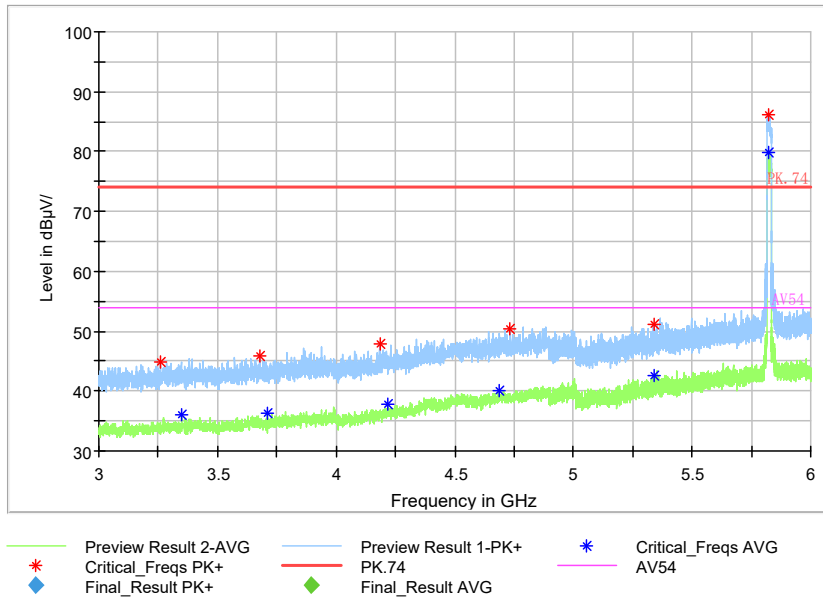

Full Spectrum

Frequency Range: 3GHz -6GHz
Detector: Av mode and PK mode
Modulation type: 802.11a