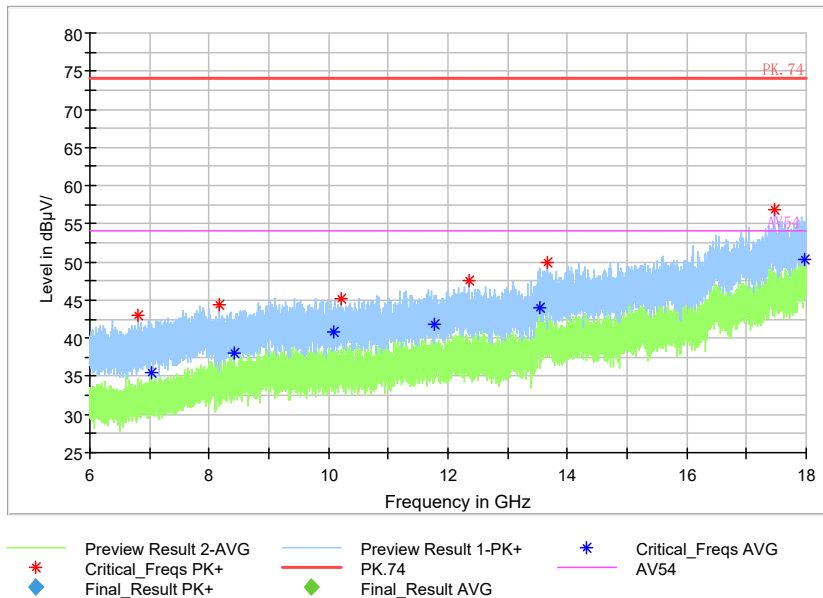

Frequency Range: 1GHz -3GHz  
Detector: Av mode and PK mode  
Modulation type: 802.11n(HT40)

Full Spectrum

Frequency Range: 3GHz -6GHz  
Detector: Av mode and PK mode  
Modulation type: 802.11n(HT40)

Full Spectrum

Frequency Range: 6GHz -18GHz  
Detector: Av mode and PK mode  
Modulation type: 802.11n(HT40)

Full Spectrum

Frequency Range: 18GHz -40GHz  
Detector: Av mode and PK mode  
Modulation type: 802.11n(HT40)