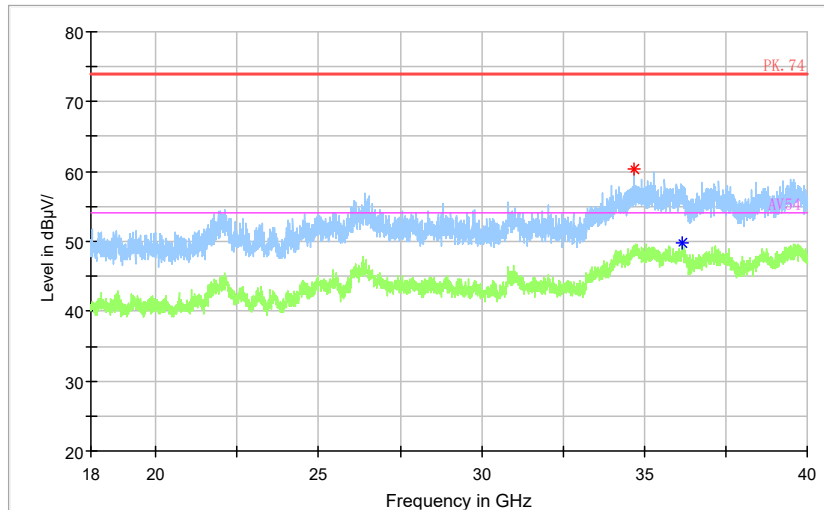

Full Spectrum

- Preview Result 2-AVG
- Preview Result 1-PK+
- Critical_Freqs AVG AV54
- Critical_Freqs PK+
- PK.74
- Final_Result AVG
- Final_Result PK+

Frequency Range: 18GHz -40GHz
Detector: Av mode and PK mode
Test Mode: 802.11ac(VHT80)