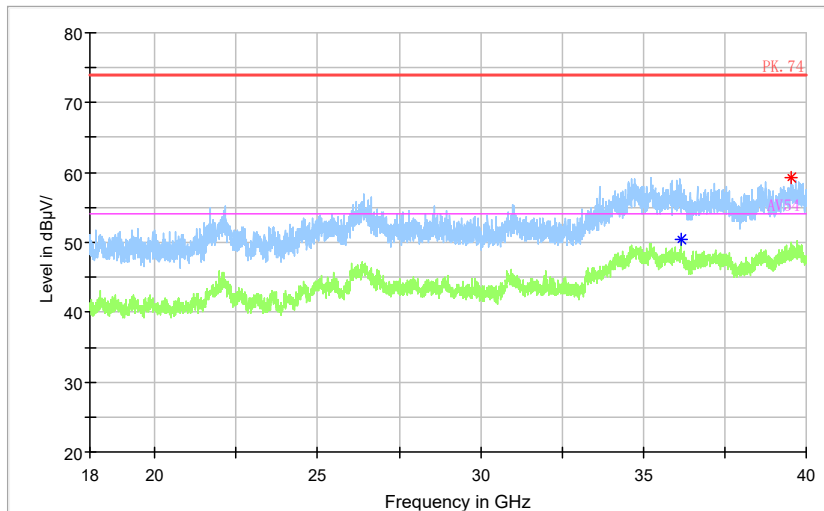

Full Spectrum

- Preview Result 2-AVG
- Preview Result 1-PK+
- PK.74
- AV54
- Critical_Freqs PK+
- Critical_Freqs AVG
- Final_Result PK+
- ♦ Final_Result AVG

Frequency Range: 18GHz -40GHz
Detector: Av mode and PK mode
Modulation type: 802.11n(HT20)