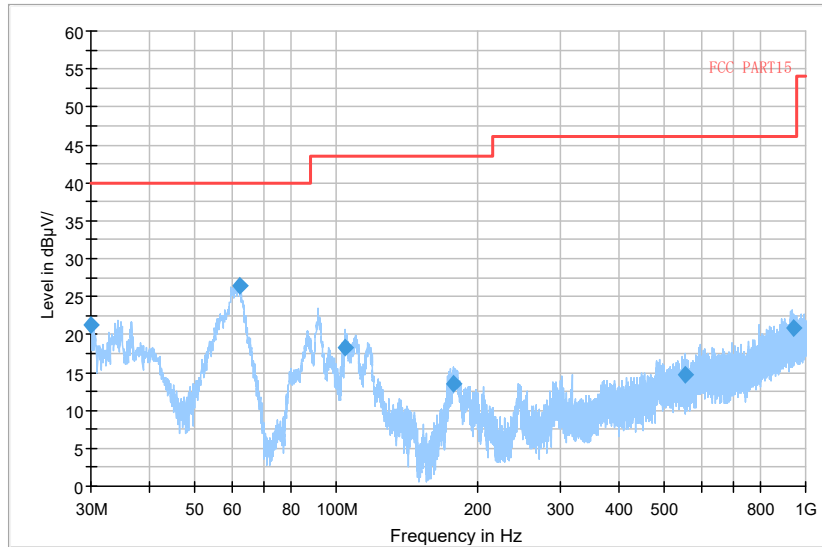

Carrier frequency (MHz): 5610
Channel No.:122

Full Spectrum

Preview Result 1-PK+   FCC PART15   Final_Result QPK

Frequency Range: 30MHz -1GHz
Detector: QP mode
Test Mode: 802.11ac(VHT80)