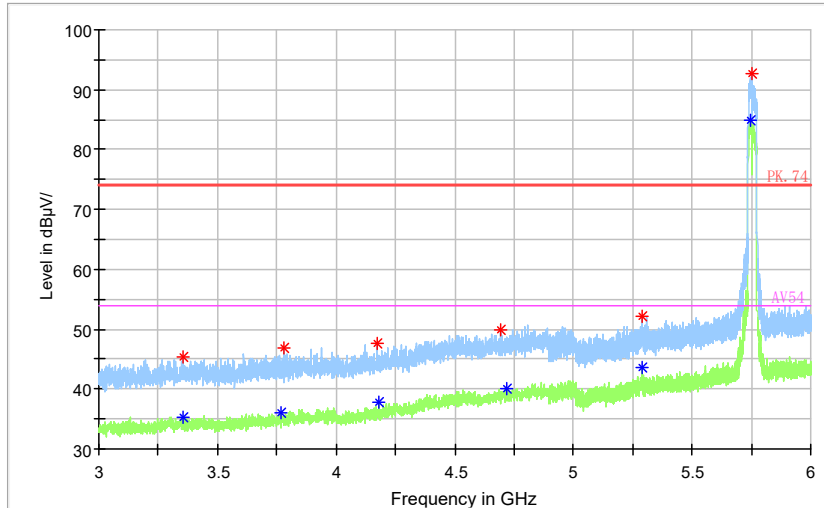

Full Spectrum

◆ Preview Result 2-AVG   ◆ Preview Result 1-PK+   * Critical_Freqs AVG
* Critical_Freqs PK+   — PK.74   — AV54
◆ Final_Result PK+   ◆ Final_Result AVG

Frequency Range: 3GHz -6GHz
Detector: Av mode and PK mode
Modulation type: 802.11n(HT40)