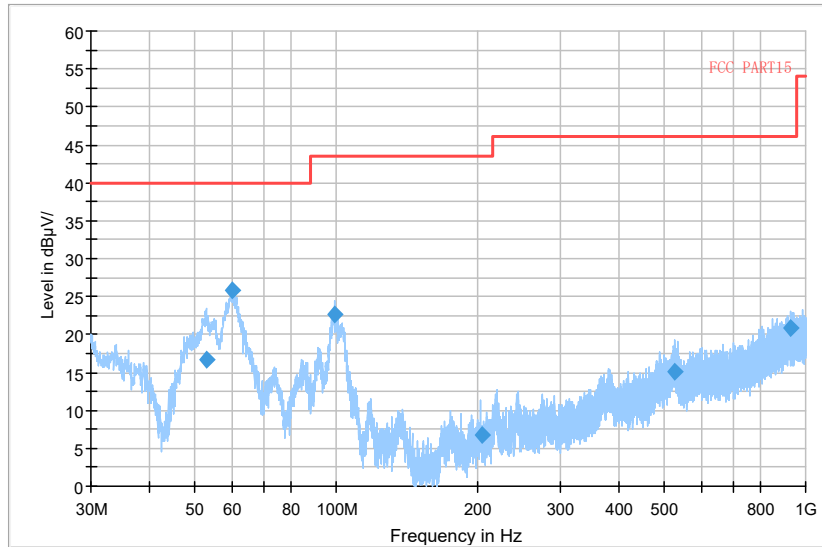

Full Spectrum

◆ Preview Result 2-AVG     ◆ Preview Result 1-PK+     \* Critical\_Freqs AVG  
\* Critical\_Freqs PK+     ◆ Final\_Result PK+     ◆ AV54  
◆ Final\_Result AVG

Frequency Range: 6GHz -18GHz  
Detector: Av mode and PK mode  
Test Mode: 802.11ac(VHT20)

Full Spectrum

<span style="color: green;">—</span> Preview Result 2-AVG	<span style="color: blue;">—</span> Preview Result 1-PK+	<span style="color: blue;">*</span> Critical_Freqs AVG
<span style="color: red;">*</span> Critical_Freqs PK+	<span style="color: red;">—</span> PK.74	<span style="color: purple;">—</span> AV54
<span style="color: blue;">◆</span> Final_Result PK+	<span style="color: lightgreen;">◆</span> Final_Result AVG	

Frequency Range: 18GHz -40GHz  
Detector: Av mode and PK mode  
Test Mode: 802.11ac(VHT20)

Carrier frequency (MHz): 5600  
Channel No.:120

Full Spectrum

Preview Result 1-PK+    FCC PART15    Final\_Result QPK