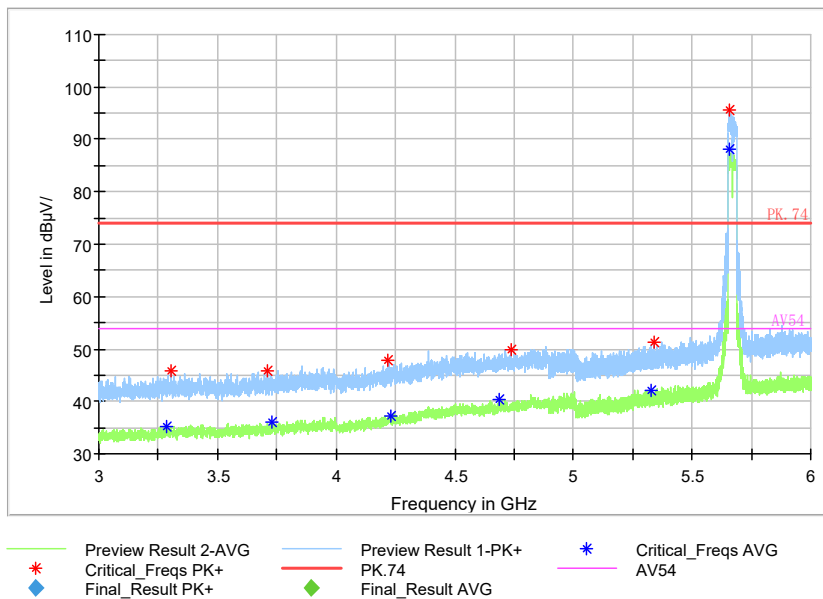

Frequency Range: 6GHz -18GHz  
Detector: Av mode and PK mode  
Modulation type: 802.11n(HT40)

Full Spectrum

Frequency Range: 18GHz -40GHz  
Detector: Av mode and PK mode  
Modulation type: 802.11n(HT40)

Full Spectrum

Frequency Range: 30MHz -1GHz  
Detector: QP mode  
Test Mode: 802.11ac(VHT40)

Full Spectrum

Frequency Range: 1GHz -3GHz  
Detector: Av mode and PK mode  
Test Mode: 802.11ac(VHT40)

Full Spectrum

Frequency Range: 3GHz -6GHz  
Detector: Av mode and PK mode  
Test Mode: 802.11ac(VHT40)

Full Spectrum

— Preview Result 2-AVG     — Preview Result 1-PK+     \* Critical\_Freqs AVG  
\* Critical\_Freqs PK+     — PK.74     — AV54  
◆ Final\_Result PK+     ◆ Final\_Result AVG