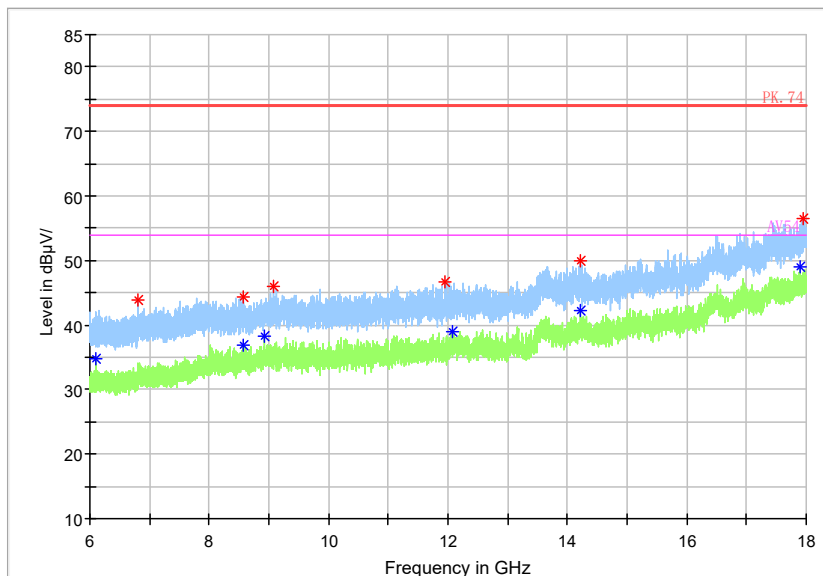

Full Spectrum

Frequency Range: 6GHz -18GHz
Detector: Av mode and PK mode
Modulation type: 802.11a