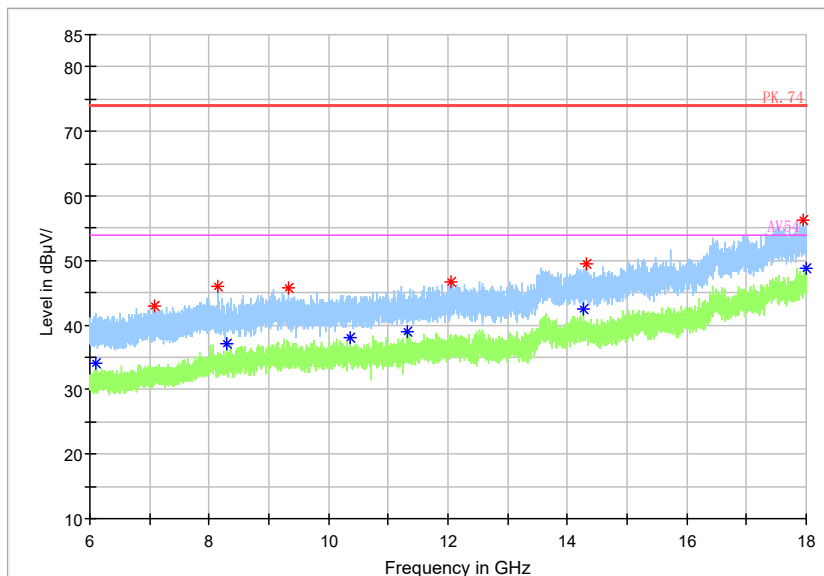

Full Spectrum

Frequency Range: 6GHz -18GHz
Detector: Av mode and PK mode
Test Mode: 802.11ac(VHT20)