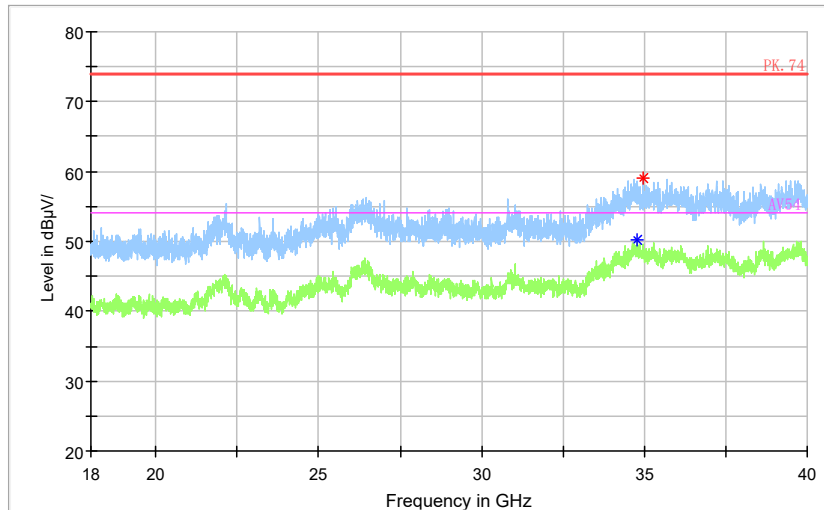

Full Spectrum

— Preview Result 2-AVG   — Preview Result 1-PK+   * Critical_Freqs AVG
* Critical_Freqs PK+   — PK.74   AV54
◆ Final_Result PK+   ◆ Final_Result AVG

Frequency Range: 18GHz -40GHz
Detector: Av mode and PK mode
Test Mode: 802.11ac(VHT20)