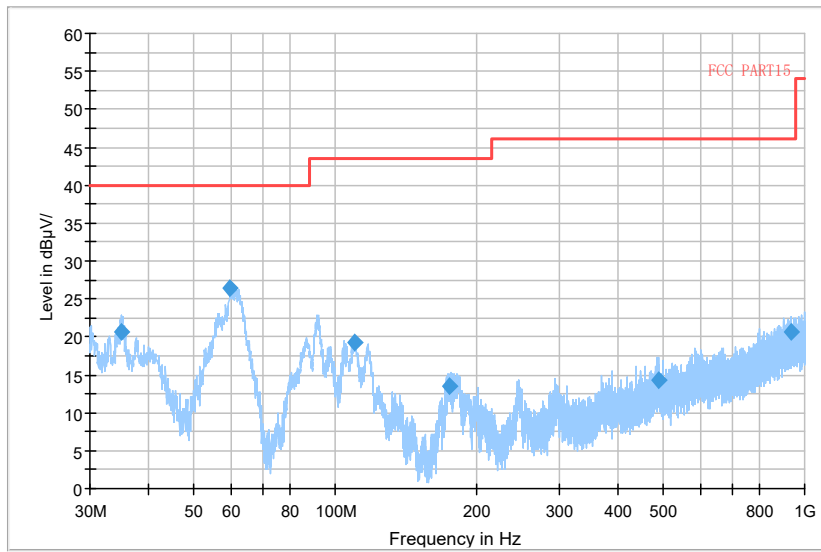

Full Spectrum

— Preview Result 1-PK+   — FCC PART15   ◆ Final_Result QPK

Frequency Range: 30MHz -1GHz
Detector: QP mode
Test Mode: 802.11ac(VHT20)