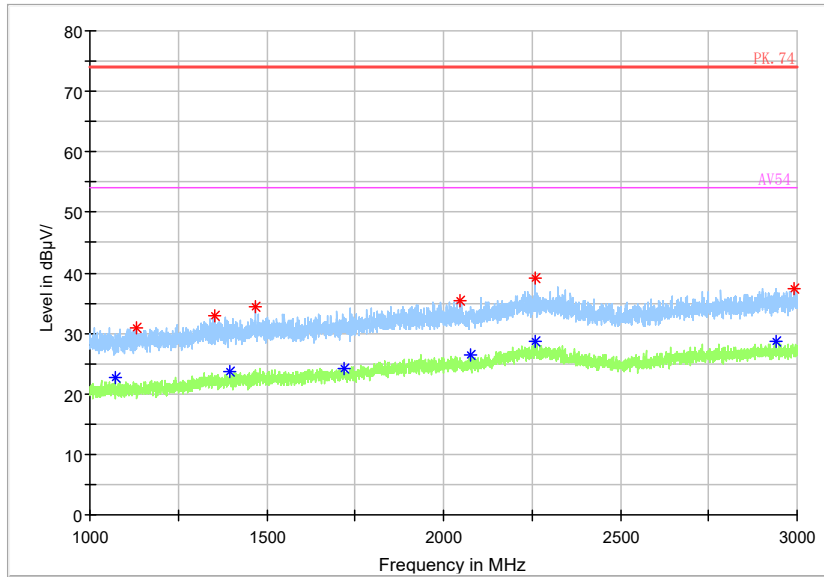

Full Spectrum

Frequency Range: 1GHz -3GHz
Detector: Av mode and PK mode
Test Mode: 802.11ac(VHT40)