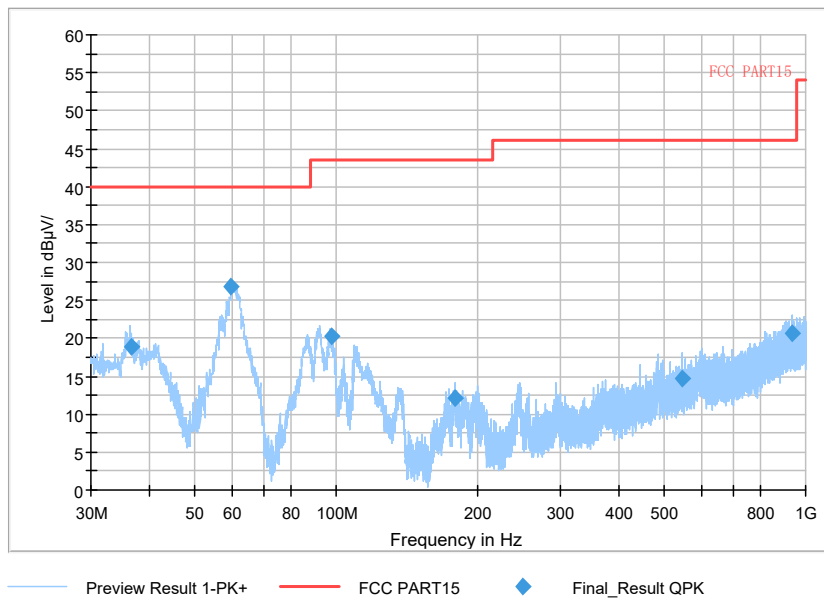

Full Spectrum

Frequency Range: 30MHz -1GHz
Detector: QP mode
Test Mode: 802.11ac(VHT40)