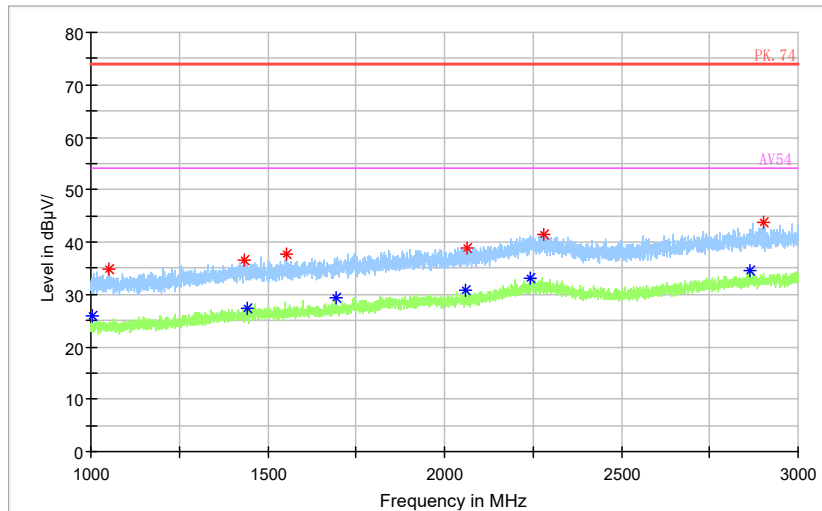

Full Spectrum

Preview Result 2-AVG   Preview Result 1-PK+   Critical_Freqs AVG
Critical_Freqs PK+   PK.74   Final_Result AVG
Final_Result PK+   AV54

Frequency Range: 1GHz -3GHz
Detector: Av mode and PK mode
Test Mode: 802.11ac(VHT80)