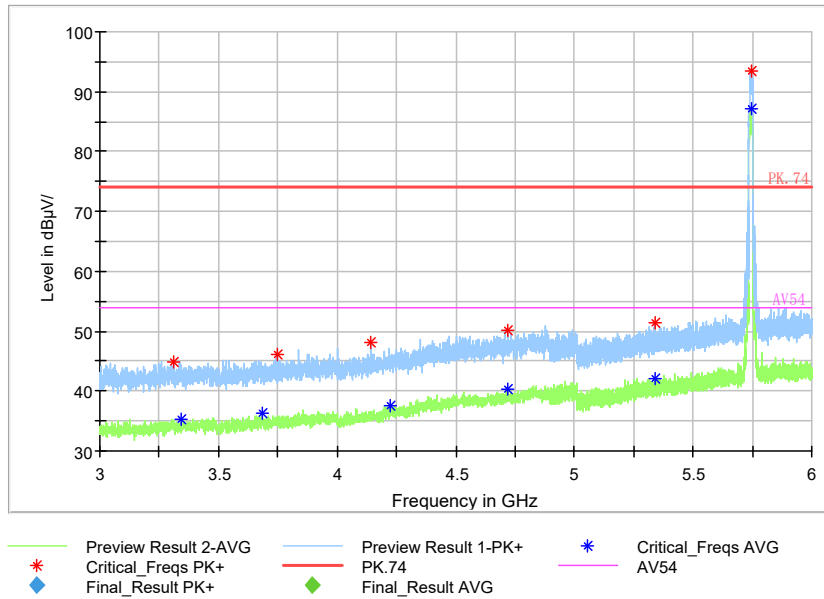

Frequency Range: 6GHz -18GHz  
Detector: Av mode and PK mode  
Test Mode: 802.11ac(VHT80)

Full Spectrum

- Preview Result 2-AVG
- Preview Result 1-PK+
- Critical\_Freqs PK+
- PK.74
- Final\_Result PK+
- Final\_Result AVG
- Critical\_Freqs AVG AV54

Frequency Range: 18GHz -40GHz  
 Detector: Av mode and PK mode  
 Test Mode: 802.11ac(VHT80)

Carrier frequency (MHz): 5745  
Channel No.:149

Frequency Range: 30MHz -1GHz  
Detector: QP mode  
Test Mode: 802.11a

Frequency Range: 1GHz -3GHz  
Detector: Av mode and PK mode  
Modulation type: 802.11a

Full Spectrum

Frequency Range: 3GHz -6GHz  
Detector: Av mode and PK mode  
Modulation type: 802.11a

Full Spectrum

Frequency Range: 6GHz -18GHz  
Detector: Av mode and PK mode  
Modulation type: 802.11a