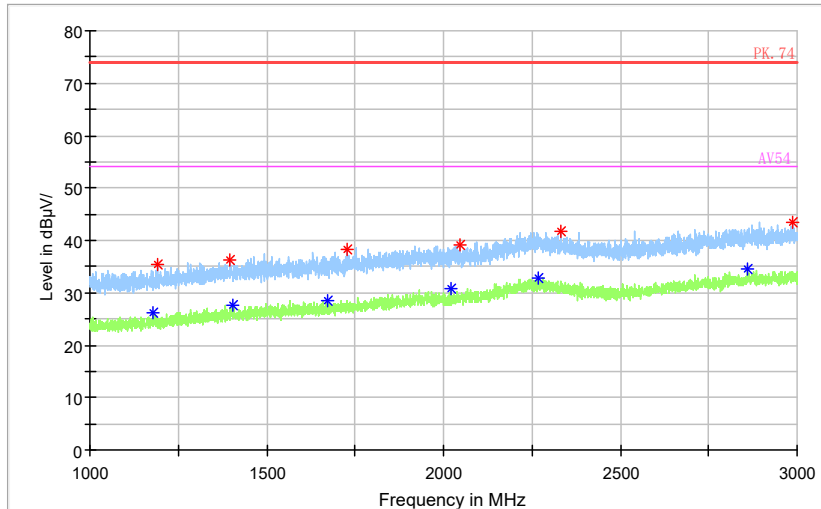

Frequency Range: 6GHz -18GHz  
Detector: Av mode and PK mode  
Test Mode: 802.11ac(VHT40)

Full Spectrum

— Preview Result 2-AVG     — Preview Result 1-PK+     \* Critical\_Freqs AVG  
\* Critical\_Freqs PK+     — PK.74     — AV54  
◆ Final\_Result PK+     ◆ Final\_Result AVG

Frequency Range: 18GHz -40GHz  
Detector: Av mode and PK mode  
Test Mode: 802.11ac(VHT40)

Carrier frequency (MHz): 5530  
Channel No.:106

Full Spectrum

— Preview Result 1-PK+    — FCC PART15    ◆ Final\_Result QPK

Frequency Range: 30MHz -1GHz  
Detector: QP mode  
Test Mode: 802.11ac(VHT80)

Full Spectrum

— Preview Result 2-AVG    — Preview Result 1-PK+    \* Critical\_Freqs AVG  
\* Critical\_Freqs PK+    — PK.74    ◆ Final\_Result AVG  
◆ Final\_Result PK+    — AV54