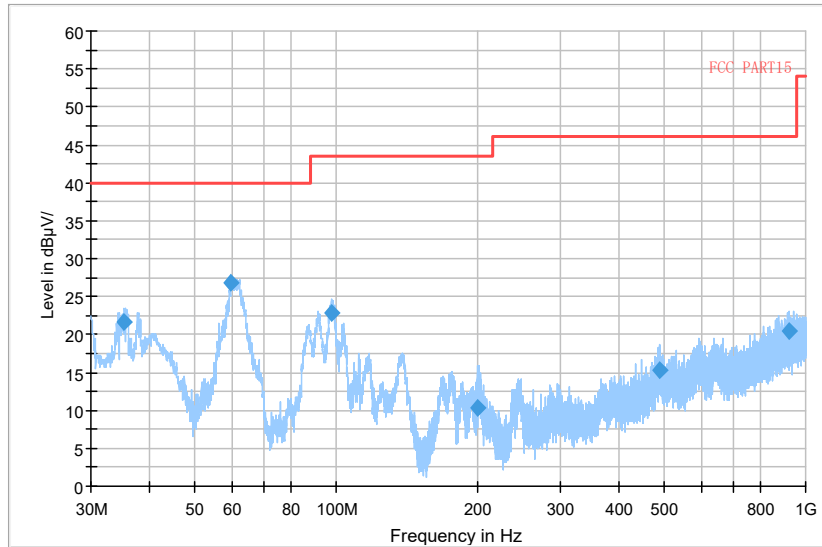

Frequency Range: 3GHz -6GHz  
Detector: Av mode and PK mode  
Test Mode: 802.11ac(VHT40)

Full Spectrum

— Preview Result 2-AVG     — Preview Result 1-PK+     \* Critical\_Freqs AVG  
\* Critical\_Freqs PK+     — PK.74     — AV54  
◆ Final\_Result PK+     ◆ Final\_Result AVG

Frequency Range: 6GHz -18GHz  
Detector: Av mode and PK mode  
Test Mode: 802.11ac(VHT40)

Full Spectrum

— Preview Result 2-AVG     — Preview Result 1-PK+     \* Critical\_Freqs AVG  
\* Critical\_Freqs PK+     — PK.74     — AV54  
◆ Final\_Result PK+     ◆ Final\_Result AVG

Frequency Range: 18GHz -40GHz  
Detector: Av mode and PK mode  
Test Mode: 802.11ac(VHT40)

Carrier frequency (MHz): 5590  
Channel No.:118

Full Spectrum

Preview Result 1-PK+    FCC PART15    Final\_Result QPK