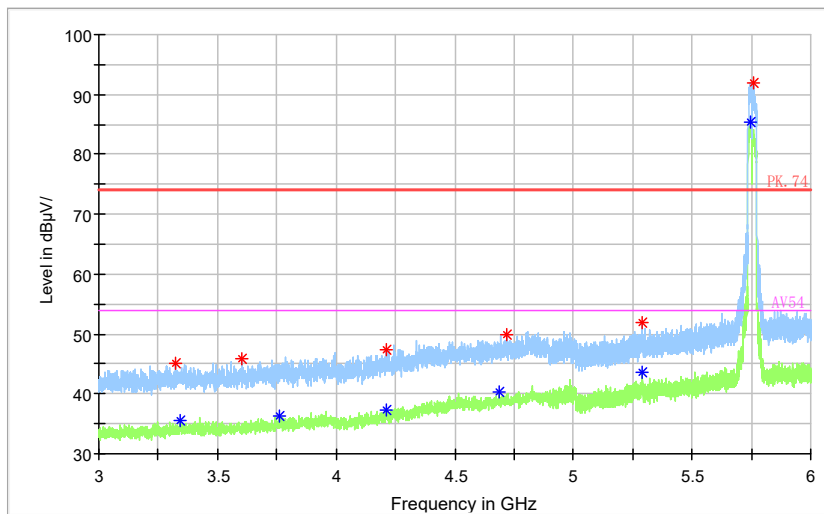

Full Spectrum

— Preview Result 2-AVG   — Preview Result 1-PK+   * Critical_Freqs AVG
* Critical_Freqs PK+   — PK.74   — AV54
◆ Final_Result PK+   ◆ Final_Result AVG

Frequency Range: 3GHz -6GHz
Detector: Av mode and PK mode
Test Mode: 802.11ac(VHT40)