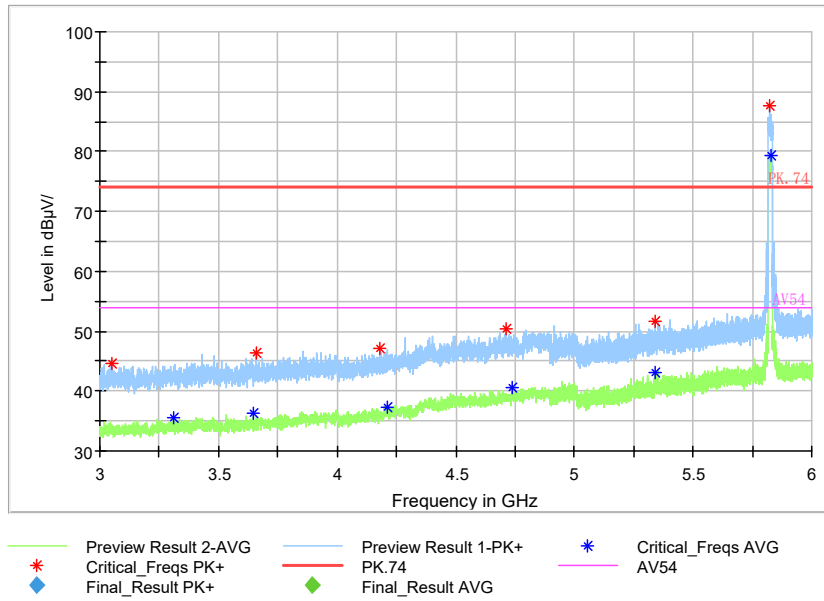

Full Spectrum

Frequency Range: 3GHz -6GHz
Detector: Av mode and PK mode
Test Mode: 802.11ac(VHT20)