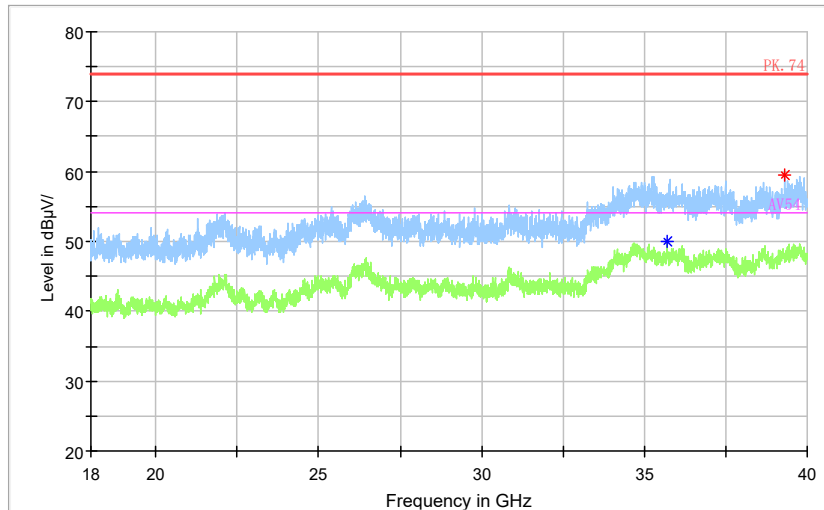

Frequency Range: 3GHz -6GHz  
Detector: Av mode and PK mode  
Test Mode: 802.11ac(VHT80)

Full Spectrum

\* Preview Result 2-AVG  
\* Critical\_Freqs PK+
 \* Preview Result 1-PK+  
\* PK.74
 \* Critical\_Freqs AVG  
\* AV54
 ◆ Final\_Result PK+
 ◆ Final\_Result AVG

Frequency Range: 6GHz -18GHz  
Detector: Av mode and PK mode  
Test Mode: 802.11ac(VHT80)

Full Spectrum

- Preview Result 2-AVG
- Preview Result 1-PK+
- Critical\_Freqs PK+
- PK.74
- Final\_Result PK+
- Final\_Result AVG
- Critical\_Freqs AVG AV54