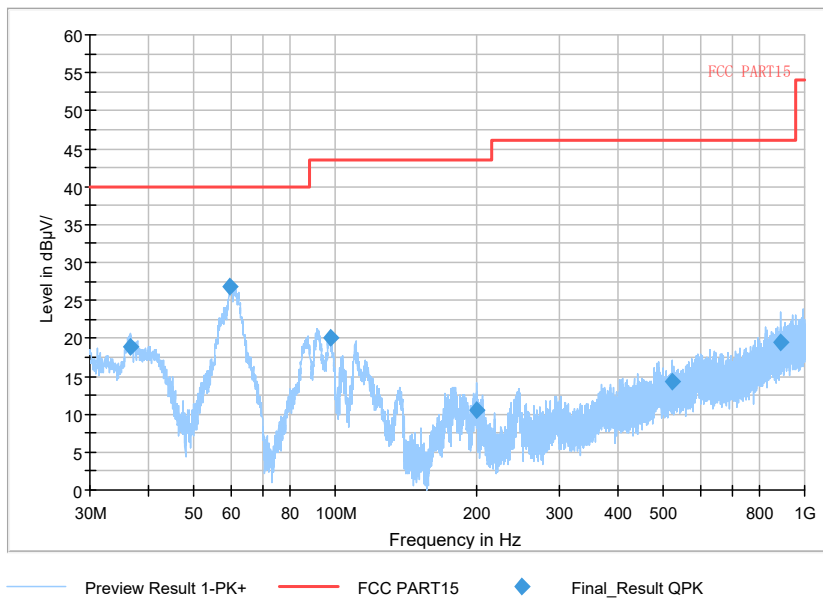

Full Spectrum

Frequency Range: 30MHz -1GHz
Detector: QP mode
Test Mode: 802.11ac(VHT40)