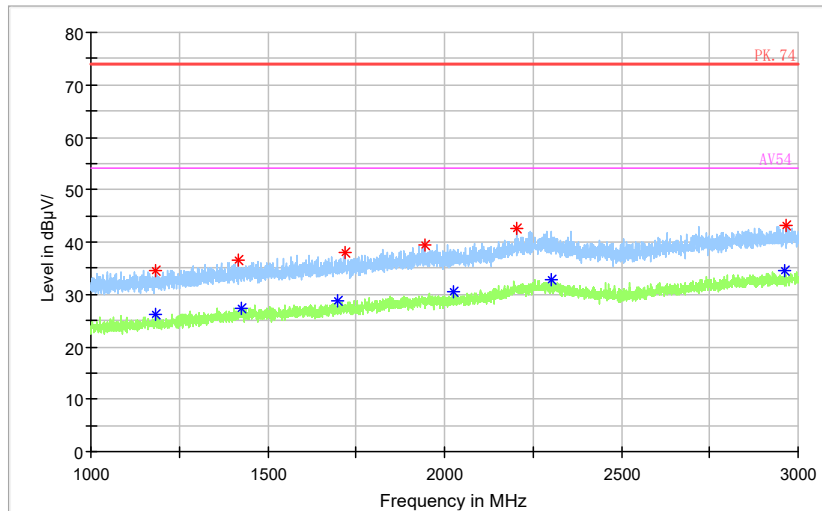

Full Spectrum

Preview Result 2-AVG   Preview Result 1-PK+   Critical_Freqs AVG
Critical_Freqs PK+   PK.74   AV54
Final_Result PK+   Final_Result AVG

Frequency Range: 1GHz -3GHz
Detector: Av mode and PK mode
Modulation type: 802.11n(HT40)