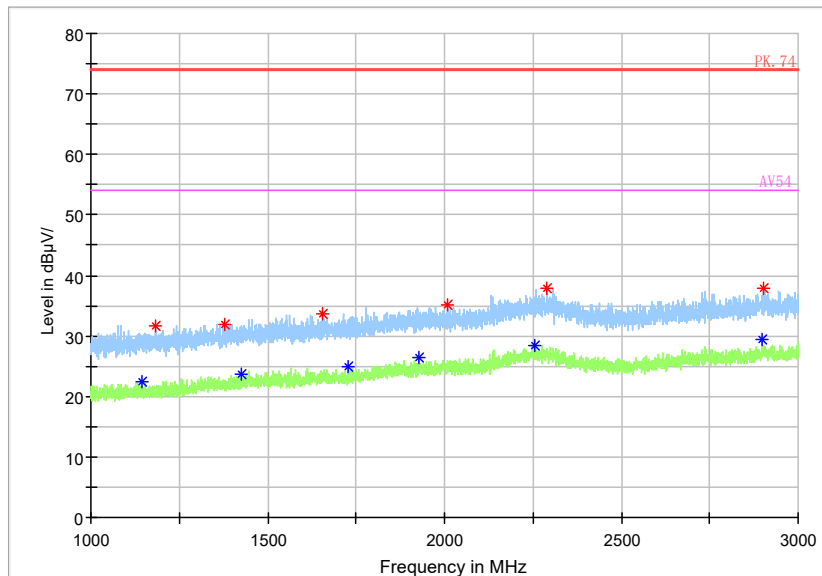

Carrier frequency (MHz): 5785  
Channel No.:157

Full Spectrum

Preview Result 1-PK+    FCC PART15    Final\_Result QPK

Frequency Range: 30MHz -1GHz  
Detector: QP mode  
Test Mode: 802.11a

Full Spectrum

Frequency Range: 1GHz -3GHz  
Detector: Av mode and PK mode  
Modulation type: 802.11a