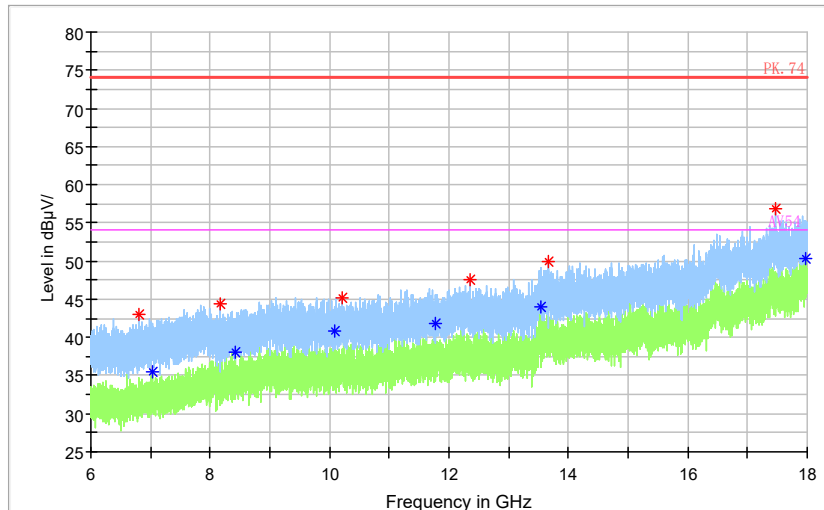

Frequency Range: 6GHz -18GHz  
Detector: Av mode and PK mode  
Modulation type: 802.11n(HT40)

Full Spectrum

Frequency Range: 18GHz -40GHz  
Detector: Av mode and PK mode  
Modulation type: 802.11n(HT40)

Full Spectrum

Frequency Range: 30MHz -1GHz  
Detector: QP mode  
Test Mode: 802.11ac(VHT40)

Full Spectrum

Frequency Range: 1GHz -3GHz  
Detector: Av mode and PK mode  
Test Mode: 802.11ac(VHT40)

Full Spectrum

Frequency Range: 3GHz -6GHz  
Detector: Av mode and PK mode  
Test Mode: 802.11ac(VHT40)

Full Spectrum

— Preview Result 2-AVG    — Preview Result 1-PK+    \* Critical\_Freqs AVG  
\* Critical\_Freqs PK+    — PK.74    — AV54  
◆ Final\_Result PK+    ◆ Final\_Result AVG