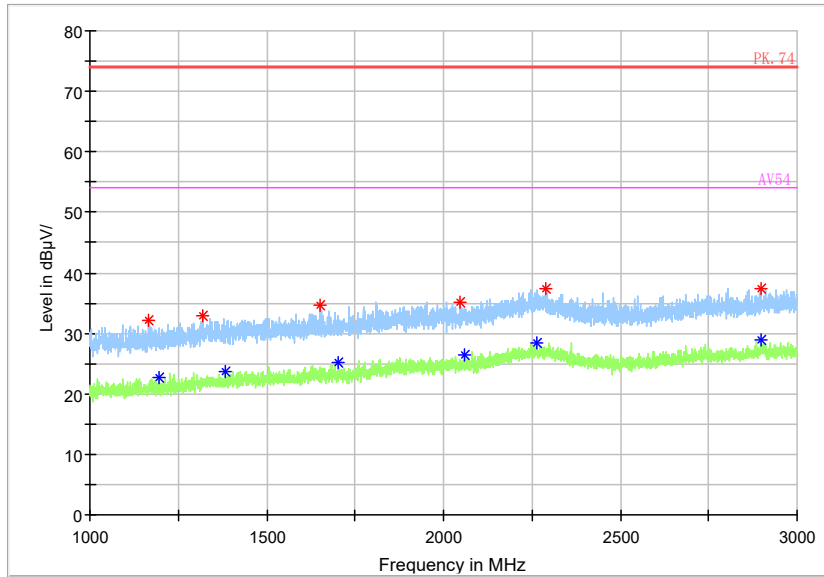

Full Spectrum

Frequency Range: 18GHz -40GHz  
Detector: Av mode and PK mode  
Modulation type: 802.11n(HT40)

Full Spectrum

Frequency Range: 30MHz -1GHz  
Detector: QP mode  
Test Mode: 802.11ac(VHT40)

Full Spectrum