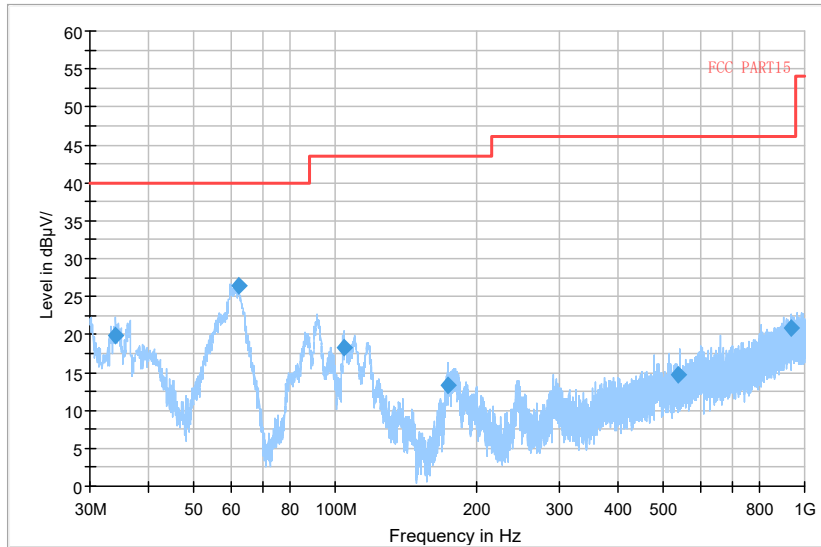

Frequency Range: 3GHz -6GHz  
Detector: Av mode and PK mode  
Test Mode: 802.11ac(VHT80)

Full Spectrum

\* Preview Result 2-AVG  
\* Critical\_Freqs PK+
 ◆ Preview Result 1-PK+  
◆ PK.74  
◆ Final\_Result AVG
 \* Critical\_Freqs AVG  
◆ AV54

Frequency Range: 6GHz -18GHz  
Detector: Av mode and PK mode  
Test Mode: 802.11ac(VHT80)

Full Spectrum

◆ Preview Result 2-AVG      ◆ Preview Result 1-PK+      ◆ Critical\_Freqs AVG  
◆ Critical\_Freqs PK+      ◆ PK.74      ◆ AV54  
◆ Final\_Result PK+      ◆ Final\_Result AVG

Frequency Range: 18GHz -40GHz  
 Detector: Av mode and PK mode  
 Test Mode: 802.11ac(VHT80)

Carrier frequency (MHz): 5690  
Channel No.:138

Full Spectrum

Preview Result 1-PK+    FCC PART15    Final\_Result QPK