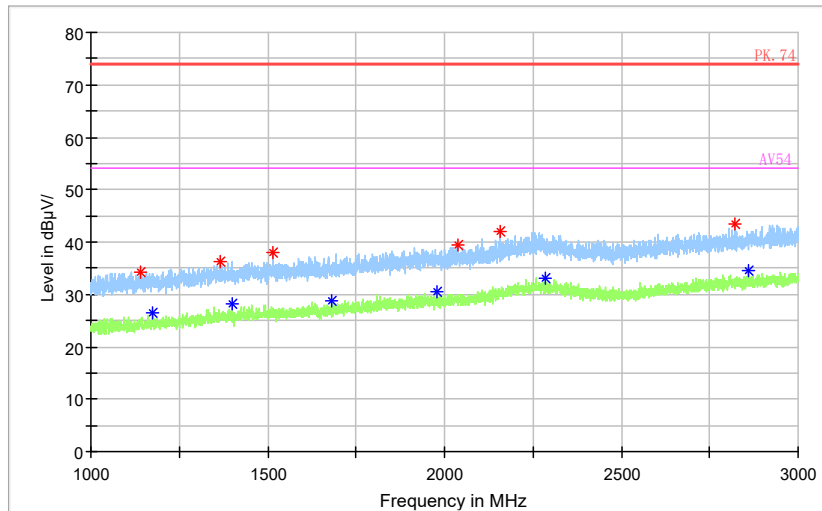

Frequency Range: 18GHz -40GHz  
Detector: Av mode and PK mode  
Test Mode: 802.11ac(VHT20)

Carrier frequency (MHz): 5600  
Channel No.:120

Full Spectrum

Preview Result 1-PK+    FCC PART15    Final\_Result QPK

Frequency Range: 30MHz -1GHz  
Detector: QP mode  
Test Mode: 802.11a

Full Spectrum

Preview Result 2-AVG    Preview Result 1-PK+    Critical\_Freqs AVG  
Critical\_Freqs PK+    PK.74    AV54  
Final\_Result PK+    Final\_Result AVG