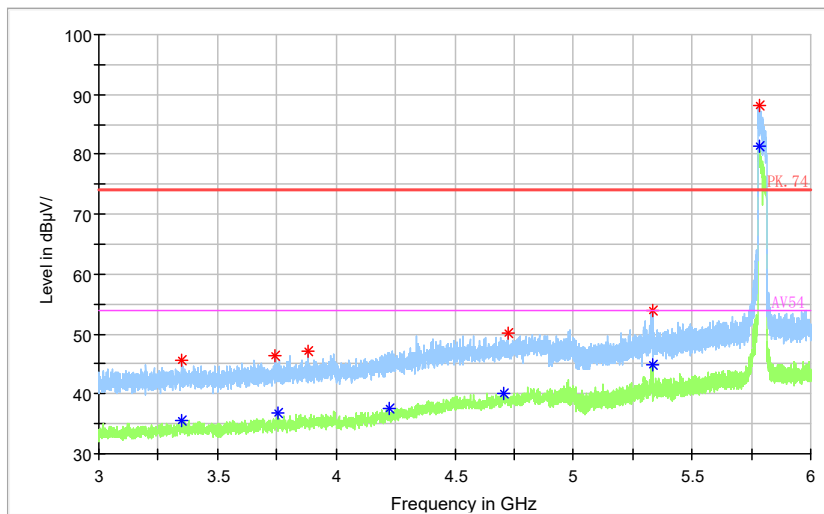

Full Spectrum

Frequency Range: 30MHz -1GHz  
Detector: QP mode  
Test Mode: 802.11ac(VHT40)

Full Spectrum

Frequency Range: 1GHz -3GHz  
Detector: Av mode and PK mode  
Test Mode: 802.11ac(VHT40)

Full Spectrum