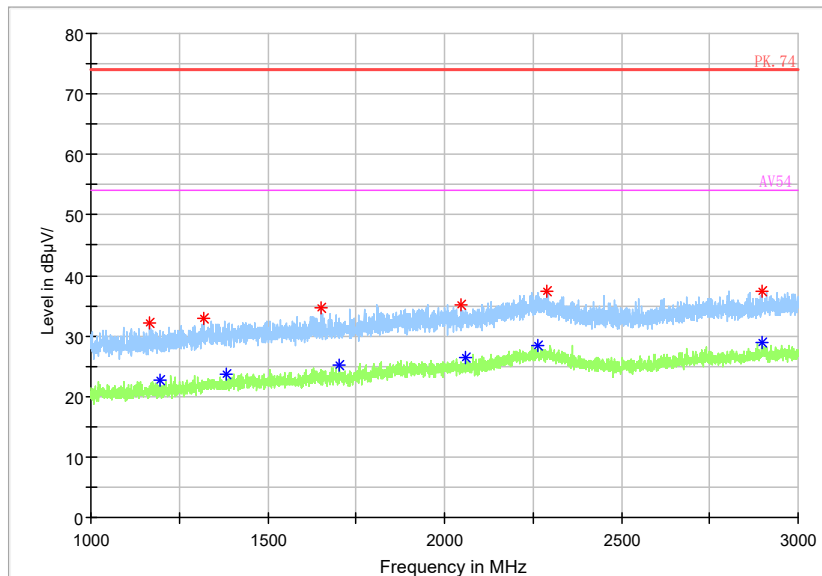

Carrier frequency (MHz): 5825  
Channel No.:165

Full Spectrum

— Preview Result 1-PK+    — FCC PART15    ◆ Final\_Result QPK

Frequency Range: 30MHz -1GHz  
Detector: QP mode  
Test Mode: 802.11a

Full Spectrum