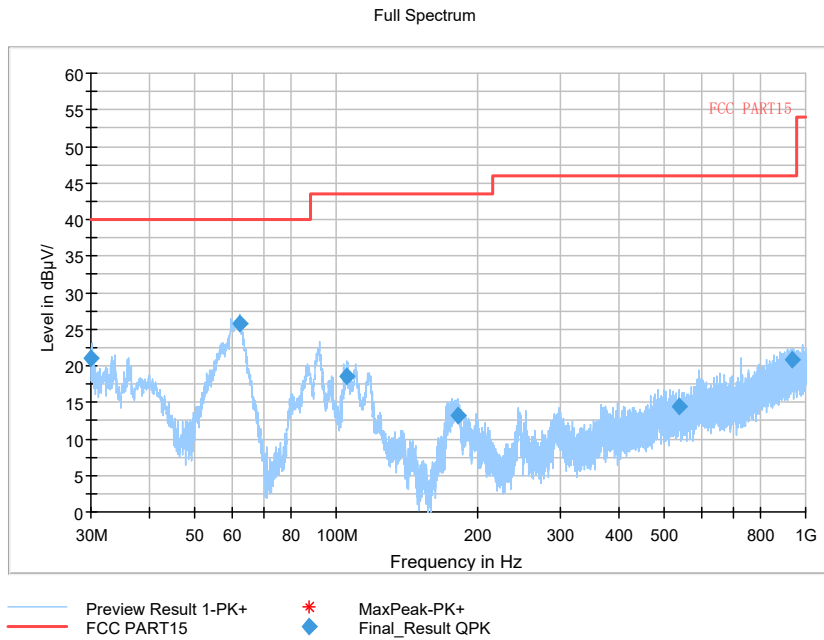

Carrier frequency (MHz): 5745
Channel No.:149

Frequency Range: 30MHz -1GHz
Detector: QP mode
Test Mode: 802.11a