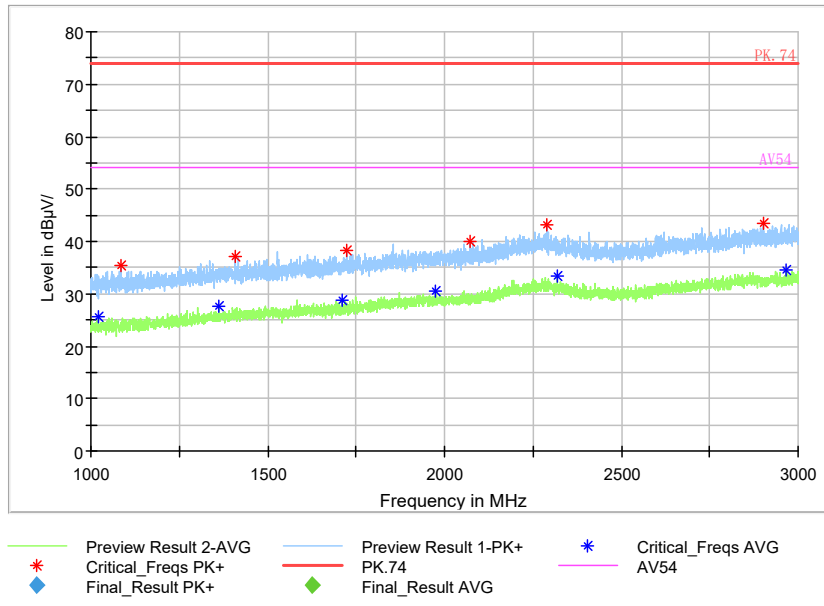

Full Spectrum

Frequency Range: 1GHz -3GHz
Detector: Av mode and PK mode
Test Mode: 802.11ac(VHT40)