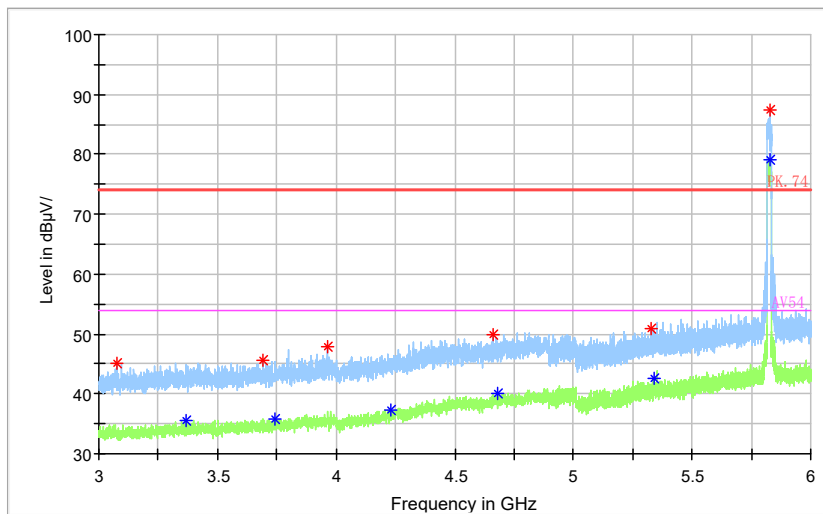

Full Spectrum

— Preview Result 2-AVG   — Preview Result 1-PK+   * Critical_Freqs AVG
* Critical_Freqs PK+   — PK.74   — AV54
◆ Final_Result PK+   ◆ Final_Result AVG

Frequency Range: 3GHz -6GHz
Detector: Av mode and PK mode
Modulation type: 802.11n(HT20)