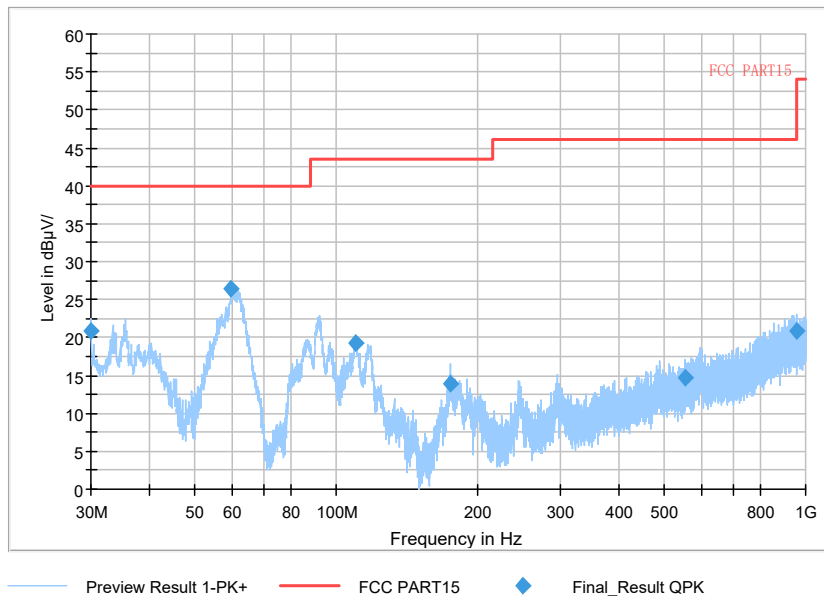

Carrier frequency (MHz): 5785  
Channel No.:157

Full Spectrum

Preview Result 1-PK+    FCC PART15    Final\_Result QPK

Frequency Range: 30MHz -1GHz  
Detector: QP mode  
Test Mode: 802.11a

Full Spectrum

Frequency Range: 1GHz -3GHz  
Detector: Av mode and PK mode  
Modulation type: 802.11a

Full Spectrum

Frequency Range: 3GHz -6GHz  
Detector: Av mode and PK mode  
Modulation type: 802.11a

Full Spectrum

Frequency Range: 6GHz -18GHz  
Detector: Av mode and PK mode  
Modulation type: 802.11a

Full Spectrum

Frequency Range: 18GHz -40GHz  
Detector: Av mode and PK mode  
Modulation type: 802.11a

Full Spectrum

Frequency Range: 30MHz -1GHz  
Detector: QP mode  
Test Mode: 802.11n(HT20)

Full Spectrum

Frequency Range: 1GHz -3GHz  
Detector: Av mode and PK mode  
Modulation type: 802.11n(HT20)