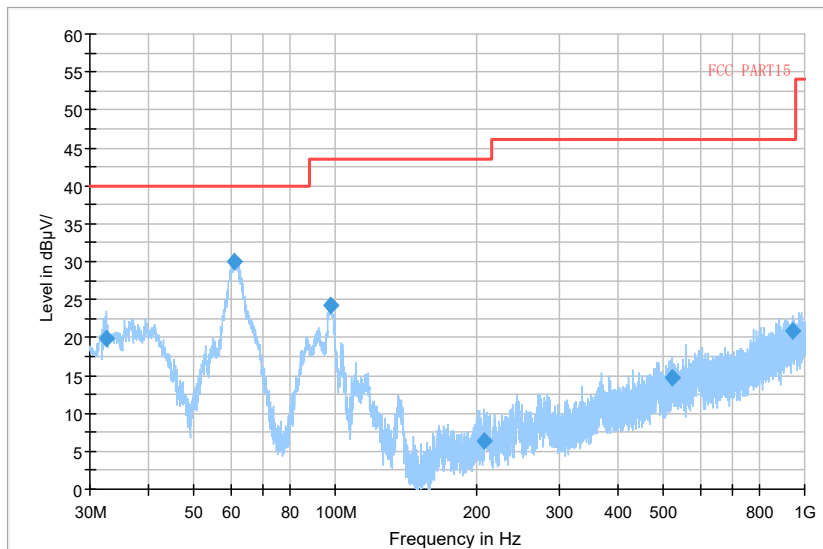

Full Spectrum

— Preview Result 1-PK+   — FCC PART15   ◆ Final_Result QPK

Frequency Range: 30MHz -1GHz
Detector: QP mode
Test Mode: 802.11n(HT20)