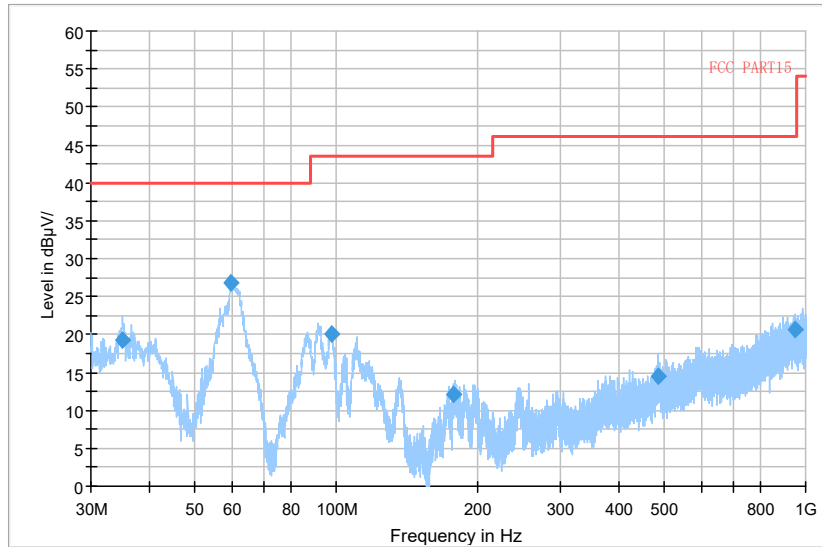

Carrier frequency (MHz): 5795
Channel No.:159

Full Spectrum

Preview Result 1-PK+   FCC PART15   Final_Result QPK

Frequency Range: 30MHz -1GHz
Detector: QP mode
Test Mode: 802.11n(HT40)