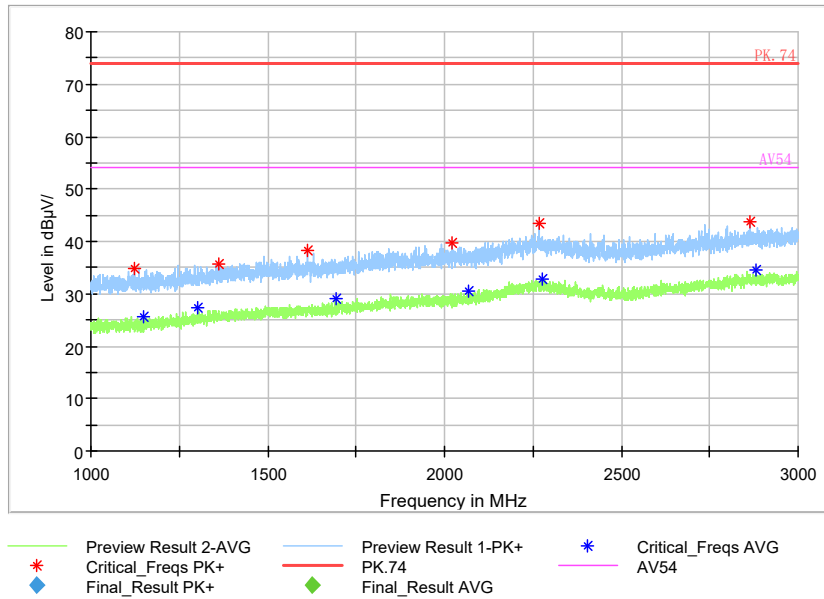

Full Spectrum

Frequency Range: 1GHz -3GHz
Detector: Av mode and PK mode
Modulation type: 802.11n(HT20)