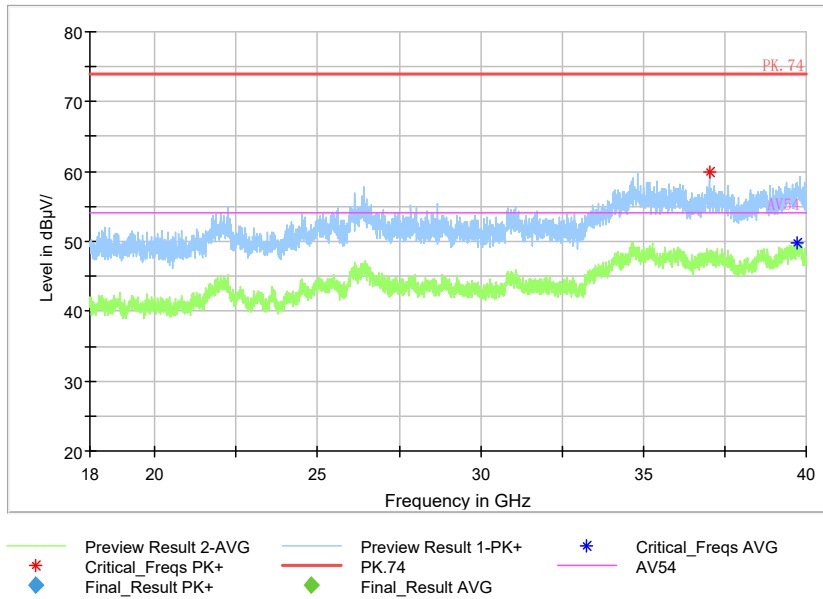

Frequency Range: 1GHz -3GHz  
Detector: Av mode and PK mode  
Modulation type: 802.11n(HT40)

Full Spectrum

Frequency Range: 3GHz -6GHz  
 Detector: Av mode and PK mode  
 Modulation type: 802.11n(HT40)

Full Spectrum

Frequency Range: 6GHz -18GHz  
 Detector: Av mode and PK mode  
 Modulation type: 802.11n(HT40)

Full Spectrum

Frequency Range: 18GHz -40GHz  
Detector: Av mode and PK mode  
Modulation type: 802.11n(HT40)