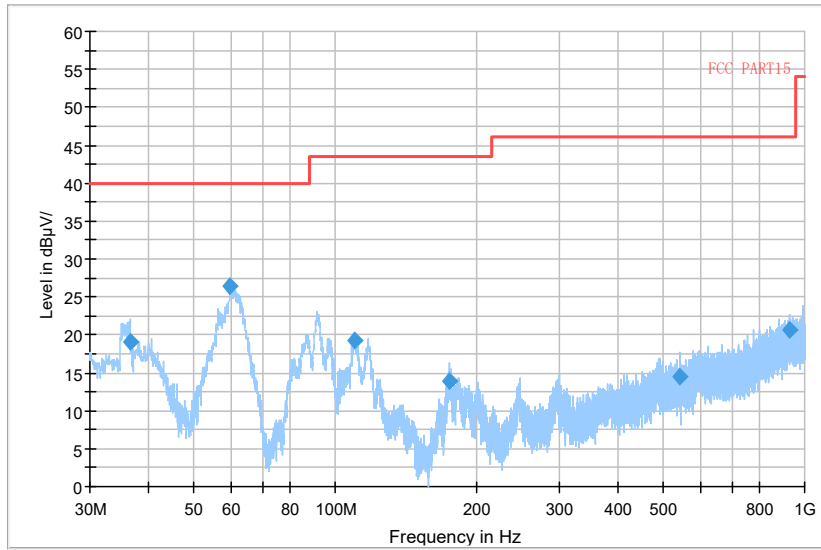

Full Spectrum

— Preview Result 1-PK+   — FCC PART15   ◆ Final_Result QPK

Frequency Range: 30MHz -1GHz
Detector: QP mode
Test Mode: 802.11ac(VHT20)