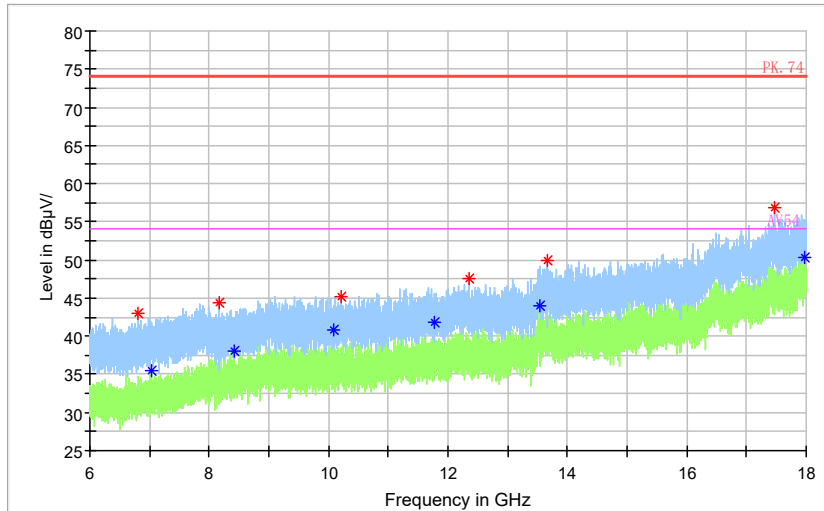

Frequency Range: 30MHz -1GHz  
Detector: QP mode  
Test Mode: 802.11ac(VHT80)

Full Spectrum

— Preview Result 2-AVG    — Preview Result 1-PK+    \* Critical\_Freqs AVG  
\* Critical\_Freqs PK+    — PK.74    ◆ Final\_Result AVG  
◆ Final\_Result PK+    — AV54

Frequency Range: 1GHz -3GHz  
Detector: Av mode and PK mode  
Test Mode: 802.11ac(VHT80)

Full Spectrum

◆ Preview Result 2-AVG  
◆ Average-AVG  
◆ Final\_Result PK+
 ◆ Preview Result 1-PK+  
◆ PK.74  
◆ Final\_Result AVG
 \* MaxPeak-PK+  
◆ AV54

Frequency Range: 3GHz -6GHz  
Detector: Av mode and PK mode  
Test Mode: 802.11ac(VHT80)

Full Spectrum

\* Preview Result 2-AVG  
\* Critical\_Freqs PK+
 \* Preview Result 1-PK+  
\* PK.74  
\* Final\_Result AVG
 \* Critical\_Freqs AVG  
\* AV54