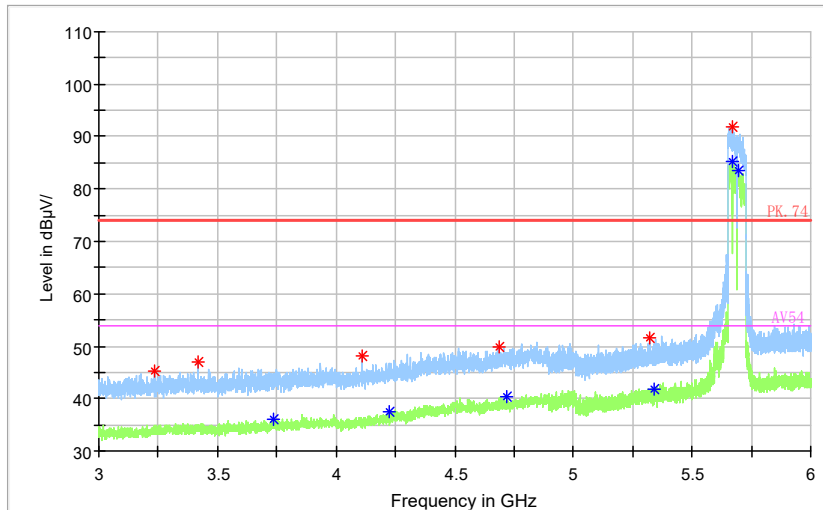

Frequency Range: 30MHz -1GHz  
Detector: QP mode  
Test Mode: 802.11ac(VHT80)

Full Spectrum

Preview Result 2-AVG    Preview Result 1-PK+    Critical\_Freqs AVG  
Critical\_Freqs PK+    PK.74    AV54  
Final\_Result PK+    Final\_Result AVG

Frequency Range: 1GHz -3GHz  
Detector: Av mode and PK mode  
Test Mode: 802.11ac(VHT80)

Full Spectrum

◆ Preview Result 2-AVG  
◆ Average-AVG  
◆ Final\_Result PK+
 ◆ Preview Result 1-PK+  
◆ PK.74  
◆ Final\_Result AVG
 \* MaxPeak-PK+  
◆ AV54