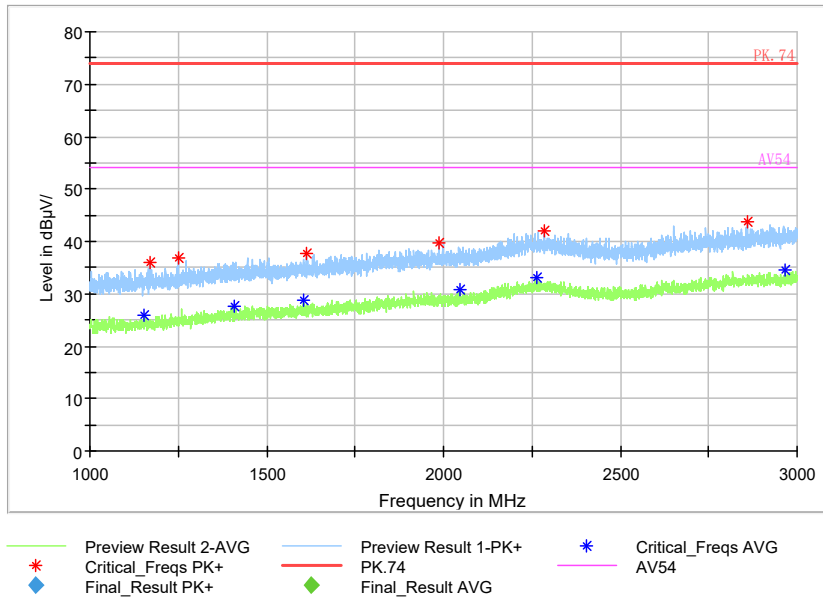

Full Spectrum

Frequency Range: 1GHz -3GHz
Detector: Av mode and PK mode
Test Mode: 802.11ac(VHT40)