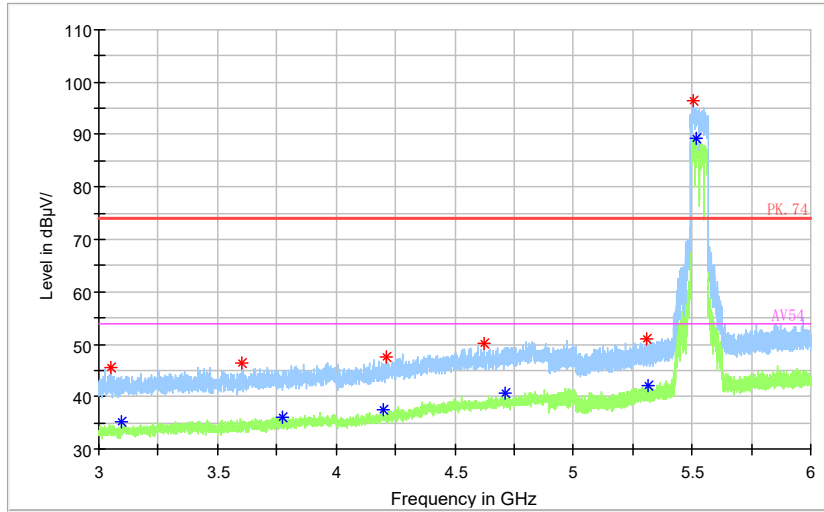

Frequency Range: 30MHz -1GHz  
Detector: QP mode  
Test Mode: 802.11ac(VHT80)

Full Spectrum

— Preview Result 2-AVG    — Preview Result 1-PK+    \* Critical\_Freqs AVG  
\* Critical\_Freqs PK+    — PK.74    ◆ Final\_Result AVG  
◆ Final\_Result PK+    — AV54

Frequency Range: 1GHz -3GHz  
Detector: Av mode and PK mode  
Test Mode: 802.11ac(VHT80)

Full Spectrum

◆ Preview Result 2-AVG  
◆ Average-AVG  
◆ Final\_Result PK+
 ◆ Preview Result 1-PK+  
◆ PK.74  
◆ Final\_Result AVG
 \* MaxPeak-PK+  
◆ AV54