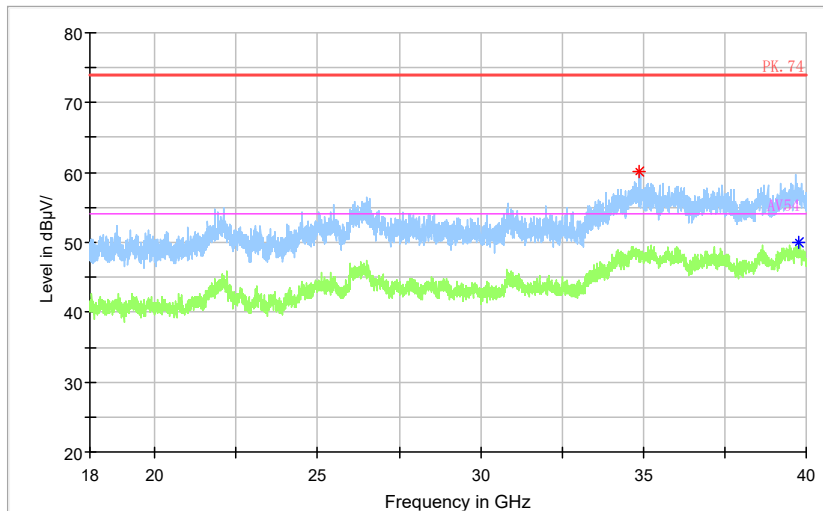

Full Spectrum

	Preview Result 2-AVG		Preview Result 1-PK+		Critical_Freqs AVG
	Critical_Freqs PK+		PK.74		AV54
	Final_Result PK+		Final_Result AVG		

Frequency Range: 18GHz -40GHz
Detector: Av mode and PK mode
Modulation type: 802.11n(HT20)