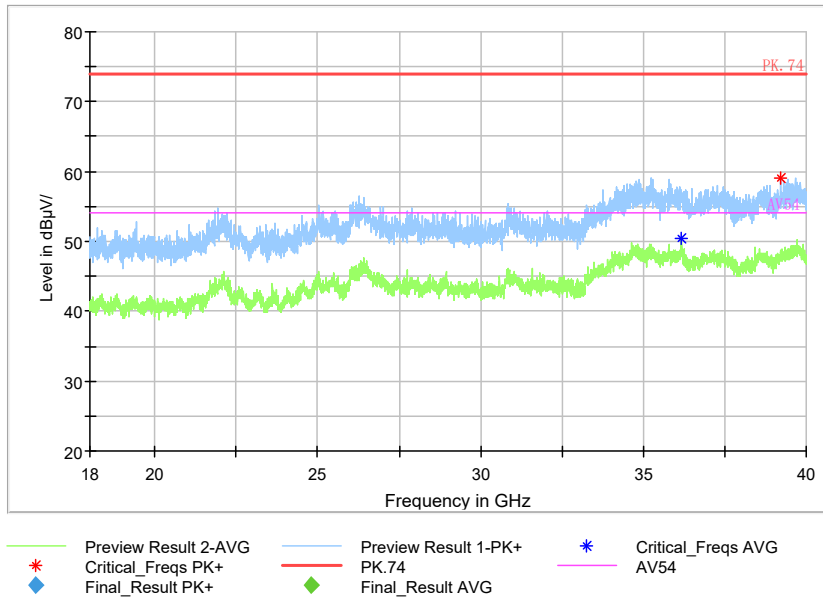

Frequency Range: 1GHz -3GHz  
Detector: Av mode and PK mode  
Modulation type: 802.11n(HT40)

Full Spectrum

Frequency Range: 3GHz -6GHz  
Detector: Av mode and PK mode  
Modulation type: 802.11n(HT40)

Full Spectrum

Frequency Range: 6GHz -18GHz  
Detector: Av mode and PK mode  
Modulation type: 802.11n(HT40)

Full Spectrum

Frequency Range: 18GHz -40GHz  
Detector: Av mode and PK mode  
Modulation type: 802.11n(HT40)