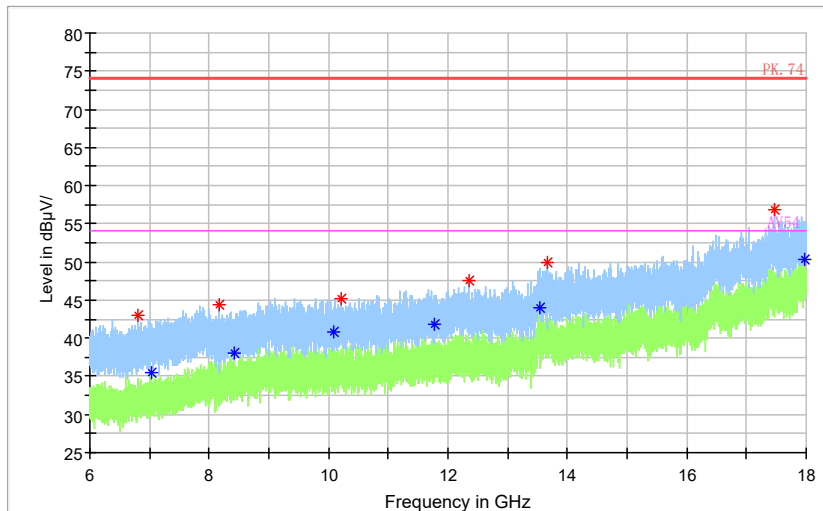

Frequency Range: 1GHz -3GHz  
Detector: Av mode and PK mode  
Test Mode: 802.11ac(VHT80)

Full Spectrum

◆ Preview Result 2-AVG  
◆ Average-AVG  
◆ Final\_Result PK+
 ◆ Preview Result 1-PK+  
◆ PK.74  
◆ Final\_Result AVG
 \* MaxPeak-PK+  
◆ AV54

Frequency Range: 3GHz -6GHz  
Detector: Av mode and PK mode  
Test Mode: 802.11ac(VHT80)

Full Spectrum

\* Preview Result 2-AVG  
\* Critical\_Freqs PK+
 ◆ Preview Result 1-PK+  
◆ PK.74  
◆ Final\_Result AVG
 \* Critical\_Freqs AVG  
◆ AV54