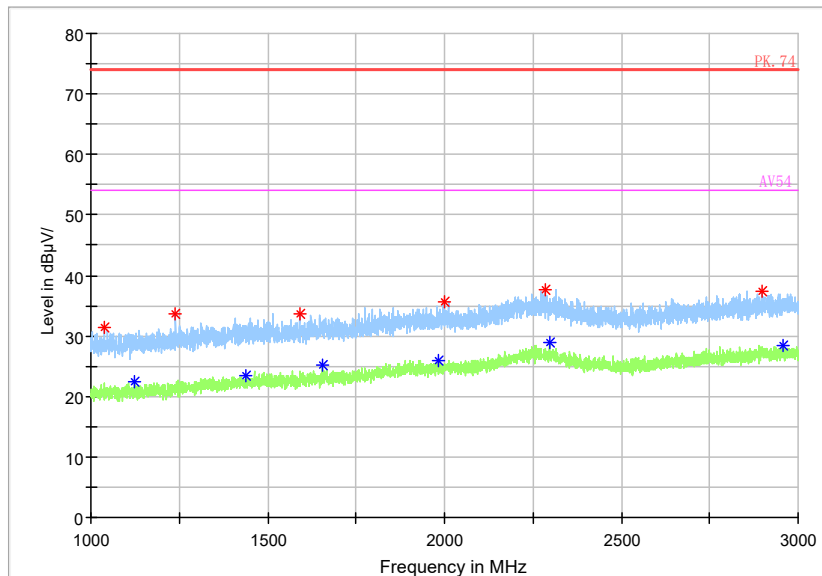

Full Spectrum

Frequency Range: 1GHz -3GHz
Detector: Av mode and PK mode
Modulation type: 802.11n(HT40)