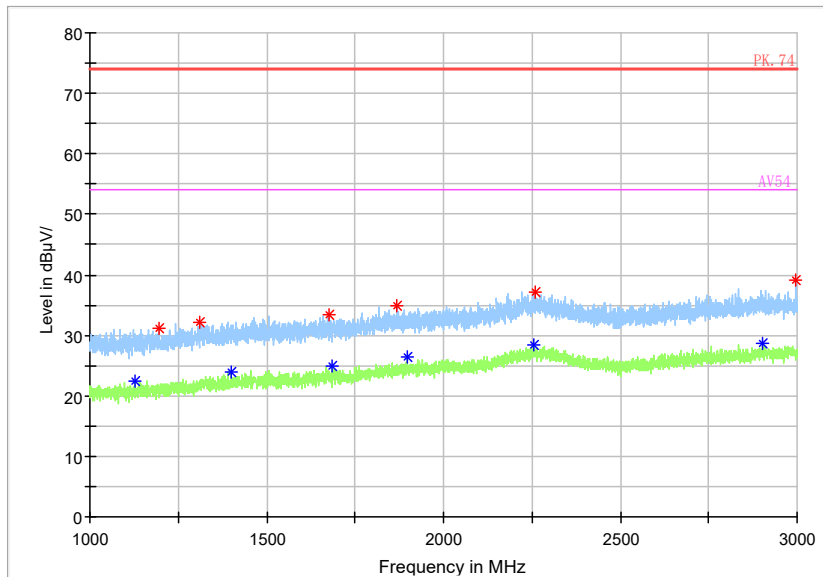

Full Spectrum

Frequency Range: 18GHz -40GHz  
Detector: Av mode and PK mode  
Modulation type: 802.11a

Full Spectrum

Frequency Range: 30MHz -1GHz  
Detector: QP mode  
Test Mode: 802.11n(HT20)

Full Spectrum