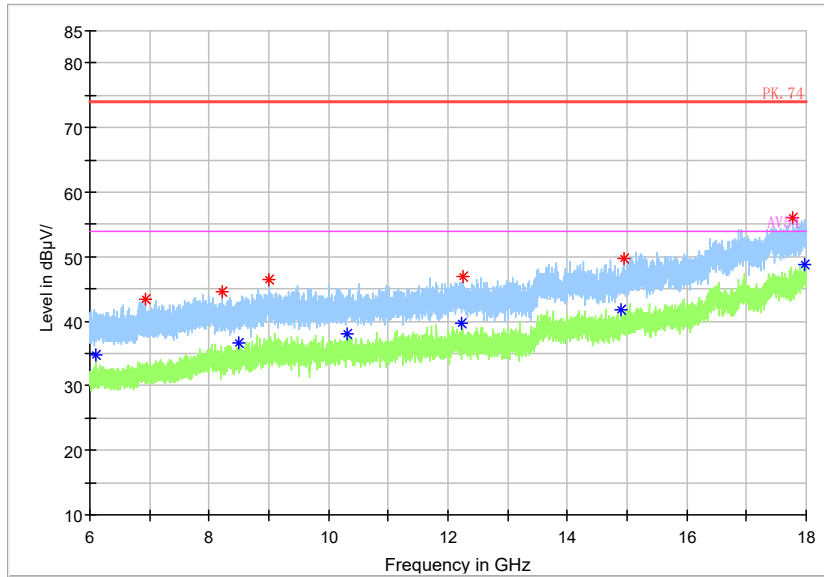

Full Spectrum

Frequency Range: 6GHz -18GHz
Detector: Av mode and PK mode
Test Mode: 802.11ac(VHT40)