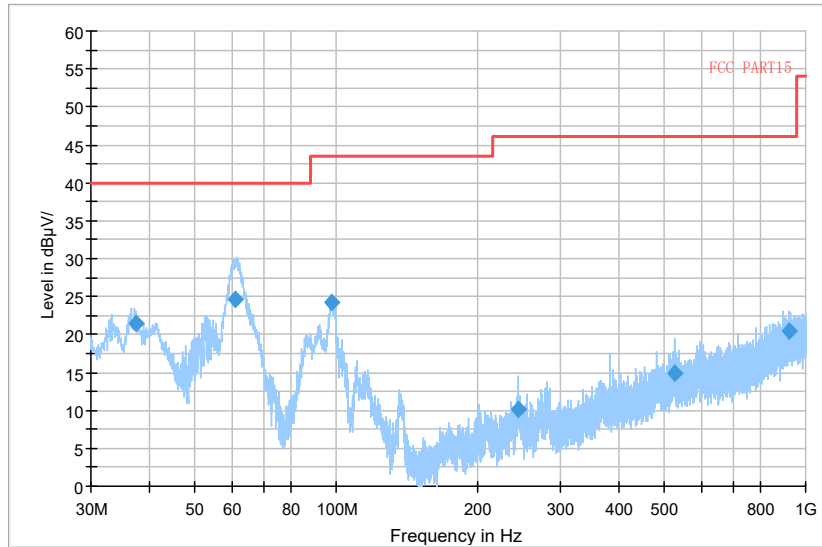

Full Spectrum

Frequency Range: 3GHz -6GHz  
Detector: Av mode and PK mode  
Test Mode: 802.11ac(VHT20)

Full Spectrum

Frequency Range: 6GHz -18GHz  
Detector: Av mode and PK mode  
Test Mode: 802.11ac(VHT20)

Full Spectrum

Frequency Range: 18GHz -40GHz  
 Detector: Av mode and PK mode  
 Test Mode: 802.11ac(VHT20)

Carrier frequency (MHz): 5700  
Channel No.:140

Full Spectrum

Preview Result 1-PK+    FCC PART15    Final\_Result QPK