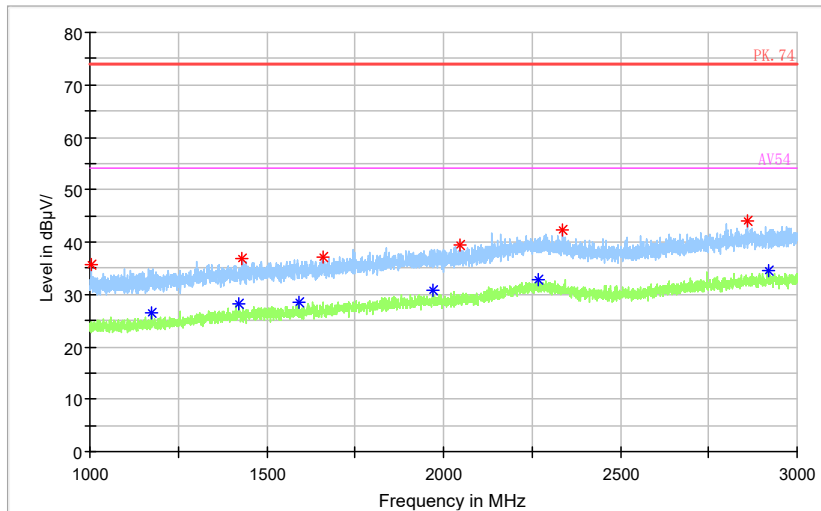

Full Spectrum

Preview Result 2-AVG   Preview Result 1-PK+   Critical_Freqs AVG
Critical_Freqs PK+   PK.74   AV54
Final_Result PK+   Final_Result AVG

Frequency Range: 1GHz -3GHz
Detector: Av mode and PK mode
Modulation type: 802.11n(HT40)