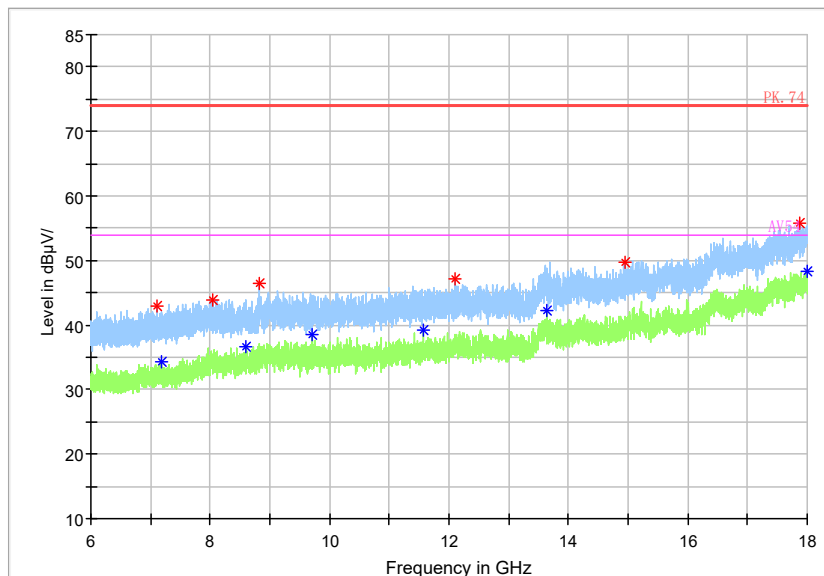

— Preview Result 2-AVG     — Preview Result 1-PK+     \* Critical\_Freqs AVG  
\* Critical\_Freqs PK+     — PK.74     — AV54  
◆ Final\_Result PK+     ◆ Final\_Result AVG

Frequency Range: 18GHz -40GHz  
Detector: Av mode and PK mode  
Modulation type: 802.11n(HT20)

Full Spectrum

— Preview Result 1-PK+    — FCC PART15    ◆ Final\_Result QPK

Frequency Range: 30MHz -1GHz  
Detector: QP mode  
Test Mode: 802.11ac(VHT20)

Full Spectrum

Frequency Range: 1GHz -3GHz  
Detector: Av mode and PK mode  
Test Mode: 802.11ac(VHT20)

Full Spectrum

Frequency Range: 3GHz -6GHz  
Detector: Av mode and PK mode  
Test Mode: 802.11ac(VHT20)

Full Spectrum

Frequency Range: 6GHz -18GHz  
Detector: Av mode and PK mode  
Test Mode: 802.11ac(VHT20)