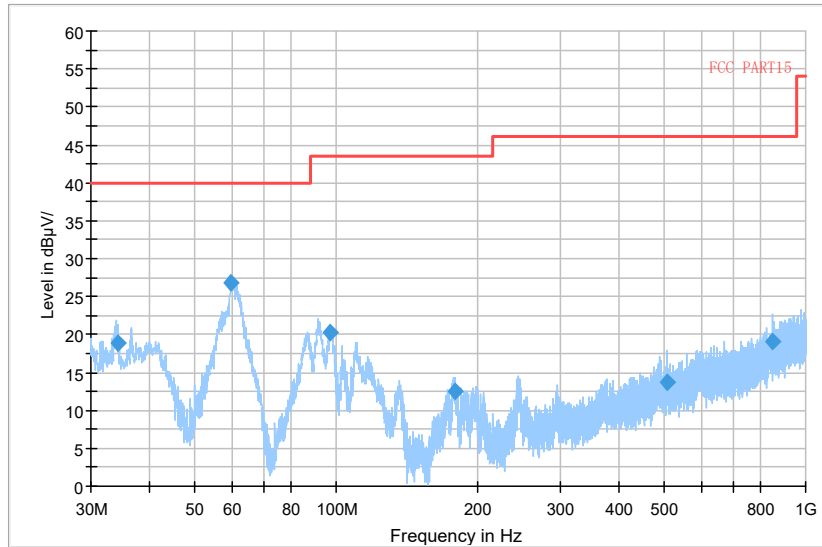

Frequency Range: 18GHz -40GHz  
 Detector: Av mode and PK mode  
 Test Mode: 802.11ac(VHT20)

Carrier frequency (MHz): 5755  
Channel No.:151

Full Spectrum

Preview Result 1-PK+    FCC PART15    Final\_Result QPK