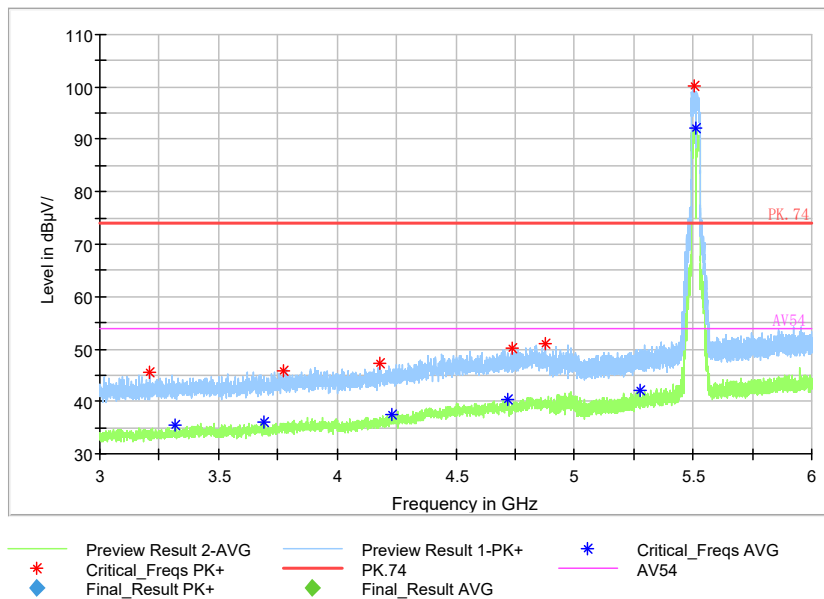

Frequency Range: 6GHz -18GHz  
Detector: Av mode and PK mode  
Modulation type: 802.11n(HT40)

Full Spectrum

Frequency Range: 18GHz -40GHz  
Detector: Av mode and PK mode  
Modulation type: 802.11n(HT40)

Full Spectrum

Frequency Range: 30MHz -1GHz  
Detector: QP mode  
Test Mode: 802.11ac(VHT40)

Full Spectrum

Frequency Range: 1GHz -3GHz  
Detector: Av mode and PK mode  
Test Mode: 802.11ac(VHT40)

Full Spectrum

Frequency Range: 3GHz -6GHz  
Detector: Av mode and PK mode  
Test Mode: 802.11ac(VHT40)

Full Spectrum

— Preview Result 2-AVG     — Preview Result 1-PK+     \* Critical\_Freqs AVG  
\* Critical\_Freqs PK+     — PK.74     — AV54  
◆ Final\_Result PK+     ◆ Final\_Result AVG