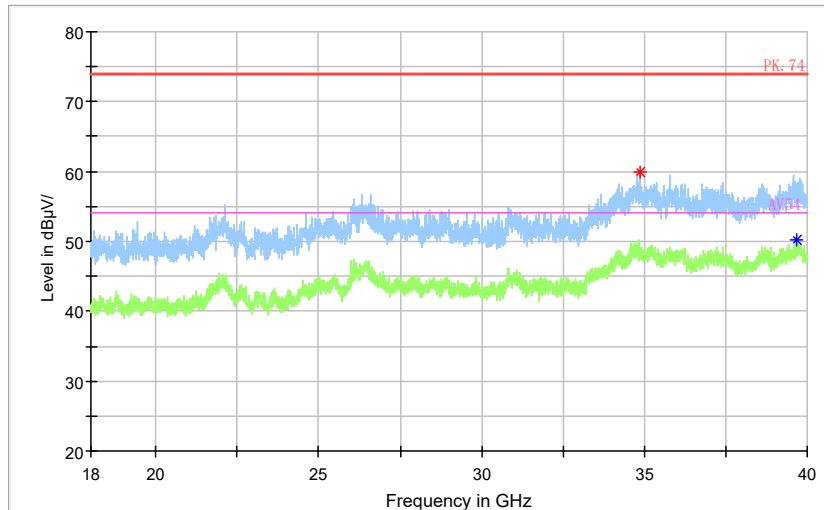

Full Spectrum

— Preview Result 2-AVG	— Preview Result 1-PK+	* Critical_Freqs AVG
* Critical_Freqs PK+	— PK.74	— AV54
◆ Final_Result PK+	◆ Final_Result AVG	

Frequency Range: 18GHz -40GHz
Detector: Av mode and PK mode
Test Mode: 802.11ac(VHT20)