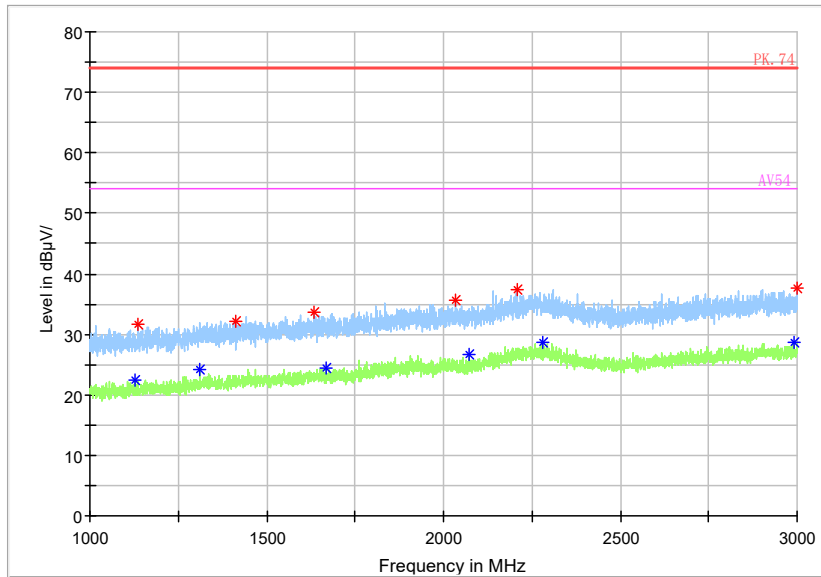

Full Spectrum

Frequency Range: 1GHz -3GHz
Detector: Av mode and PK mode
Test Mode: 802.11ac(VHT20)