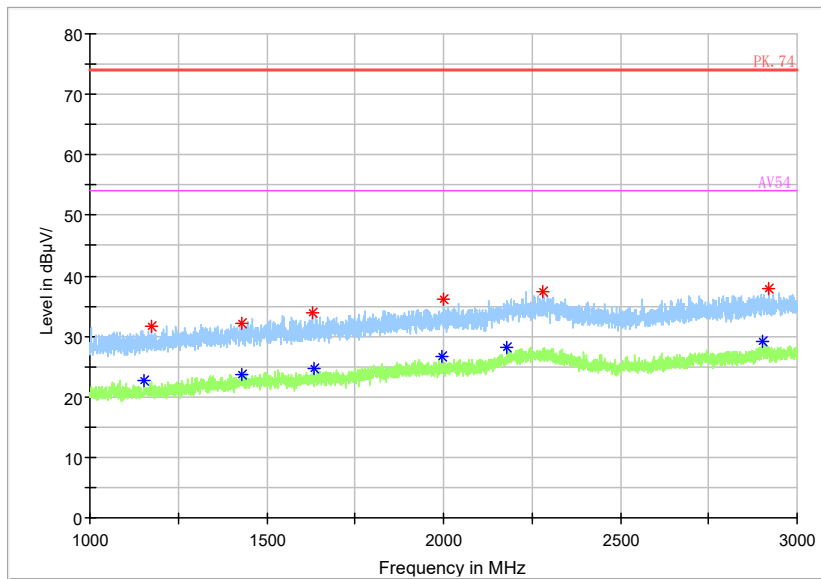

Full Spectrum

Frequency Range: 1GHz -3GHz
Detector: Av mode and PK mode
Test Mode: 802.11ac(VHT20)