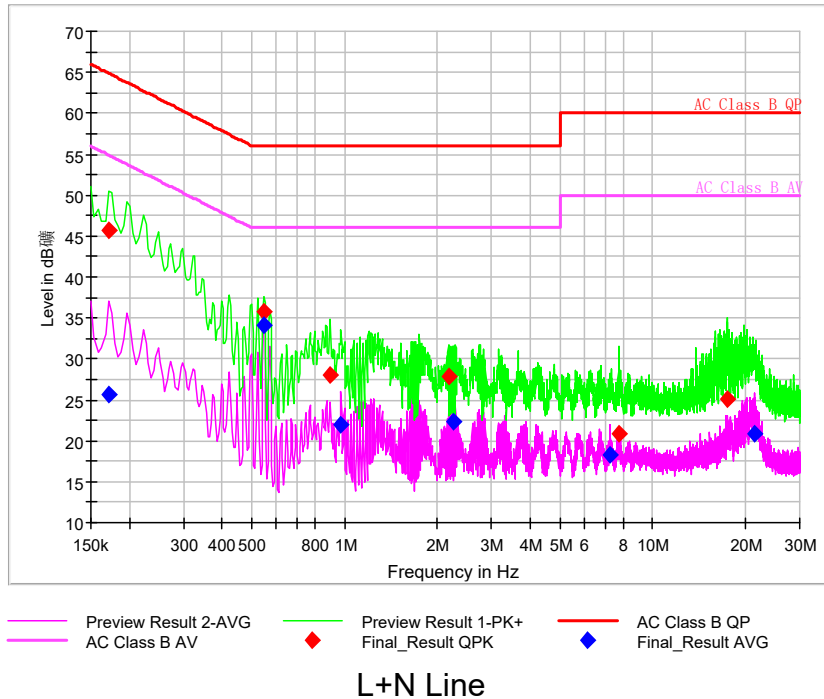

AC Power line Conducted Emission(EUT TX on (11n) + charging)

A "reference path loss" Corr.(dB) is established and the $L_{cable}+ATT+VDF$ is the attenuation of "reference path loss", and including the cable loss, the attenuation of the attenuator, the voltage division factor of AMN.

The measurement results are obtained as described below:

$$P_{result}=P_{mea}+ Corr.(dB)$$

Sample calculation: $(25.62 \text{ dB}\mu\text{V}) = (-4.08 \text{ dB}\mu\text{V}) + (29.7 \text{ dB})$, the corresponding frequency is 0.171321MHz.