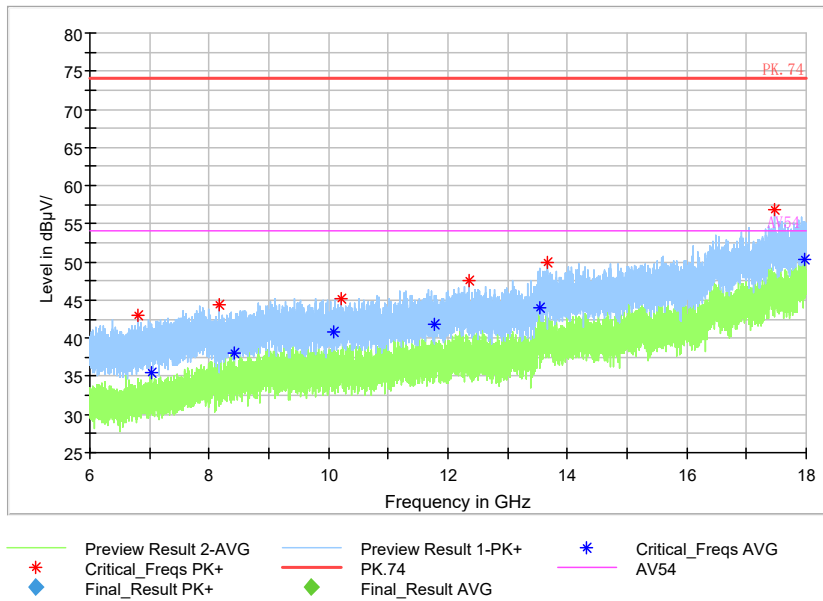

Full Spectrum

Preview Result 2-AVG    Preview Result 1-PK+    Critical\_Freqs AVG  
Critical\_Freqs PK+    PK.74    AV54  
Final\_Result PK+    Final\_Result AVG

Frequency Range: 1GHz -3GHz  
Detector: Av mode and PK mode  
Test Mode: 802.11ac(VHT20)

Full Spectrum

Frequency Range: 3GHz -6GHz  
Detector: Av mode and PK mode  
Test Mode: 802.11ac(VHT20)

Full Spectrum

Frequency Range: 6GHz -18GHz  
Detector: Av mode and PK mode  
Test Mode: 802.11ac(VHT20)