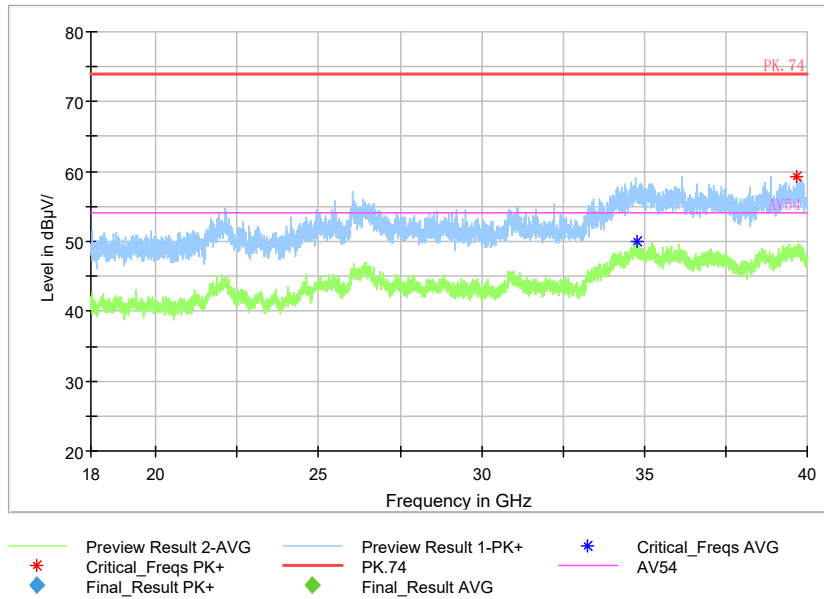

Full Spectrum

Frequency Range: 3GHz -6GHz  
Detector: Av mode and PK mode  
Modulation type: 802.11a

Full Spectrum

Frequency Range: 6GHz -18GHz  
Detector: Av mode and PK mode  
Modulation type: 802.11a

Full Spectrum

Frequency Range: 18GHz -40GHz  
Detector: Av mode and PK mode  
Modulation type: 802.11a

Full Spectrum

Frequency Range: 30MHz -1GHz  
Detector: QP mode  
Test Mode: 802.11n(HT20)

Full Spectrum

Frequency Range: 1GHz -3GHz  
Detector: Av mode and PK mode  
Modulation type: 802.11n(HT20)