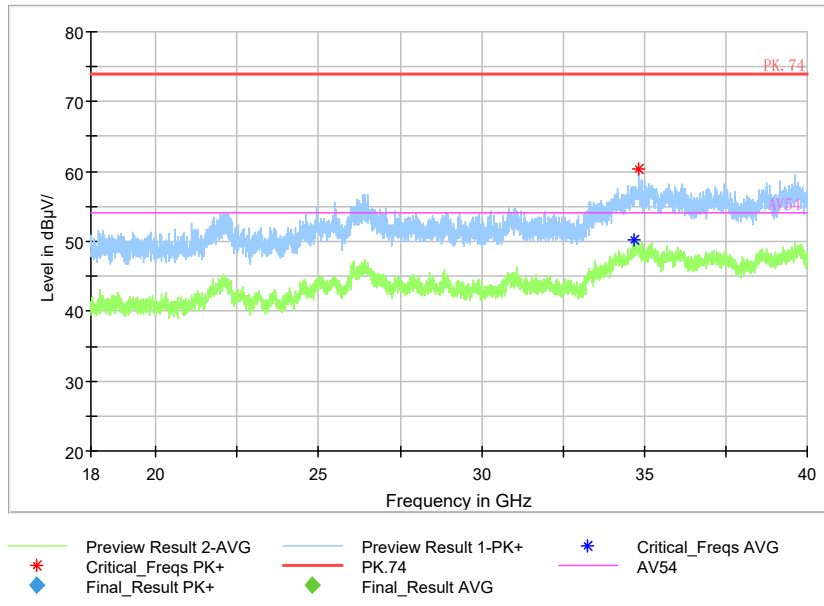

Frequency Range: 1GHz -3GHz  
Detector: Av mode and PK mode  
Test Mode: 802.11ac(VHT80)

Full Spectrum

◆ Preview Result 2-AVG  
◆ Average-AVG  
◆ Final\_Result PK+
 ◆ Preview Result 1-PK+  
◆ PK.74  
◆ Final\_Result AVG
 \* MaxPeak-PK+  
◆ AV54

Frequency Range: 3GHz -6GHz  
Detector: Av mode and PK mode  
Test Mode: 802.11ac(VHT80)

Full Spectrum

\* Preview Result 2-AVG  
\* Critical\_Freqs PK+
 \* Preview Result 1-PK+  
\* PK.74  
\* Final\_Result AVG
 \* Critical\_Freqs AVG  
\* AV54

Frequency Range: 6GHz -18GHz  
Detector: Av mode and PK mode  
Test Mode: 802.11ac(VHT80)

Full Spectrum

Frequency Range: 18GHz -40GHz  
 Detector: Av mode and PK mode  
 Test Mode: 802.11ac(VHT80)

Carrier frequency (MHz): 5610  
Channel No.:122