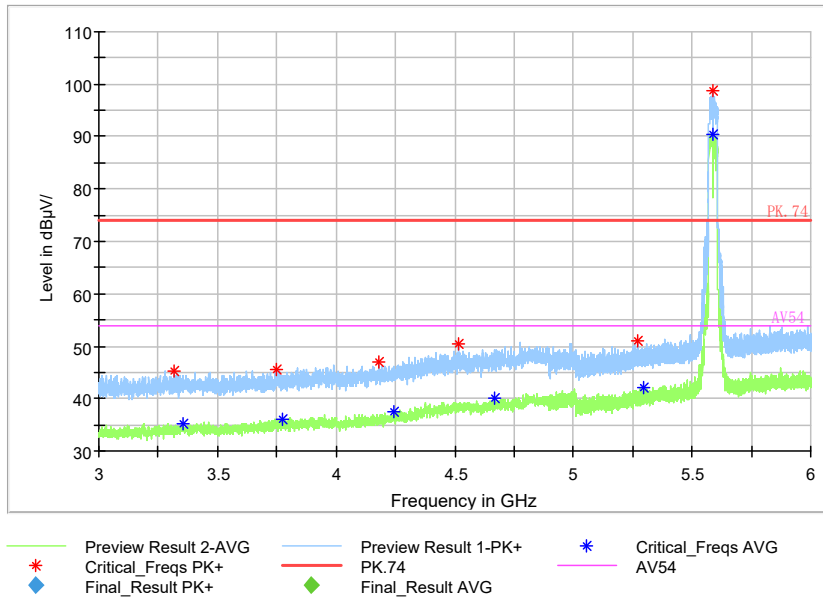

Full Spectrum

Frequency Range: 3GHz -6GHz
Detector: Av mode and PK mode
Modulation type: 802.11n(HT40)