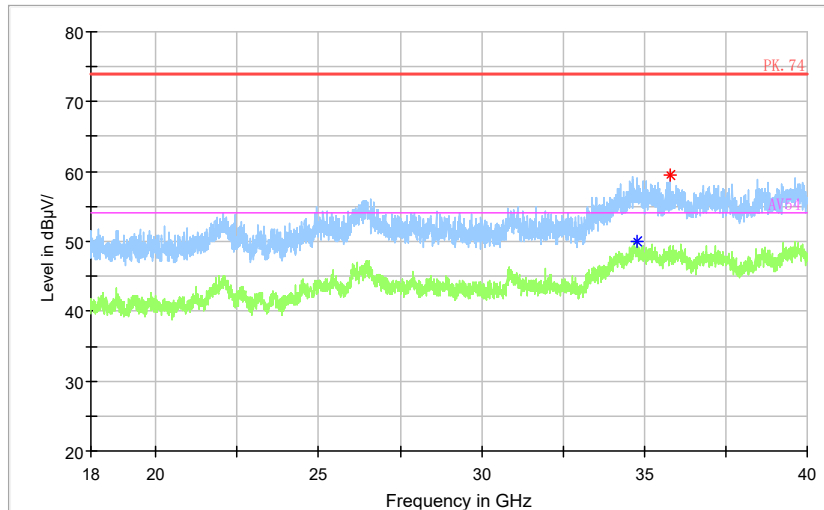

Full Spectrum

— Preview Result 2-AVG   — Preview Result 1-PK+   * Critical_Freqs AVG
* Critical_Freqs PK+   — PK.74   AV54
◆ Final_Result PK+   ◆ Final_Result AVG

Frequency Range: 18GHz -40GHz
Detector: Av mode and PK mode
Test Mode: 802.11ac(VHT20)