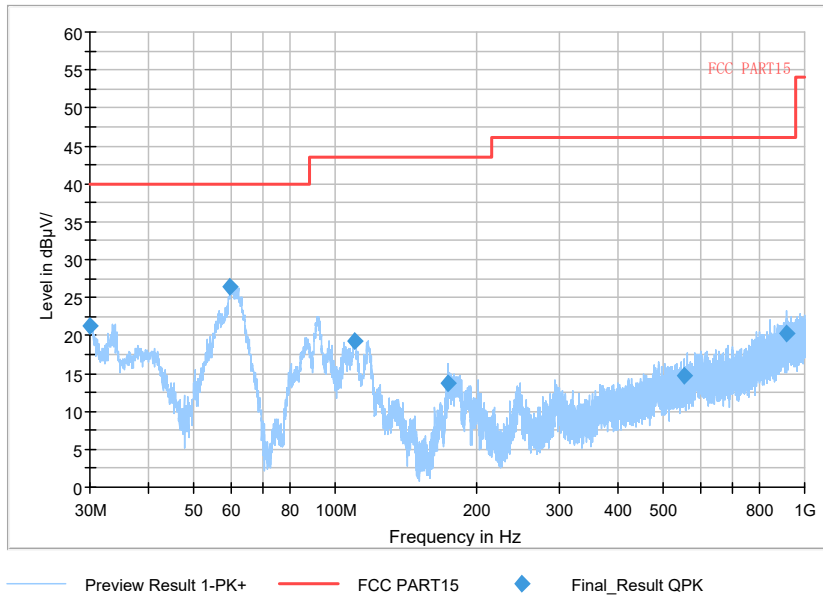

Frequency Range: 18GHz -40GHz  
 Detector: Av mode and PK mode  
 Test Mode: 802.11ac(VHT80)

Carrier frequency (MHz): 5745  
Channel No.:149

Frequency Range: 30MHz -1GHz  
Detector: QP mode  
Test Mode: 802.11a

Frequency Range: 1GHz -3GHz  
Detector: Av mode and PK mode  
Modulation type: 802.11a

Full Spectrum

Frequency Range: 3GHz -6GHz  
Detector: Av mode and PK mode  
Modulation type: 802.11a

Full Spectrum

Frequency Range: 6GHz -18GHz  
Detector: Av mode and PK mode  
Modulation type: 802.11a

Full Spectrum

Frequency Range: 18GHz -40GHz  
 Detector: Av mode and PK mode  
 Modulation type: 802.11a

Full Spectrum

Frequency Range: 30MHz -1GHz  
 Detector: QP mode  
 Test Mode: 802.11n(HT20)

Full Spectrum