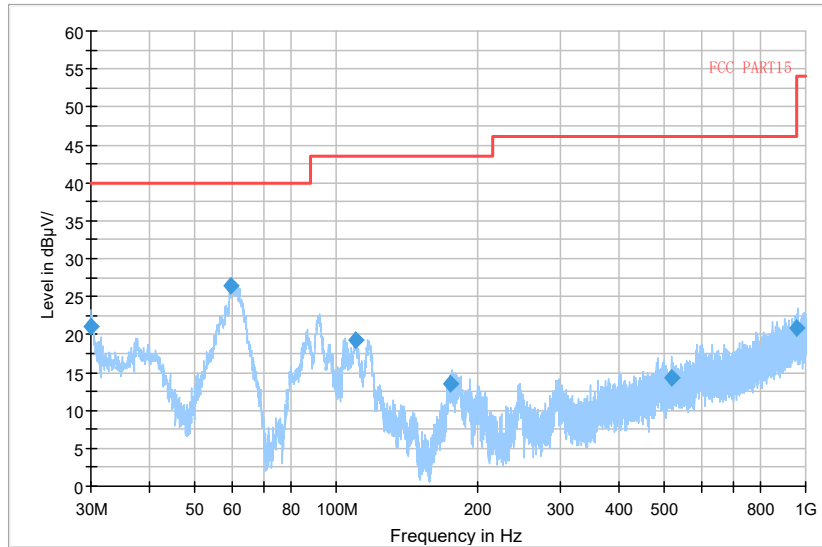

Full Spectrum

— Preview Result 2-AVG     — Preview Result 1-PK+     \* Critical\_Freqs AVG  
\* Critical\_Freqs PK+     — PK.74     AV54  
◆ Final\_Result PK+     ◆ Final\_Result AVG

Frequency Range: 18GHz -40GHz  
 Detector: Av mode and PK mode  
 Test Mode: 802.11ac(VHT20)

Carrier frequency (MHz): 5785  
Channel No.:157

Full Spectrum

Preview Result 1-PK+    FCC PART15    Final\_Result QPK

Frequency Range: 30MHz -1GHz  
Detector: QP mode  
Test Mode: 802.11a

Full Spectrum

Frequency Range: 1GHz -3GHz  
Detector: Av mode and PK mode  
Modulation type: 802.11a