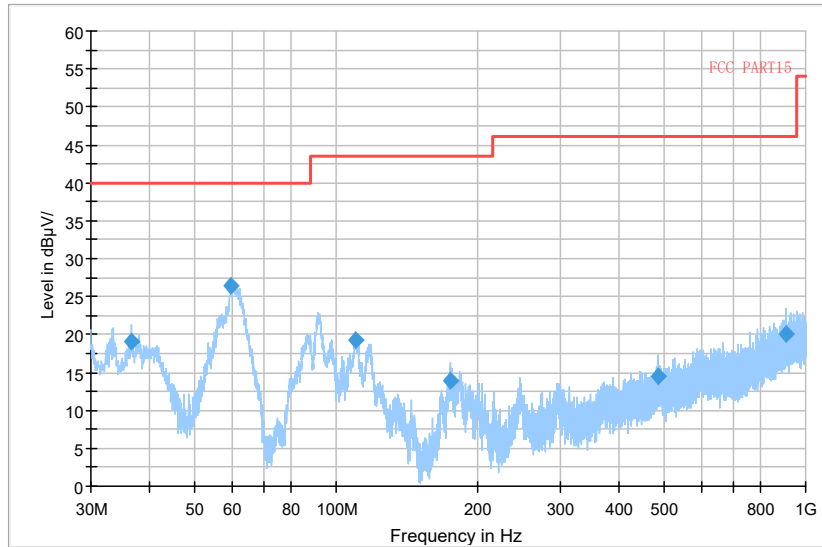

Carrier frequency (MHz): 5825
Channel No.:165

Full Spectrum

— Preview Result 1-PK+   — FCC PART15   ◆ Final_Result QPK

Frequency Range: 30MHz -1GHz
Detector: QP mode
Test Mode: 802.11a