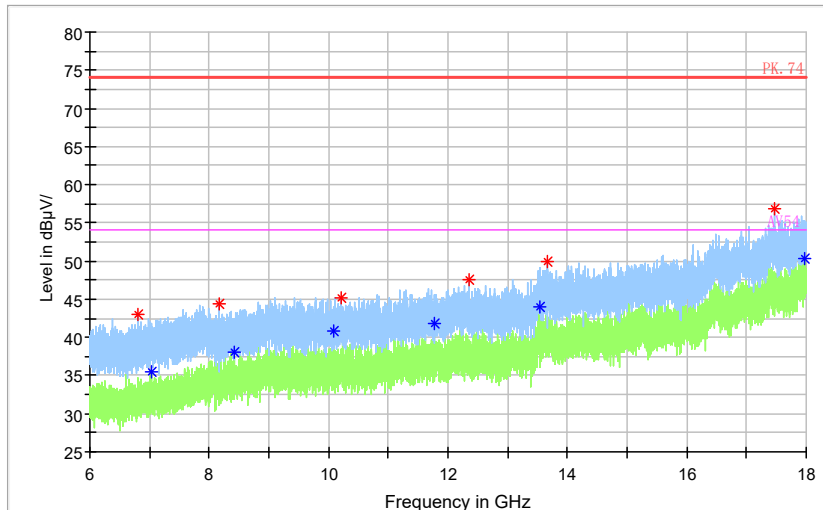

Frequency Range: 6GHz -18GHz  
Detector: Av mode and PK mode  
Modulation type: 802.11n(HT40)

Full Spectrum

Frequency Range: 18GHz -40GHz  
Detector: Av mode and PK mode  
Modulation type: 802.11n(HT40)

Full Spectrum

Frequency Range: 30MHz -1GHz  
Detector: QP mode  
Test Mode: 802.11ac(VHT40)

Full Spectrum

Frequency Range: 1GHz -3GHz  
Detector: Av mode and PK mode  
Test Mode: 802.11ac(VHT40)

Full Spectrum

Frequency Range: 3GHz -6GHz  
Detector: Av mode and PK mode  
Test Mode: 802.11ac(VHT40)

Full Spectrum

— Preview Result 2-AVG     — Preview Result 1-PK+     \* Critical\_Freqs AVG  
\* Critical\_Freqs PK+     — PK.74     — AV54  
◆ Final\_Result PK+     ◆ Final\_Result AVG