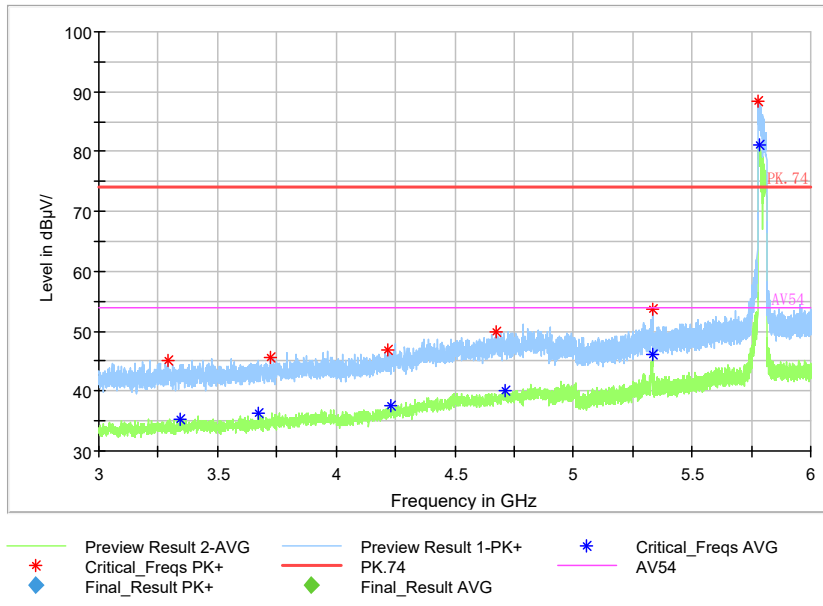

Full Spectrum

Frequency Range: 3GHz -6GHz
Detector: Av mode and PK mode
Modulation type: 802.11n(HT40)