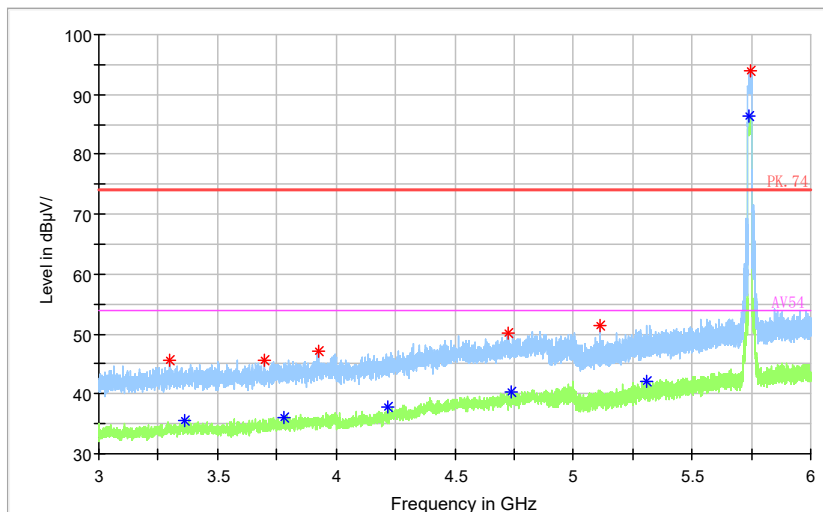

Full Spectrum

— Preview Result 2-AVG   — Preview Result 1-PK+   * Critical_Freqs AVG
* Critical_Freqs PK+   — PK.74   — AV54
◆ Final_Result PK+   ◆ Final_Result AVG

Frequency Range: 3GHz -6GHz
Detector: Av mode and PK mode
Modulation type: 802.11n(HT20)