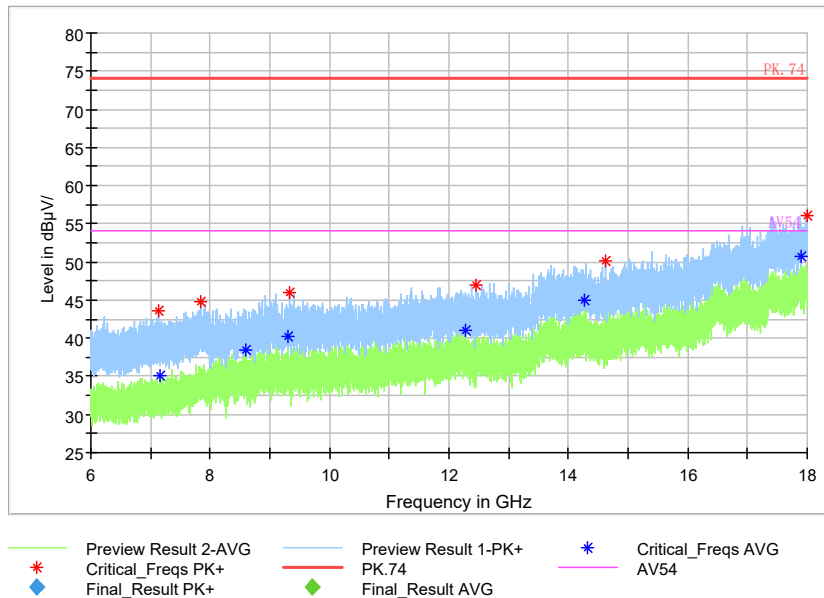

Frequency Range: 30MHz -1GHz  
Detector: QP mode  
Test Mode: 802.11a

Full Spectrum

Preview Result 2-AVG    Preview Result 1-PK+    Critical\_Freqs AVG  
Critical\_Freqs PK+    PK.74    AV54  
Final\_Result PK+    Final\_Result AVG

Frequency Range: 1GHz -3GHz  
Detector: Av mode and PK mode  
Modulation type: 802.11a

Full Spectrum

Frequency Range: 3GHz -6GHz  
 Detector: Av mode and PK mode  
 Modulation type: 802.11a

Full Spectrum