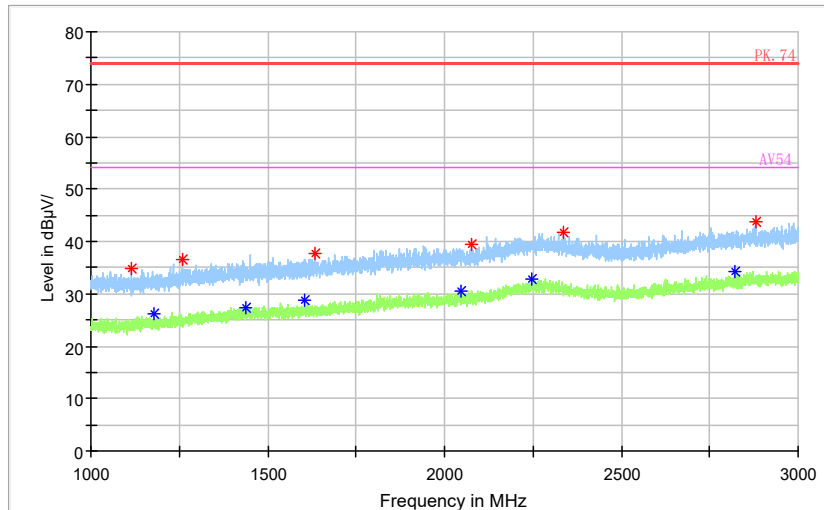

Frequency Range: 1GHz -3GHz  
Detector: Av mode and PK mode  
Modulation type: 802.11a

Full Spectrum

Frequency Range: 3GHz -6GHz  
 Detector: Av mode and PK mode  
 Modulation type: 802.11a

Full Spectrum

Frequency Range: 6GHz -18GHz  
 Detector: Av mode and PK mode  
 Modulation type: 802.11a

Full Spectrum

Frequency Range: 18GHz -40GHz  
 Detector: Av mode and PK mode  
 Modulation type: 802.11a

Full Spectrum

Frequency Range: 30MHz -1GHz  
 Detector: QP mode  
 Test Mode: 802.11n(HT20)

Full Spectrum

— Preview Result 2-AVG    — Preview Result 1-PK+    \* Critical\_Freqs AVG  
\* Critical\_Freqs PK+    — PK.74    — AV54  
◆ Final\_Result PK+    ◆ Final\_Result AVG