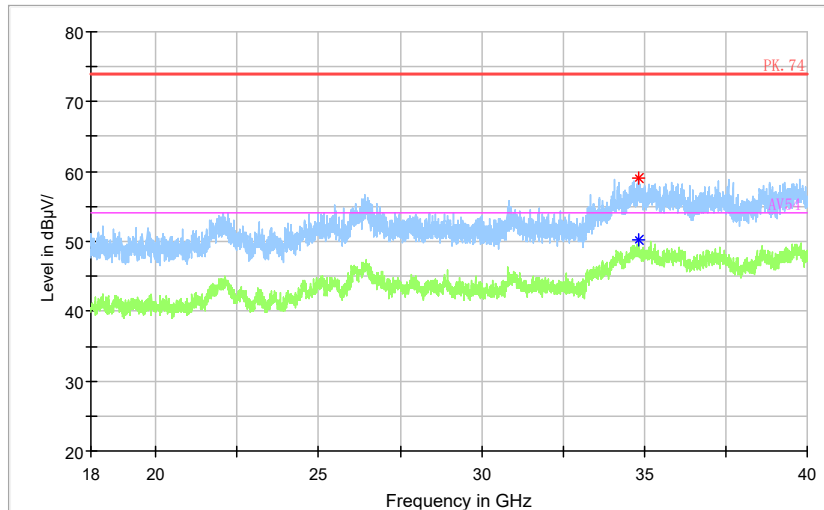

Full Spectrum

◆ Preview Result 2-AVG   ◆ Preview Result 1-PK+   ◆ Critical_Freqs AVG AV54
◆ Critical_Freqs PK+   ◆ PK.74   ◆ Critical_Freqs AVG AV54
◆ Final_Result PK+   ◆ Final_Result AVG

Frequency Range: 18GHz -40GHz
Detector: Av mode and PK mode
Test Mode: 802.11ac(VHT20)