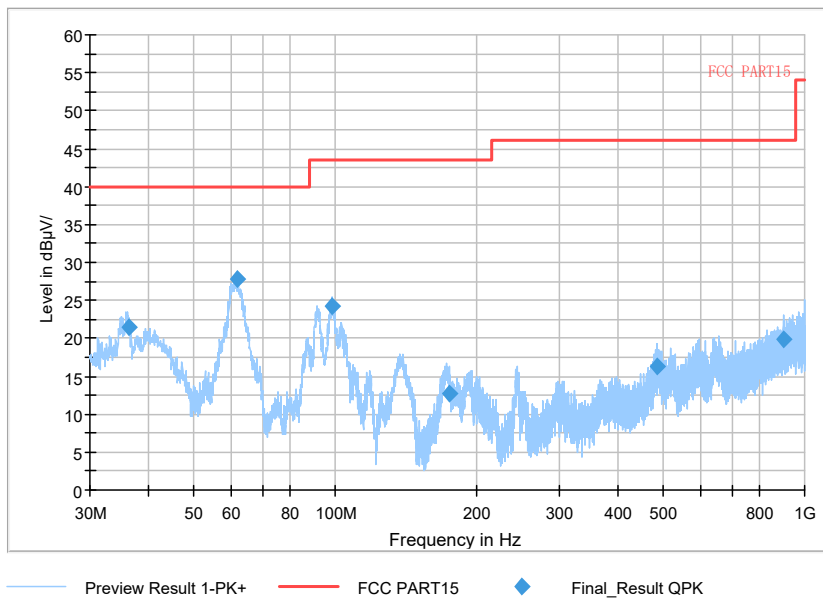

Full Spectrum

Frequency Range: 30MHz -1GHz
Detector: QP mode
Test Mode: 802.11ac(VHT40)