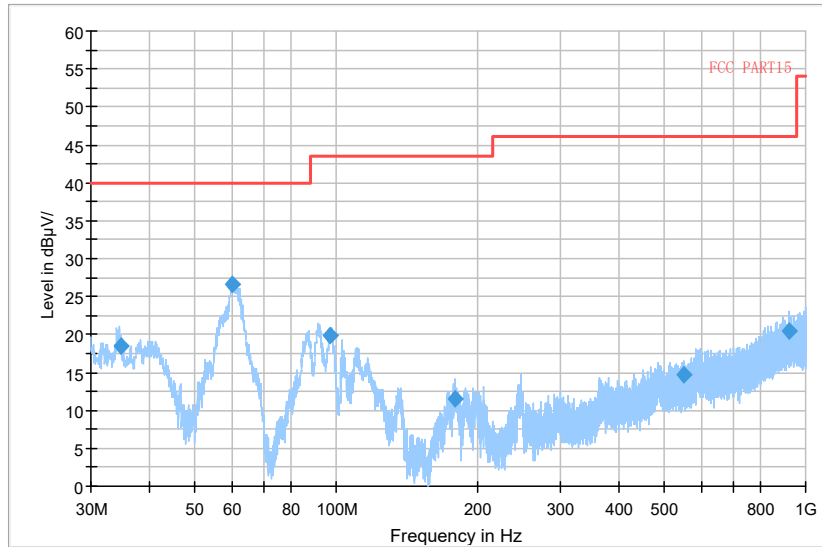

Carrier frequency (MHz): 5775
Channel No.:155

Full Spectrum

— Preview Result 1-PK+   — FCC PART15   ◆ Final_Result QPK

Frequency Range: 30MHz -1GHz
Detector: QP mode
Test Mode: 802.11ac(VHT80)