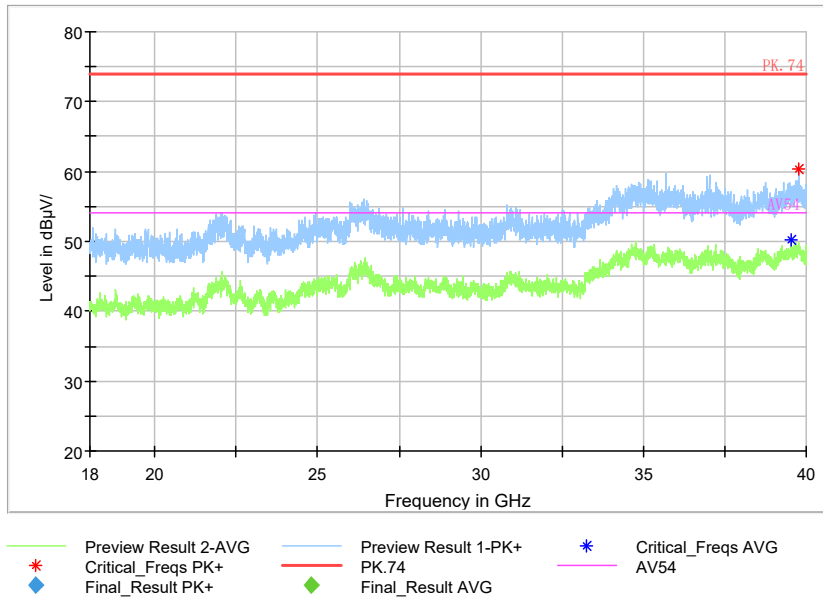

Frequency Range: 30MHz -1GHz  
Detector: QP mode  
Test Mode: 802.11a

Full Spectrum

Preview Result 2-AVG    Preview Result 1-PK+    Critical\_Freqs AVG  
Critical\_Freqs PK+    PK.74    AV54  
Final\_Result PK+    Final\_Result AVG

Frequency Range: 1GHz -3GHz  
Detector: Av mode and PK mode  
Modulation type: 802.11a

Full Spectrum

Frequency Range: 3GHz -6GHz  
 Detector: Av mode and PK mode  
 Modulation type: 802.11a

Full Spectrum

Frequency Range: 6GHz -18GHz  
 Detector: Av mode and PK mode  
 Modulation type: 802.11a

Full Spectrum

Frequency Range: 18GHz -40GHz  
 Detector: Av mode and PK mode  
 Modulation type: 802.11a

Full Spectrum