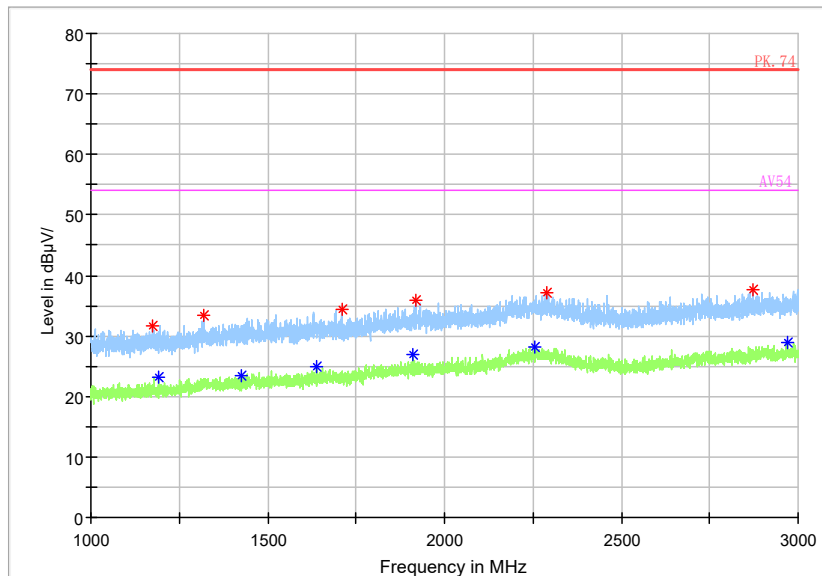

Full Spectrum

Frequency Range: 1GHz -3GHz
Detector: Av mode and PK mode
Test Mode: 802.11ac(VHT80)