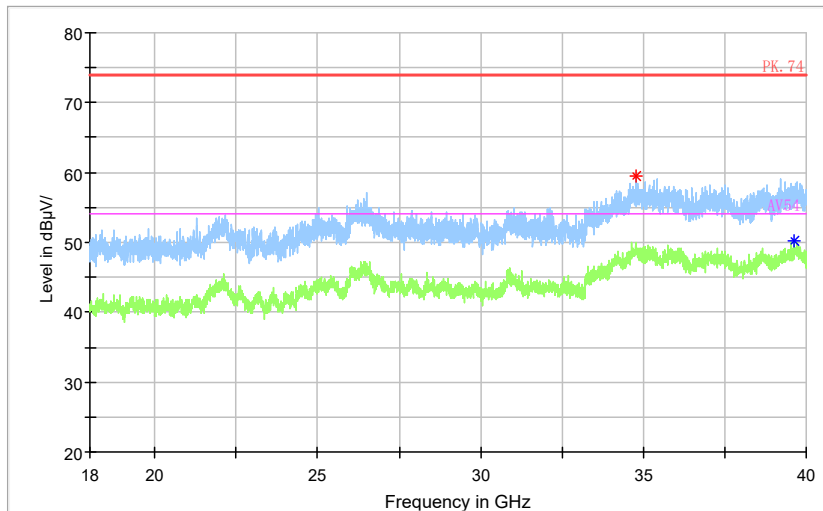

Full Spectrum

— Preview Result 2-AVG   — Preview Result 1-PK+   * Critical_Freqs AVG
* Critical_Freqs PK+   — PK.74   — AV54
◆ Final_Result PK+   ◆ Final_Result AVG

Frequency Range: 18GHz -40GHz
Detector: Av mode and PK mode
Modulation type: 802.11n(HT20)