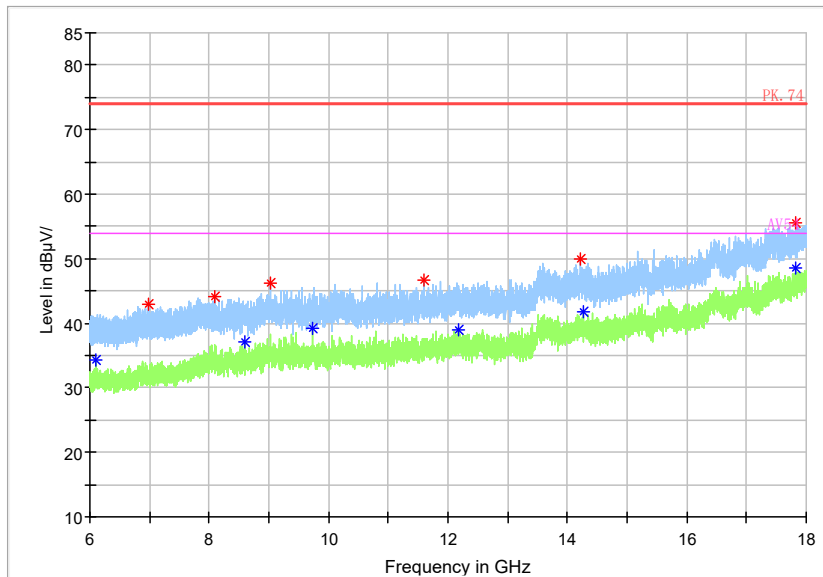

Full Spectrum

Frequency Range: 18GHz -40GHz  
 Detector: Av mode and PK mode  
 Modulation type: 802.11a

Full Spectrum

Frequency Range: 30MHz -1GHz  
 Detector: QP mode  
 Test Mode: 802.11n(HT20)

Full Spectrum

Frequency Range: 1GHz -3GHz  
Detector: Av mode and PK mode  
Modulation type: 802.11n(HT20)

Full Spectrum

— Preview Result 2-AVG     — Preview Result 1-PK+     \* Critical\_Freqs AVG  
\* Critical\_Freqs PK+     — PK.74     — AV54  
◆ Final\_Result PK+     ◆ Final\_Result AVG

Frequency Range: 3GHz -6GHz  
Detector: Av mode and PK mode  
Modulation type: 802.11n(HT20)

Full Spectrum

Frequency Range: 6GHz -18GHz  
Detector: Av mode and PK mode  
Modulation type: 802.11n(HT20)

Full Spectrum