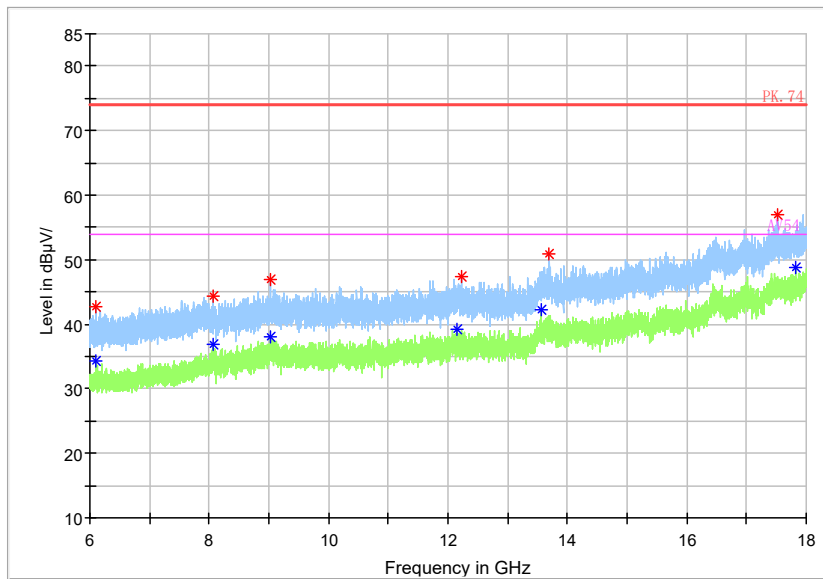

Full Spectrum

Frequency Range: 6GHz -18GHz
Detector: Av mode and PK mode
Modulation type: 802.11a