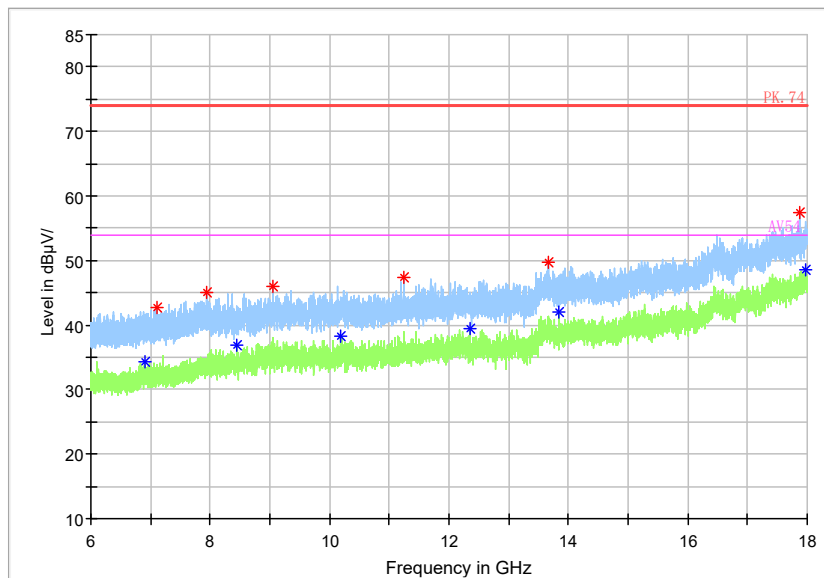

Full Spectrum

Frequency Range: 6GHz -18GHz
Detector: Av mode and PK mode
Test Mode: 802.11ac(VHT20)