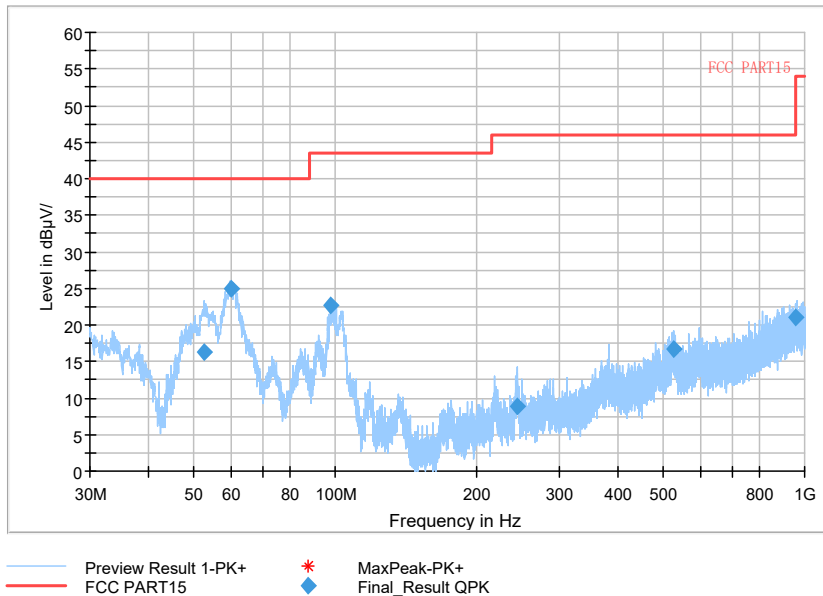

Frequency Range: 1GHz -3GHz  
Detector: Av mode and PK mode  
Modulation type: 802.11a

Full Spectrum

Frequency Range: 3GHz -6GHz  
 Detector: Av mode and PK mode  
 Modulation type: 802.11a

Full Spectrum

Frequency Range: 6GHz -18GHz  
 Detector: Av mode and PK mode  
 Modulation type: 802.11a

Full Spectrum

Frequency Range: 18GHz -40GHz  
 Detector: Av mode and PK mode  
 Modulation type: 802.11a

Full Spectrum