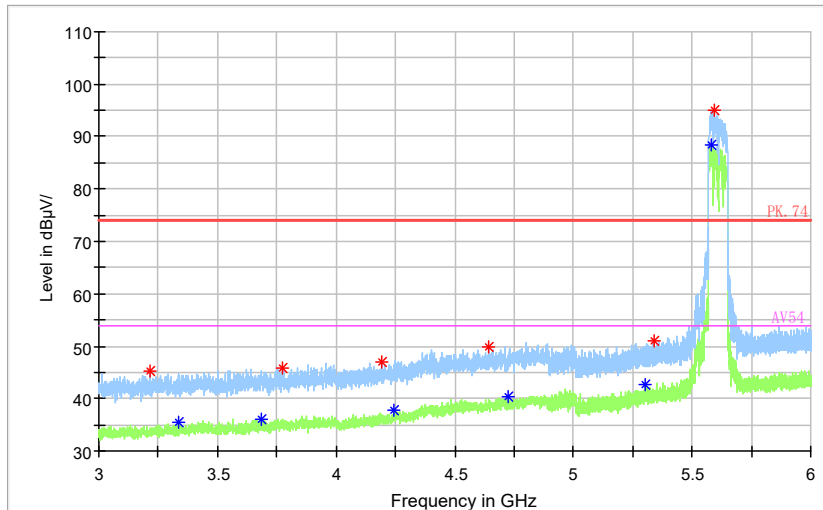

Frequency Range: 6GHz -18GHz  
Detector: Av mode and PK mode  
Test Mode: 802.11ac(VHT80)

Full Spectrum

Frequency Range: 18GHz -40GHz  
 Detector: Av mode and PK mode  
 Test Mode: 802.11ac(VHT80)

Carrier frequency (MHz): 5610  
Channel No.:122

Full Spectrum

Preview Result 1-PK+    FCC PART15    Final\_Result QPK

Frequency Range: 30MHz -1GHz  
Detector: QP mode  
Test Mode: 802.11ac(VHT80)

Full Spectrum

Preview Result 2-AVG    Preview Result 1-PK+    Critical\_Freqs AVG  
Critical\_Freqs PK+    PK.74    Final\_Result AVG  
Final\_Result PK+    AV54

Frequency Range: 1GHz -3GHz  
Detector: Av mode and PK mode  
Test Mode: 802.11ac(VHT80)

Full Spectrum

◆ Preview Result 2-AVG  
◆ Average-AVG  
◆ Final\_Result PK+
 ◆ Preview Result 1-PK+  
◆ PK.74  
◆ Final\_Result AVG
 \* MaxPeak-PK+  
◆ AV54