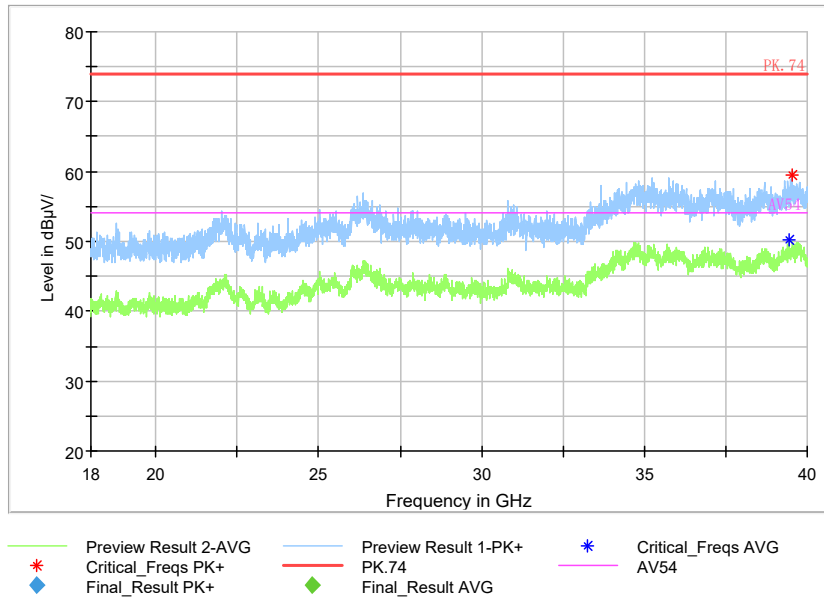

Full Spectrum

Frequency Range: 18GHz -40GHz
Detector: Av mode and PK mode
Modulation type: 802.11n(HT40)