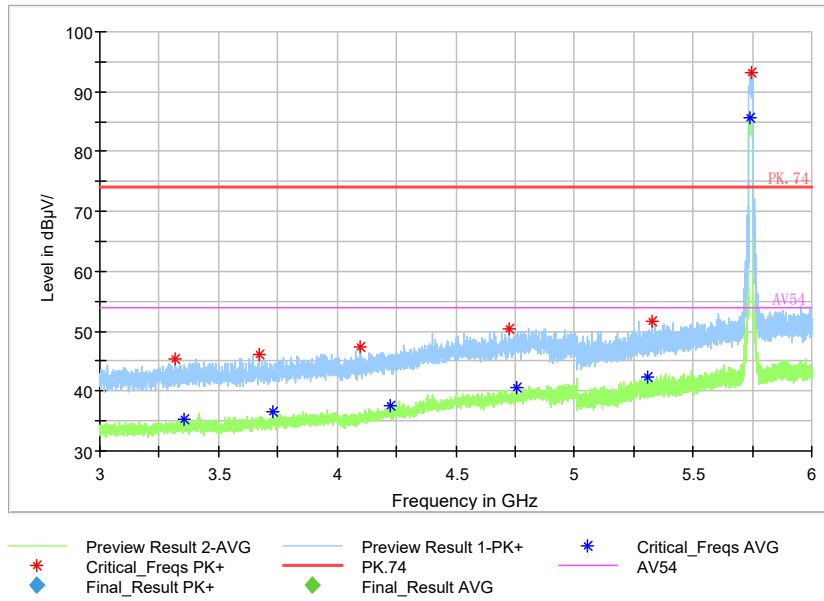

— Preview Result 2-AVG     — Preview Result 1-PK+     \* Critical\_Freqs AVG  
\* Critical\_Freqs PK+     — PK.74     — AV54  
◆ Final\_Result PK+     ◆ Final\_Result AVG

Frequency Range: 18GHz -40GHz  
Detector: Av mode and PK mode  
Modulation type: 802.11n(HT20)

Full Spectrum

— Preview Result 1-PK+    — FCC PART15    ◆ Final\_Result QPK

Frequency Range: 30MHz -1GHz  
Detector: QP mode  
Test Mode: 802.11ac(VHT20)

Full Spectrum

Frequency Range: 1GHz -3GHz  
Detector: Av mode and PK mode  
Test Mode: 802.11ac(VHT20)

Full Spectrum

Frequency Range: 3GHz -6GHz  
Detector: Av mode and PK mode  
Test Mode: 802.11ac(VHT20)

Full Spectrum

Frequency Range: 6GHz -18GHz  
Detector: Av mode and PK mode  
Test Mode: 802.11ac(VHT20)