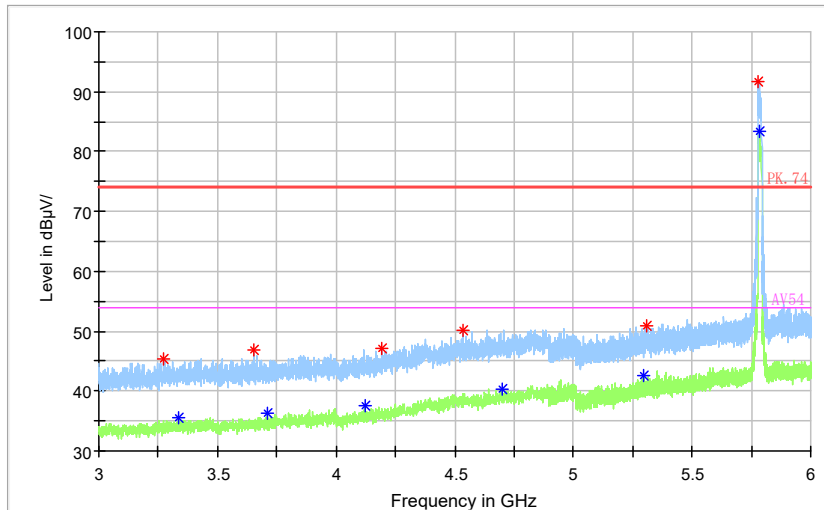

Full Spectrum

◆ Preview Result 2-AVG   ◆ Preview Result 1-PK+   * Critical_Freqs AVG
* Critical_Freqs PK+   — PK.74   — AV54
◆ Final_Result PK+   ◆ Final_Result AVG

Frequency Range: 3GHz -6GHz
Detector: Av mode and PK mode
Test Mode: 802.11ac(VHT20)