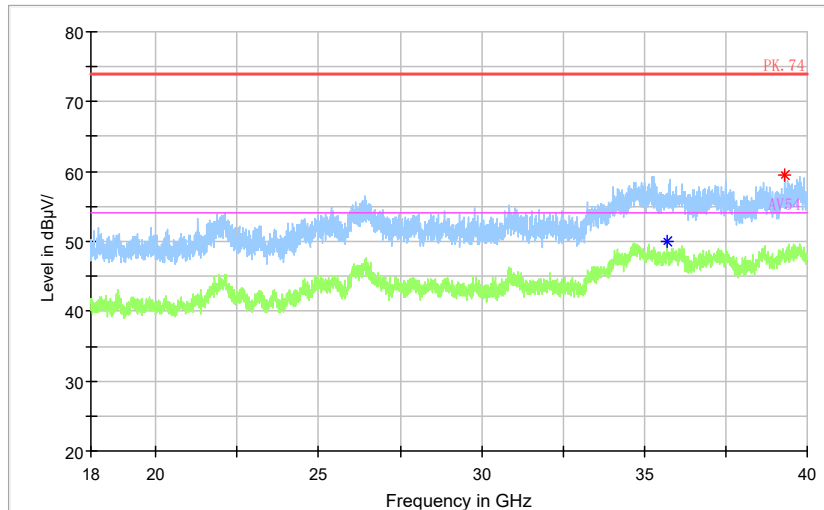

Full Spectrum

◆ Preview Result 2-AVG   ◆ Preview Result 1-PK+   ◆ Critical_Freqs AVG
◆ Critical_Freqs PK+   ◆ PK.74   ◆ AV54
◆ Final_Result PK+   ◆ Final_Result AVG

Frequency Range: 18GHz -40GHz
Detector: Av mode and PK mode
Test Mode: 802.11ac(VHT80)