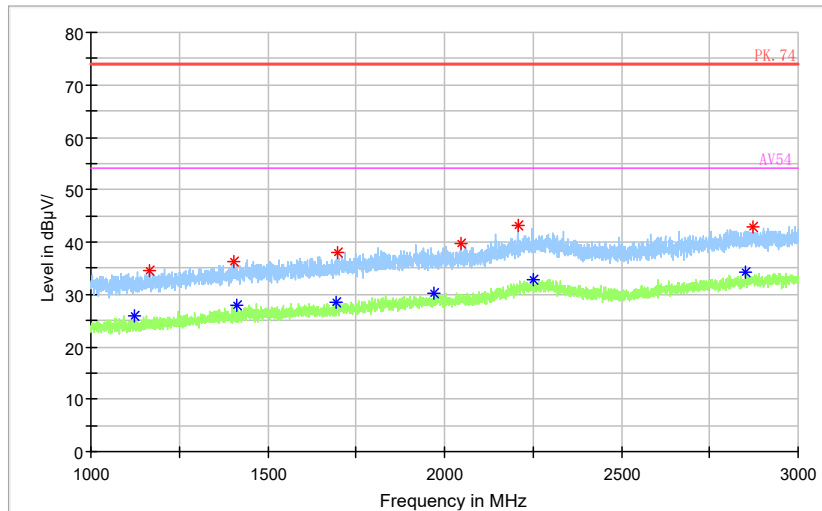

Full Spectrum

Preview Result 2-AVG   Preview Result 1-PK+   Critical_Freqs AVG
Critical_Freqs PK+   PK.74   AV54
Final_Result PK+   Final_Result AVG

Frequency Range: 1GHz -3GHz

Detector: Av mode and PK mode

Modulation type: 802.11a