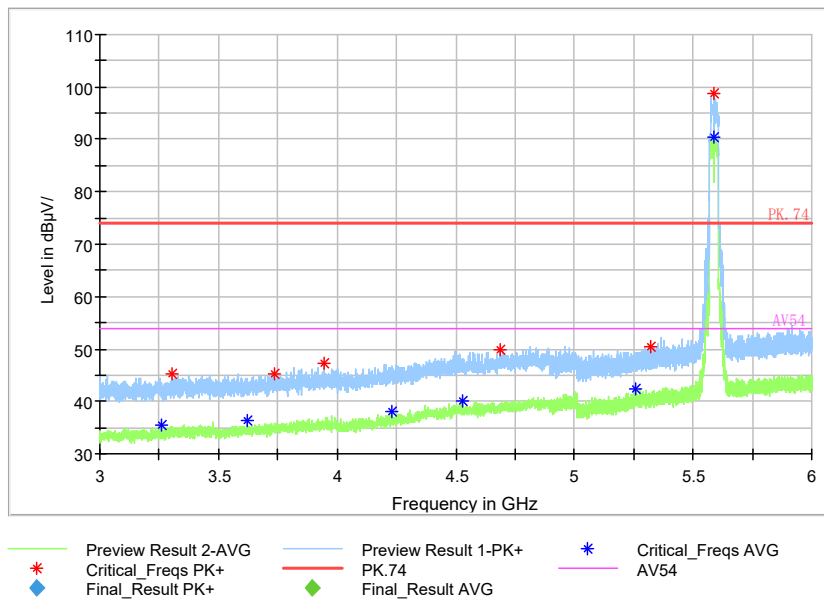

Frequency Range: 6GHz -18GHz  
Detector: Av mode and PK mode  
Modulation type: 802.11n(HT40)

Full Spectrum

Frequency Range: 18GHz -40GHz  
Detector: Av mode and PK mode  
Modulation type: 802.11n(HT40)

Full Spectrum

Frequency Range: 30MHz -1GHz  
Detector: QP mode  
Test Mode: 802.11ac(VHT40)

Full Spectrum

Frequency Range: 1GHz -3GHz  
Detector: Av mode and PK mode  
Test Mode: 802.11ac(VHT40)

Full Spectrum

Frequency Range: 3GHz -6GHz  
Detector: Av mode and PK mode  
Test Mode: 802.11ac(VHT40)

Full Spectrum

— Preview Result 2-AVG    — Preview Result 1-PK+    \* Critical\_Freqs AVG  
\* Critical\_Freqs PK+    — PK.74    — AV54  
◆ Final\_Result PK+    ◆ Final\_Result AVG