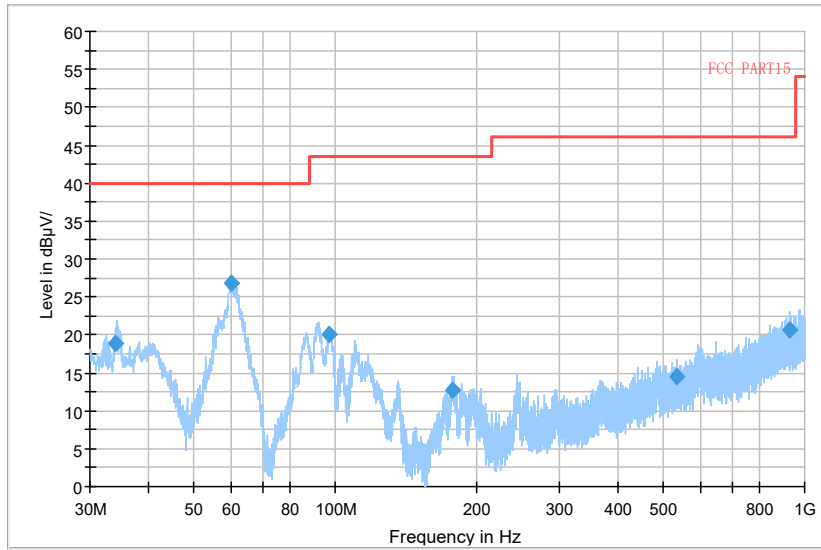

Full Spectrum

— Preview Result 1-PK+   — FCC PART15   ◆ Final_Result QPK

Frequency Range: 30MHz -1GHz
Detector: QP mode
Test Mode: 802.11ac(VHT20)