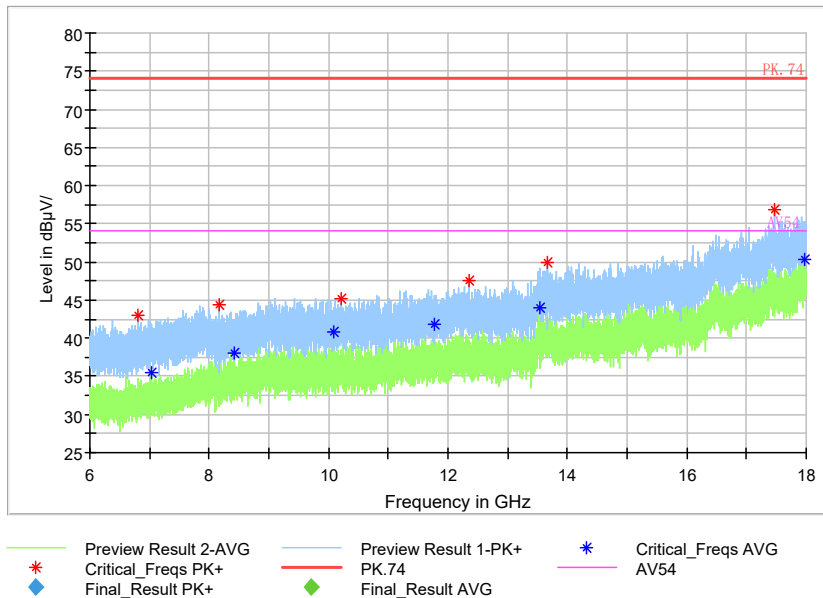

Frequency Range: 30MHz -1GHz  
Detector: QP mode  
Test Mode: 802.11n(HT40)

Full Spectrum

Preview Result 2-AVG    Preview Result 1-PK+    Critical\_Freqs AVG  
Critical\_Freqs PK+    PK.74    AV54  
Final\_Result PK+    Final\_Result AVG

Frequency Range: 1GHz -3GHz  
Detector: Av mode and PK mode  
Modulation type: 802.11n(HT40)

Full Spectrum

Frequency Range: 3GHz -6GHz  
Detector: Av mode and PK mode  
Modulation type: 802.11n(HT40)

Full Spectrum