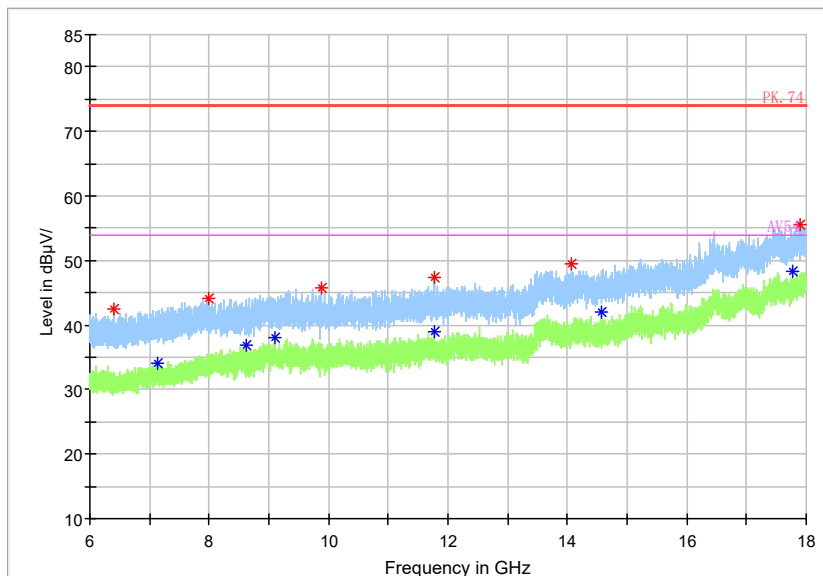

Frequency Range: 1GHz -3GHz  
Detector: Av mode and PK mode  
Modulation type: 802.11n(HT40)

Full Spectrum

Frequency Range: 3GHz -6GHz  
 Detector: Av mode and PK mode  
 Modulation type: 802.11n(HT40)

Full Spectrum