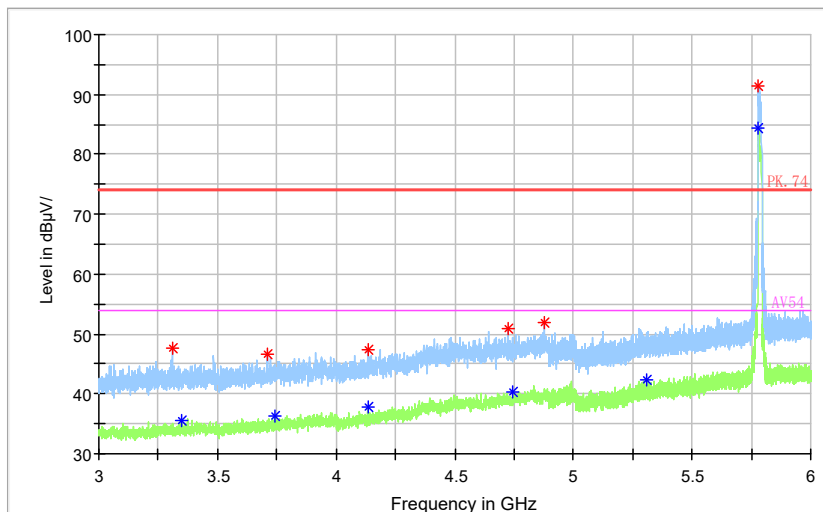

Full Spectrum

— Preview Result 2-AVG   — Preview Result 1-PK+   * Critical_Freqs AVG
* Critical_Freqs PK+   — PK.74   * AV54
◆ Final_Result PK+   ◆ Final_Result AVG

Frequency Range: 3GHz -6GHz
Detector: Av mode and PK mode
Modulation type: 802.11n(HT20)