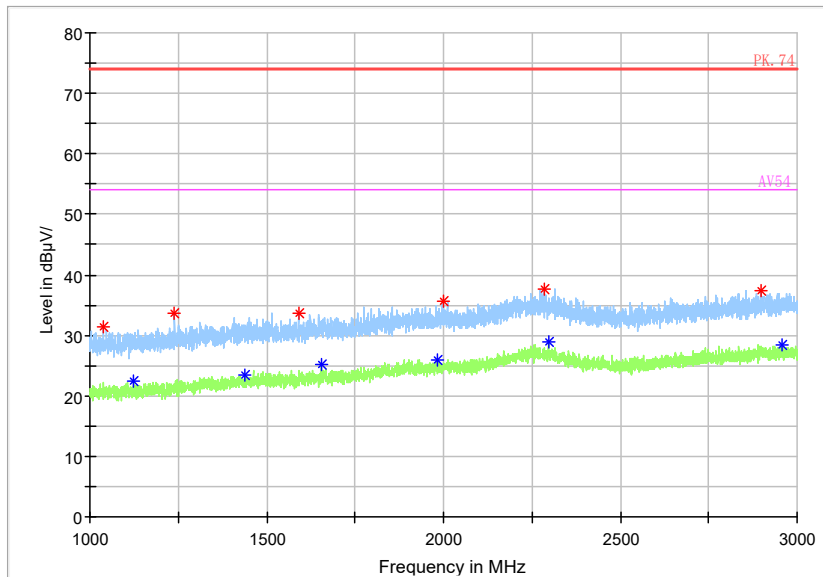

Full Spectrum

Frequency Range: 1GHz -3GHz
Detector: Av mode and PK mode
Modulation type: 802.11n(HT20)