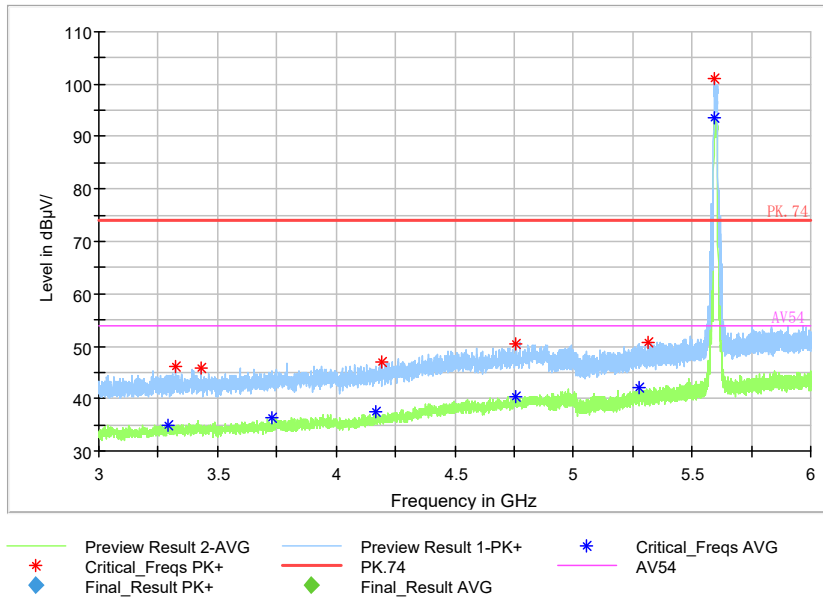

Full Spectrum

Preview Result 2-AVG    Preview Result 1-PK+    Critical\_Freqs AVG  
Critical\_Freqs PK+    PK.74    AV54  
Final\_Result PK+    Final\_Result AVG

Frequency Range: 1GHz -3GHz  
Detector: Av mode and PK mode  
Test Mode: 802.11ac(VHT20)

Full Spectrum

Frequency Range: 3GHz -6GHz  
Detector: Av mode and PK mode  
Test Mode: 802.11ac(VHT20)

Full Spectrum

Frequency Range: 6GHz -18GHz  
Detector: Av mode and PK mode  
Test Mode: 802.11ac(VHT20)