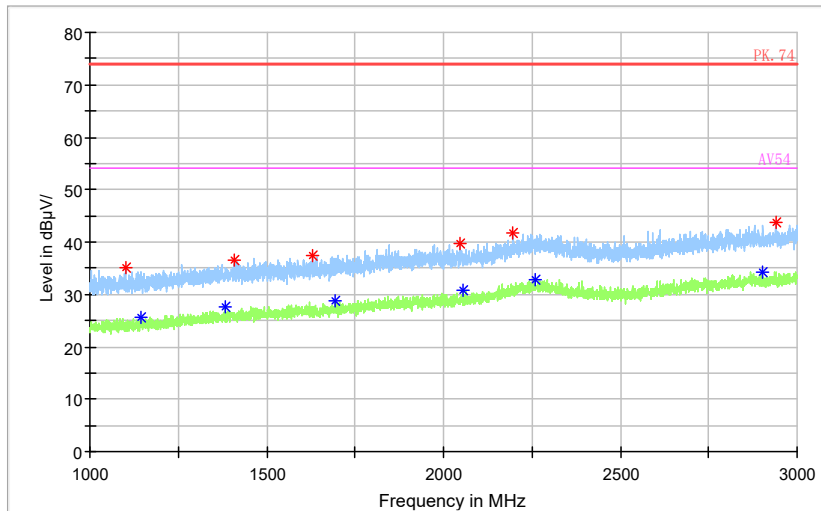

Frequency Range: 6GHz -18GHz  
Detector: Av mode and PK mode  
Test Mode: 802.11ac(VHT80)

Full Spectrum

◆ Preview Result 2-AVG      ◆ Preview Result 1-PK+      ◆ Critical\_Freqs AVG  
◆ Critical\_Freqs PK+      ◆ PK.74      ◆ AV54  
◆ Final\_Result PK+      ◆ Final\_Result AVG

Frequency Range: 18GHz -40GHz  
 Detector: Av mode and PK mode  
 Test Mode: 802.11ac(VHT80)

Carrier frequency (MHz): 5690  
Channel No.:138

Full Spectrum

Preview Result 1-PK+    FCC PART15    Final\_Result QPK

Frequency Range: 30MHz -1GHz  
Detector: QP mode  
Test Mode: 802.11ac(VHT80)

Full Spectrum

Preview Result 2-AVG    Preview Result 1-PK+    Critical\_Freqs AVG  
Critical\_Freqs PK+    PK.74    AV54  
Final\_Result PK+    Final\_Result AVG