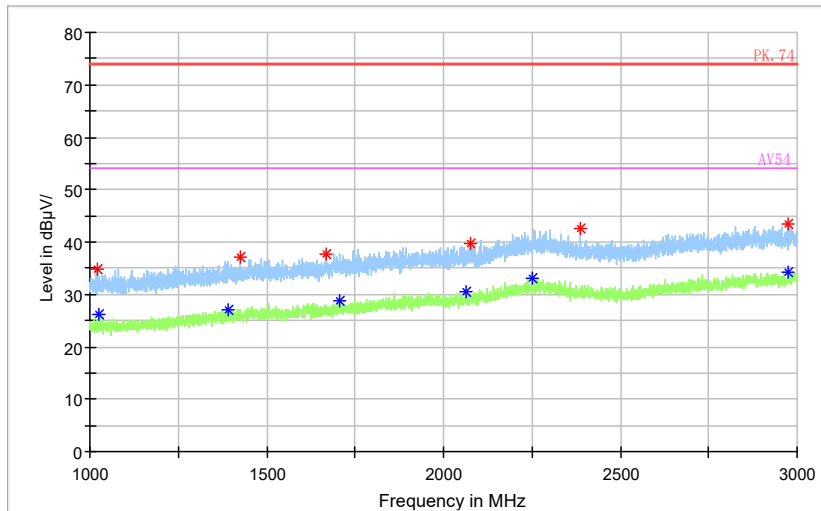

Full Spectrum

Preview Result 2-AVG   Preview Result 1-PK+   Critical_Freqs AVG
Critical_Freqs PK+   PK.74   AV54
Final_Result PK+   Final_Result AVG

Frequency Range: 1GHz -3GHz
Detector: Av mode and PK mode
Modulation type: 802.11n(HT40)