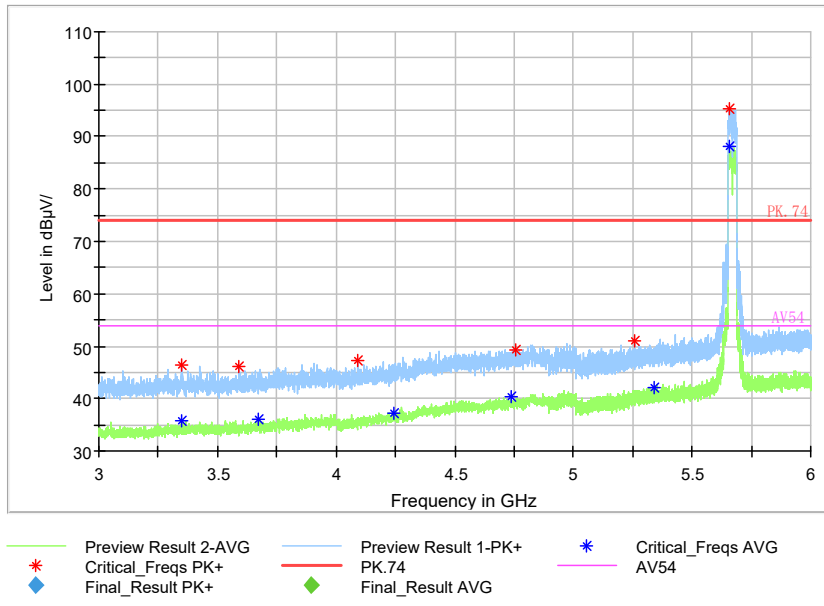

Full Spectrum

Frequency Range: 3GHz -6GHz
Detector: Av mode and PK mode
Modulation type: 802.11n(HT40)