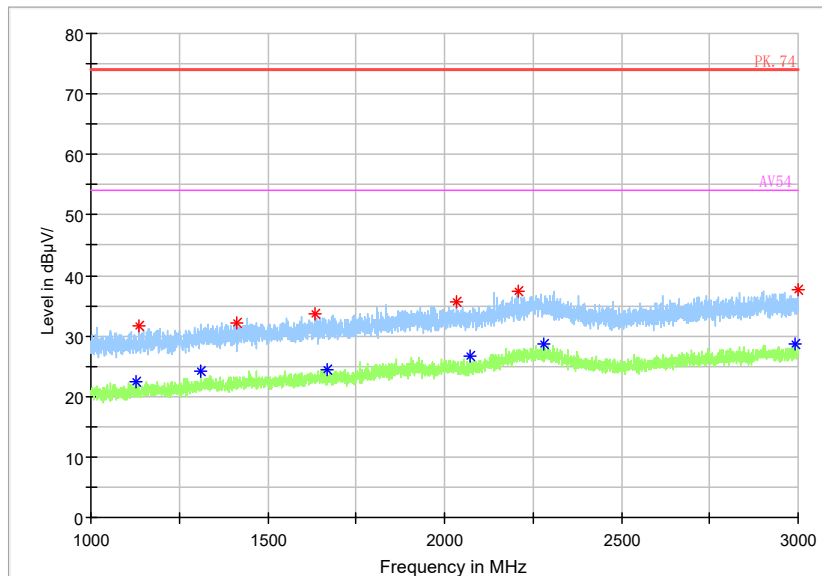

Carrier frequency (MHz): 5795  
Channel No.:159

Full Spectrum

Preview Result 1-PK+    FCC PART15    Final\_Result QPK

Frequency Range: 30MHz -1GHz  
Detector: QP mode  
Test Mode: 802.11n(HT40)

Full Spectrum