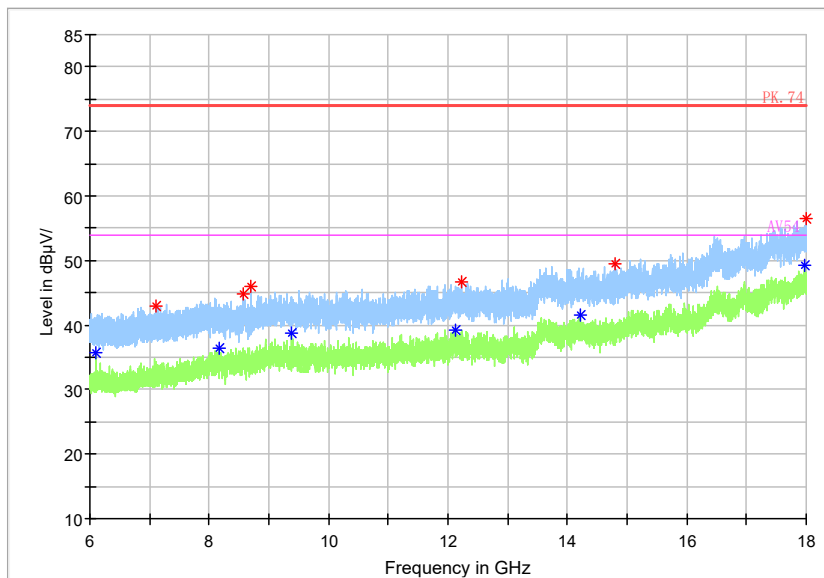

Full Spectrum

Frequency Range: 6GHz -18GHz
Detector: Av mode and PK mode
Test Mode: 802.11ac(VHT80)