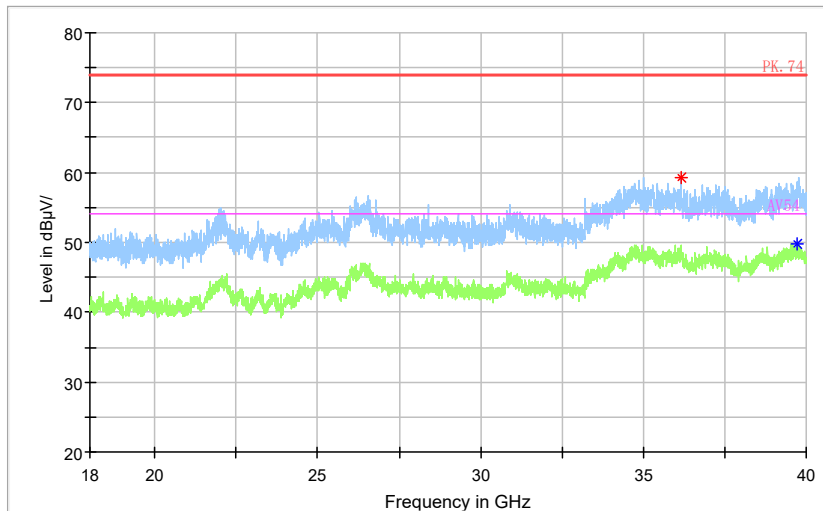

Full Spectrum

— Preview Result 2-AVG   — Preview Result 1-PK+   * Critical_Freqs AVG
* Critical_Freqs PK+   — PK.74   — AV54
◆ Final_Result PK+   ◆ Final_Result AVG

Frequency Range: 18GHz -40GHz
Detector: Av mode and PK mode
Test Mode: 802.11ac(VHT40)