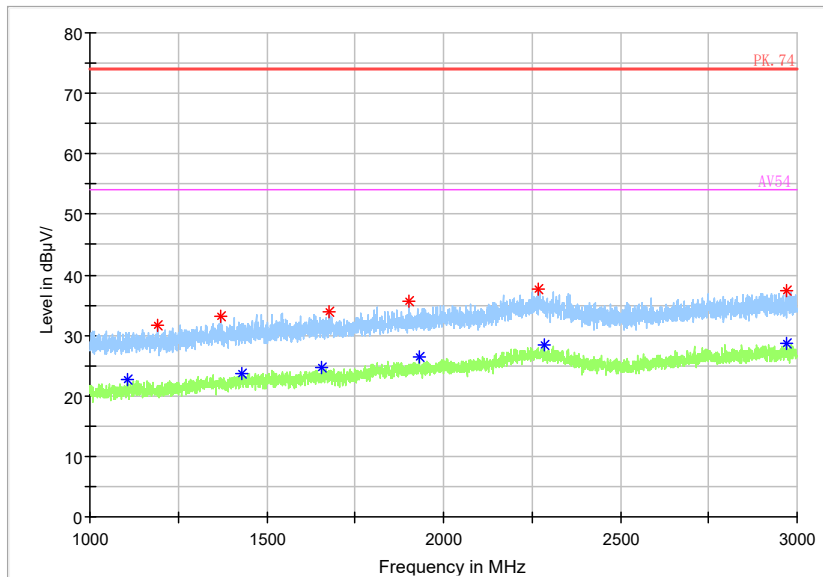

Full Spectrum

Frequency Range: 18GHz -40GHz  
 Detector: Av mode and PK mode  
 Modulation type: 802.11a

Full Spectrum

Frequency Range: 30MHz -1GHz  
 Detector: QP mode  
 Test Mode: 802.11n(HT20)

Full Spectrum