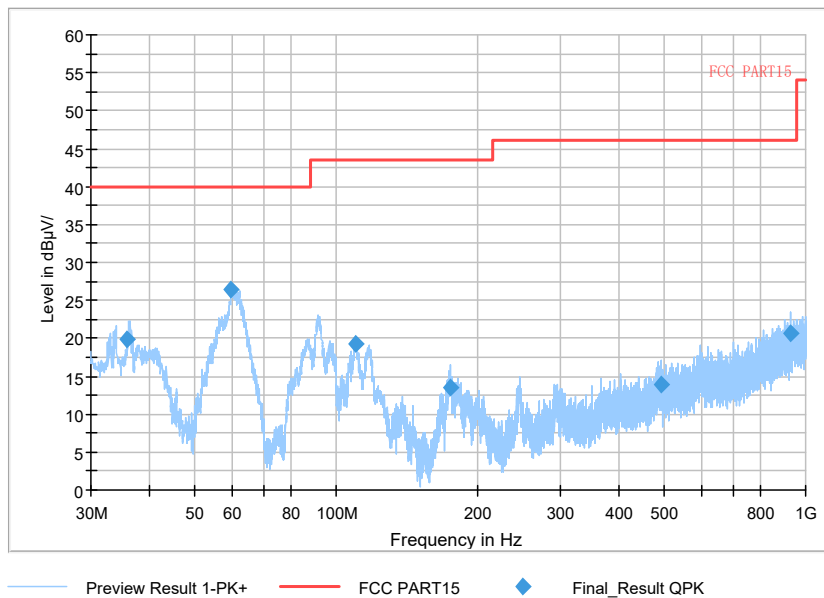

Full Spectrum

Frequency Range: 30MHz -1GHz
Detector: QP mode
Test Mode: 802.11ac(VHT40)