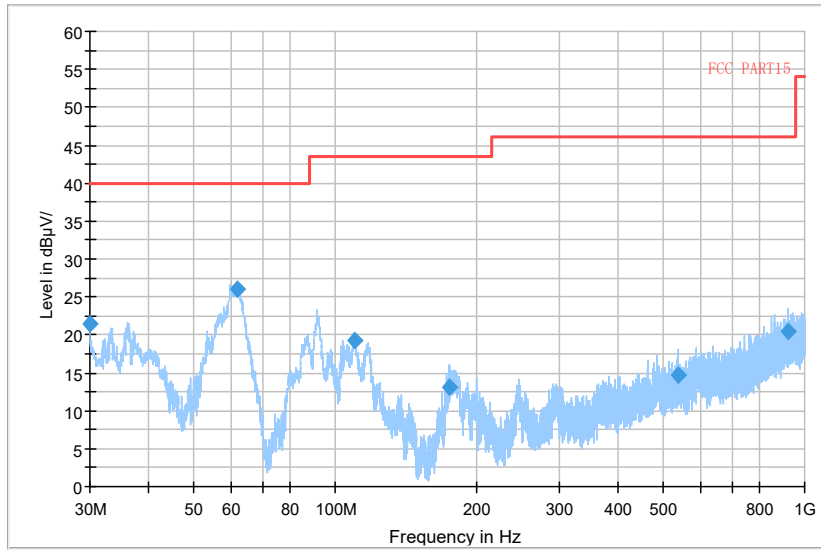

Frequency Range: 3GHz -6GHz  
Detector: Av mode and PK mode  
Test Mode: 802.11ac(VHT40)

Full Spectrum

— Preview Result 2-AVG     — Preview Result 1-PK+     \* Critical\_Freqs AVG  
\* Critical\_Freqs PK+     — PK.74     — AV54  
◆ Final\_Result PK+     ◆ Final\_Result AVG

Frequency Range: 6GHz -18GHz  
Detector: Av mode and PK mode  
Test Mode: 802.11ac(VHT40)

Full Spectrum

— Preview Result 2-AVG     — Preview Result 1-PK+     \* Critical\_Freqs AVG  
\* Critical\_Freqs PK+     — PK.74     — AV54  
◆ Final\_Result PK+     ◆ Final\_Result AVG

Frequency Range: 18GHz -40GHz  
Detector: Av mode and PK mode  
Test Mode: 802.11ac(VHT40)

Carrier frequency (MHz): 5530  
Channel No.:106

Full Spectrum

— Preview Result 1-PK+    — FCC PART15    ◆ Final\_Result QPK