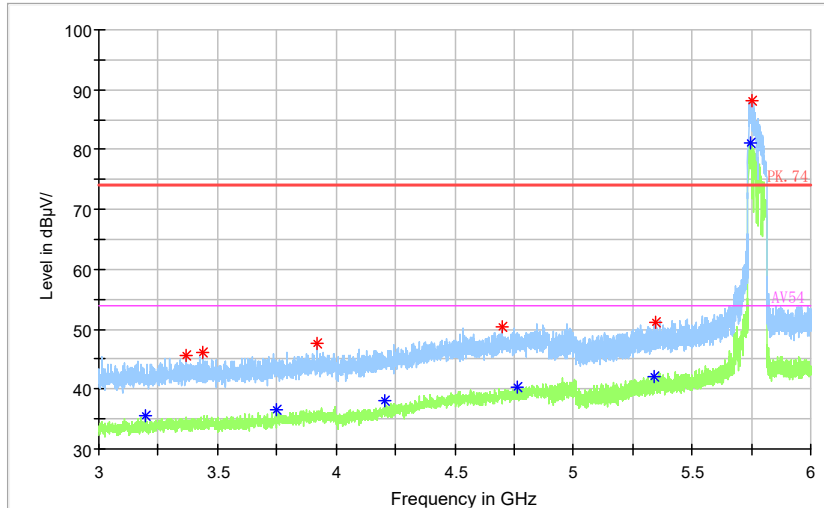

Full Spectrum

— Preview Result 2-AVG   — Preview Result 1-PK+   * Critical_Freqs AVG
* Critical_Freqs PK+   — PK.74   — AV54
◆ Final_Result PK+   ◆ Final_Result AVG

Frequency Range: 3GHz -6GHz
Detector: Av mode and PK mode
Test Mode: 802.11ac(VHT80)