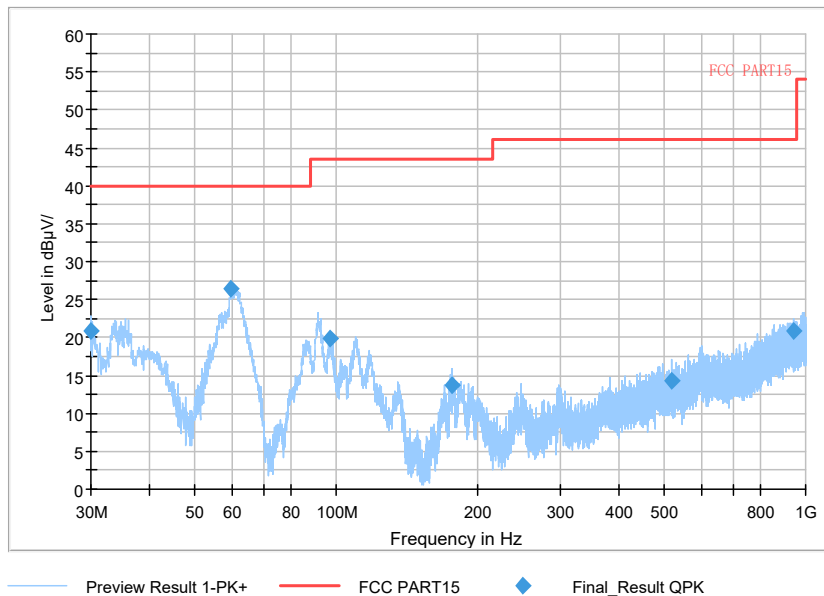

Frequency Range: 1GHz -3GHz  
Detector: Av mode and PK mode  
Modulation type: 802.11a

Full Spectrum

Frequency Range: 3GHz -6GHz  
Detector: Av mode and PK mode  
Modulation type: 802.11a

Full Spectrum

Frequency Range: 6GHz -18GHz  
Detector: Av mode and PK mode  
Modulation type: 802.11a

Full Spectrum

Frequency Range: 18GHz -40GHz  
Detector: Av mode and PK mode  
Modulation type: 802.11a

Full Spectrum

Frequency Range: 30MHz -1GHz  
Detector: QP mode  
Test Mode: 802.11n(HT20)

Full Spectrum