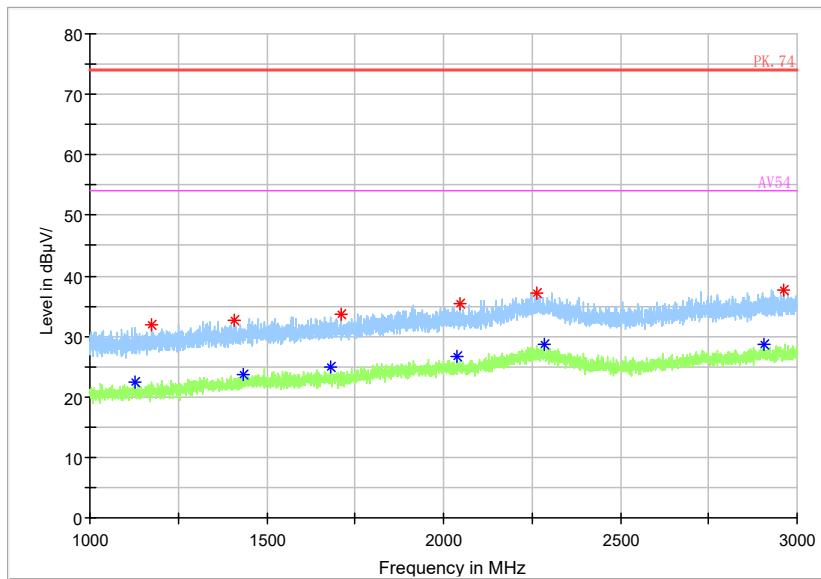

Full Spectrum

Frequency Range: 1GHz -3GHz
Detector: Av mode and PK mode
Test Mode: 802.11ac(VHT20)