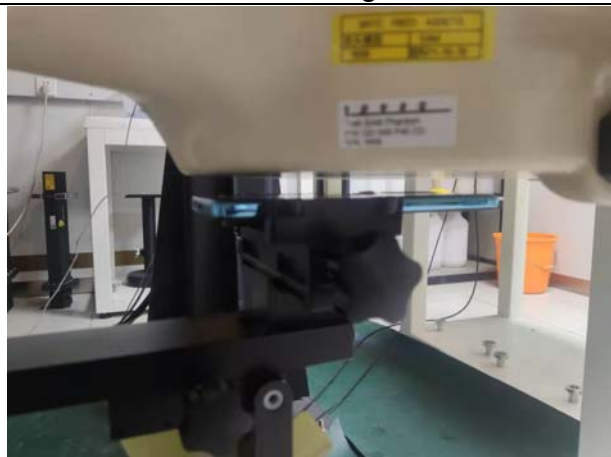

SAR TEST SETUP

Head Section, Left Cheek

Head Section, Left Tilt

Head Section, Right Cheek

Head Section, Right Tilt

FLAT Section, Back

FLAT Section, Front

FLAT Section, Top

FLAT Section, Bottom

FLAT Section, Left

FLAT Section, Right

10mm Spacer

The thickness of EUT: 8 mm
