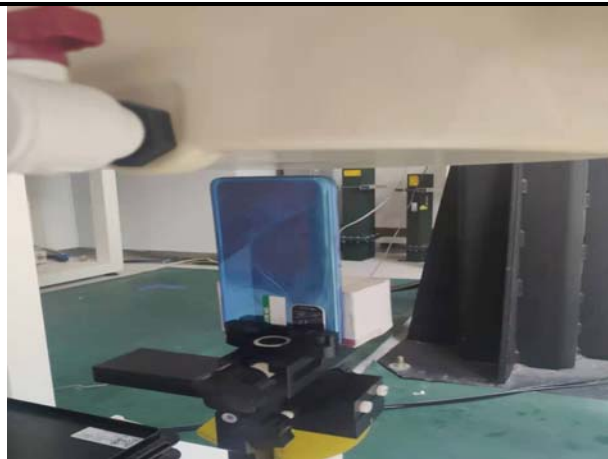

SAR TEST SETUP

Head Section, Left Cheek

Head Section, Left Tilt

Head Section, Right Cheek

Head Section, Right Tilt

FLAT Section, Back

FLAT Section, Front

FLAT Section, Top

FLAT Section, Bottom

FLAT Section, Left

FLAT Section, Right

10mm Spacer

The thickness of EUT: 8 mm
