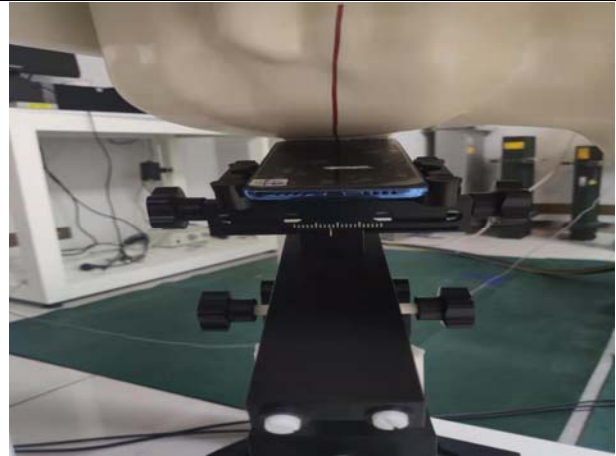

SAR TEST SETUP

Head Section, Left Cheek

Head Section, Left Tilt

Head Section, Right Cheek

Head Section, Right Tilt

FLAT Section, Back

FLAT Section, Front

FLAT Section, Top

FLAT Section, Bottom

FLAT Section, Left

FLAT Section, Right

10mm Spacer

The thickness of EUT: 8 mm
