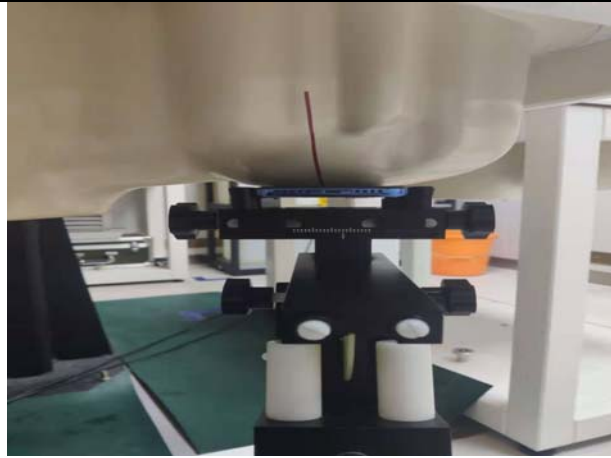

SAR TEST SETUP

Head Section, Left Cheek

Head Section, Left Tilt

Head Section, Right Cheek

Head Section, Right Tilt

FLAT Section, Back

FLAT Section, Front

FLAT Section, Top

FLAT Section, Bottom

FLAT Section, Left

FLAT Section, Right

10mm Spacer

The thickness of EUT: 8 mm
