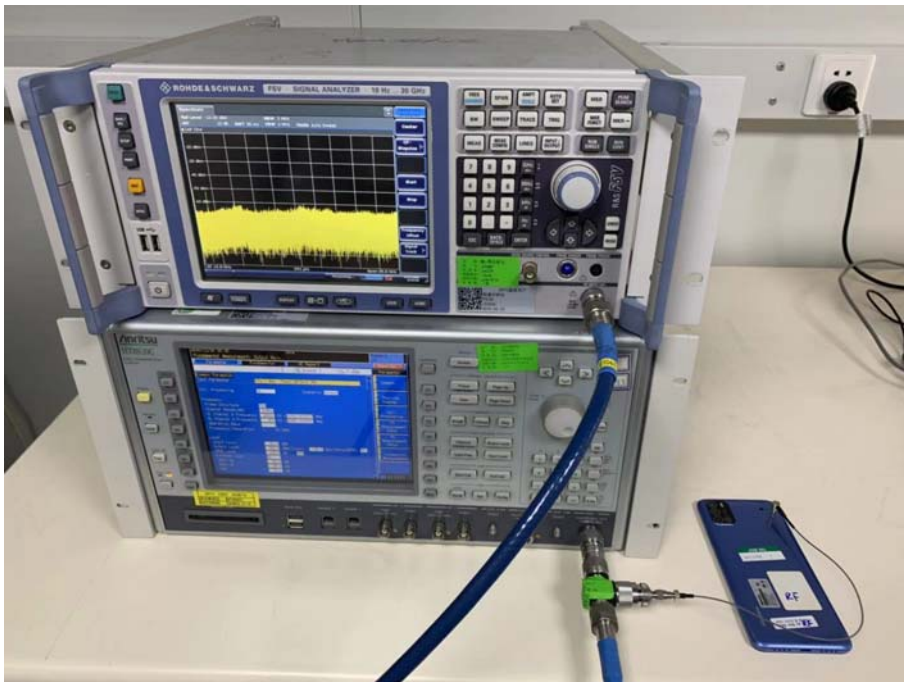

FCC ID: 2ADOBHLTE232E

RF TEST SETUP

RF Conducted Test setup (BT/BLE/WIFI)

RF Conducted Test setup (GSM/WCDMA/LTE)

Spurious Radiated Emissions Test setup

Spurious Radiated Emissions Test setup

Spurious Radiated Emissions Test setup

Conducted Emissions Test Setup (with charger)

EMC Test Setup

EUT+Charger:

Radiated Emissions Test Setup (30-1000MHz)

Radiated Emissions Test Setup (above 1GHz)

Conducted Emissions Test Setup

EUT+Laptop:

Radiated Emissions Test Setup (30-1000MHz)

Radiated Emissions Test Setup (above 1GHz)

Conducted Emissions Test Setup

SAR TEST SETUP

Head Section, Left Cheek

Head Section, Left Tilt

Head Section, Right Cheek

Head Section, Right Tilt

FLAT Section, Back