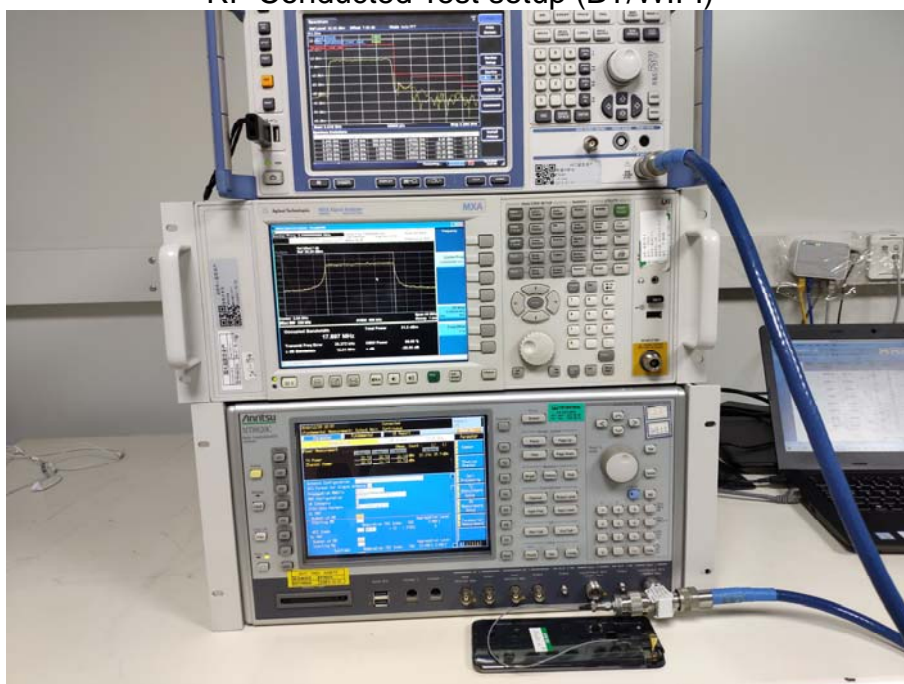

TEST SETUP

RF Conducted Test setup (BT/WIFI)

RF Conducted Test setup (GSM/WCDMA/LTE)

RF Conducted Test setup (GSM/WCDMA/LTE)

Radiated Emissions Test Setup (with laptop) (30-1000MHz)

Radiated Emissions Test Setup (with charger) (30-1000MHz)