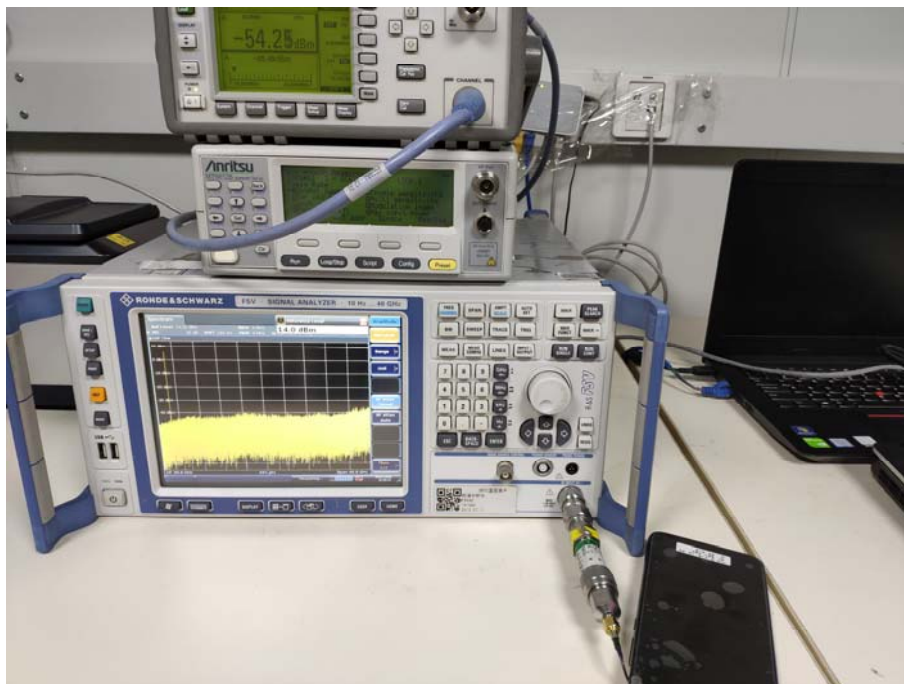

TEST SETUP

RF Conducted Test setup (BT/WIFI)

RF Conducted Test setup (GSM/WCDMA/LTE)

RF Conducted Test setup (GSM/WCDMA/LTE)

Radiated Emissions Test Setup (with laptop) (30-1000MHz)

Radiated Emissions Test Setup (with charger) (30-1000MHz)