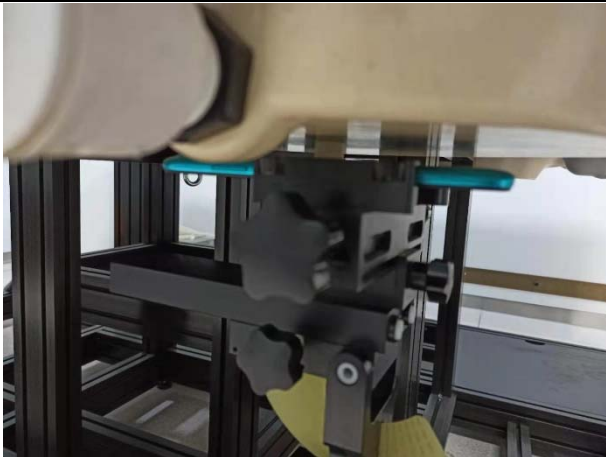

SAR TEST SETUP

Head Section, Left Cheek

Head Section, Left Tilt

Head Section, Right Cheek

Head Section, Right Tilt

FLAT Section, Back

FLAT Section, Front

FLAT Section, Top

FLAT Section, Bottom

FLAT Section, Left

FLAT Section, Right

10mm Spacer

The thickness of EUT:10 mm