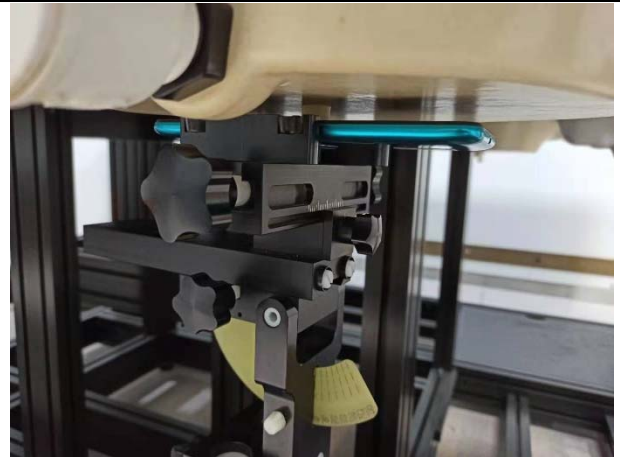

SAR TEST SETUP

Head Section, Left Cheek

Head Section, Left Tilt

Head Section, Right Cheek

Head Section, Right Tilt

FLAT Section, Back

FLAT Section, Front

FLAT Section, Top

FLAT Section, Bottom

FLAT Section, Left

FLAT Section, Right

10mm Spacer

The thickness of EUT:10 mm