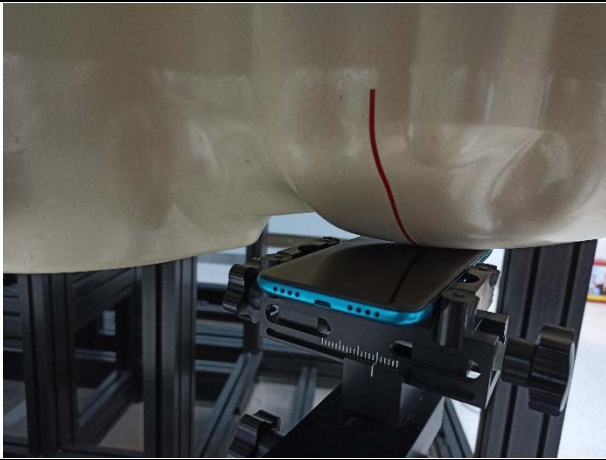

SAR TEST SETUP

Head Section, Left Cheek

Head Section, Left Tilt

Head Section, Right Cheek

Head Section, Right Tilt

FLAT Section, Back

FLAT Section, Front

FLAT Section, Top

FLAT Section, Bottom

FLAT Section, Left

FLAT Section, Right

10mm Spacer

The thickness of EUT:10 mm