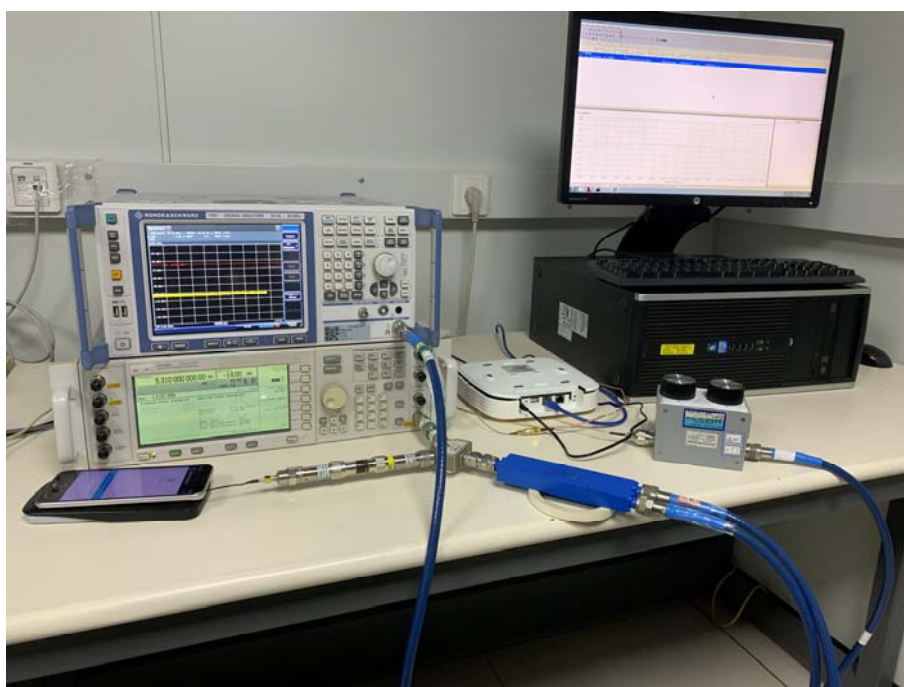

**TEST SETUP**

'RF Conducted Test setup (GSM/WCDMA)

RF Conducted Test setup (LTE)

RF Conducted Test setup (BT/WIFI)

Dynamic Frequency Selection Test setup

Spurious Radiated Emissions Test setup

Conducted Emissions Test Setup (with charger)