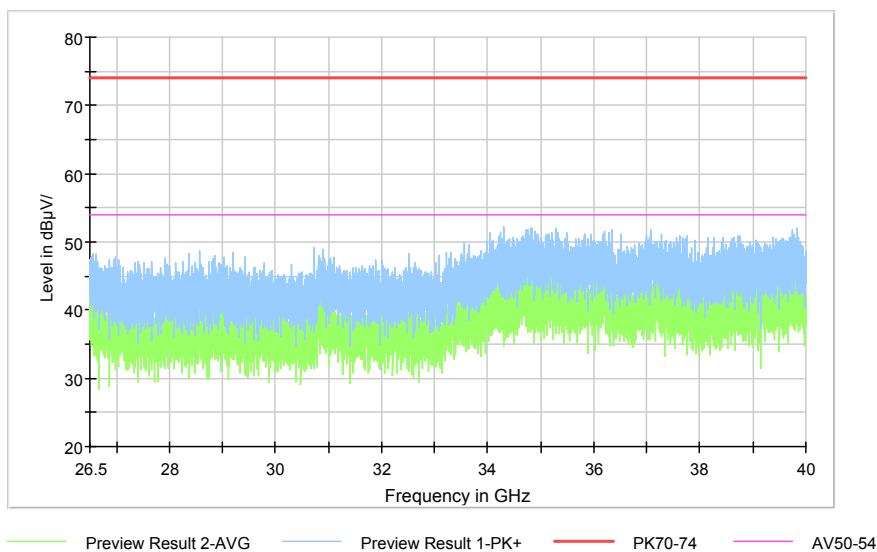

Full Spectrum

Preview Result 2-AVG Preview Result 1-PK+ PK70-74 AV50-54

Comment

Frequency Range: 18GHz -26.5GHz
Detector: Av mode and PK mode
Modulation type: 802.11a

Full Spectrum

Comment

Frequency Range: 26.5GHz -40GHz
Detector: Av mode and PK mode
Modulation type: 802.11a