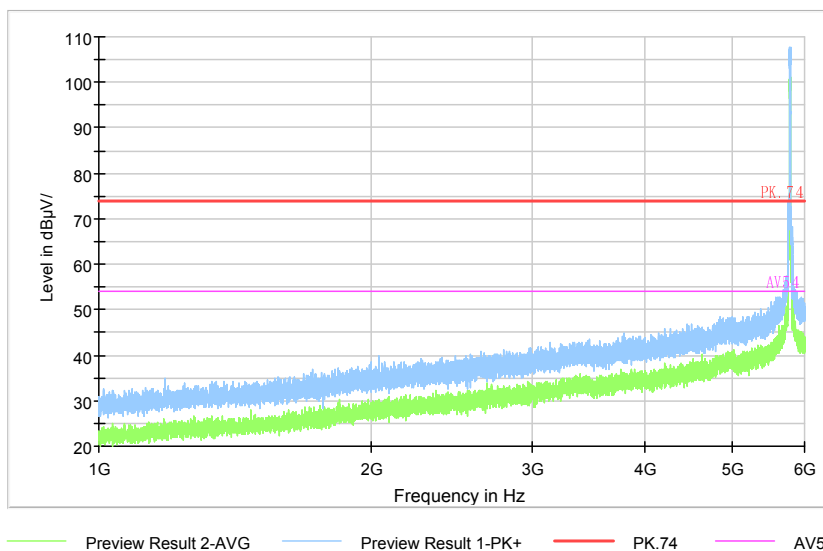

Carrier frequency (MHz): 5785

Channel No.:157

Full Spectrum

Comment

Frequency Range: 30MHz -1GHz
Detector: QP mode
Test Mode: 802.11a

Full Spectrum

Comment

Frequency Range: 1GHz -6GHz
Detector: Av mode and PK mode
Modulation type: 802.11a

Full Spectrum

Preview Result 2-AVG Preview Result 1-PK+ PK.74 AV54

Comment

Frequency Range: 6GHz -18GHz
Detector: Av mode and PK mode
Modulation type: 802.11a

Full Spectrum

Preview Result 2-AVG Preview Result 1-PK+ PK70-74 AV50-54