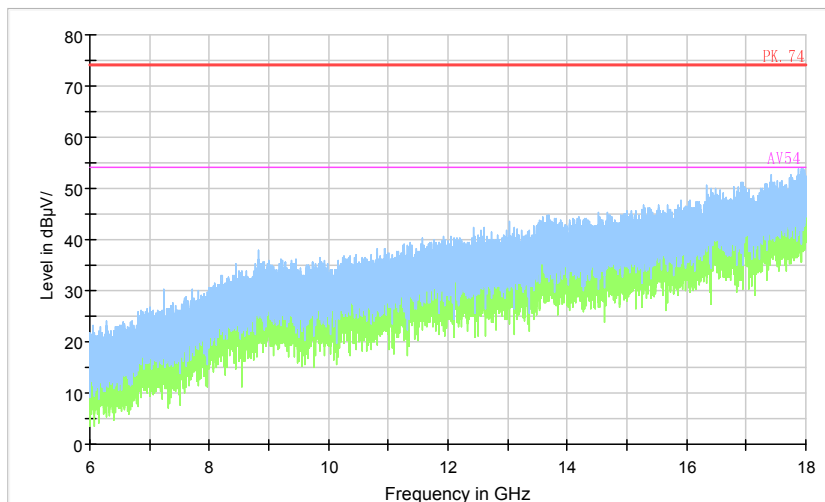

Full Spectrum

Preview Result 2-AVG   Preview Result 1-PK+   PK.74   AV54

Comment

Frequency Range: 6GHz -18GHz
Detector: Av mode and PK mode
Modulation type: 802.11n(HT40)