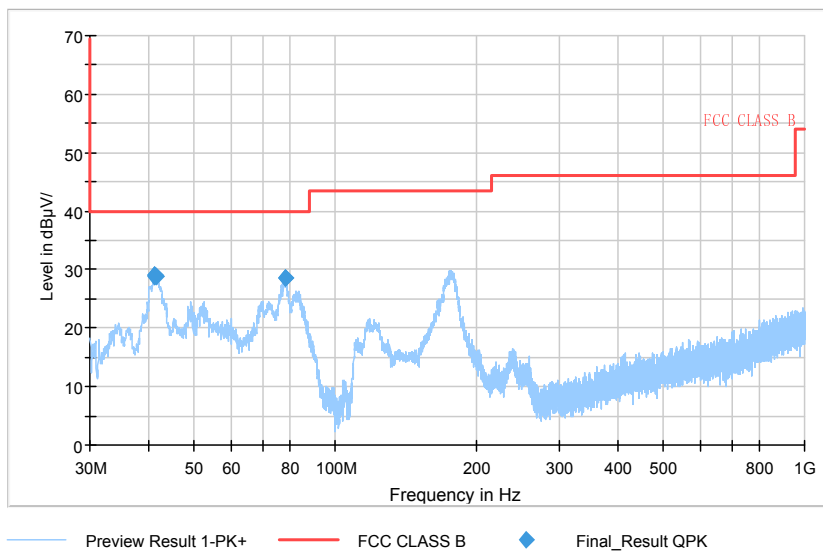

Full Spectrum

Preview Result 2-AVG Preview Result 1-PK+ PK70-74 AV50-54

Comment

Frequency Range: 18GHz -26.5GHz
Detector: Av mode and PK mode
Modulation type: 802.11n(HT40)

Full Spectrum

Comment

Frequency Range: 26.5GHz -40GHz
 Detector: Av mode and PK mode
 Modulation type: 802.11n(HT40)

Carrier frequency (MHz): 5310
 Channel No.:62

Full Spectrum

Comment

Frequency Range: 30MHz -1GHz
 Detector: QP mode
 Test Mode: 802.11n(HT40)

Full Spectrum

Preview Result 2-AVG Preview Result 1-PK+ PK.74 AV54