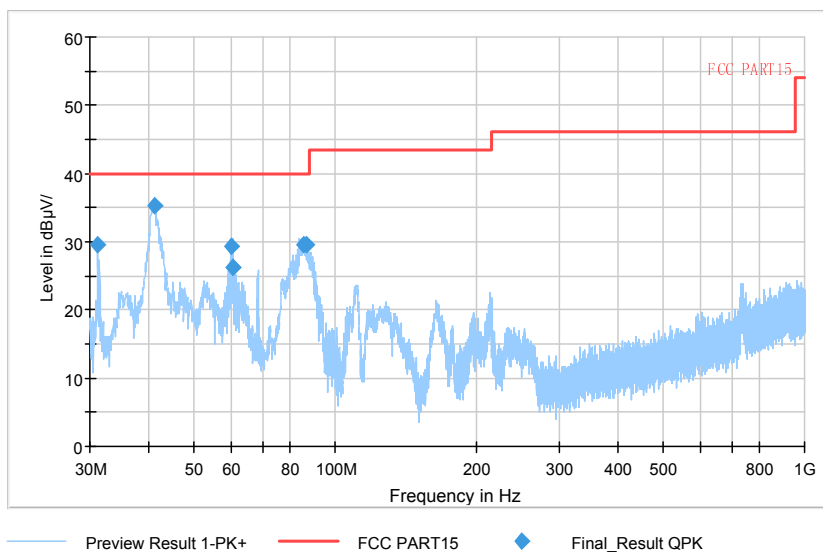

Comment

Frequency Range: 18GHz -26.5GHz
Detector: Av mode and PK mode
Modulation type: 802.11a

Full Spectrum

Comment

Frequency Range: 26.5GHz -40GHz
Detector: Av mode and PK mode
Modulation type: 802.11a

Full Spectrum