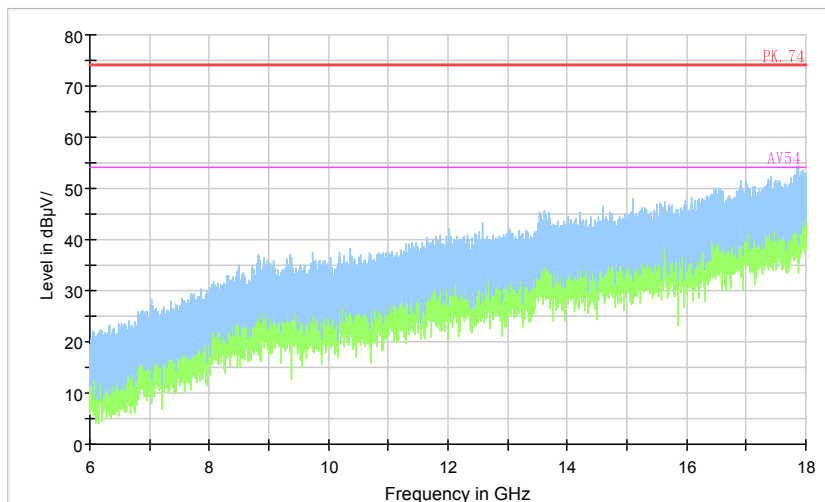

Full Spectrum

Preview Result 2-AVG Preview Result 1-PK+ PK70-74 AV50-54

Comment

Frequency Range: 18GHz -26.5GHz
Detector: Av mode and PK mode
Modulation type: 802.11a

Full Spectrum

Comment

Frequency Range: 26.5GHz -40GHz
Detector: Av mode and PK mode
Modulation type: 802.11a

Full Spectrum

Comment

Frequency Range: 30MHz -1GHz
Detector: QP mode
Test Mode: 802.11n(HT20)

Full Spectrum

Preview Result 2-AVG Preview Result 1-PK+ PK.74 AV54

Comment

Frequency Range: 1GHz -6GHz
Detector: Av mode and PK mode
Modulation type: 802.11n(HT20)

Full Spectrum

Preview Result 2-AVG Preview Result 1-PK+ PK.74 AV54

Comment

Frequency Range: 6GHz -18GHz
Detector: Av mode and PK mode
Modulation type: 802.11n(HT20)

Full Spectrum

Preview Result 2-AVG Preview Result 1-PK+ PK70-74 AV50-54