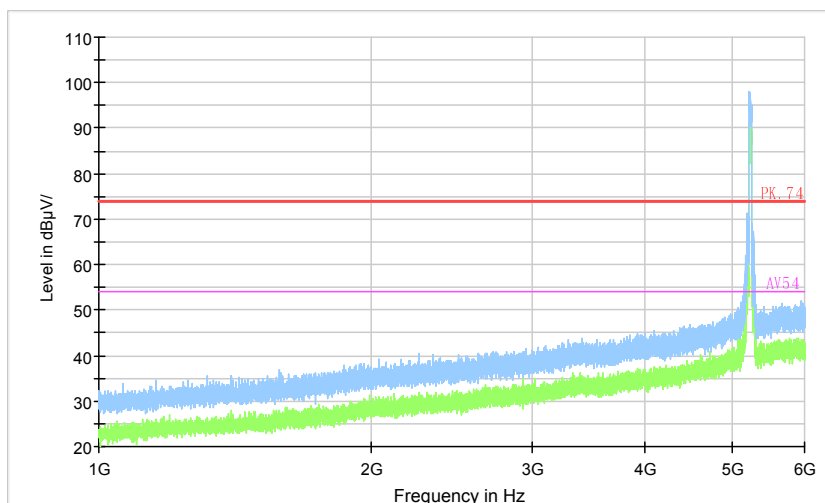

Comment

Frequency Range: 18GHz -26.5GHz
Detector: Av mode and PK mode
Modulation type: 802.11n(HT40)

Full Spectrum

Comment

Frequency Range: 26.5GHz -40GHz
 Detector: Av mode and PK mode
 Modulation type: 802.11n(HT40)

Carrier frequency (MHz): 5230
 Channel No.:46

Full Spectrum

Comment

Frequency Range: 30MHz -1GHz
 Detector: QP mode
 Test Mode: 802.11n(HT40)

Full Spectrum

Preview Result 2-AVG Preview Result 1-PK+ PK.74 AV54

Comment

Frequency Range: 1GHz -6GHz
 Detector: Av mode and PK mode
 Modulation type: 802.11n(HT40)

Full Spectrum

Preview Result 2-AVG Preview Result 1-PK+ PK.74 AV54

Comment

Frequency Range: 6GHz -18GHz
 Detector: Av mode and PK mode
 Modulation type: 802.11n(HT40)