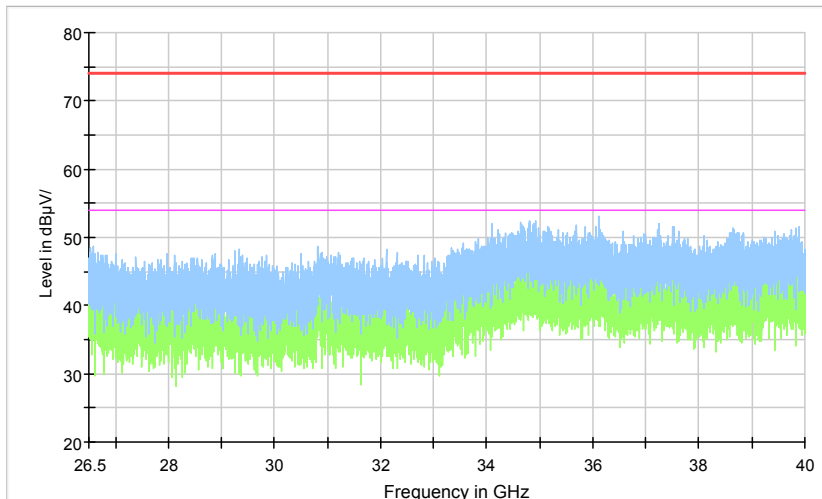

Full Spectrum

Preview Result 2-AVG Preview Result 1-PK+ PK.74 AV54

Comment

Frequency Range: 6GHz -18GHz
Detector: Av mode and PK mode
Modulation type: 802.11n(HT20)

Full Spectrum

Preview Result 2-AVG Preview Result 1-PK+ PK70-74 AV50-54

Comment

1

Frequency Range: 18GHz -26.5GHz
Detector: Av mode and PK mode
Modulation type: 802.11n(HT20)

Full Spectrum

Preview Result 2-AVG Preview Result 1-PK+ PK70-74 AV50-54

Comment

Frequency Range: 26.5GHz -40GHz
Detector: Av mode and PK mode
Modulation type: 802.11n(HT20)