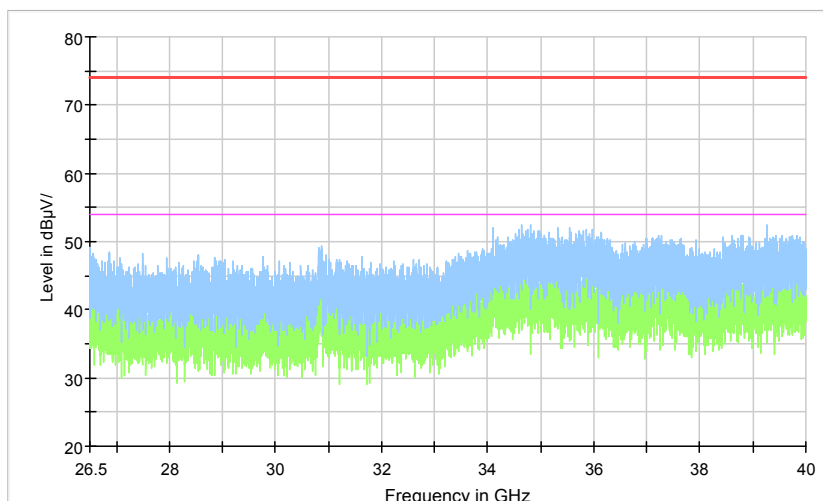

Comment

Frequency Range: 1GHz -6GHz
Detector: Av mode and PK mode
Modulation type: 802.11n(HT40)

Full Spectrum

Preview Result 2-AVG Preview Result 1-PK+ PK.74 AV54

Comment

Frequency Range: 6GHz -18GHz
Detector: Av mode and PK mode
Modulation type: 802.11n(HT40)

Full Spectrum

Preview Result 2-AVG Preview Result 1-PK+ PK70-74 AV50-54

Comment

Frequency Range: 18GHz -26.5GHz
Detector: Av mode and PK mode
Modulation type: 802.11n(HT40)

Full Spectrum

Preview Result 2-AVG Preview Result 1-PK+ PK70-74 AV50-54