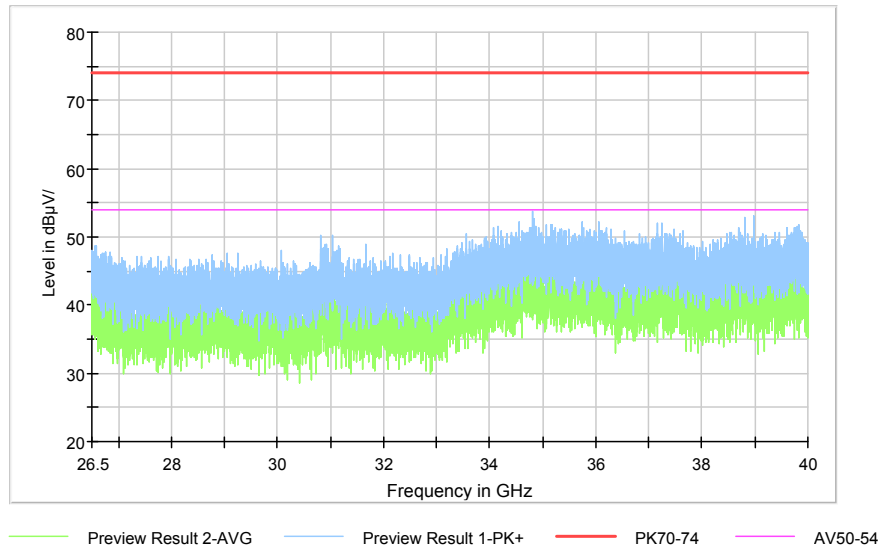

Full Spectrum

Preview Result 2-AVG Preview Result 1-PK+ PK70-74 AV50-54

Comment

Frequency Range: 18GHz -26.5GHz
Detector: Av mode and PK mode
Modulation type: 802.11a

Full Spectrum

Comment

Frequency Range: 26.5GHz -40GHz
Detector: Av mode and PK mode
Modulation type: 802.11a