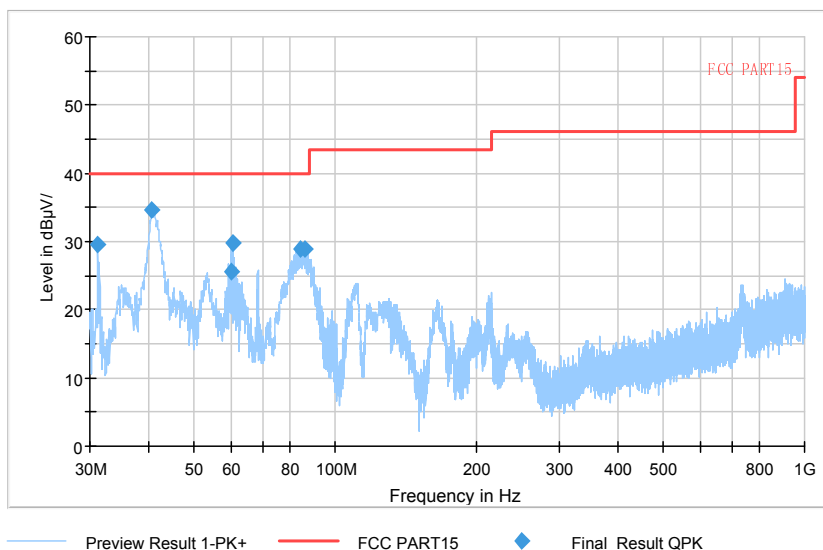

Full Spectrum

Comment

Frequency Range: 26.5GHz -40GHz
Detector: Av mode and PK mode
Modulation type: 802.11n(HT20)

Carrier frequency (MHz): 5300
Channel No.:60

Full Spectrum

Comment

Frequency Range: 30MHz -1GHz
Detector: QP mode
Test Mode: 802.11a