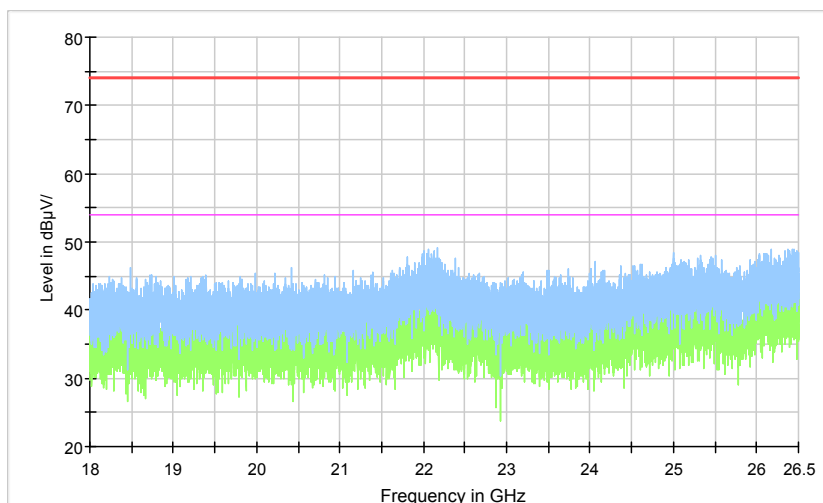

Comment

Frequency Range: 1GHz -6GHz
Detector: Av mode and PK mode
Modulation type: 802.11n(HT40)

Full Spectrum

Preview Result 2-AVG Preview Result 1-PK+ PK.74 AV54

Comment

Frequency Range: 6GHz -18GHz
Detector: Av mode and PK mode
Modulation type: 802.11n(HT40)

Full Spectrum

Preview Result 2-AVG Preview Result 1-PK+ PK70-74 AV50-54

Comment

Frequency Range: 18GHz -26.5GHz
Detector: Av mode and PK mode
Modulation type: 802.11n(HT40)

Full Spectrum

Preview Result 2-AVG Preview Result 1-PK+ PK70-74 AV50-54