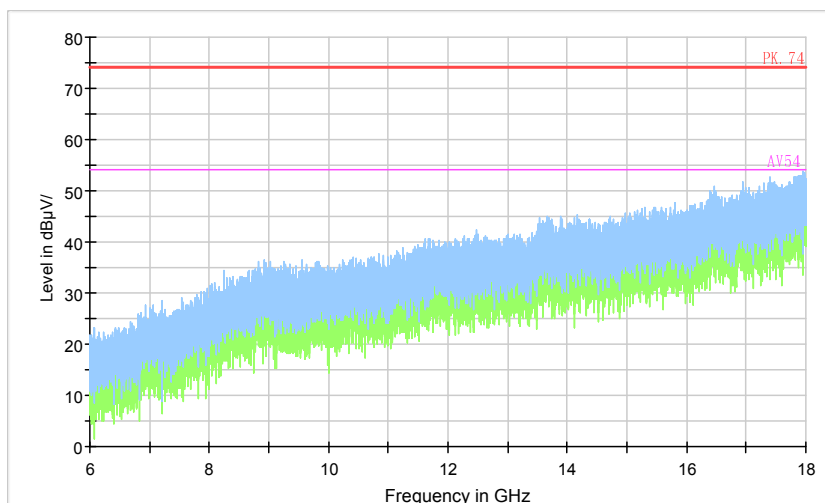

Full Spectrum

Preview Result 2-AVG   Preview Result 1-PK+   PK.74   AV54

Comment

Frequency Range: 6GHz -18GHz
Detector: Av mode and PK mode
Modulation type: 802.11n(HT40)