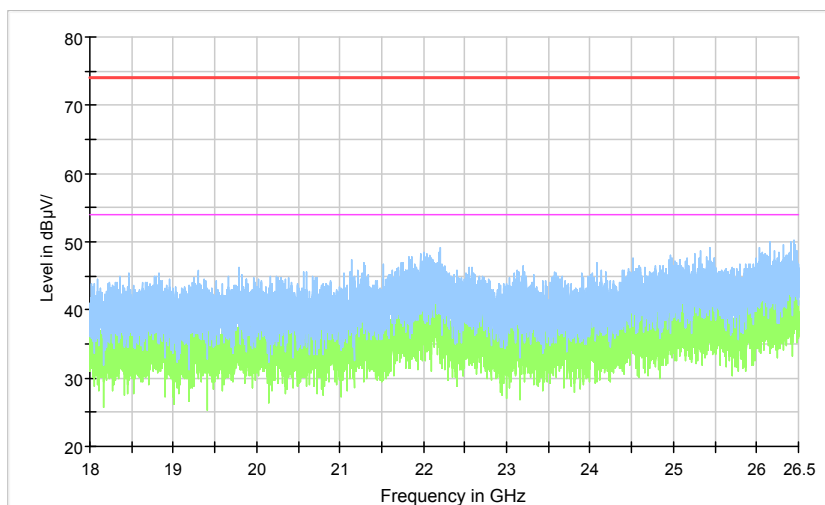

Full Spectrum

Comment

Frequency Range: 1GHz -6GHz
Detector: Av mode and PK mode
Modulation type: 802.11a

Full Spectrum

Preview Result 2-AVG Preview Result 1-PK+ PK.74 AV54

Comment

Frequency Range: 6GHz -18GHz
Detector: Av mode and PK mode
Modulation type: 802.11a

Full Spectrum

Preview Result 2-AVG Preview Result 1-PK+ PK70-74 AV50-54

Comment

Frequency Range: 18GHz -26.5GHz
Detector: Av mode and PK mode
Modulation type: 802.11a

Full Spectrum

Comment

Frequency Range: 26.5GHz -40GHz
Detector: Av mode and PK mode
Modulation type: 802.11a