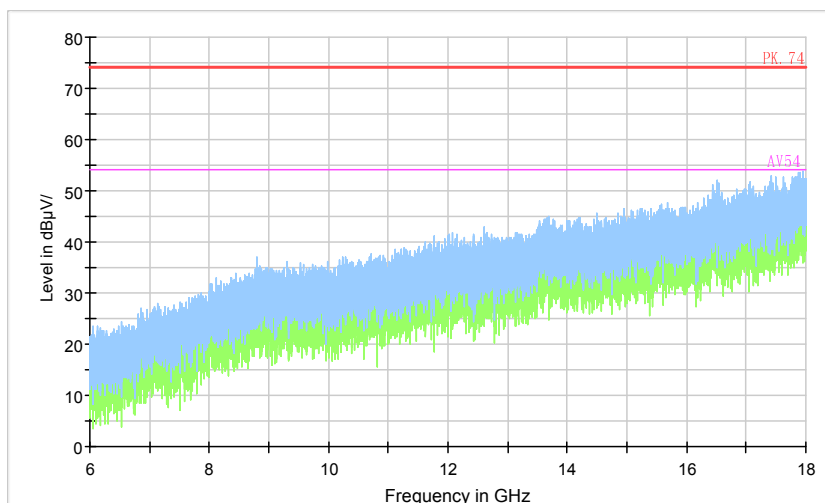

Full Spectrum

Preview Result 2-AVG   Preview Result 1-PK+   PK.74   AV54

Comment

Frequency Range: 6GHz -18GHz
Detector: Av mode and PK mode
Modulation type: 802.11a