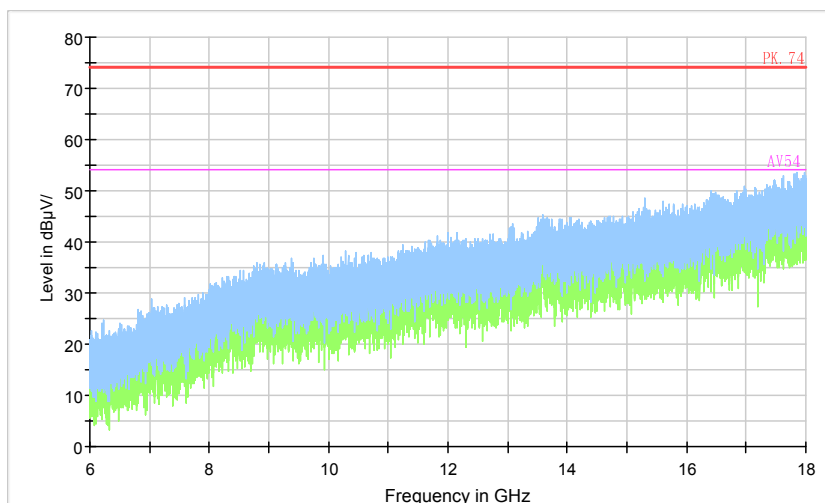

Full Spectrum

Comment

Frequency Range: 26.5GHz -40GHz
 Detector: Av mode and PK mode
 Modulation type: 802.11n(HT20)

Carrier frequency (MHz): 5320
Channel No.:64

Full Spectrum

Comment

Frequency Range: 30MHz -1GHz
Detector: QP mode
Test Mode: 802.11a

Full Spectrum

Comment

Frequency Range: 1GHz -6GHz
Detector: Av mode and PK mode
Modulation type: 802.11a

Full Spectrum

Preview Result 2-AVG Preview Result 1-PK+ PK.74 AV54

Comment

Frequency Range: 6GHz -18GHz
Detector: Av mode and PK mode
Modulation type: 802.11a