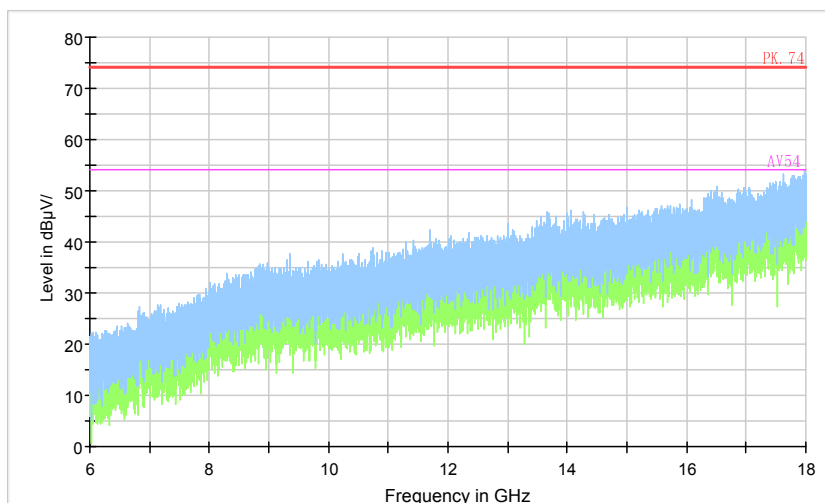

Comment

Frequency Range: 18GHz -26.5GHz
Detector: Av mode and PK mode
Modulation type: 802.11n(HT20)

Full Spectrum

Preview Result 2-AVG Preview Result 1-PK+ PK70-74 AV50-54

Comment

Frequency Range: 26.5GHz -40GHz
Detector: Av mode and PK mode
Modulation type: 802.11n(HT20)

Carrier frequency (MHz): 5190
Channel No.:38

Full Spectrum

Comment

Frequency Range: 30MHz -1GHz
Detector: QP mode
Test Mode: 802.11n(HT40)

Full Spectrum

Comment

Frequency Range: 1GHz -6GHz
Detector: Av mode and PK mode
Modulation type: 802.11n(HT40)

Full Spectrum

Preview Result 2-AVG Preview Result 1-PK+ PK.74 AV54

Comment

Frequency Range: 6GHz -18GHz
Detector: Av mode and PK mode
Modulation type: 802.11n(HT40)

Full Spectrum

Preview Result 2-AVG Preview Result 1-PK+ PK70-74 AV50-54