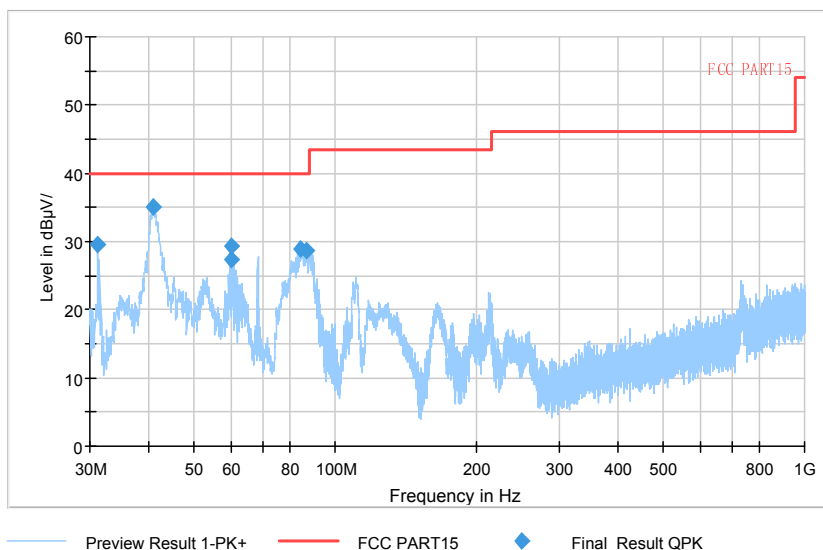

Full Spectrum

Comment

Frequency Range: 26.5GHz -40GHz
 Detector: Av mode and PK mode
 Modulation type: 802.11n(HT20)

Carrier frequency (MHz): 5320
Channel No.:64

Full Spectrum

Comment

Frequency Range: 30MHz -1GHz
Detector: QP mode
Test Mode: 802.11a