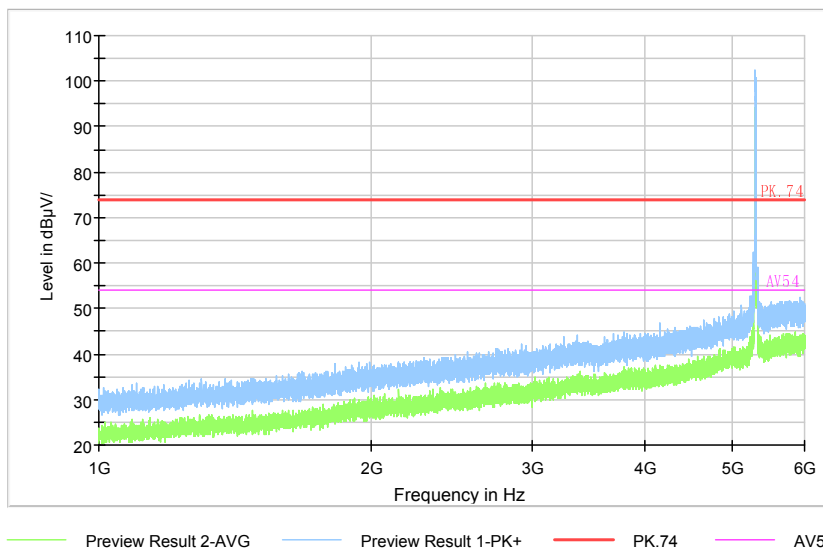

Comment

Frequency Range: 6GHz -18GHz
Detector: Av mode and PK mode
Modulation type: 802.11n(HT20)

Full Spectrum

Comment

Frequency Range: 18GHz -26.5GHz
Detector: Av mode and PK mode
Modulation type: 802.11n(HT20)

Full Spectrum

Comment

Frequency Range: 26.5GHz -40GHz
Detector: Av mode and PK mode
Modulation type: 802.11n(HT20)

Carrier frequency (MHz): 5300
Channel No.:60

Full Spectrum

Comment

Frequency Range: 30MHz -1GHz
Detector: QP mode
Test Mode: 802.11a

Full Spectrum

Comment

Frequency Range: 1GHz -6GHz
Detector: Av mode and PK mode
Modulation type: 802.11a

Full Spectrum

Preview Result 2-AVG Preview Result 1-PK+ PK.74 AV54

Comment

Frequency Range: 6GHz -18GHz
Detector: Av mode and PK mode
Modulation type: 802.11a