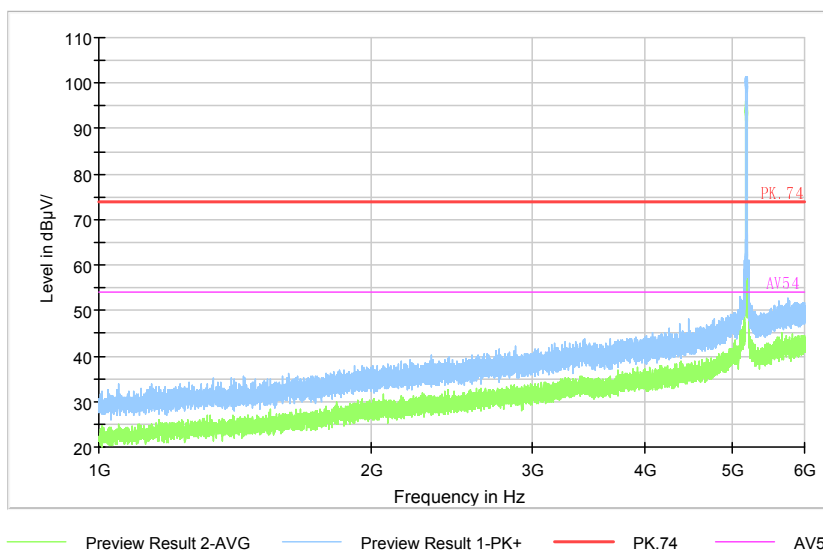

Full Spectrum

Preview Result 2-AVG Preview Result 1-PK+ PK70-74 AV50-54

Comment

Frequency Range: 18GHz -26.5GHz
Detector: Av mode and PK mode
Modulation type: 802.11n(HT40)

Full Spectrum

Preview Result 2-AVG Preview Result 1-PK+ PK70-74 AV50-54

Comment

Frequency Range: 26.5GHz -40GHz
Detector: Av mode and PK mode
Modulation type: 802.11n(HT40)

Carrier frequency (MHz): 5180 for secondary supply
Channel No.:36

Full Spectrum

Comment

Frequency Range: 30MHz -1GHz
Detector: QP mode
Test Mode: 802.11a

Full Spectrum

Comment

Frequency Range: 1GHz -6GHz
Detector: Av mode and PK mode
Modulation type: 802.11a

Full Spectrum

Preview Result 2-AVG Preview Result 1-PK+ PK.74 AV54

Comment

Frequency Range: 6GHz -18GHz
Detector: Av mode and PK mode
Modulation type: 802.11a