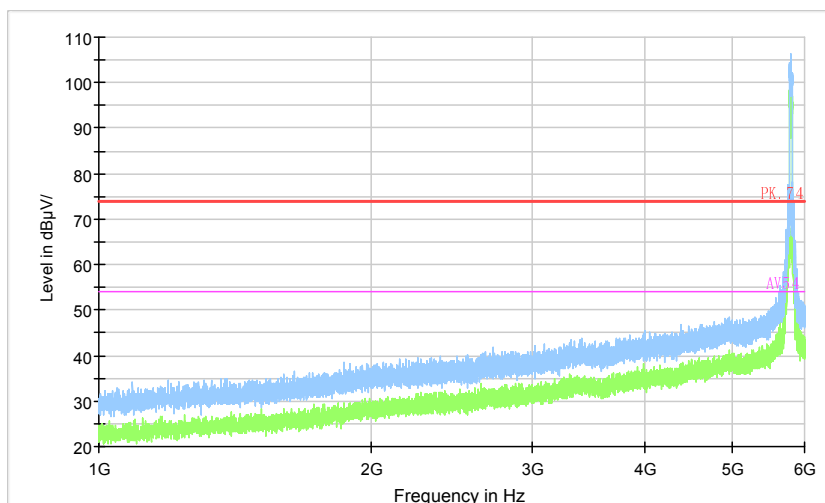

Comment

Frequency Range: 18GHz -26.5GHz
Detector: Av mode and PK mode
Modulation type: 802.11n(HT40)

Full Spectrum

Comment

Frequency Range: 26.5GHz -40GHz
Detector: Av mode and PK mode
Modulation type: 802.11n(HT40)

Carrier frequency (MHz): 5795
Channel No.:159

Full Spectrum

Comment

Frequency Range: 30MHz -1GHz
Detector: QP mode
Test Mode: 802.11n(HT40)

Full Spectrum

Preview Result 2-AVG Preview Result 1-PK+ PK.74 AV54

Comment

Frequency Range: 1GHz -6GHz
Detector: Av mode and PK mode
Modulation type: 802.11n(HT40)

Full Spectrum

Preview Result 2-AVG Preview Result 1-PK+ PK.74 AV54

Comment

Frequency Range: 6GHz -18GHz
Detector: Av mode and PK mode
Modulation type: 802.11n(HT40)