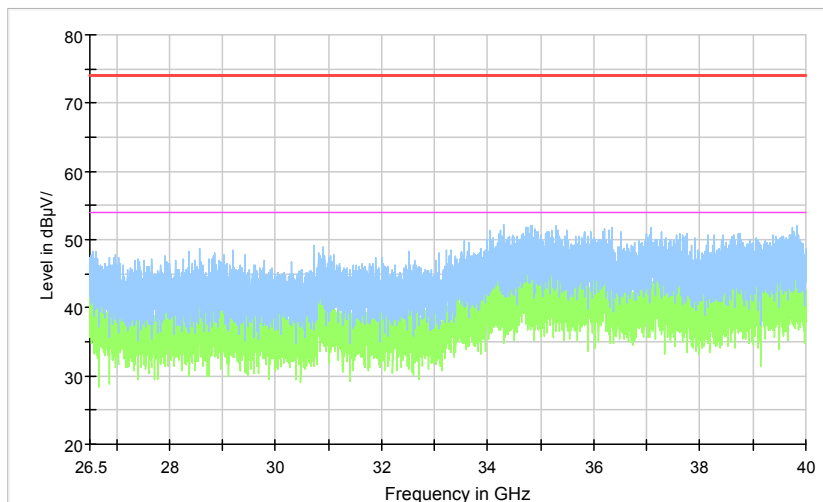

Full Spectrum

Preview Result 2-AVG Preview Result 1-PK+ PK.74 AV54

Comment

Frequency Range: 6GHz -18GHz
Detector: Av mode and PK mode
Modulation type: 802.11n(HT20)

Full Spectrum

Preview Result 2-AVG Preview Result 1-PK+ PK70-74 AV50-54

Comment

Frequency Range: 18GHz -26.5GHz
Detector: Av mode and PK mode
Modulation type: 802.11n(HT20)

Full Spectrum

Preview Result 2-AVG Preview Result 1-PK+ PK70-74 AV50-54

Comment

Frequency Range: 26.5GHz -40GHz
Detector: Av mode and PK mode
Modulation type: 802.11n(HT20)