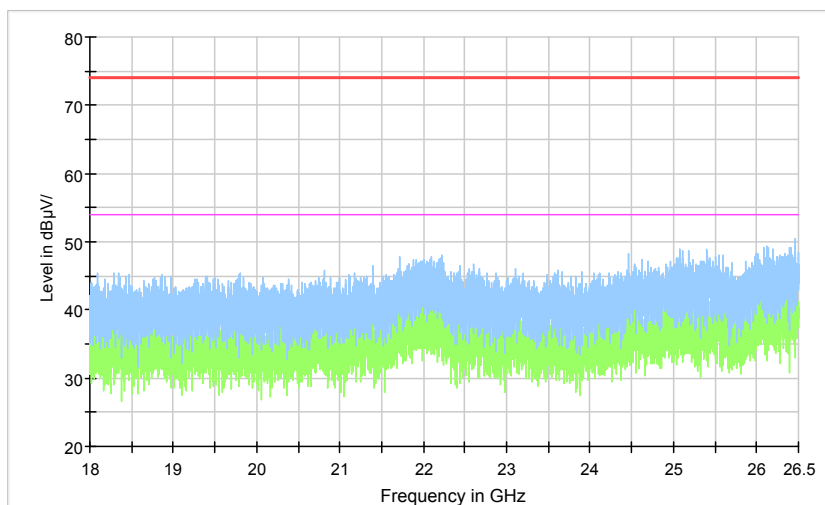

Full Spectrum

Comment

Frequency Range: 26.5GHz -40GHz
 Detector: Av mode and PK mode
 Modulation type: 802.11n(HT20)

Carrier frequency (MHz): 5320
Channel No.:64

Full Spectrum

Comment

Frequency Range: 30MHz -1GHz
Detector: QP mode
Test Mode: 802.11a

Full Spectrum

Comment

Frequency Range: 1GHz -6GHz
Detector: Av mode and PK mode
Modulation type: 802.11a

Full Spectrum

Preview Result 2-AVG Preview Result 1-PK+ PK.74 AV54

Comment

Frequency Range: 6GHz -18GHz
Detector: Av mode and PK mode
Modulation type: 802.11a

Full Spectrum

Preview Result 2-AVG Preview Result 1-PK+ PK70-74 AV50-54

Comment

Frequency Range: 18GHz -26.5GHz
Detector: Av mode and PK mode
Modulation type: 802.11a

Full Spectrum

Comment

Frequency Range: 26.5GHz -40GHz
Detector: Av mode and PK mode
Modulation type: 802.11a