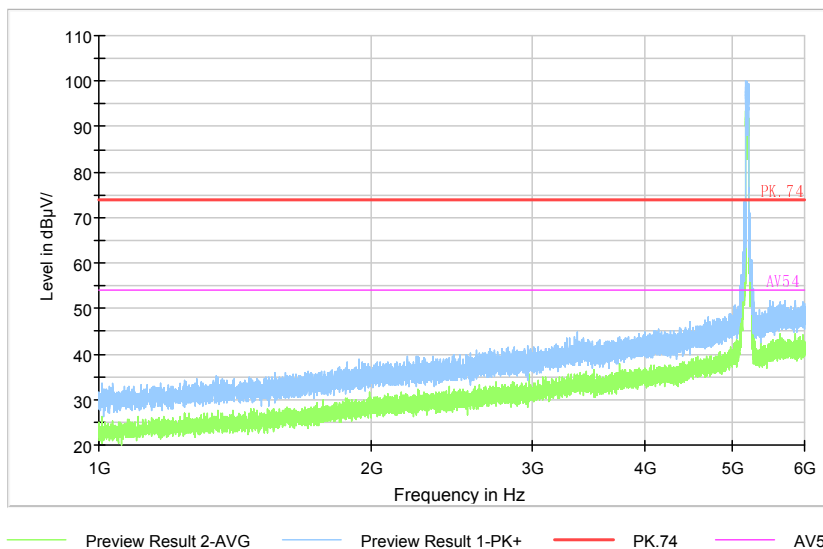

Comment

Frequency Range: 18GHz -26.5GHz
Detector: Av mode and PK mode
Modulation type: 802.11n(HT20)

Full Spectrum

Preview Result 2-AVG Preview Result 1-PK+ PK70-74 AV50-54

Comment

Frequency Range: 26.5GHz -40GHz
Detector: Av mode and PK mode
Modulation type: 802.11n(HT20)

Carrier frequency (MHz): 5190
Channel No.:38

Full Spectrum

Comment

Frequency Range: 30MHz -1GHz
Detector: QP mode
Test Mode: 802.11n(HT40)

Full Spectrum

Comment

Frequency Range: 1GHz -6GHz
Detector: Av mode and PK mode
Modulation type: 802.11n(HT40)

Full Spectrum

Preview Result 2-AVG Preview Result 1-PK+ PK.74 AV54

Comment

Frequency Range: 6GHz -18GHz
Detector: Av mode and PK mode
Modulation type: 802.11n(HT40)

Full Spectrum

Preview Result 2-AVG Preview Result 1-PK+ PK70-74 AV50-54