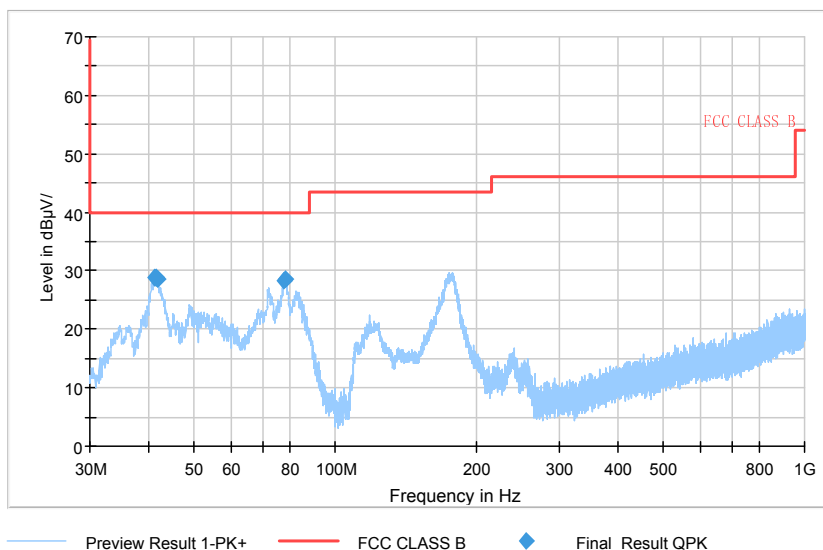

Carrier frequency (MHz): 5270
Channel No.:54

Full Spectrum

Comment

Frequency Range: 30MHz -1GHz
Detector: QP mode
Test Mode: 802.11n(HT40)