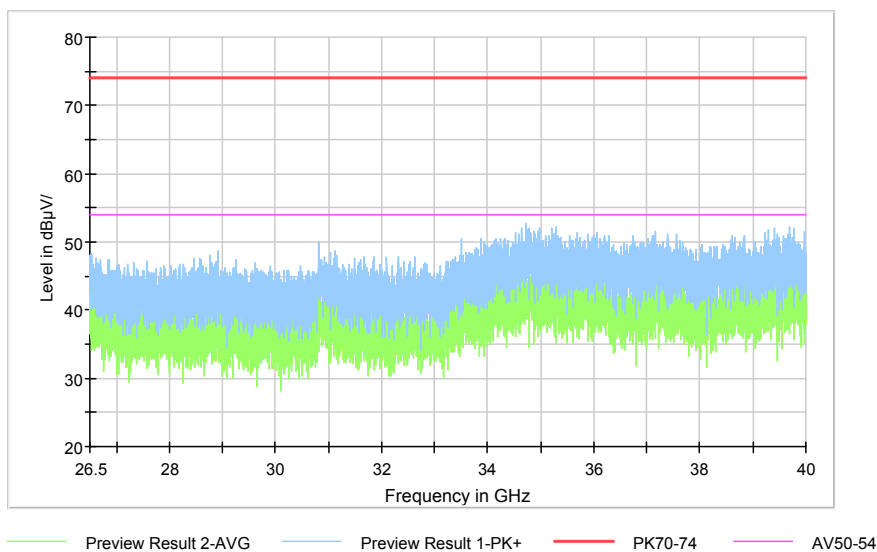

Full Spectrum

Preview Result 2-AVG Preview Result 1-PK+ PK.74 AV54

Comment

Frequency Range: 6GHz -18GHz
Detector: Av mode and PK mode
Modulation type: 802.11n(HT40)

Full Spectrum

Preview Result 2-AVG Preview Result 1-PK+ PK70-74 AV50-54

Comment

Frequency Range: 18GHz -26.5GHz
Detector: Av mode and PK mode
Modulation type: 802.11n(HT40)

Full Spectrum

Comment

Frequency Range: 26.5GHz -40GHz
Detector: Av mode and PK mode
Modulation type: 802.11n(HT40)