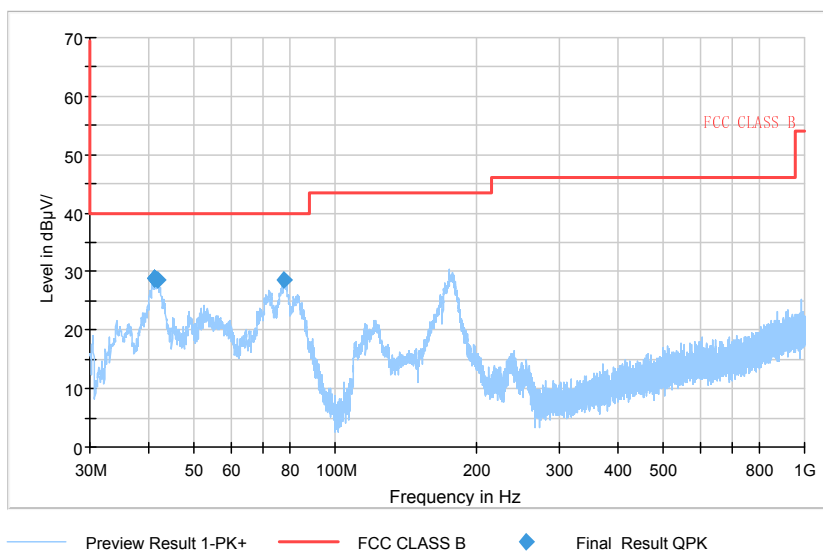

Full Spectrum

Preview Result 2-AVG Preview Result 1-PK+ PK.74 AV54

Comment

Frequency Range: 6GHz -18GHz
Detector: Av mode and PK mode
Modulation type: 802.11n(HT40)

Full Spectrum

Preview Result 2-AVG Preview Result 1-PK+ PK70-74 AV50-54

Comment

Frequency Range: 18GHz -26.5GHz
Detector: Av mode and PK mode
Modulation type: 802.11n(HT40)

Full Spectrum

Comment

Frequency Range: 26.5GHz -40GHz
 Detector: Av mode and PK mode
 Modulation type: 802.11n(HT40)

Carrier frequency (MHz): 5230
 Channel No.:46

Full Spectrum

Comment

Frequency Range: 30MHz -1GHz
 Detector: QP mode
 Test Mode: 802.11n(HT40)

Full Spectrum

Preview Result 2-AVG Preview Result 1-PK+ PK.74 AV54