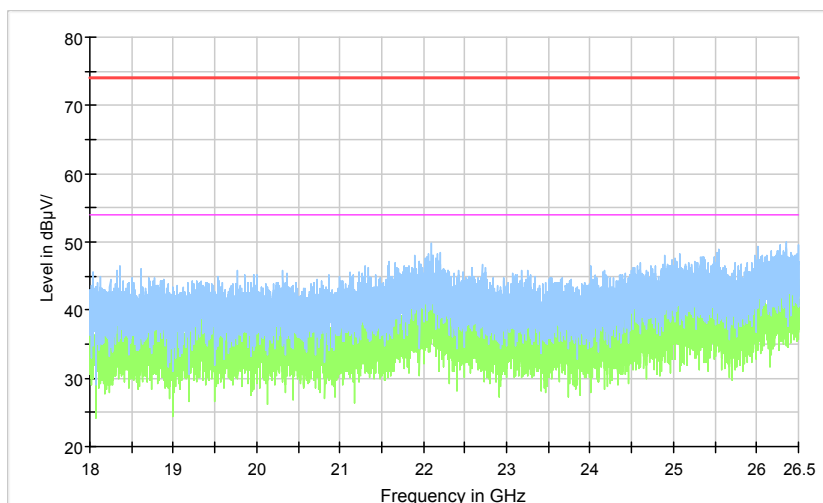

Full Spectrum

Preview Result 2-AVG Preview Result 1-PK+ PK.74 AV54

Comment

Frequency Range: 6GHz -18GHz
Detector: Av mode and PK mode
Modulation type: 802.11n(HT20)

Full Spectrum

Preview Result 2-AVG Preview Result 1-PK+ PK70-74 AV50-54

Comment

Frequency Range: 18GHz -26.5GHz
Detector: Av mode and PK mode
Modulation type: 802.11n(HT20)

Full Spectrum

Preview Result 2-AVG Preview Result 1-PK+ PK70-74 AV50-54

Comment

Frequency Range: 26.5GHz -40GHz
Detector: Av mode and PK mode
Modulation type: 802.11n(HT20)