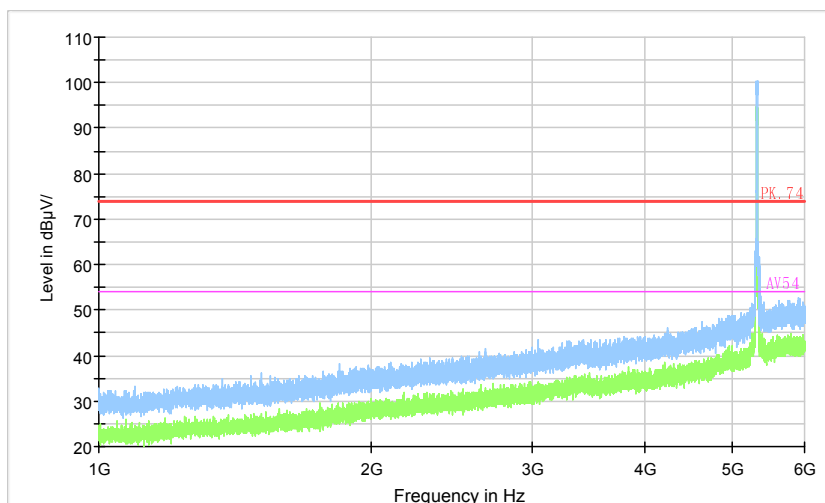

Full Spectrum

Preview Result 2-AVG   Preview Result 1-PK+   PK.74   AV54

Comment

Frequency Range: 1GHz -6GHz
Detector: Av mode and PK mode
Modulation type: 802.11n(HT20)