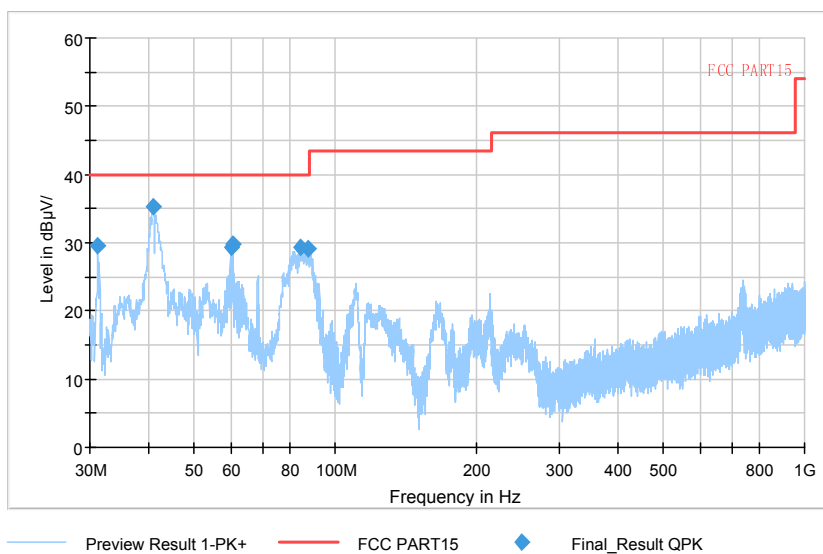

Channel No.:157

Full Spectrum

Comment

Frequency Range: 30MHz -1GHz
Detector: QP mode
Test Mode: 802.11a