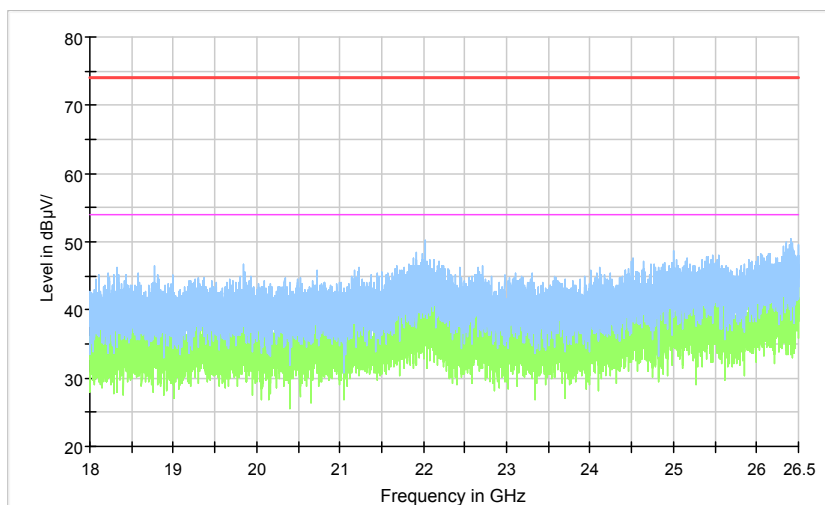

Full Spectrum

Comment

Frequency Range: 1GHz -6GHz
Detector: Av mode and PK mode
Modulation type: 802.11n(HT40)

Full Spectrum

Preview Result 2-AVG Preview Result 1-PK+ PK.74 AV54

Comment

Frequency Range: 6GHz -18GHz
Detector: Av mode and PK mode
Modulation type: 802.11n(HT40)

Full Spectrum

Preview Result 2-AVG Preview Result 1-PK+ PK70-74 AV50-54

Comment

Frequency Range: 18GHz -26.5GHz
Detector: Av mode and PK mode
Modulation type: 802.11n(HT40)

Full Spectrum

Comment

Frequency Range: 26.5GHz -40GHz
 Detector: Av mode and PK mode
 Modulation type: 802.11n(HT40)