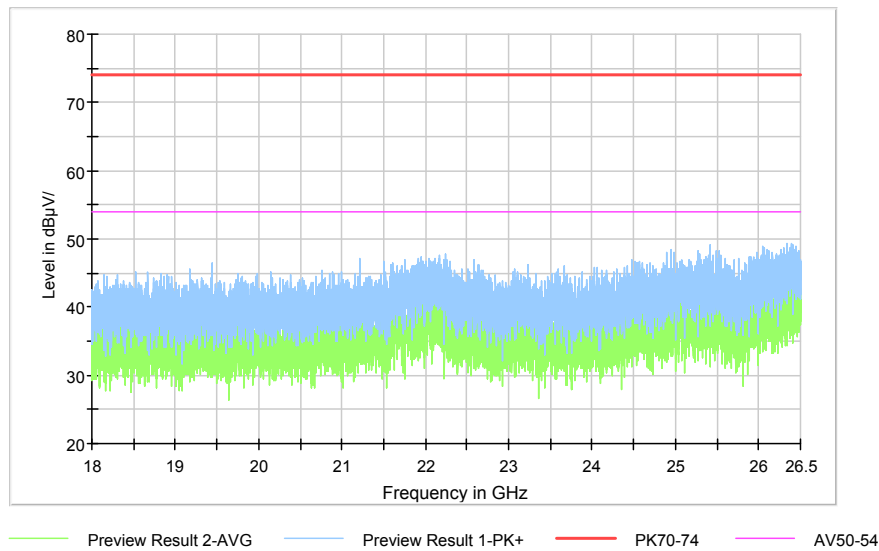

Full Spectrum

Preview Result 2-AVG Preview Result 1-PK+ PK.74 AV54

Comment

Frequency Range: 6GHz -18GHz
 Detector: Av mode and PK mode
 Modulation type: 802.11n(HT20)

Full Spectrum

Comment

Frequency Range: 18GHz -26.5GHz
 Detector: Av mode and PK mode
 Modulation type: 802.11n(HT20)

Full Spectrum

Comment

Frequency Range: 26.5GHz -40GHz
 Detector: Av mode and PK mode
 Modulation type: 802.11n(HT20)

Carrier frequency (MHz): 5320
Channel No.:64

Full Spectrum

Comment

Frequency Range: 30MHz -1GHz
Detector: QP mode
Test Mode: 802.11a