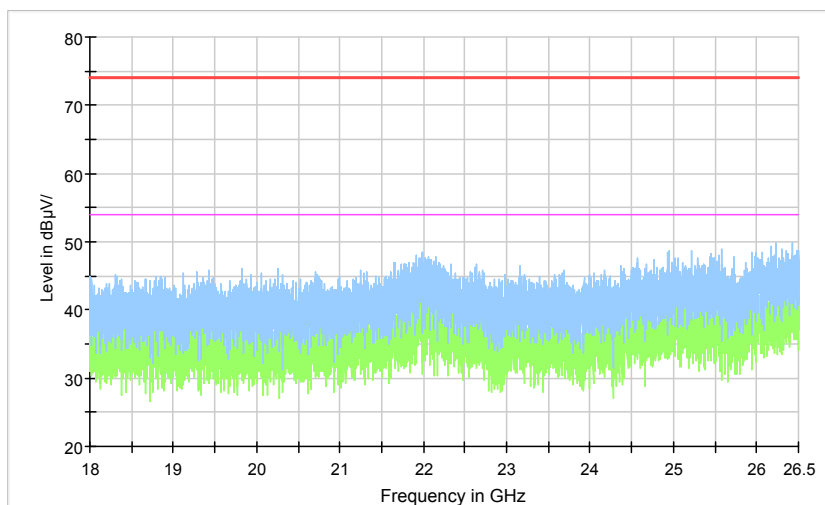

Full Spectrum

Preview Result 2-AVG Preview Result 1-PK+ PK.74 AV54

Comment

Frequency Range: 6GHz -18GHz
Detector: Av mode and PK mode
Modulation type: 802.11n(HT40)

Full Spectrum

Preview Result 2-AVG Preview Result 1-PK+ PK70-74 AV50-54