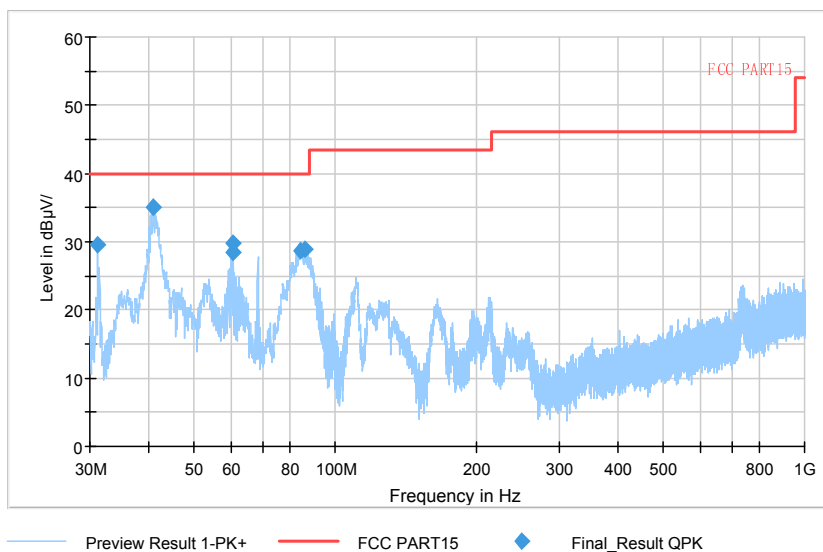

Full Spectrum

Comment

Frequency Range: 30MHz -1GHz
Detector: QP mode
Test Mode: 802.11n(HT20)