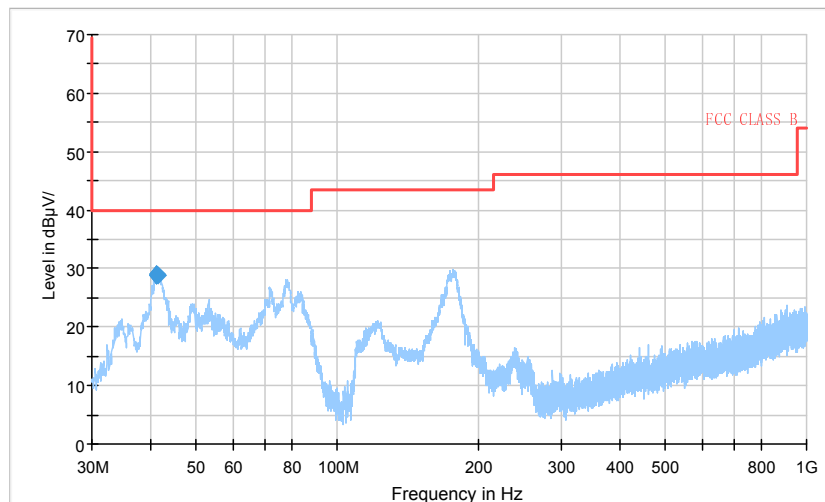

Full Spectrum

Preview Result 2-AVG Preview Result 1-PK+ PK70-74 AV50-54

Comment

Frequency Range: 18GHz -26.5GHz
Detector: Av mode and PK mode
Modulation type: 802.11n(HT40)

Full Spectrum

Preview Result 2-AVG Preview Result 1-PK+ PK70-74 AV50-54

Comment

Frequency Range: 26.5GHz -40GHz
Detector: Av mode and PK mode
Modulation type: 802.11n(HT40)

Carrier frequency (MHz): 5755
Channel No.:151

Full Spectrum

— Preview Result 1-PK+ — FCC CLASS B ◆ Final_Result QPK