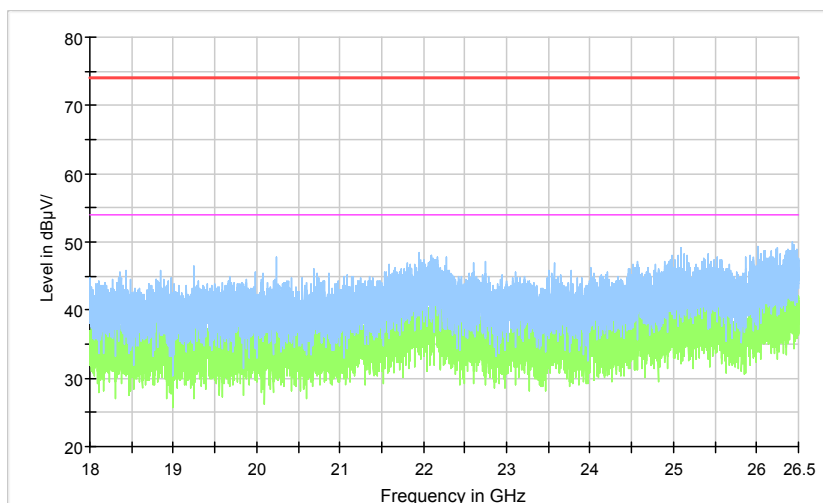

Comment

Frequency Range: 1GHz -6GHz
Detector: Av mode and PK mode
Modulation type: 802.11n(HT40)

Full Spectrum

Preview Result 2-AVG Preview Result 1-PK+ PK.74 AV54

Comment

Frequency Range: 6GHz -18GHz
Detector: Av mode and PK mode
Modulation type: 802.11n(HT40)

Full Spectrum

Preview Result 2-AVG Preview Result 1-PK+ PK70-74 AV50-54

Comment

Frequency Range: 18GHz -26.5GHz
Detector: Av mode and PK mode
Modulation type: 802.11n(HT40)

Full Spectrum

Preview Result 2-AVG Preview Result 1-PK+ PK70-74 AV50-54