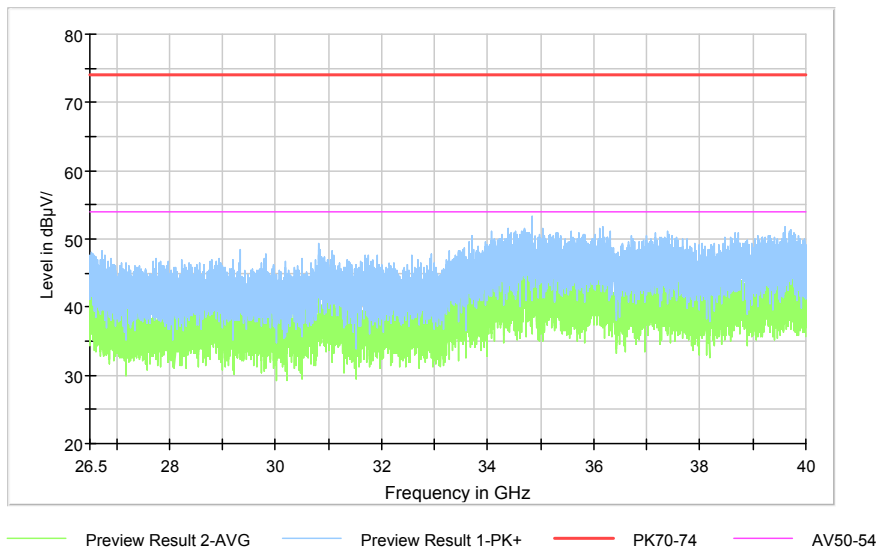

Full Spectrum

Preview Result 2-AVG Preview Result 1-PK+ PK70-74 AV50-54

Comment

Frequency Range: 18GHz -26.5GHz
Detector: Av mode and PK mode
Modulation type: 802.11n(HT40)

Full Spectrum

Comment

Frequency Range: 26.5GHz -40GHz
 Detector: Av mode and PK mode
 Modulation type: 802.11n(HT40)