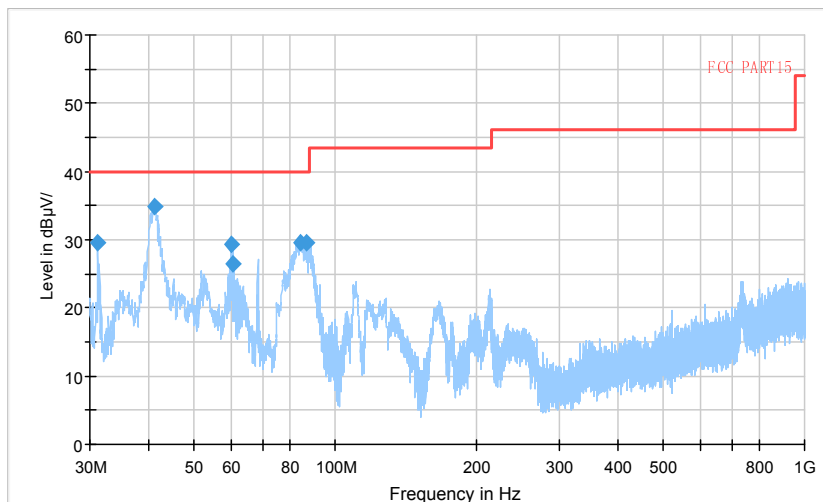

Channel No.:149

Full Spectrum

Preview Result 1-PK+   FCC PART15   Final_Result QPK

Comment

Frequency Range: 30MHz -1GHz
Detector: QP mode
Test Mode: 802.11a