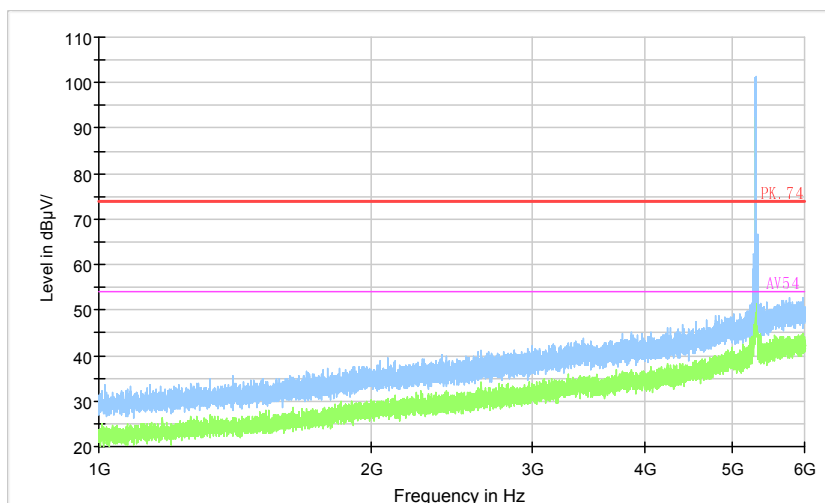

Full Spectrum

Preview Result 2-AVG Preview Result 1-PK+ PK70-74 AV50-54

Comment

Frequency Range: 18GHz -26.5GHz
Detector: Av mode and PK mode
Modulation type: 802.11a

Full Spectrum

Comment

Frequency Range: 26.5GHz -40GHz
 Detector: Av mode and PK mode
 Modulation type: 802.11a

Full Spectrum

Comment

Frequency Range: 30MHz -1GHz
 Detector: QP mode
 Test Mode: 802.11n(HT20)

Full Spectrum

Preview Result 2-AVG Preview Result 1-PK+ PK.74 AV54

Comment

Frequency Range: 1GHz -6GHz
 Detector: Av mode and PK mode
 Modulation type: 802.11n(HT20)