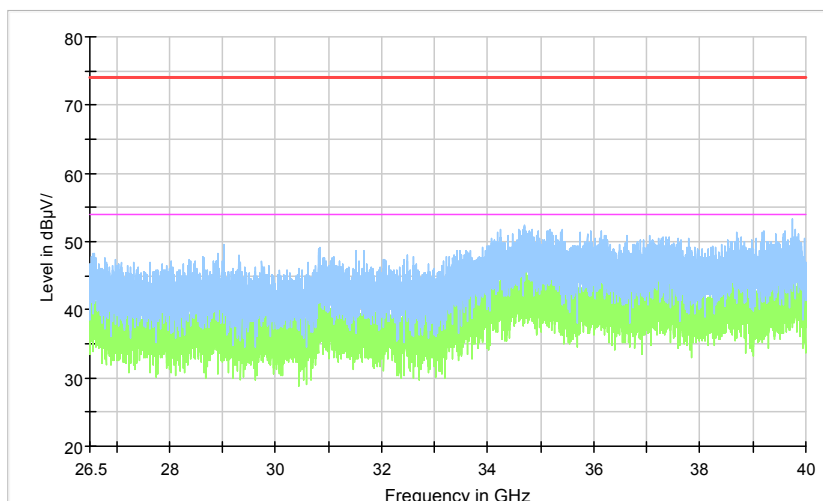

Comment

Frequency Range: 1GHz -6GHz
 Detector: Av mode and PK mode
 Modulation type: 802.11n(HT40)

Full Spectrum

Preview Result 2-AVG Preview Result 1-PK+ PK.74 AV54

Comment

Frequency Range: 6GHz -18GHz
 Detector: Av mode and PK mode
 Modulation type: 802.11n(HT40)

Full Spectrum

Preview Result 2-AVG Preview Result 1-PK+ PK70-74 AV50-54

Comment

Frequency Range: 18GHz -26.5GHz
Detector: Av mode and PK mode
Modulation type: 802.11n(HT40)

Full Spectrum

Preview Result 2-AVG Preview Result 1-PK+ PK70-74 AV50-54