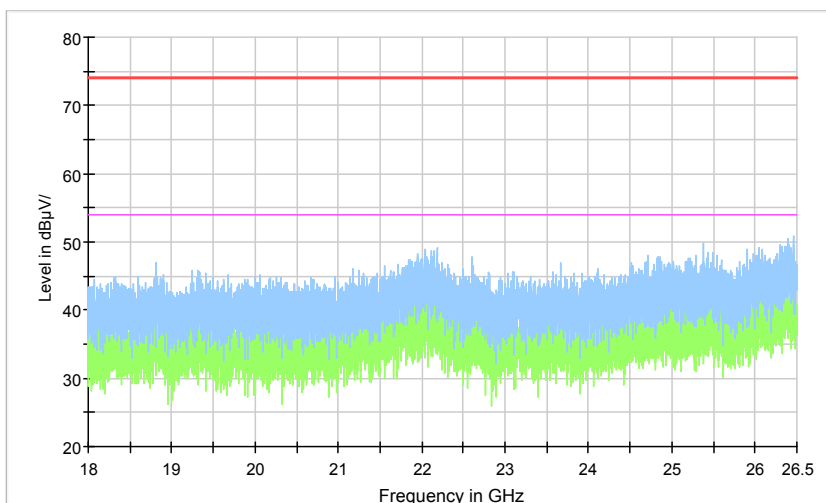

Full Spectrum

Preview Result 2-AVG Preview Result 1-PK+ PK.74 AV54

Comment

Frequency Range: 6GHz -18GHz
Detector: Av mode and PK mode
Modulation type: 802.11n(HT20)

Full Spectrum

Preview Result 2-AVG Preview Result 1-PK+ PK70-74 AV50-54

Comment

1

Frequency Range: 18GHz -26.5GHz
Detector: Av mode and PK mode
Modulation type: 802.11n(HT20)

Full Spectrum

Preview Result 2-AVG Preview Result 1-PK+ PK70-74 AV50-54

Comment

Frequency Range: 26.5GHz -40GHz
Detector: Av mode and PK mode
Modulation type: 802.11n(HT20)