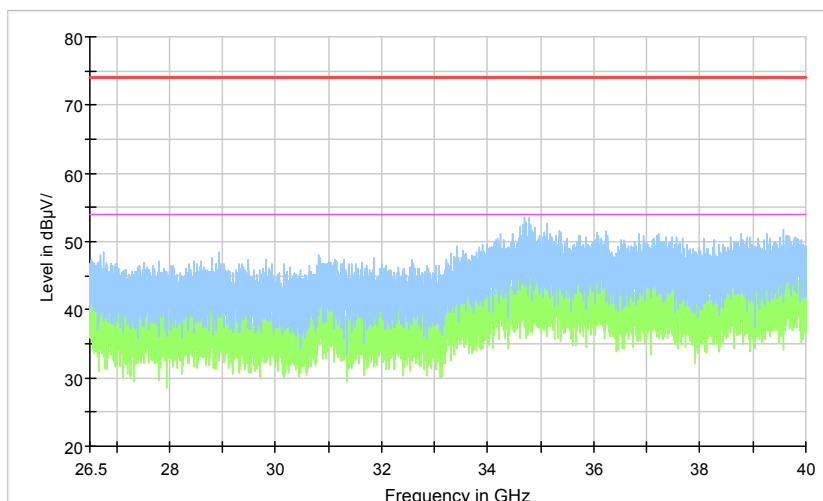

Comment

Frequency Range: 1GHz -6GHz
Detector: Av mode and PK mode
Modulation type: 802.11n(HT40)

Full Spectrum

Preview Result 2-AVG Preview Result 1-PK+ PK.74 AV54

Comment

Frequency Range: 6GHz -18GHz
Detector: Av mode and PK mode
Modulation type: 802.11n(HT40)

Full Spectrum

Preview Result 2-AVG Preview Result 1-PK+ PK70-74 AV50-54

Comment

Frequency Range: 18GHz -26.5GHz
Detector: Av mode and PK mode
Modulation type: 802.11n(HT40)

Full Spectrum

Preview Result 2-AVG Preview Result 1-PK+ PK70-74 AV50-54