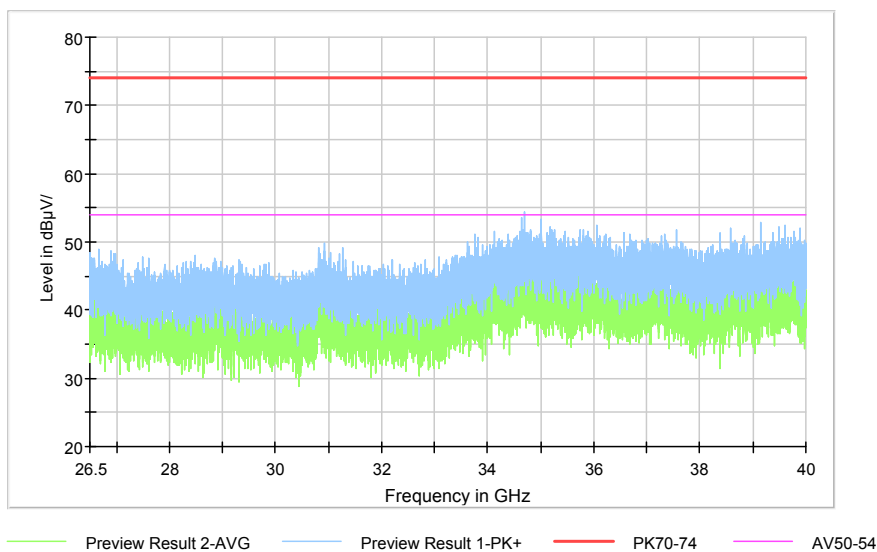

Full Spectrum

Preview Result 2-AVG Preview Result 1-PK+ PK.74 AV54

Comment

Frequency Range: 6GHz -18GHz
Detector: Av mode and PK mode
Modulation type: 802.11a

Full Spectrum

Preview Result 2-AVG Preview Result 1-PK+ PK70-74 AV50-54

Comment

Frequency Range: 18GHz -26.5GHz
Detector: Av mode and PK mode
Modulation type: 802.11a

Full Spectrum

Comment

Frequency Range: 26.5GHz -40GHz
Detector: Av mode and PK mode
Modulation type: 802.11a

Full Spectrum