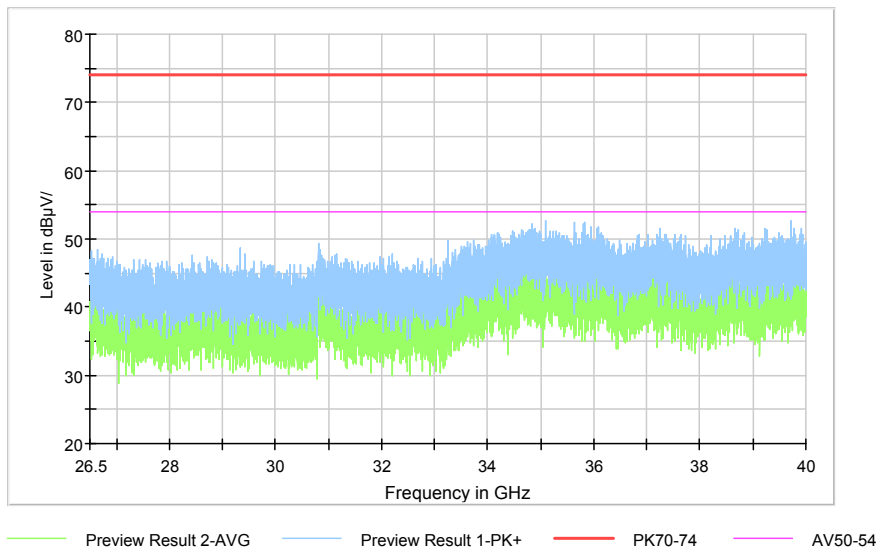

Full Spectrum

Preview Result 2-AVG Preview Result 1-PK+ PK70-74 AV50-54

Comment

Frequency Range: 18GHz -26.5GHz
Detector: Av mode and PK mode
Modulation type: 802.11a

Full Spectrum

Comment

Frequency Range: 26.5GHz -40GHz
 Detector: Av mode and PK mode
 Modulation type: 802.11a