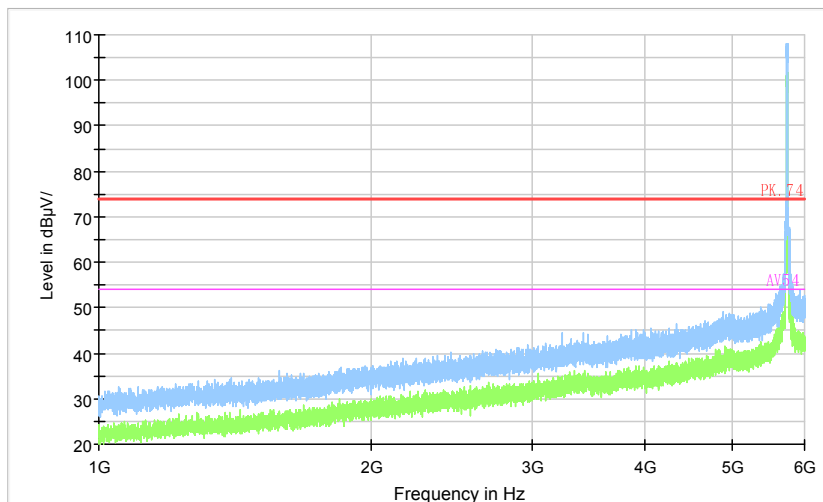

Comment

Frequency Range: 18GHz -26.5GHz
Detector: Av mode and PK mode
Modulation type: 802.11n(HT20)

Full Spectrum

Preview Result 2-AVG Preview Result 1-PK+ PK70-74 AV50-54

Comment

Frequency Range: 26.5GHz -40GHz
Detector: Av mode and PK mode
Modulation type: 802.11n(HT20)

Carrier frequency (MHz): 5745

Channel No.:149

Full Spectrum

Preview Result 1-PK+ FCC PART15 Final_Result QPK

Comment

Frequency Range: 30MHz -1GHz
Detector: QP mode
Test Mode: 802.11a

Full Spectrum

Preview Result 2-AVG Preview Result 1-PK+ PK.74 AV54

Comment

Frequency Range: 1GHz -6GHz
Detector: Av mode and PK mode
Modulation type: 802.11a

Full Spectrum

Preview Result 2-AVG Preview Result 1-PK+ PK.74 AV54

Comment

Frequency Range: 6GHz -18GHz
Detector: Av mode and PK mode
Modulation type: 802.11a