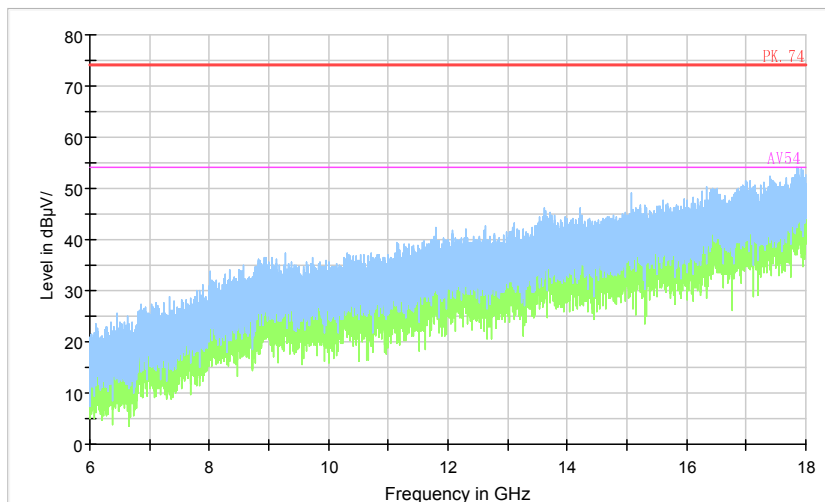

Comment

Frequency Range: 18GHz -26.5GHz
Detector: Av mode and PK mode
Modulation type: 802.11a

Full Spectrum

Comment

Frequency Range: 26.5GHz -40GHz
Detector: Av mode and PK mode
Modulation type: 802.11a

Full Spectrum

Comment

Frequency Range: 30MHz -1GHz
Detector: QP mode
Test Mode: 802.11n(HT20)

Full Spectrum

Preview Result 2-AVG Preview Result 1-PK+ PK.74 AV54

Comment

Frequency Range: 1GHz -6GHz
Detector: Av mode and PK mode
Modulation type: 802.11n(HT20)

Full Spectrum

Preview Result 2-AVG Preview Result 1-PK+ PK.74 AV54

Comment

Frequency Range: 6GHz -18GHz
Detector: Av mode and PK mode
Modulation type: 802.11n(HT20)

Full Spectrum

Preview Result 2-AVG Preview Result 1-PK+ PK70-74 AV50-54