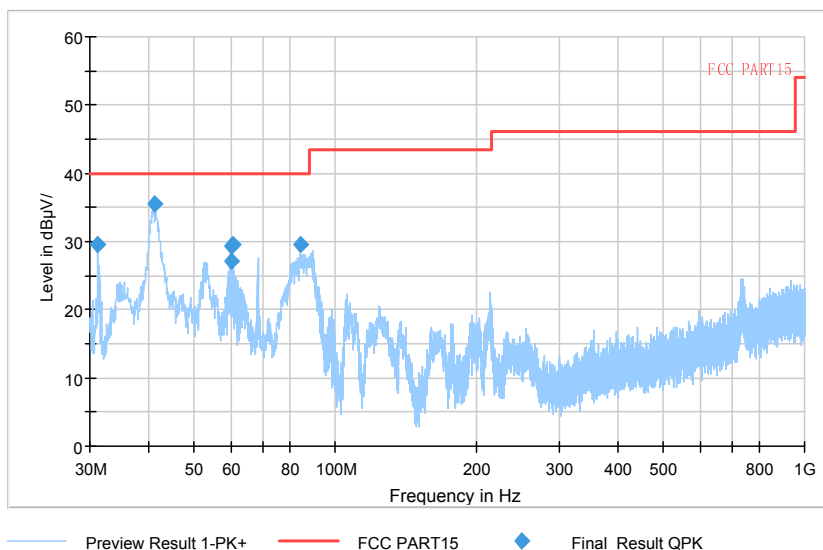

Carrier frequency (MHz): 5180 for secondary supply
Channel No.:36

Full Spectrum

Comment

Frequency Range: 30MHz -1GHz
Detector: QP mode
Test Mode: 802.11a