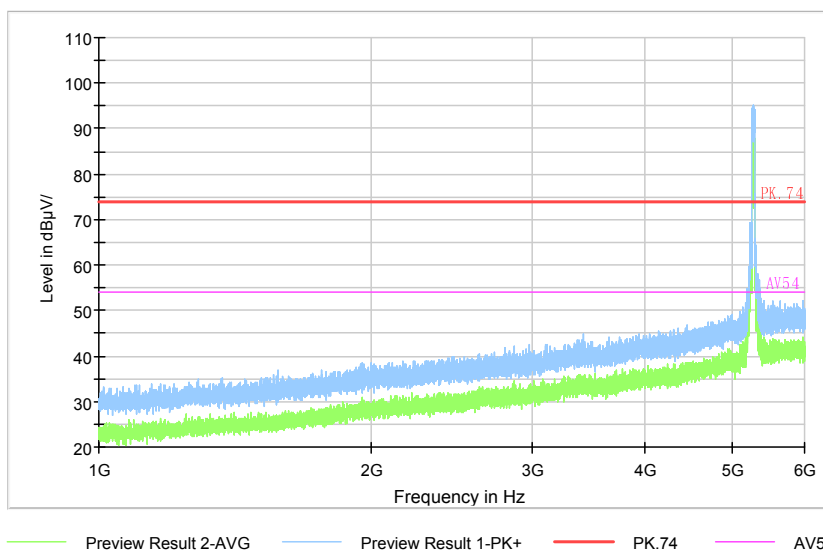

Full Spectrum

Comment

Frequency Range: 1GHz -6GHz
Detector: Av mode and PK mode
Modulation type: 802.11n(HT40)