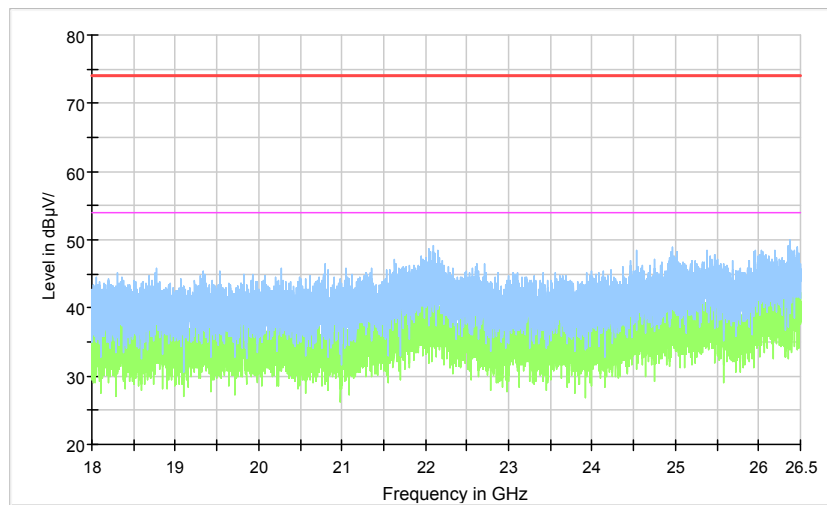

Full Spectrum

Preview Result 2-AVG Preview Result 1-PK+ PK.74 AV54

Comment

Frequency Range: 6GHz -18GHz
Detector: Av mode and PK mode
Modulation type: 802.11n(HT40)

Full Spectrum

Preview Result 2-AVG Preview Result 1-PK+ PK70-74 AV50-54