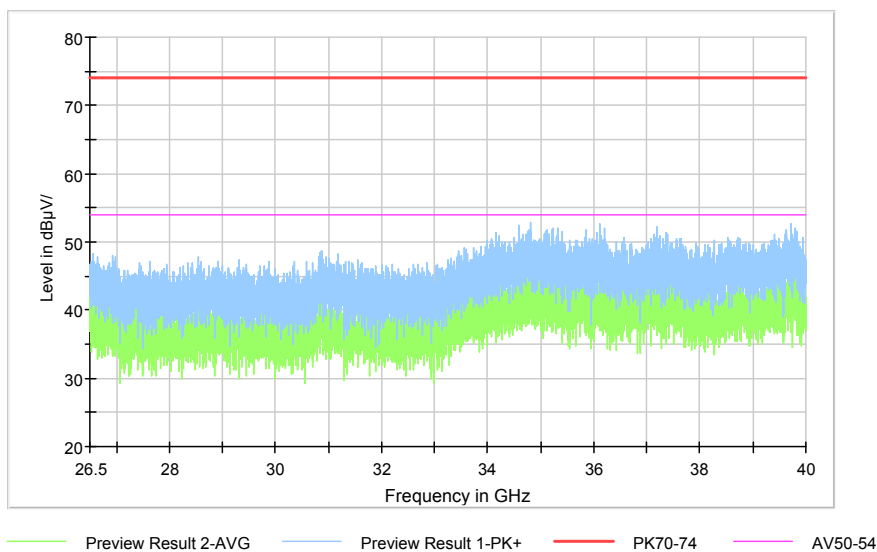

Full Spectrum

Comment

Frequency Range: 26.5GHz -40GHz
Detector: Av mode and PK mode
Modulation type: 802.11n(HT40)

Carrier frequency (MHz): 5230
Channel No.:46