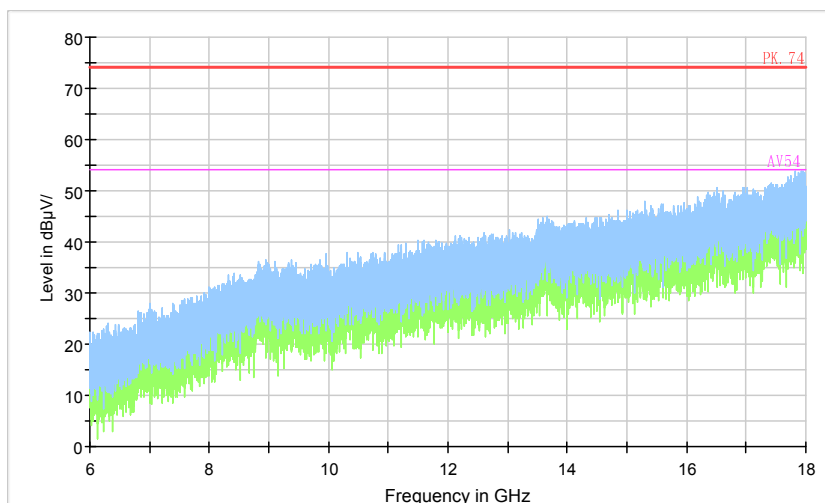

Carrier frequency (MHz): 5785

Channel No.:157

Full Spectrum

Comment

Frequency Range: 30MHz -1GHz
Detector: QP mode
Test Mode: 802.11a

Full Spectrum

Comment

Frequency Range: 1GHz -6GHz
Detector: Av mode and PK mode
Modulation type: 802.11a

Full Spectrum

Preview Result 2-AVG Preview Result 1-PK+ PK.74 AV54

Comment

Frequency Range: 6GHz -18GHz
Detector: Av mode and PK mode
Modulation type: 802.11a

Full Spectrum

Preview Result 2-AVG Preview Result 1-PK+ PK70-74 AV50-54