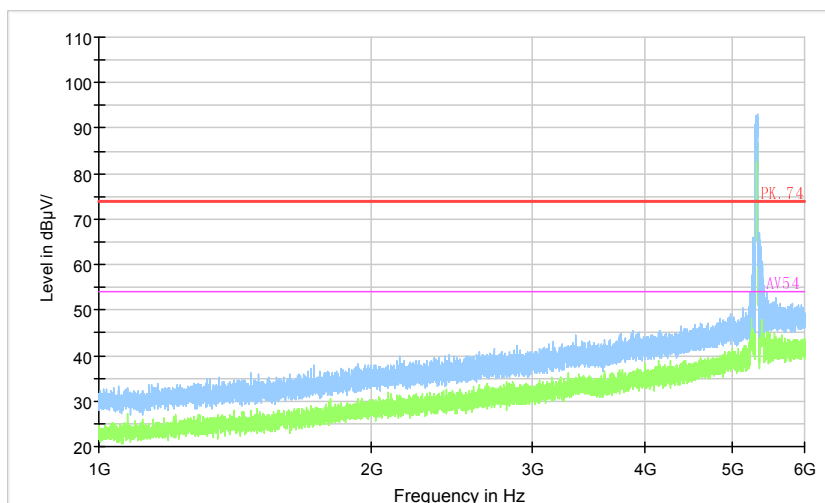

Full Spectrum

Preview Result 2-AVG Preview Result 1-PK+ PK70-74 AV50-54

Comment

Frequency Range: 18GHz -26.5GHz
Detector: Av mode and PK mode
Modulation type: 802.11n(HT40)

Full Spectrum

Comment

Frequency Range: 26.5GHz -40GHz
 Detector: Av mode and PK mode
 Modulation type: 802.11n(HT40)

Carrier frequency (MHz): 5310
 Channel No.:62

Full Spectrum

Comment

Frequency Range: 30MHz -1GHz
 Detector: QP mode
 Test Mode: 802.11n(HT40)

Full Spectrum

Preview Result 2-AVG Preview Result 1-PK+ PK.74 AV54

Comment

Frequency Range: 1GHz -6GHz
Detector: Av mode and PK mode
Modulation type: 802.11n(HT40)

Full Spectrum

Preview Result 2-AVG Preview Result 1-PK+ PK.74 AV54

Comment

Frequency Range: 6GHz -18GHz
Detector: Av mode and PK mode
Modulation type: 802.11n(HT40)