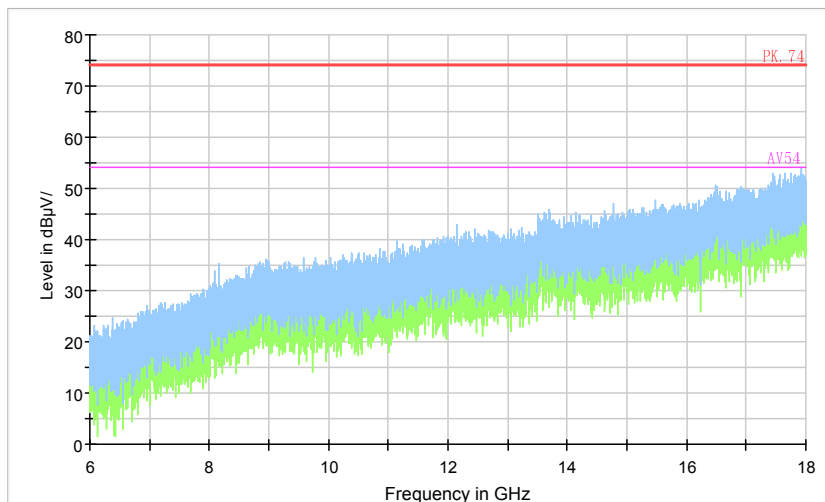

Comment

Frequency Range: 18GHz -26.5GHz
Detector: Av mode and PK mode
Modulation type: 802.11a

Full Spectrum

Comment

Frequency Range: 26.5GHz -40GHz
Detector: Av mode and PK mode
Modulation type: 802.11a

Full Spectrum

Comment

Frequency Range: 30MHz -1GHz
Detector: QP mode
Test Mode: 802.11n(HT20)

Full Spectrum

Preview Result 2-AVG Preview Result 1-PK+ PK.74 AV54

Comment

Frequency Range: 1GHz -6GHz
Detector: Av mode and PK mode
Modulation type: 802.11n(HT20)

Full Spectrum

Preview Result 2-AVG Preview Result 1-PK+ PK.74 AV54

Comment

Frequency Range: 6GHz -18GHz
Detector: Av mode and PK mode
Modulation type: 802.11n(HT20)

Full Spectrum

Preview Result 2-AVG Preview Result 1-PK+ PK70-74 AV50-54