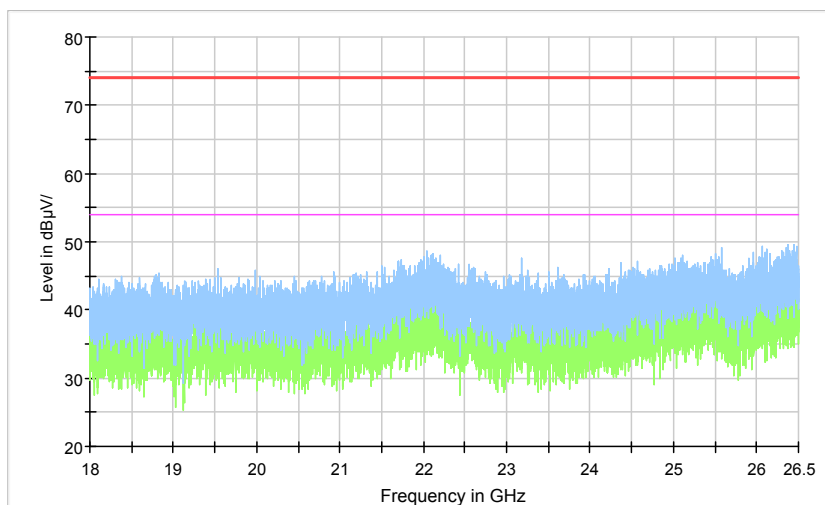

Carrier frequency (MHz): 5825
Channel No.:165

Full Spectrum

Comment

Frequency Range: 30MHz -1GHz
Detector: QP mode
Test Mode: 802.11a

Full Spectrum

Comment

Frequency Range: 1GHz -6GHz
Detector: Av mode and PK mode
Modulation type: 802.11a

Full Spectrum

Preview Result 2-AVG Preview Result 1-PK+ PK.74 AV54

Comment

Frequency Range: 6GHz -18GHz
Detector: Av mode and PK mode
Modulation type: 802.11a

Full Spectrum

Preview Result 2-AVG Preview Result 1-PK+ PK70-74 AV50-54

Comment

Frequency Range: 18GHz -26.5GHz
Detector: Av mode and PK mode
Modulation type: 802.11a

Full Spectrum

Comment

Frequency Range: 26.5GHz -40GHz
Detector: Av mode and PK mode
Modulation type: 802.11a

Full Spectrum