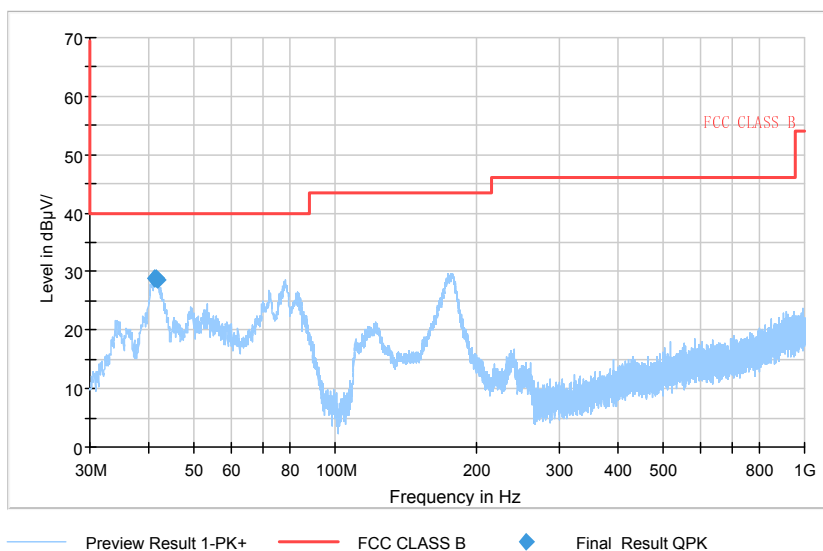

Full Spectrum

Preview Result 2-AVG Preview Result 1-PK+ PK.74 AV54

Comment

Frequency Range: 6GHz -18GHz
Detector: Av mode and PK mode
Modulation type: 802.11n(HT40)

Full Spectrum

Preview Result 2-AVG Preview Result 1-PK+ PK70-74 AV50-54

Comment

Frequency Range: 18GHz -26.5GHz
Detector: Av mode and PK mode
Modulation type: 802.11n(HT40)

Full Spectrum

Comment

Frequency Range: 26.5GHz -40GHz
Detector: Av mode and PK mode
Modulation type: 802.11n(HT40)

Carrier frequency (MHz): 5795
Channel No.:159

Full Spectrum

Comment

Frequency Range: 30MHz -1GHz
Detector: QP mode
Test Mode: 802.11n(HT40)

Full Spectrum

Preview Result 2-AVG Preview Result 1-PK+ PK.74 AV54