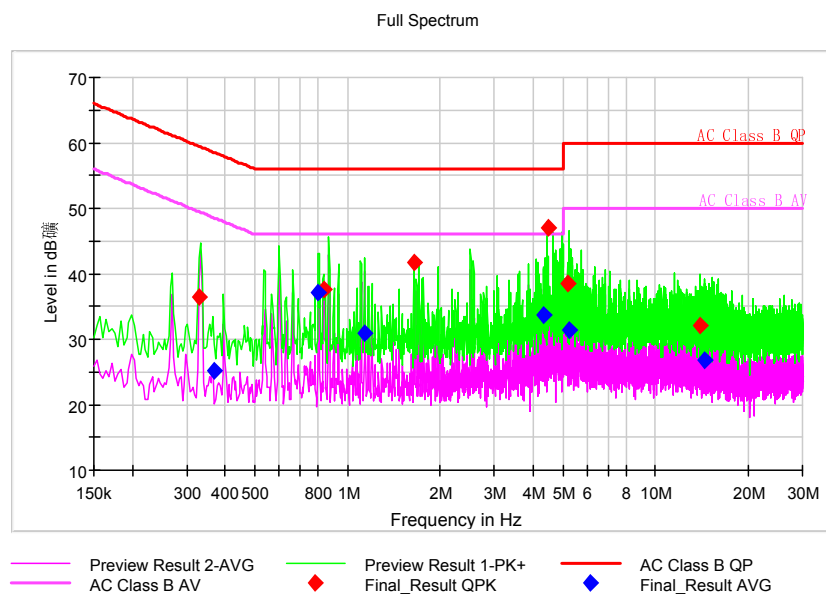

AC Power line Conducted Emission (11a+Charge)

A "reference path loss" Corr.(dB) is established and the $L_{cable}+ATT+VDF$ is the attenuation of "reference path loss", and including the cable loss, the attenuation of the attenuator, the voltage division factor of AMN.

The measurement results are obtained as described below:

$$P_{result}=P_{mea}+ Corr.(dB)$$

Sample calculation: $(36.46 \text{ dB}\mu\text{V}) = (6.76 \text{ dB}\mu\text{V}) + (29.7 \text{ dB})$, the corresponding frequency is 0.329831MHz.

Comment

L+N Line

MEASUREMENT RESULT:

Frequency (MHz)	QuasiPeak (dBμV)	Average (dBμV)	Limit (dBμV)	Margin (dB)	Line	Corr. (dB)	Pmea QuasiPeak (dBμV)	Pmea Average (dBμV)
0.329831	36.46	---	59.46	23.00	L1	29.7	6.76	---
0.369831	---	25.21	48.51	23.29	L1	29.7	---	-4.49
0.803131	---	37.10	46.00	8.90	L1	29.7	---	7.4
0.839131	37.48	---	56.00	18.52	L1	29.7	7.78	---
1.136050	---	30.96	46.00	15.04	L1	29.7	---	1.26
1.639500	41.67	---	56.00	14.33	L1	29.8	11.87	---
4.323550	---	33.76	46.00	12.24	L1	29.8	---	3.96
4.487550	47.07	---	56.00	8.93	L1	29.8	17.27	---
5.193500	38.55	---	60.00	21.45	N	29.8	8.75	---
5.229500	---	31.49	50.00	18.51	L1	29.8	---	1.69
13.972088	31.97	---	60.00	28.03	L1	29.9	2.07	---
14.401388	---	26.90	50.00	23.10	L1	29.9	---	-3

---The end of test report---