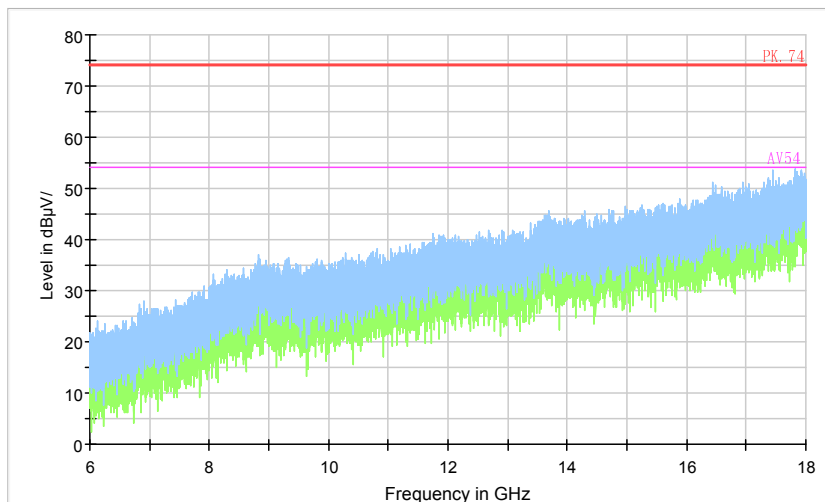

Full Spectrum

Preview Result 2-AVG Preview Result 1-PK+ PK70-74 AV50-54

Comment

Frequency Range: 18GHz -26.5GHz
Detector: Av mode and PK mode
Modulation type: 802.11a

Full Spectrum

Comment

Frequency Range: 26.5GHz -40GHz
 Detector: Av mode and PK mode
 Modulation type: 802.11a

Full Spectrum

Comment

Frequency Range: 30MHz -1GHz
 Detector: QP mode
 Test Mode: 802.11n(HT20)

Full Spectrum

Preview Result 2-AVG Preview Result 1-PK+ PK.74 AV54

Comment

Frequency Range: 1GHz -6GHz
 Detector: Av mode and PK mode
 Modulation type: 802.11n(HT20)

Full Spectrum

Preview Result 2-AVG Preview Result 1-PK+ PK.74 AV54

Comment

Frequency Range: 6GHz -18GHz
 Detector: Av mode and PK mode
 Modulation type: 802.11n(HT20)

Full Spectrum

Comment

Frequency Range: 18GHz -26.5GHz
 Detector: Av mode and PK mode
 Modulation type: 802.11n(HT20)