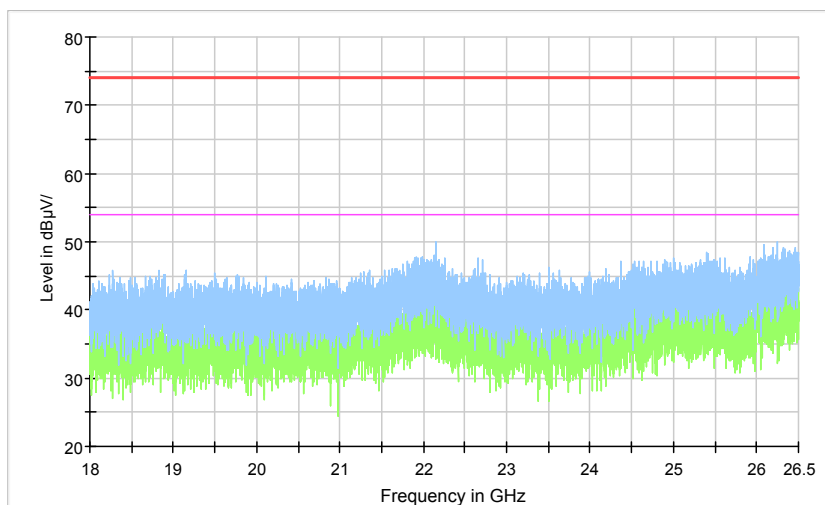

Full Spectrum

Preview Result 2-AVG Preview Result 1-PK+ PK.74 AV54

Comment

Frequency Range: 6GHz -18GHz
Detector: Av mode and PK mode
Modulation type: 802.11a

Full Spectrum

Preview Result 2-AVG Preview Result 1-PK+ PK70-74 AV50-54

Comment

Frequency Range: 18GHz -26.5GHz
Detector: Av mode and PK mode
Modulation type: 802.11a

Full Spectrum

Comment

Frequency Range: 26.5GHz -40GHz
Detector: Av mode and PK mode
Modulation type: 802.11a

Full Spectrum