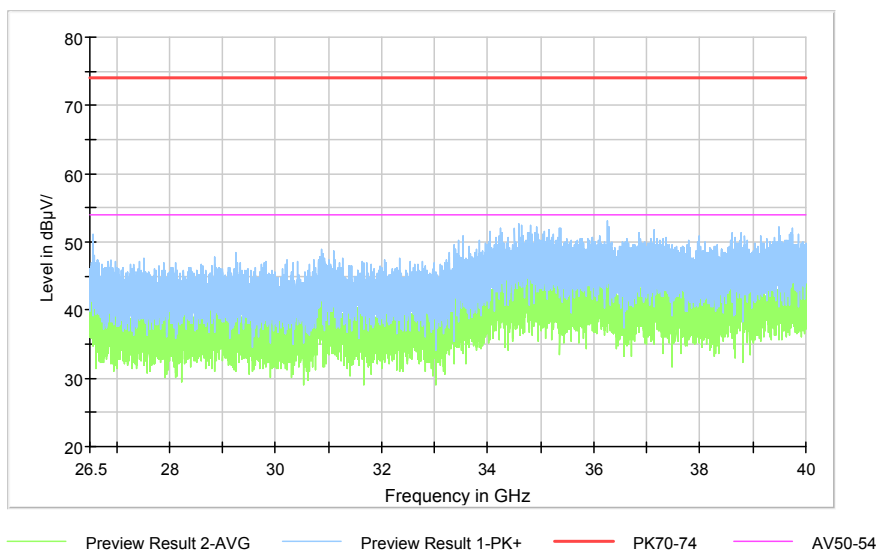

Full Spectrum

Preview Result 2-AVG Preview Result 1-PK+ PK70-74 AV50-54

Comment

Frequency Range: 18GHz -26.5GHz
Detector: Av mode and PK mode
Modulation type: 802.11a

Full Spectrum

Comment

Frequency Range: 26.5GHz -40GHz
Detector: Av mode and PK mode
Modulation type: 802.11a