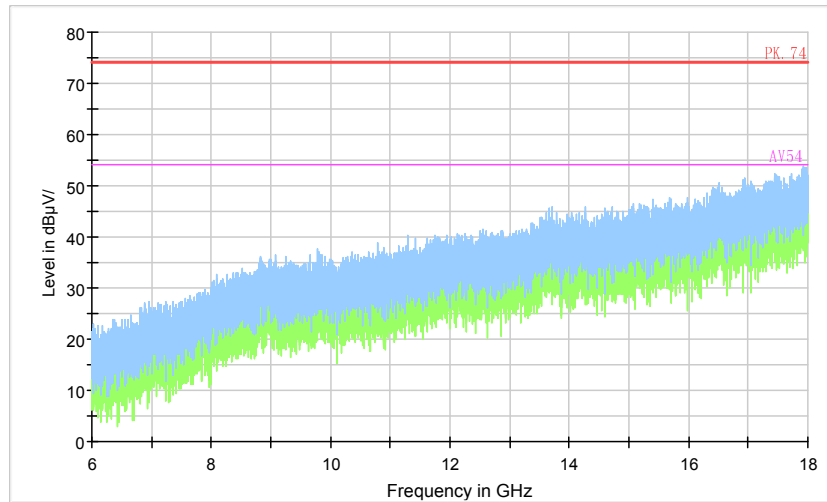

Comment

Frequency Range: 6GHz -18GHz
Detector: Av mode and PK mode
Modulation type: 802.11n(HT20)

Full Spectrum

Comment

Frequency Range: 18GHz -26.5GHz
Detector: Av mode and PK mode
Modulation type: 802.11n(HT20)

Full Spectrum

Comment

Frequency Range: 26.5GHz -40GHz
Detector: Av mode and PK mode
Modulation type: 802.11n(HT20)

Carrier frequency (MHz): 5300
Channel No.:60

Full Spectrum

Comment

Frequency Range: 30MHz -1GHz
Detector: QP mode
Test Mode: 802.11a

Full Spectrum

Comment

Frequency Range: 1GHz -6GHz
Detector: Av mode and PK mode
Modulation type: 802.11a

Full Spectrum

Preview Result 2-AVG Preview Result 1-PK+ PK.74 AV54

Comment

Frequency Range: 6GHz -18GHz
Detector: Av mode and PK mode
Modulation type: 802.11a