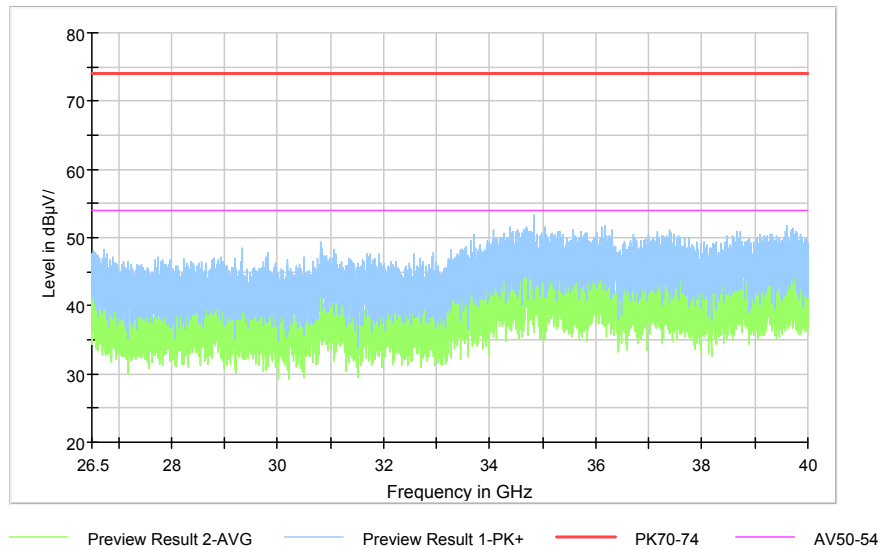

Comment

Frequency Range: 6GHz -18GHz
Detector: Av mode and PK mode
Modulation type: 802.11n(HT20)

Full Spectrum

Comment

Frequency Range: 18GHz -26.5GHz
Detector: Av mode and PK mode
Modulation type: 802.11n(HT20)

Full Spectrum

Comment

Frequency Range: 26.5GHz -40GHz
Detector: Av mode and PK mode
Modulation type: 802.11n(HT20)

Carrier frequency (MHz): 5300
Channel No.:60

Full Spectrum

Comment

Frequency Range: 30MHz -1GHz
Detector: QP mode
Test Mode: 802.11a