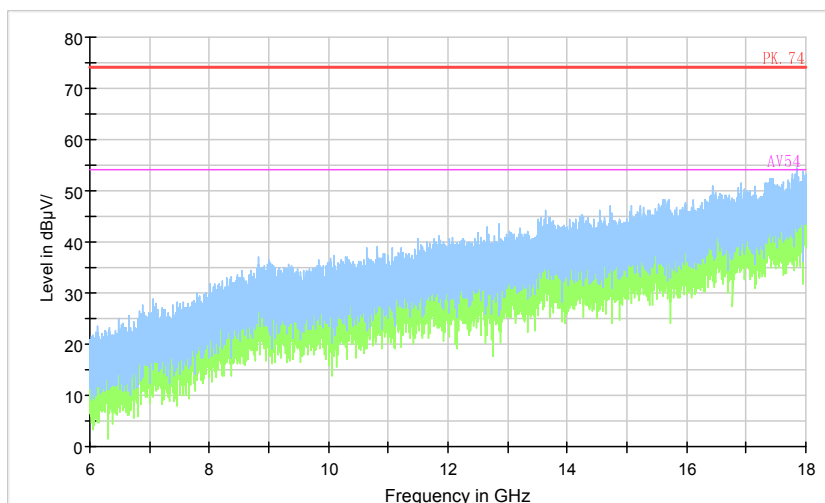

Carrier frequency (MHz): 5745

Channel No.:149

Full Spectrum

Preview Result 1-PK+ FCC PART15 Final_Result QPK

Comment

Frequency Range: 30MHz -1GHz
Detector: QP mode
Test Mode: 802.11a

Full Spectrum

Preview Result 2-AVG Preview Result 1-PK+ PK.74 AV54

Comment

Frequency Range: 1GHz -6GHz
Detector: Av mode and PK mode
Modulation type: 802.11a

Full Spectrum

Preview Result 2-AVG Preview Result 1-PK+ PK.74 AV54

Comment

Frequency Range: 6GHz -18GHz
Detector: Av mode and PK mode
Modulation type: 802.11a