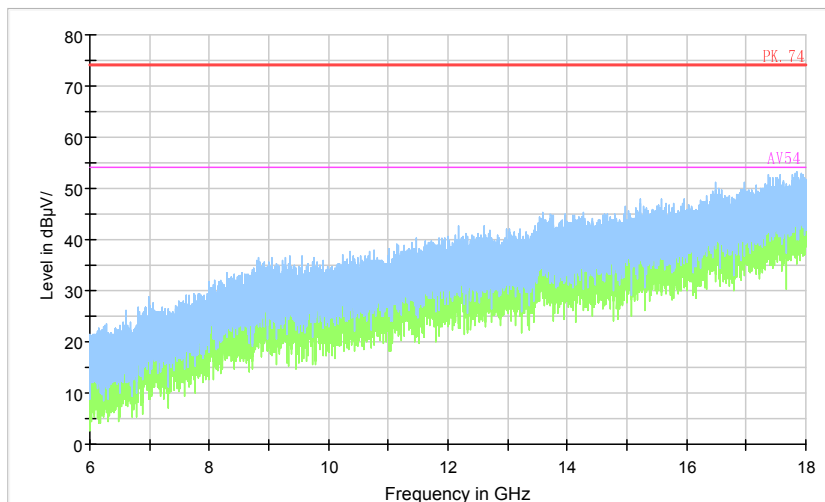

Full Spectrum

Preview Result 2-AVG   Preview Result 1-PK+   PK.74   AV54

Comment

Frequency Range: 6GHz -18GHz
Detector: Av mode and PK mode
Modulation type: 802.11n(HT40)