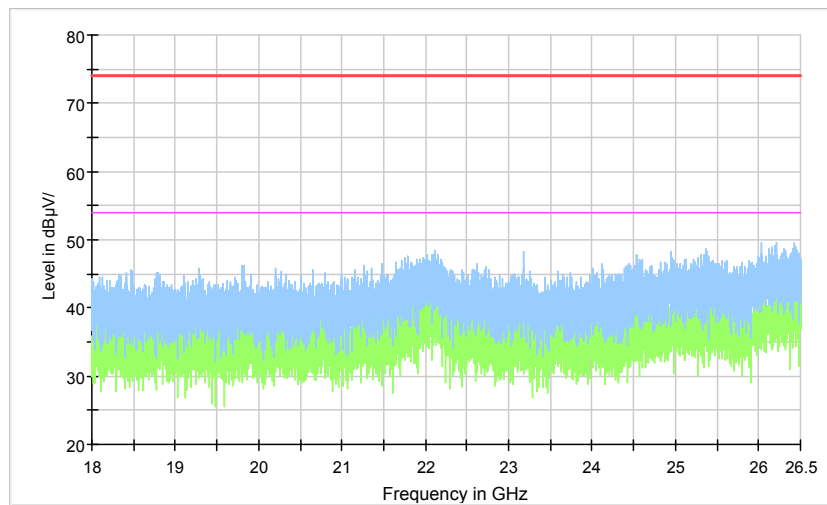

Full Spectrum

Comment

Frequency Range: 26.5GHz -40GHz
Detector: Av mode and PK mode
Modulation type: 802.11n(HT20)

Carrier frequency (MHz): 5300
Channel No.:60

Full Spectrum

Comment

Frequency Range: 30MHz -1GHz
Detector: QP mode
Test Mode: 802.11a

Full Spectrum

Comment

Frequency Range: 1GHz -6GHz
Detector: Av mode and PK mode
Modulation type: 802.11a

Full Spectrum

Preview Result 2-AVG Preview Result 1-PK+ PK.74 AV54

Comment

Frequency Range: 6GHz -18GHz
Detector: Av mode and PK mode
Modulation type: 802.11a

Full Spectrum

Preview Result 2-AVG Preview Result 1-PK+ PK70-74 AV50-54

Comment

Frequency Range: 18GHz -26.5GHz
Detector: Av mode and PK mode
Modulation type: 802.11a

Full Spectrum

Comment

Frequency Range: 26.5GHz -40GHz
 Detector: Av mode and PK mode
 Modulation type: 802.11a