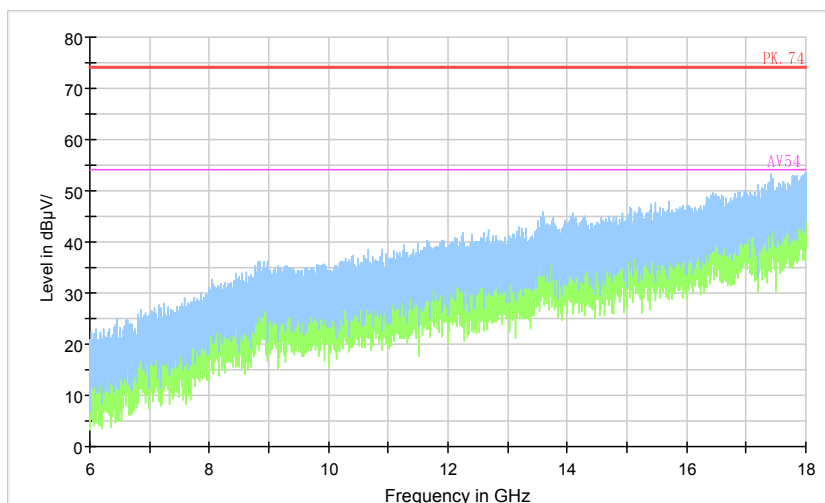

Comment

1

Frequency Range: 18GHz -26.5GHz
Detector: Av mode and PK mode
Modulation type: 802.11n(HT20)

Full Spectrum

Preview Result 2-AVG Preview Result 1-PK+ PK70-74 AV50-54

Comment

Frequency Range: 26.5GHz -40GHz
Detector: Av mode and PK mode
Modulation type: 802.11n(HT20)

Carrier frequency (MHz): 5825
Channel No.:165

Full Spectrum

Comment

Frequency Range: 30MHz -1GHz
Detector: QP mode
Test Mode: 802.11a

Full Spectrum

Comment

Frequency Range: 1GHz -6GHz
Detector: Av mode and PK mode
Modulation type: 802.11a

Full Spectrum

Preview Result 2-AVG Preview Result 1-PK+ PK.74 AV54

Comment

Frequency Range: 6GHz -18GHz
Detector: Av mode and PK mode
Modulation type: 802.11a

Full Spectrum

Preview Result 2-AVG Preview Result 1-PK+ PK70-74 AV50-54