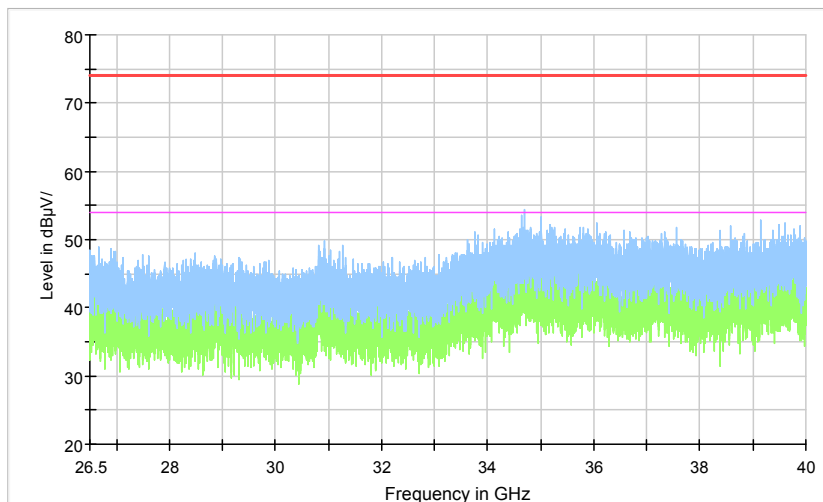

Full Spectrum

Preview Result 2-AVG Preview Result 1-PK+ PK.74 AV54

Comment

Frequency Range: 6GHz -18GHz
Detector: Av mode and PK mode
Modulation type: 802.11n(HT20)

Full Spectrum

Preview Result 2-AVG Preview Result 1-PK+ PK70-74 AV50-54

Comment

Frequency Range: 18GHz -26.5GHz
Detector: Av mode and PK mode
Modulation type: 802.11n(HT20)

Full Spectrum

Preview Result 2-AVG Preview Result 1-PK+ PK70-74 AV50-54

Comment

Frequency Range: 26.5GHz -40GHz
Detector: Av mode and PK mode
Modulation type: 802.11n(HT20)