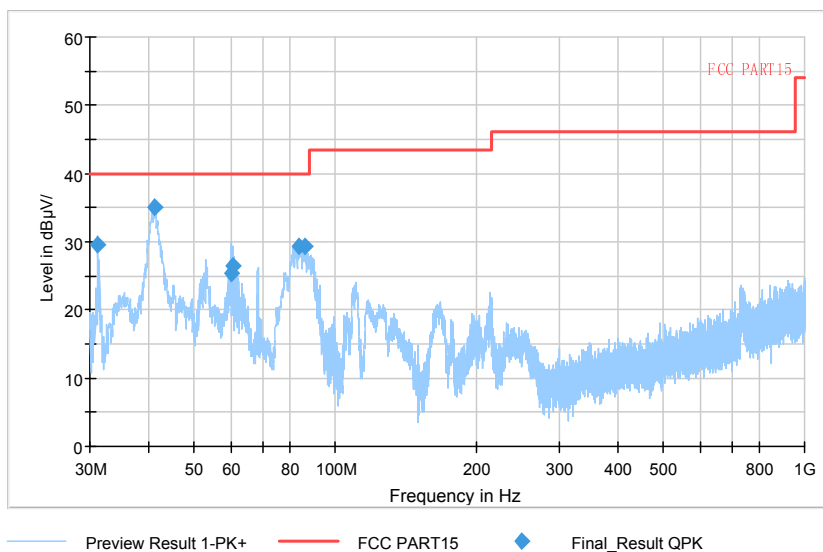

Full Spectrum

Comment

Frequency Range: 30MHz -1GHz
Detector: QP mode
Test Mode: 802.11n(HT20)