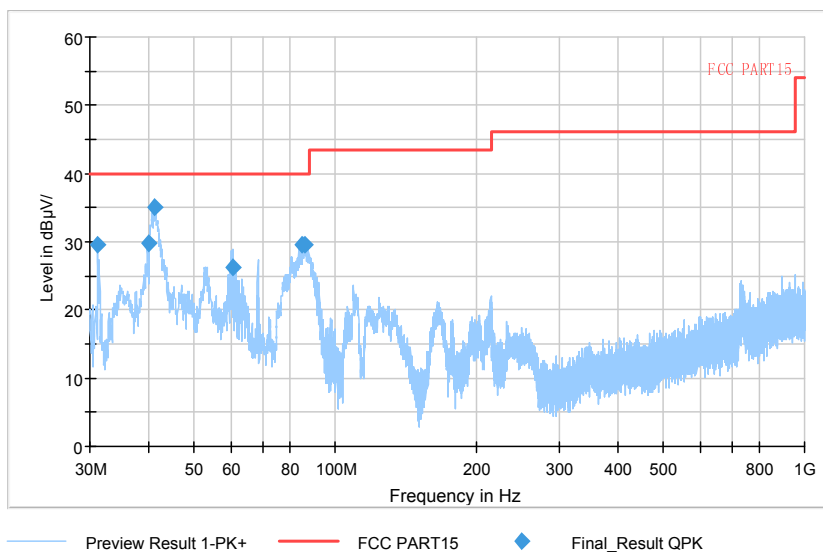

Full Spectrum

Comment

Frequency Range: 30MHz -1GHz
Detector: QP mode
Test Mode: 802.11n(HT20)