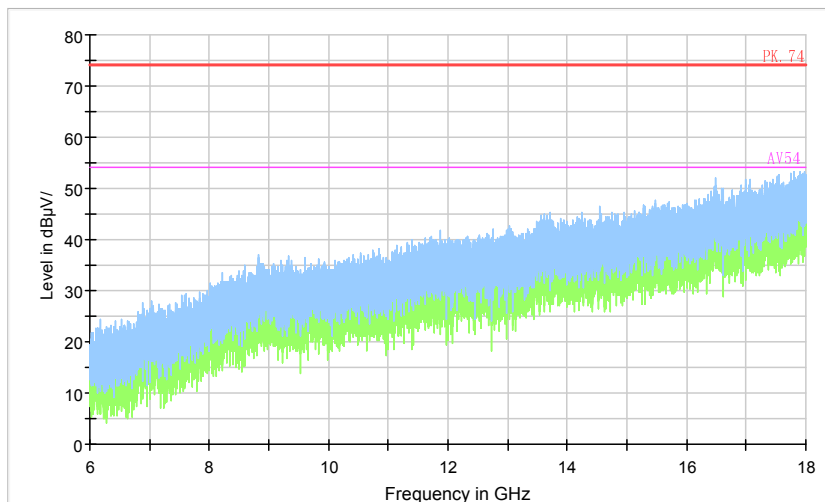

Full Spectrum

Preview Result 2-AVG Preview Result 1-PK+ PK70-74 AV50-54

Comment

Frequency Range: 18GHz -26.5GHz
Detector: Av mode and PK mode
Modulation type: 802.11a

Full Spectrum

Comment

Frequency Range: 26.5GHz -40GHz
Detector: Av mode and PK mode
Modulation type: 802.11a

Full Spectrum

Comment

Frequency Range: 30MHz -1GHz
Detector: QP mode
Test Mode: 802.11n(HT20)

Full Spectrum

Preview Result 2-AVG Preview Result 1-PK+ PK.74 AV54

Comment

Frequency Range: 1GHz -6GHz
Detector: Av mode and PK mode
Modulation type: 802.11n(HT20)

Full Spectrum

Preview Result 2-AVG Preview Result 1-PK+ PK.74 AV54

Comment

Frequency Range: 6GHz -18GHz
Detector: Av mode and PK mode
Modulation type: 802.11n(HT20)

Full Spectrum

Preview Result 2-AVG Preview Result 1-PK+ PK70-74 AV50-54