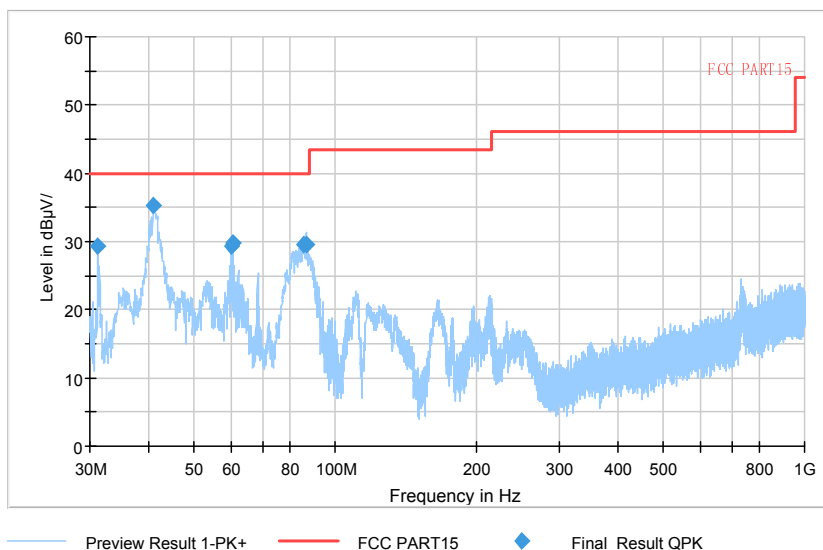

Carrier frequency (MHz): 5825
Channel No.:165

Full Spectrum

Comment

Frequency Range: 30MHz -1GHz
Detector: QP mode
Test Mode: 802.11a