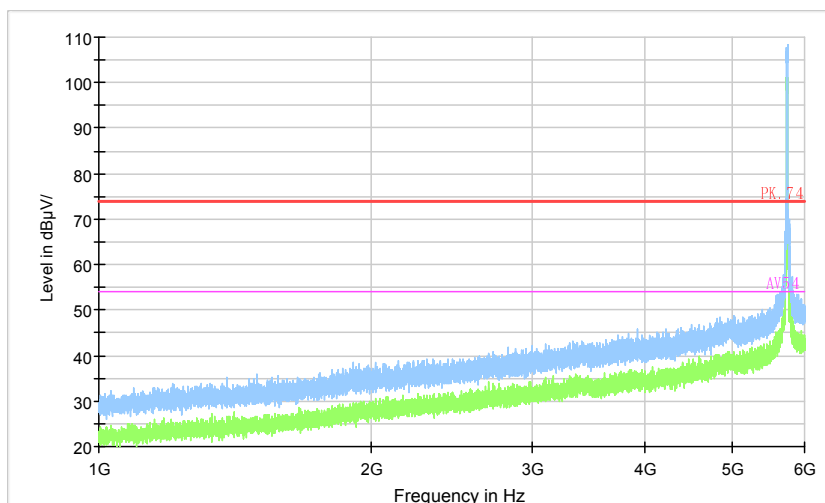

Full Spectrum

Preview Result 2-AVG   Preview Result 1-PK+   PK.74   AV54

Comment

Frequency Range: 1GHz -6GHz
Detector: Av mode and PK mode
Modulation type: 802.11n(HT20)