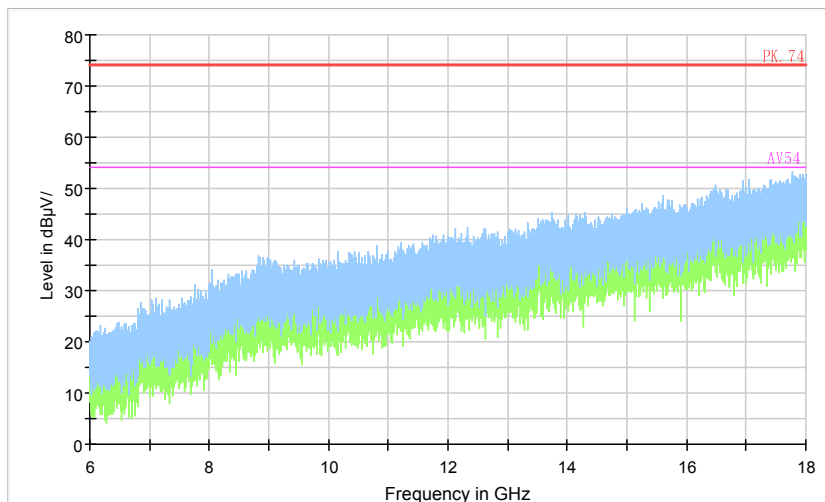

Full Spectrum

Preview Result 2-AVG   Preview Result 1-PK+   PK.74   AV54

Comment

Frequency Range: 6GHz -18GHz
Detector: Av mode and PK mode
Modulation type: 802.11n(HT40)