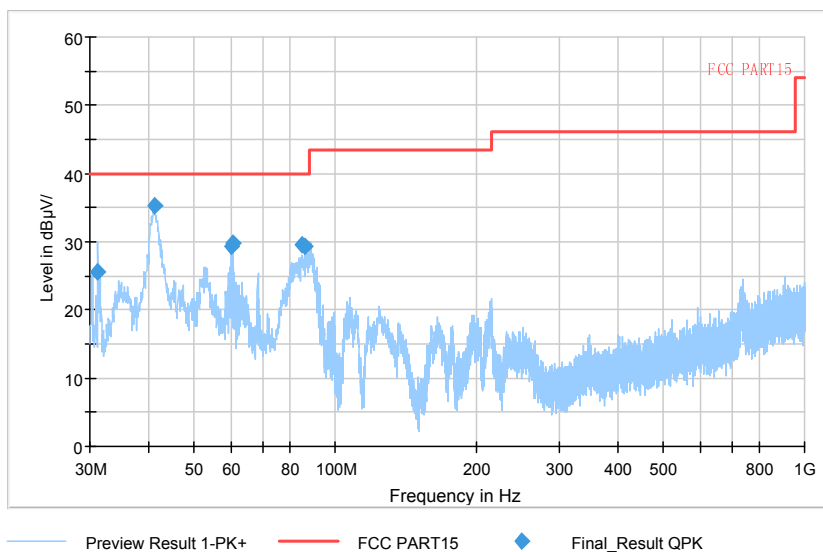

Comment

Frequency Range: 18GHz -26.5GHz
Detector: Av mode and PK mode
Modulation type: 802.11a

Full Spectrum

Comment

Frequency Range: 26.5GHz -40GHz
Detector: Av mode and PK mode
Modulation type: 802.11a

Full Spectrum