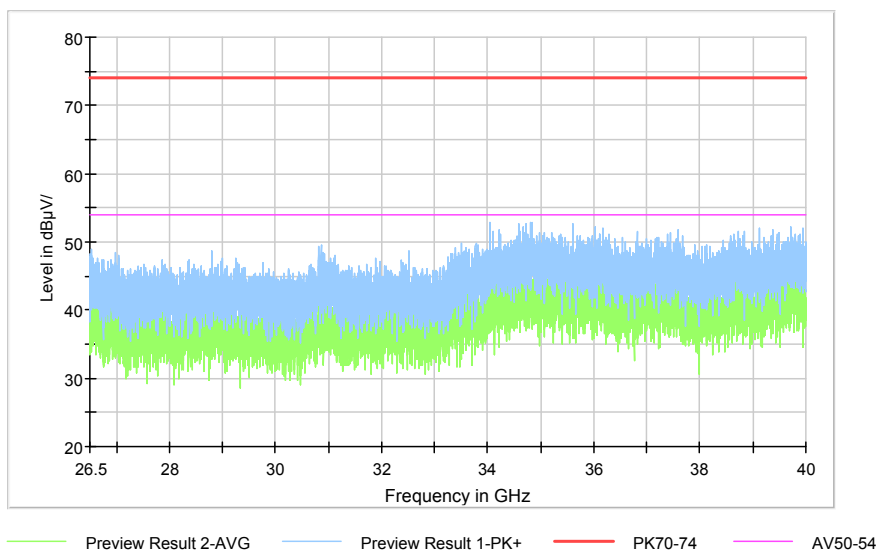

Full Spectrum

Preview Result 2-AVG Preview Result 1-PK+ PK.74 AV54

Comment

Frequency Range: 6GHz -18GHz
Detector: Av mode and PK mode
Modulation type: 802.11a

Full Spectrum

Preview Result 2-AVG Preview Result 1-PK+ PK70-74 AV50-54

Comment

Frequency Range: 18GHz -26.5GHz
Detector: Av mode and PK mode
Modulation type: 802.11a

Full Spectrum

Comment

Frequency Range: 26.5GHz -40GHz
Detector: Av mode and PK mode
Modulation type: 802.11a

Full Spectrum