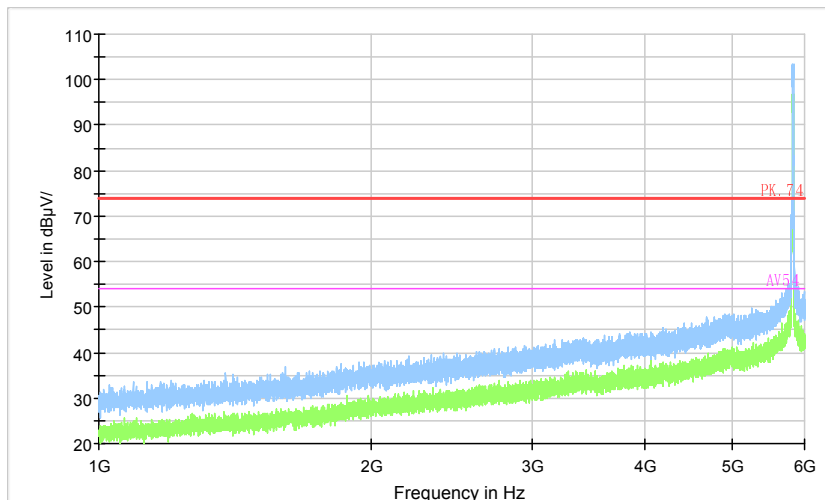

Full Spectrum

Preview Result 2-AVG   Preview Result 1-PK+   PK.74   AV54

Comment

Frequency Range: 1GHz -6GHz
Detector: Av mode and PK mode
Modulation type: 802.11n(HT20)