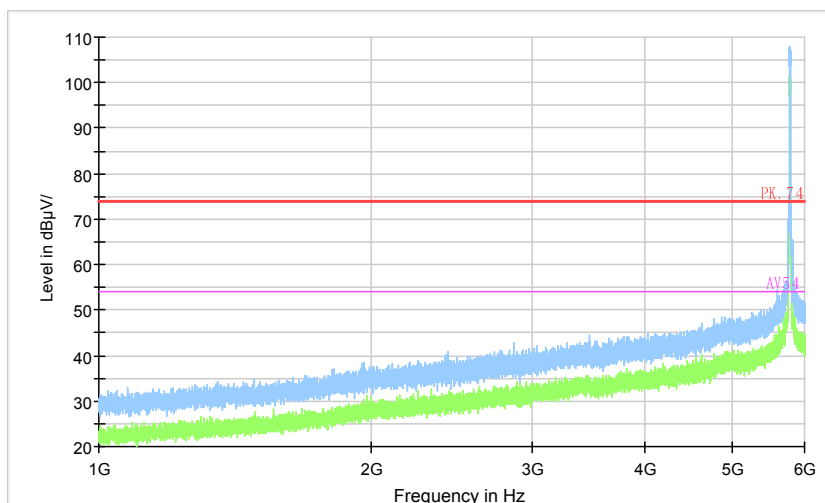

Full Spectrum

Preview Result 2-AVG   Preview Result 1-PK+   PK.74   AV54

Comment

Frequency Range: 1GHz -6GHz
Detector: Av mode and PK mode
Modulation type: 802.11n(HT20)