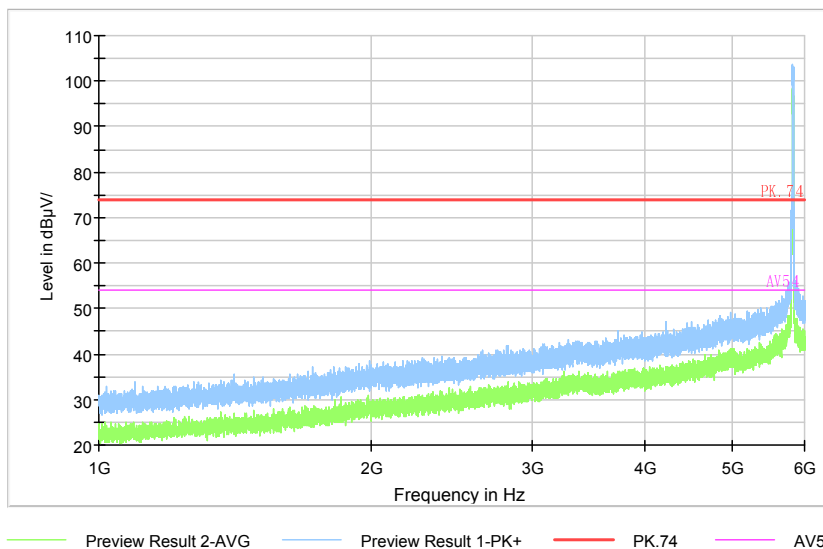

Comment

1

Frequency Range: 18GHz -26.5GHz
Detector: Av mode and PK mode
Modulation type: 802.11n(HT20)

Full Spectrum

Preview Result 2-AVG Preview Result 1-PK+ PK70-74 AV50-54

Comment

Frequency Range: 26.5GHz -40GHz
Detector: Av mode and PK mode
Modulation type: 802.11n(HT20)

Carrier frequency (MHz): 5825
Channel No.:165

Full Spectrum

Comment

Frequency Range: 30MHz -1GHz
Detector: QP mode
Test Mode: 802.11a

Full Spectrum

Comment

Frequency Range: 1GHz -6GHz
Detector: Av mode and PK mode
Modulation type: 802.11a

Full Spectrum

Preview Result 2-AVG Preview Result 1-PK+ PK.74 AV54

Comment

Frequency Range: 6GHz -18GHz
Detector: Av mode and PK mode
Modulation type: 802.11a

Full Spectrum

Preview Result 2-AVG Preview Result 1-PK+ PK70-74 AV50-54