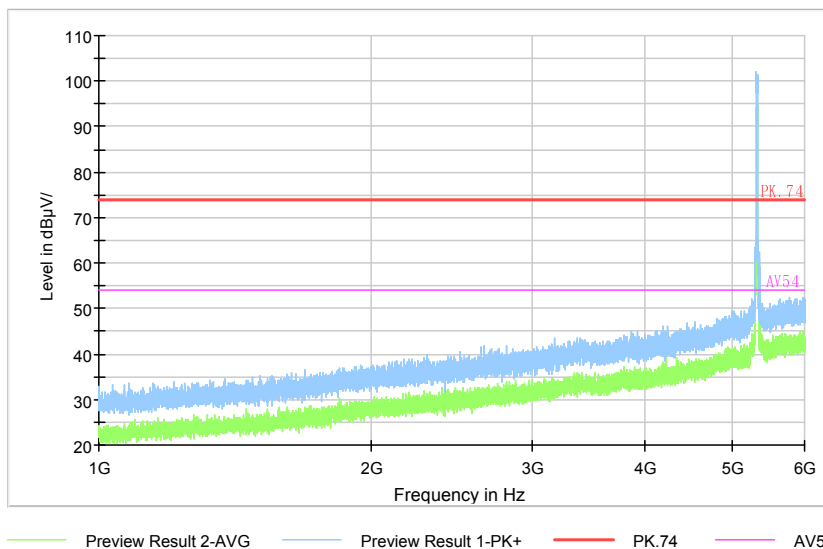

Full Spectrum

Preview Result 2-AVG Preview Result 1-PK+ PK.74 AV54

Comment

Frequency Range: 6GHz -18GHz
 Detector: Av mode and PK mode
 Modulation type: 802.11n(HT20)

Full Spectrum

Comment

Frequency Range: 18GHz -26.5GHz
 Detector: Av mode and PK mode
 Modulation type: 802.11n(HT20)

Full Spectrum

Comment

Frequency Range: 26.5GHz -40GHz
 Detector: Av mode and PK mode
 Modulation type: 802.11n(HT20)

Carrier frequency (MHz): 5320
Channel No.:64

Full Spectrum

Comment

Frequency Range: 30MHz -1GHz
Detector: QP mode
Test Mode: 802.11a

Full Spectrum

Comment

Frequency Range: 1GHz -6GHz
Detector: Av mode and PK mode
Modulation type: 802.11a

Full Spectrum

Preview Result 2-AVG Preview Result 1-PK+ PK.74 AV54

Comment

Frequency Range: 6GHz -18GHz
Detector: Av mode and PK mode
Modulation type: 802.11a