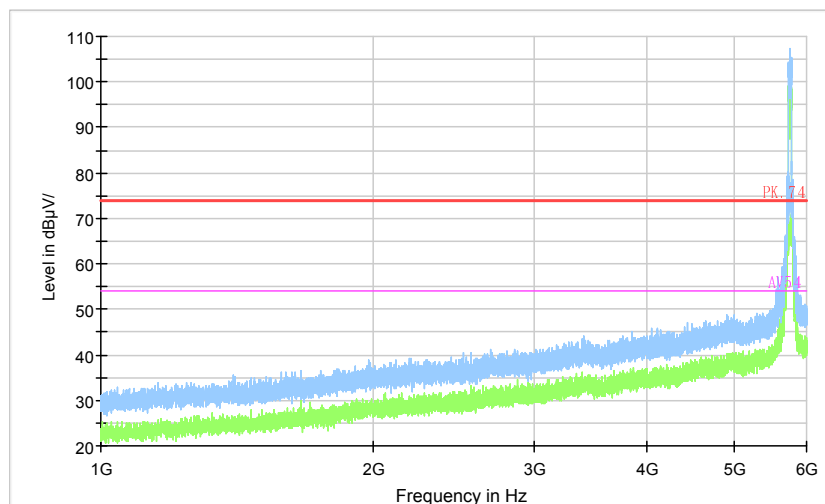

Full Spectrum

Preview Result 2-AVG Preview Result 1-PK+ PK70-74 AV50-54

Comment

Frequency Range: 18GHz -26.5GHz
Detector: Av mode and PK mode
Modulation type: 802.11n(HT40)

Full Spectrum

Preview Result 2-AVG Preview Result 1-PK+ PK70-74 AV50-54

Comment

Frequency Range: 26.5GHz -40GHz
Detector: Av mode and PK mode
Modulation type: 802.11n(HT40)

Carrier frequency (MHz): 5755
Channel No.:151

Full Spectrum

— Preview Result 1-PK+ — FCC CLASS B ◆ Final_Result QPK

Comment

Frequency Range: 30MHz -1GHz
Detector: QP mode
Test Mode: 802.11n(HT40)

Full Spectrum

— Preview Result 2-AVG — Preview Result 1-PK+ — PK.74 — AV54

Comment

Frequency Range: 1GHz -6GHz
Detector: Av mode and PK mode
Modulation type: 802.11n(HT40)