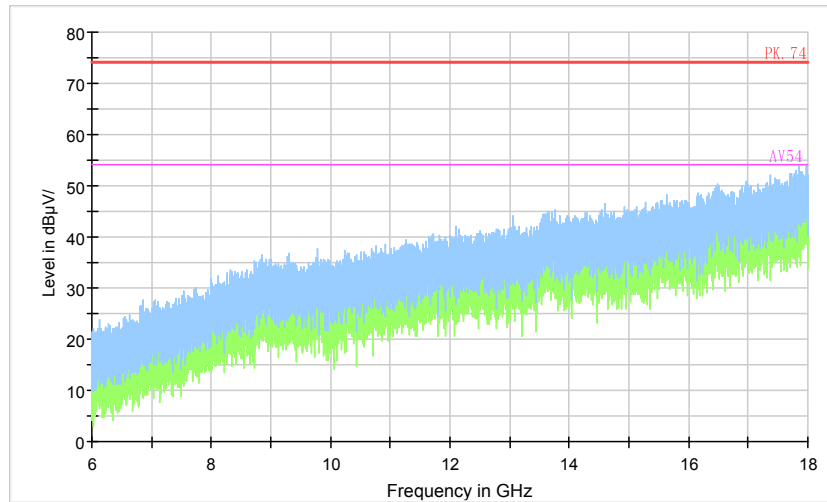

Comment

Frequency Range: 30MHz -1GHz
Detector: QP mode
Test Mode: 802.11n(HT40)

Full Spectrum

— Preview Result 2-AVG — Preview Result 1-PK+ — PK.74 — AV54

Comment

Frequency Range: 1GHz -6GHz
Detector: Av mode and PK mode
Modulation type: 802.11n(HT40)

Full Spectrum

Preview Result 2-AVG Preview Result 1-PK+ PK.74 AV54

Comment

Frequency Range: 6GHz -18GHz
Detector: Av mode and PK mode
Modulation type: 802.11n(HT40)

Full Spectrum

Preview Result 2-AVG Preview Result 1-PK+ PK70-74 AV50-54