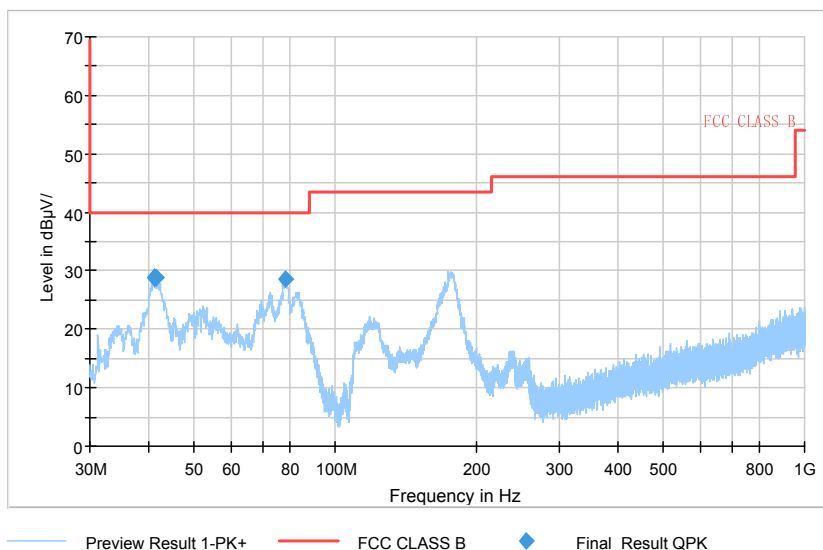

Carrier frequency (MHz): 5190
Channel No.:38

Full Spectrum

Comment

Frequency Range: 30MHz -1GHz
Detector: QP mode
Test Mode: 802.11n(HT40)