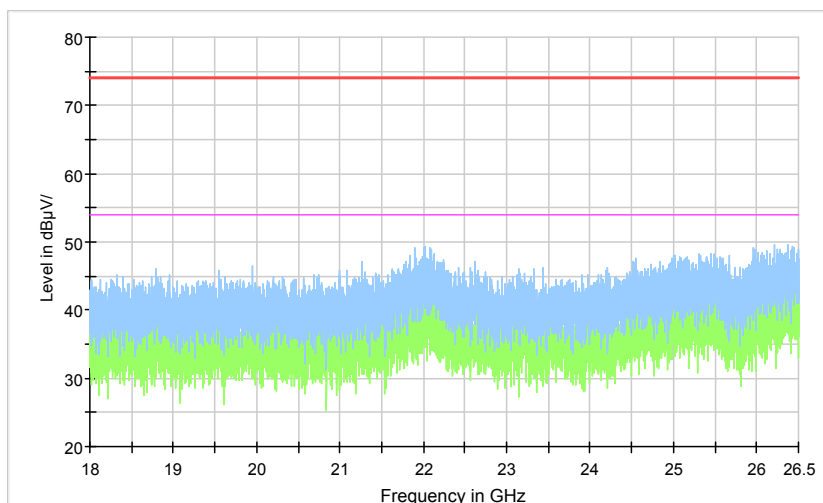

Comment

Frequency Range: 1GHz -6GHz
 Detector: Av mode and PK mode
 Modulation type: 802.11n(HT40)

Full Spectrum

Preview Result 2-AVG Preview Result 1-PK+ PK.74 AV54

Comment

Frequency Range: 6GHz -18GHz
 Detector: Av mode and PK mode
 Modulation type: 802.11n(HT40)

Full Spectrum

Preview Result 2-AVG Preview Result 1-PK+ PK70-74 AV50-54

Comment

Frequency Range: 18GHz -26.5GHz
Detector: Av mode and PK mode
Modulation type: 802.11n(HT40)

Full Spectrum

Preview Result 2-AVG Preview Result 1-PK+ PK70-74 AV50-54