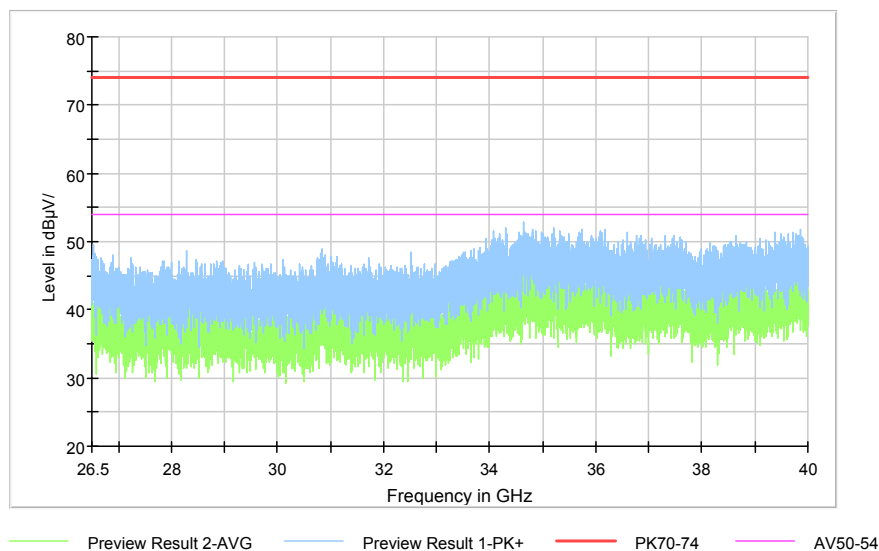

Full Spectrum

Preview Result 2-AVG Preview Result 1-PK+ PK.74 AV54

Comment

Frequency Range: 6GHz -18GHz
 Detector: Av mode and PK mode
 Modulation type: 802.11n(HT20)

Full Spectrum

Comment

Frequency Range: 18GHz -26.5GHz
 Detector: Av mode and PK mode
 Modulation type: 802.11n(HT20)

Full Spectrum

Comment

Frequency Range: 26.5GHz -40GHz
 Detector: Av mode and PK mode
 Modulation type: 802.11n(HT20)

Carrier frequency (MHz): 5320
Channel No.:64

Full Spectrum

Comment

Frequency Range: 30MHz -1GHz
Detector: QP mode
Test Mode: 802.11a