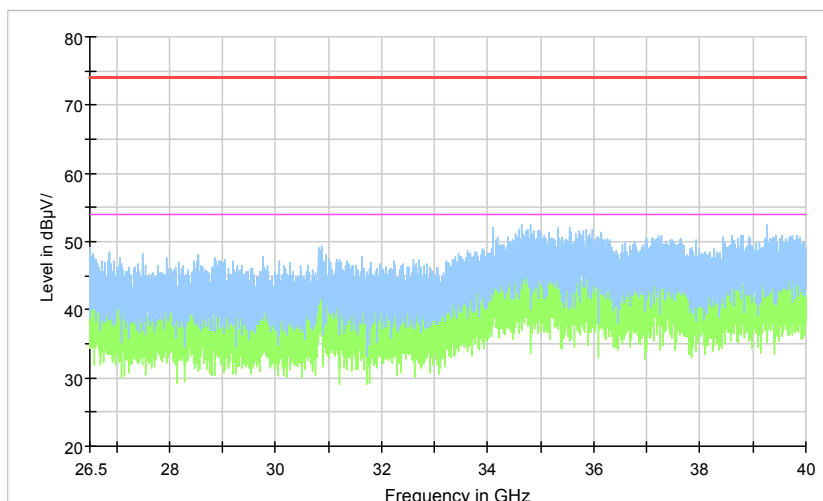

Full Spectrum

Preview Result 2-AVG Preview Result 1-PK+ PK.74 AV54

Comment

Frequency Range: 6GHz -18GHz
Detector: Av mode and PK mode
Modulation type: 802.11n(HT20)

Full Spectrum

Preview Result 2-AVG Preview Result 1-PK+ PK70-74 AV50-54

Comment

Frequency Range: 18GHz -26.5GHz
Detector: Av mode and PK mode
Modulation type: 802.11n(HT20)

Full Spectrum

Preview Result 2-AVG Preview Result 1-PK+ PK70-74 AV50-54

Comment

Frequency Range: 26.5GHz -40GHz
Detector: Av mode and PK mode
Modulation type: 802.11n(HT20)