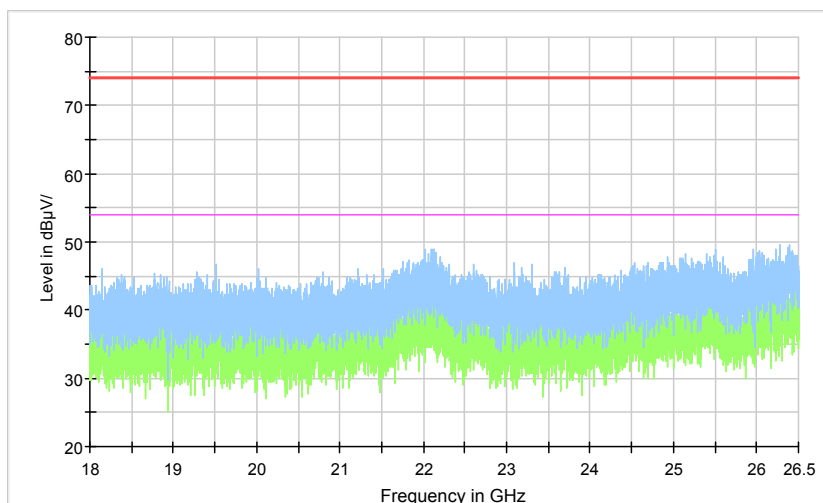

Full Spectrum

Preview Result 2-AVG Preview Result 1-PK+ PK.74 AV54

Comment

Frequency Range: 6GHz -18GHz
Detector: Av mode and PK mode
Modulation type: 802.11n(HT20)

Full Spectrum

Preview Result 2-AVG Preview Result 1-PK+ PK70-74 AV50-54

Comment

Frequency Range: 18GHz -26.5GHz
Detector: Av mode and PK mode
Modulation type: 802.11n(HT20)

Full Spectrum

Preview Result 2-AVG Preview Result 1-PK+ PK70-74 AV50-54

Comment

Frequency Range: 26.5GHz -40GHz
Detector: Av mode and PK mode
Modulation type: 802.11n(HT20)