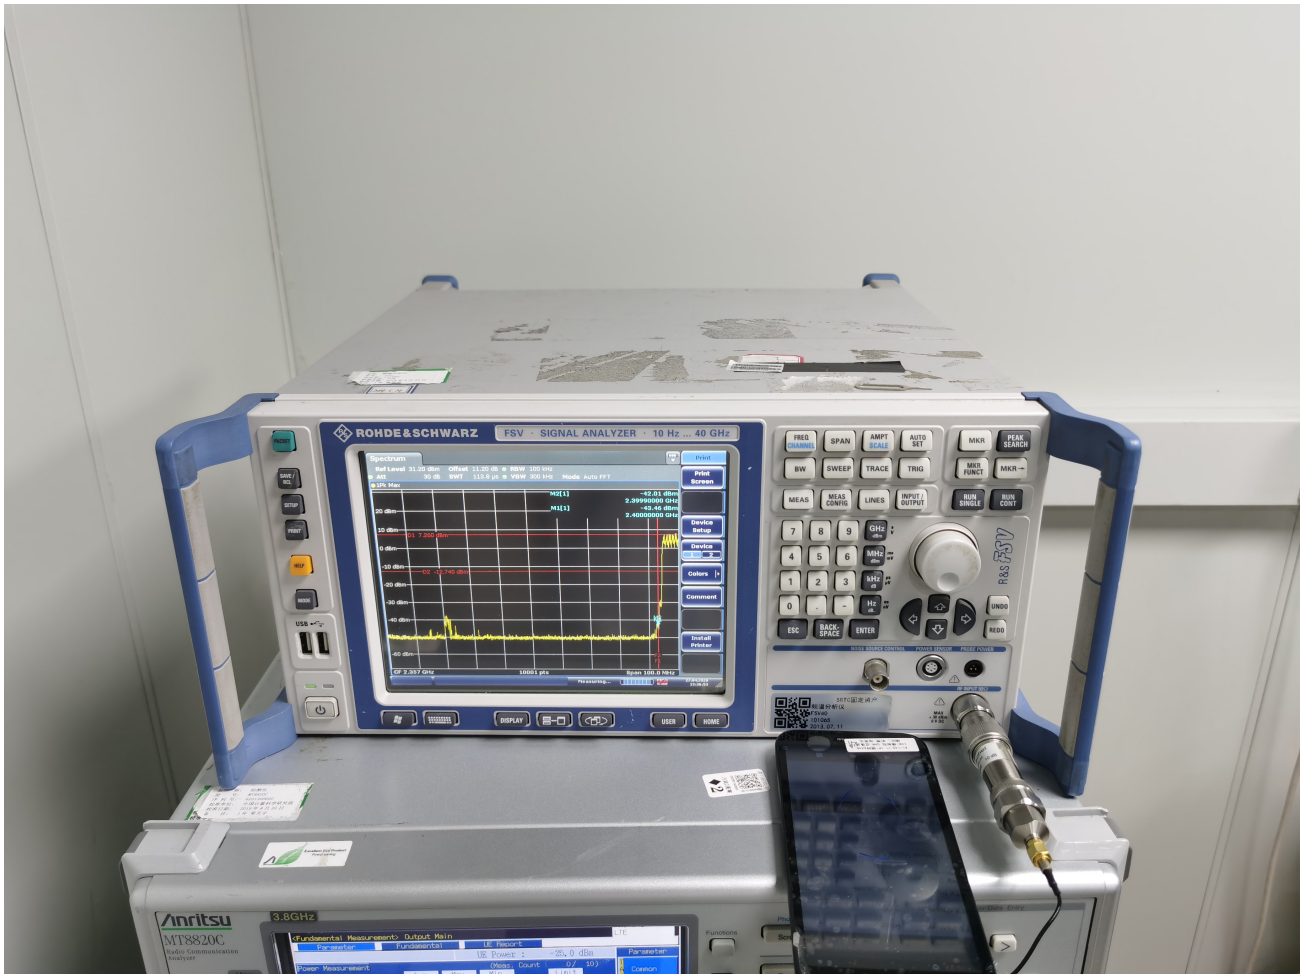

TEST SETUP

RF Conducted Test setup (BT/WIFI)

RF Conducted Test setup (GSM/WCDMA/LTE)

Radiated Emissions Test Setup(below 1GHz)

Radiated Emissions Test Setup (above1GHz)

Conducted Emissions Test Setup (with charger)