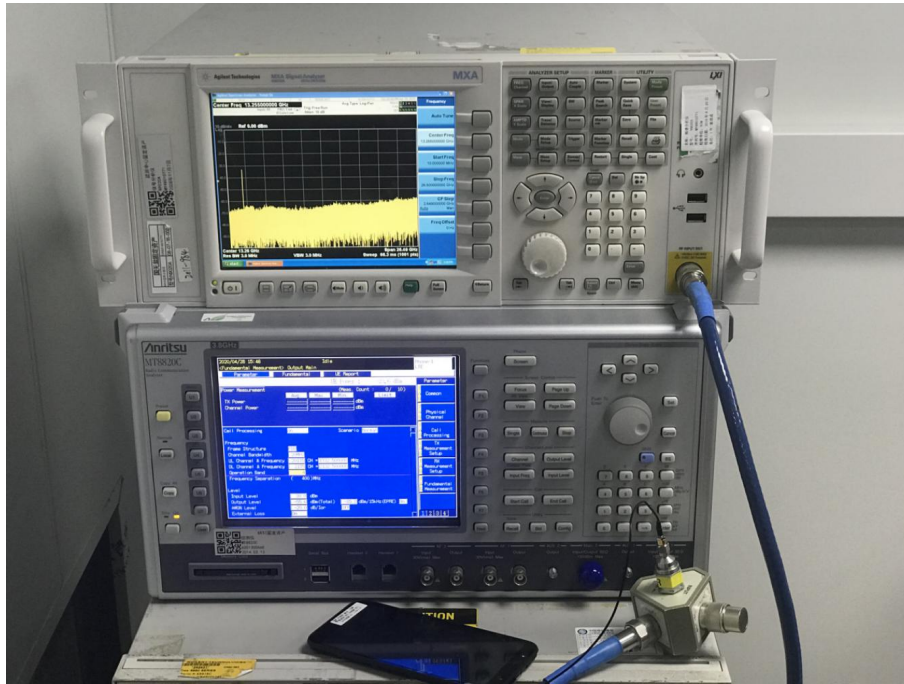

TEST SETUP

RF Conducted Test setup (BT/WIFI)

RF Conducted Test setup (GSM/WCDMA/LTE)

Radiated Emissions Test Setup(below 1GHz)

Radiated Emissions Test Setup (above1GHz)

Conducted Emissions Test Setup (with charger)