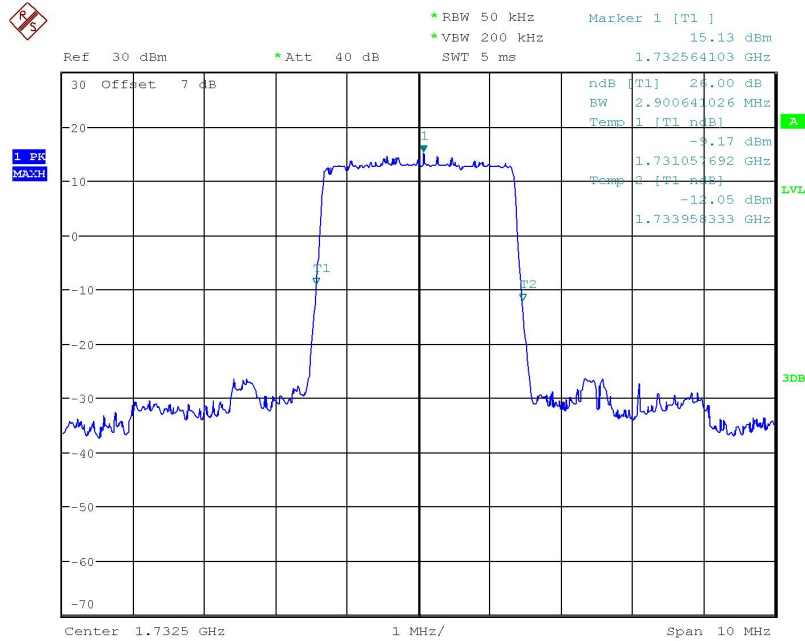

## LTE band 4, 1.4MHz Bandwidth, QPSK (-26dBc BW)

Date: 8.JUN.2018 13:17:27

## LTE band 4, 1.4MHz Bandwidth, 16QAM (-26dBc BW)

Date: 8.JUN.2018 13:17:44

## LTE band 4, 3MHz (-26dBc)

Frequency(MHz)	Occupied Bandwidth (-26dBc)( MHz)	
	1732.5	QPSK
	2.90	2.93

## LTE band 4, 3MHz Bandwidth, QPSK (-26dBc BW)

Date: 8.JUN.2018 13:19:05