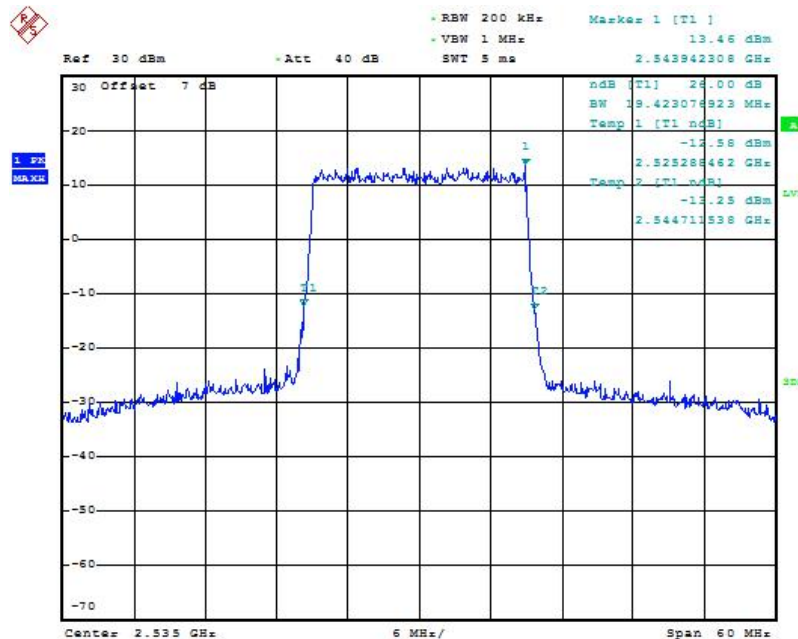

LTE band 7, 20MHz Bandwidth, 16QAM (-26dBc BW)

Date: 11.JUL.2018 15:35:52