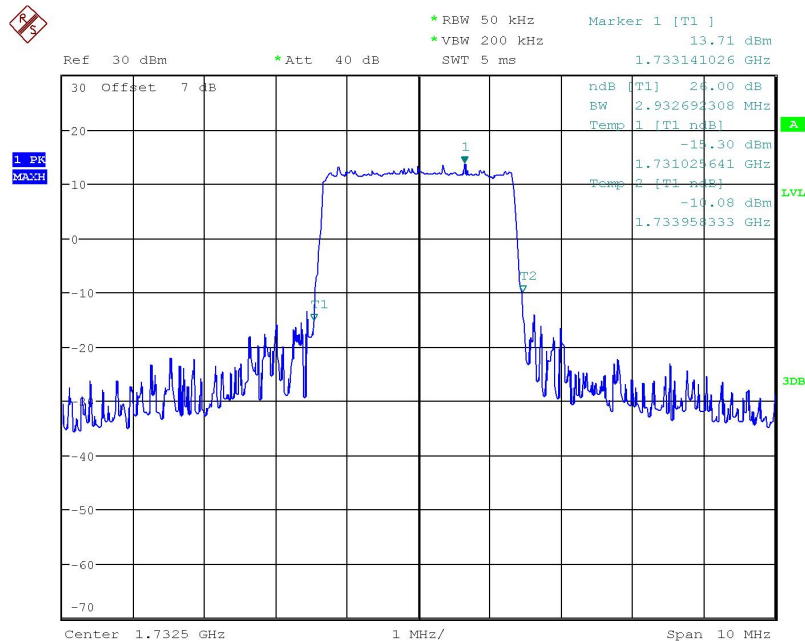

## LTE band 4, 1.4MHz Bandwidth, 16QAM (-26dBc BW)

Date: 8.JUN.2018 13:17:44

## LTE band 4, 3MHz (-26dBc)

Frequency(MHz)	Occupied Bandwidth (-26dBc)( MHz)	
	1732.5	QPSK
	2.90	2.93

## LTE band 4, 3MHz Bandwidth, QPSK (-26dBc BW)

Date: 8.JUN.2018 13:19:05

## LTE band 4, 3MHz Bandwidth, 16QAM (-26dBc BW)

Date: 8.JUN.2018 13:19:21