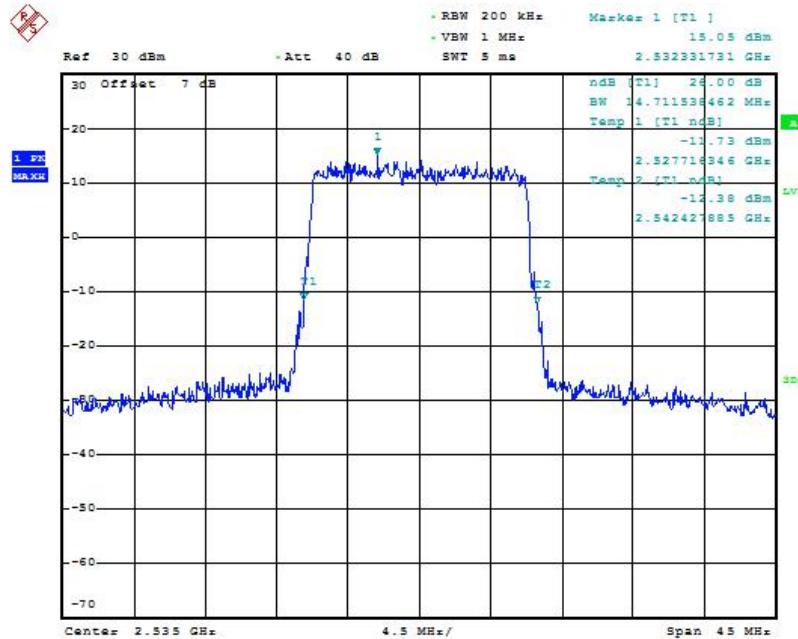

LTE band 7, 15MHz Bandwidth, 16QAM (-26dBc BW)

Date: 11.JUL.2018 15:33:07