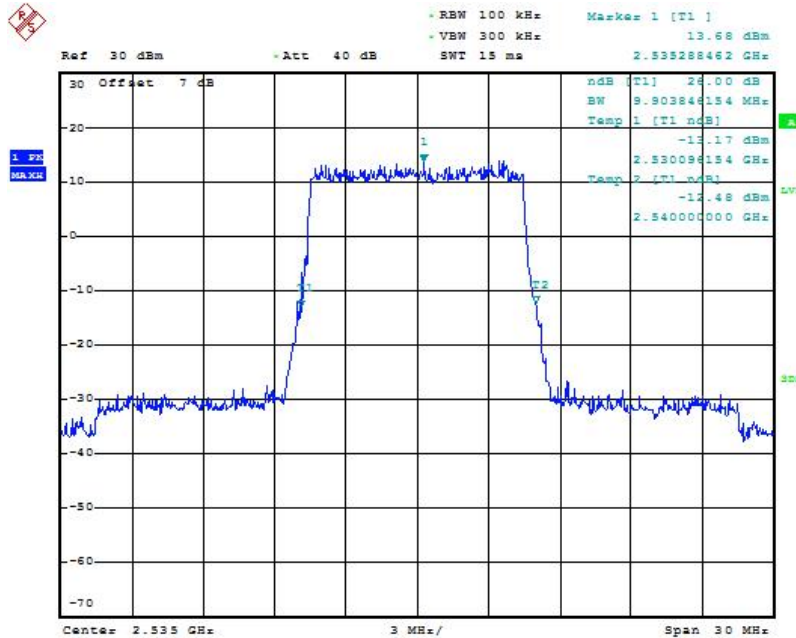

### LTE band 7, 5MHz Bandwidth, QPSK (-26dBc BW)

Date: 11.JUL.2018 15:26:39

### LTE band 7, 5MHz Bandwidth,16QAM (-26dBc BW)

Date: 11.JUL.2018 15:26:53

### LTE band 7, 10MHz (-26dBc)

Frequency(MHz)	Occupied Bandwidth (-26dBc)( MHz)	
2535.0	QPSK	16QAM
	9.81	9.81

### LTE band 7, 10MHz Bandwidth, QPSK (-26dBc BW)

Date: 11.JUL.2018 15:31:10