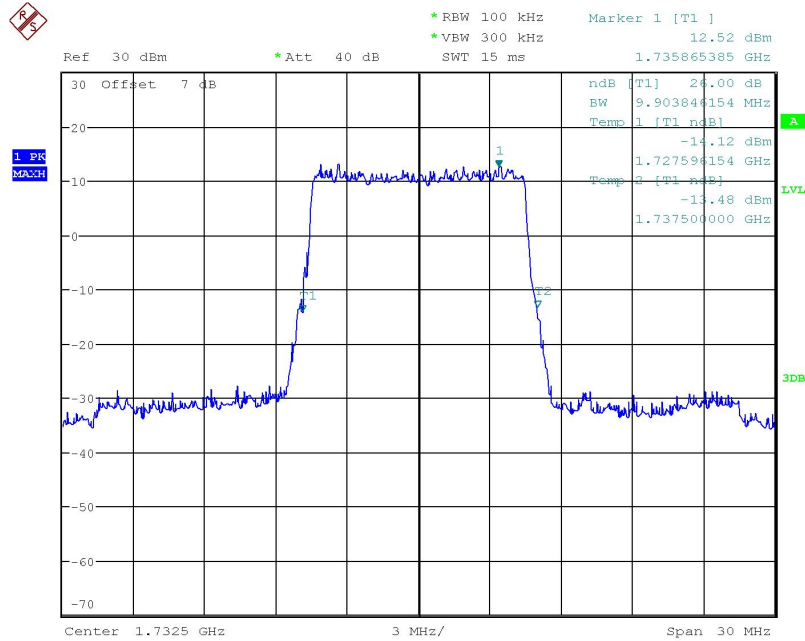

## LTE band 4, 5MHz Bandwidth, QPSK (-26dBc BW)

Date: 8.JUN.2018 13:21:41

## LTE band 4, 5MHz Bandwidth,16QAM (-26dBc BW)

Date: 8.JUN.2018 13:21:57

## LTE band 4, 10MHz (-26dBc)

Frequency(MHz)	Occupied Bandwidth (-26dBc)( MHz)	
	1732.5	QPSK
	9.90	9.76

## LTE band 4, 10MHz Bandwidth, QPSK (-26dBc BW)

Date: 8.JUN.2018 13:23:48