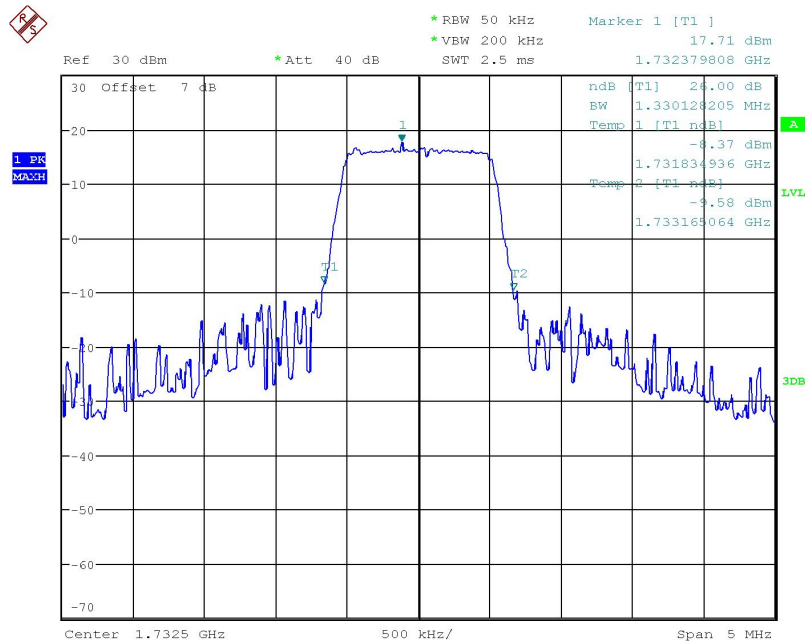

## LTE band 2, 20MHz Bandwidth, 16QAM (-26dBc BW)

Date: 8.JUN.2018 13:11:21

## LTE band 4, 1.4MHz (-26dBc)

Frequency(MHz)	Occupied Bandwidth (-26dBc)( MHz)	
	1732.5	QPSK
1.32		1.33

## LTE band 4, 1.4MHz Bandwidth, QPSK (-26dBc BW)

Date: 8.JUN.2018 13:17:27

## LTE band 4, 1.4MHz Bandwidth, 16QAM (-26dBc BW)

Date: 8.JUN.2018 13:17:44