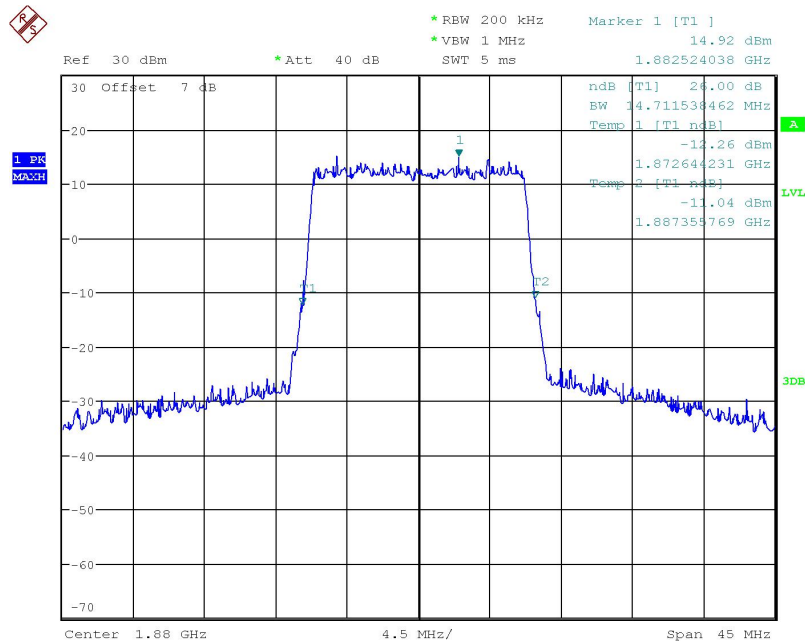

## LTE band 2, 15MHz (-26dBc)

Frequency(MHz)	Occupied Bandwidth (-26dBc)( MHz)	
	1880.0	QPSK
	14.78	14.71

### LTE band 2, 15MHz Bandwidth, QPSK (-26dBc BW)

Date: 8.JUN.2018 13:07:32

### LTE band 2, 15MHz Bandwidth, 16QAM (-26dBc BW)

Date: 8.JUN.2018 13:07:49