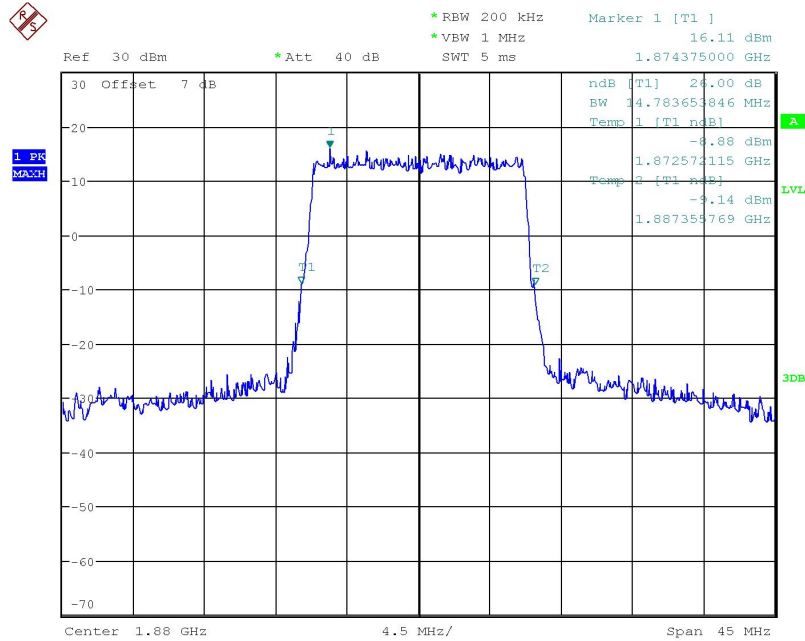

## LTE band 2, 15MHz (-26dBc)

Frequency(MHz)	Occupied Bandwidth (-26dBc)( MHz)	
	1880.0	QPSK
	14.78	14.71

### LTE band 2, 15MHz Bandwidth, QPSK (-26dBc BW)

Date: 8.JUN.2018 13:07:32

### LTE band 2, 15MHz Bandwidth, 16QAM (-26dBc BW)

Date: 8.JUN.2018 13:07:49