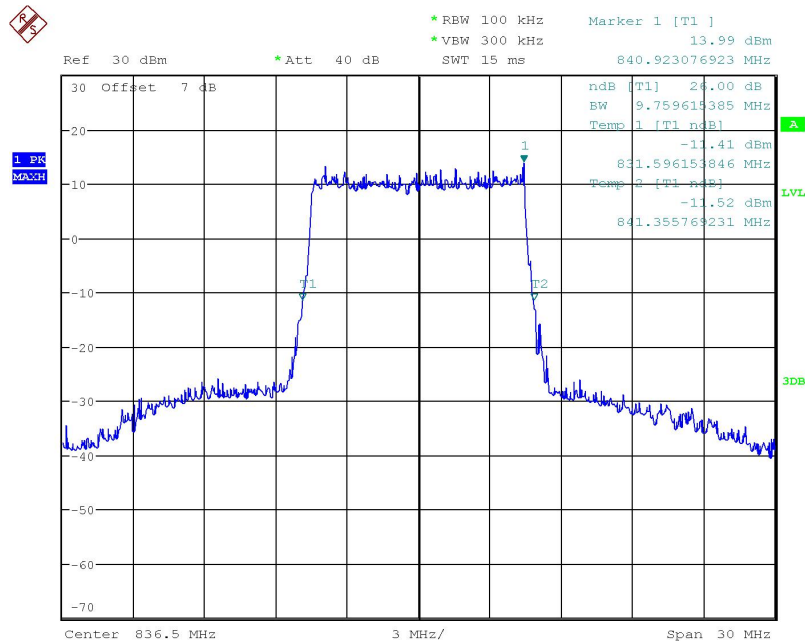

LTE band 5, 10MHz Bandwidth, 16QAM (-26dBc BW)

Date: 8.JUN.2018 13:40:16