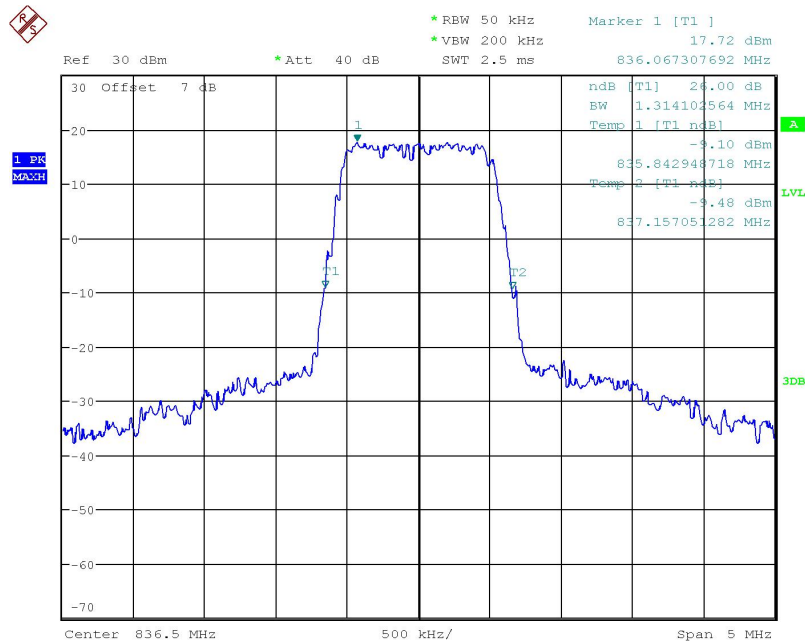

## LTE band 4, 20MHz Bandwidth, 16QAM (-26dBc BW)

Date: 8.JUN.2018 13:29:03

## LTE band 5, 1.4MHz (-26dBc)

Frequency(MHz)	Occupied Bandwidth (-26dBc)( MHz)	
	836.5	QPSK
	1.30	1.31

## LTE band 5, 1.4MHz Bandwidth, QPSK (-26dBc BW)

Date: 8.JUN.2018 13:32:01

## LTE band 5, 1.4MHz Bandwidth, 16QAM (-26dBc BW)

Date: 8.JUN.2018 13:32:17