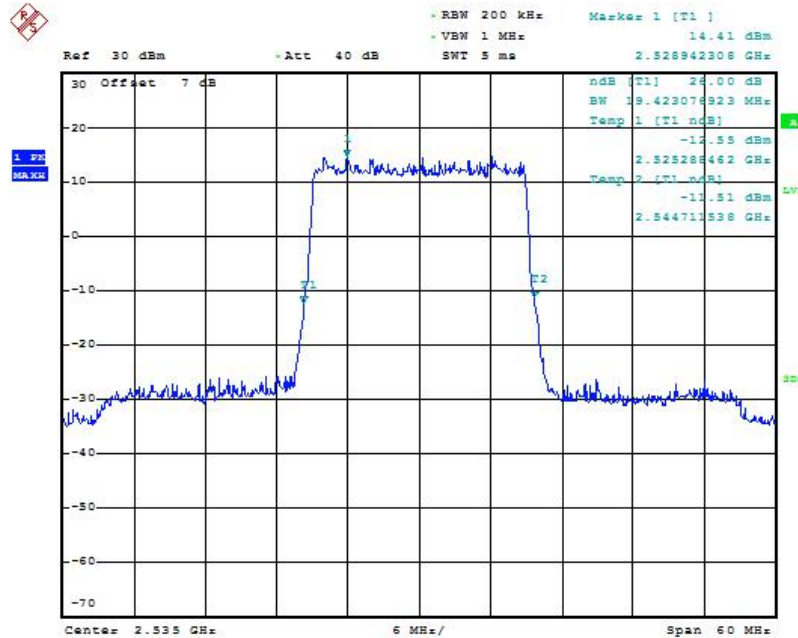

### LTE band 7, 15MHz Bandwidth, QPSK (-26dBc BW)

Date: 11.JUL.2018 15:32:52

### LTE band 7, 15MHz Bandwidth, 16QAM (-26dBc BW)

Date: 11.JUL.2018 15:33:07

### LTE band 7, 20MHz (-26dBc)

Frequency(MHz)	Occupied Bandwidth (-26dBc)( MHz)	
2535.0	QPSK	16QAM
	19.42	19.42

### LTE band 7, 20MHz Bandwidth, QPSK (-26dBc BW)

Date: 11.JUL.2018 15:35:37