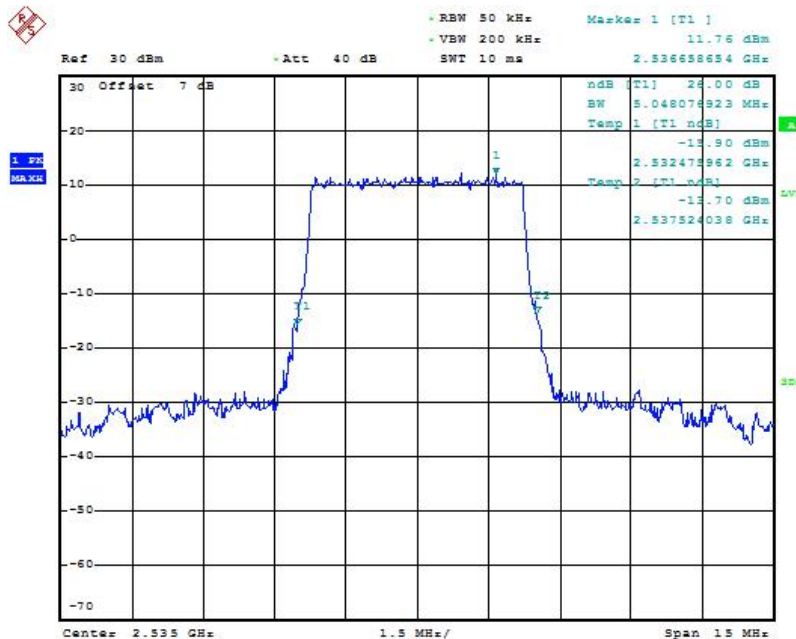

LTE band 7, 5MHz Bandwidth,16QAM (-26dBc BW)

Date: 11.JUL.2018 15:26:53