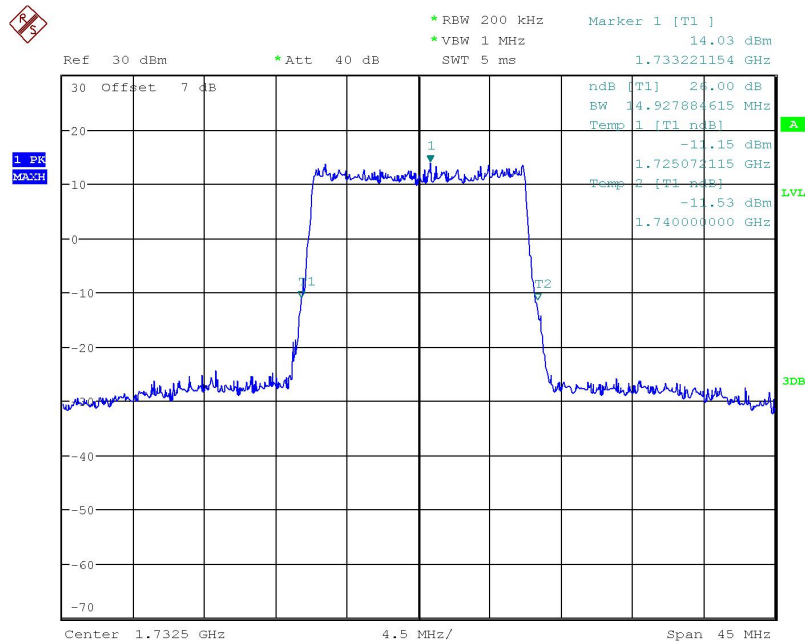

## LTE band 4, 10MHz Bandwidth, 16QAM (-26dBc BW)

Date: 8.JUN.2018 13:24:05

## LTE band 4, 15MHz (-26dBc)

Frequency(MHz)	Occupied Bandwidth (-26dBc)( MHz)	
	1732.5	QPSK
	15.00	14.93

## LTE band 4, 15MHz Bandwidth, QPSK (-26dBc BW)

Date: 8.JUN.2018 13:26:16

## LTE band 4, 15MHz Bandwidth, 16QAM (-26dBc BW)

Date: 8.JUN.2018 13:26:32