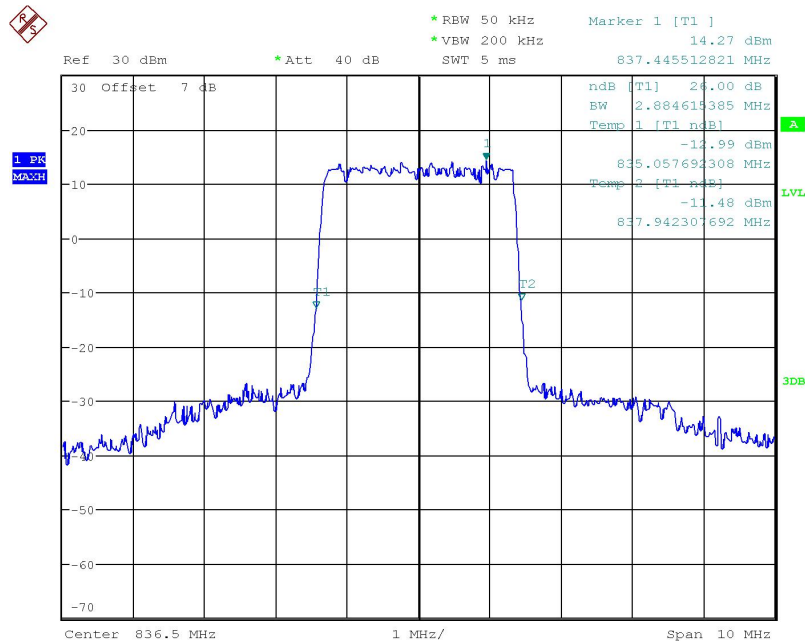

LTE band 5, 3MHz Bandwidth, 16QAM (-26dBc BW)

Date: 8.JUN.2018 13:34:03