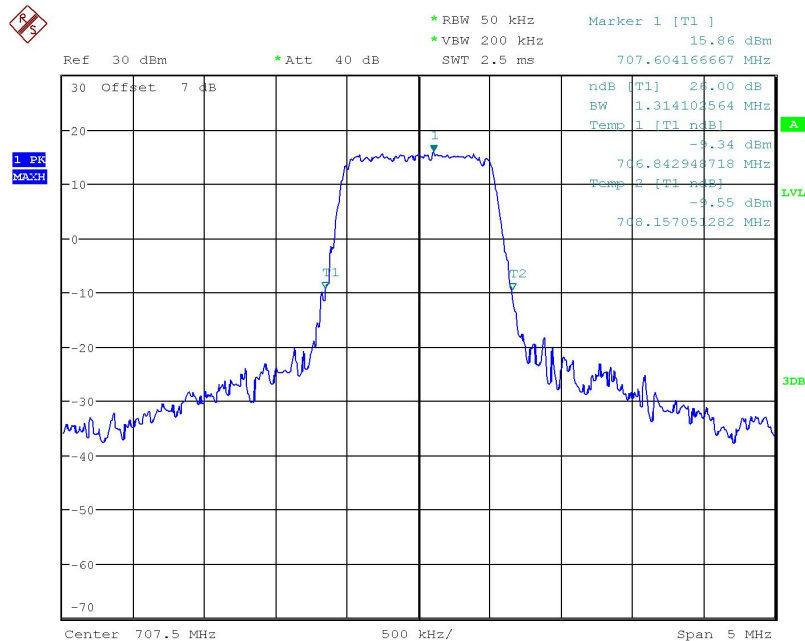

LTE band 12, 1.4MHz Bandwidth, 16QAM (-26dBc BW)

Date: 8.JUN.2018 13:48:03