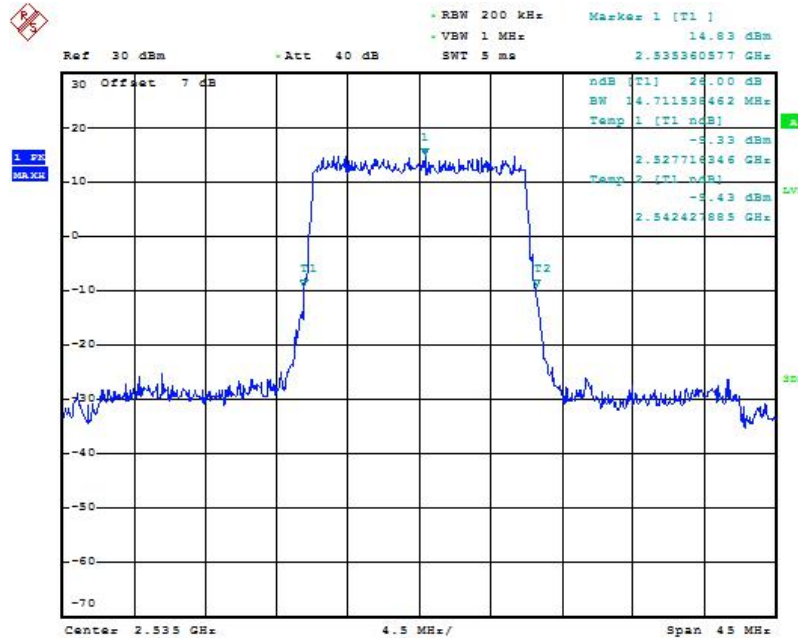

### LTE band 7, 10MHz Bandwidth, QPSK (-26dBc BW)

Date: 11.JUL.2018 15:31:10

### LTE band 7, 10MHz Bandwidth, 16QAM (-26dBc BW)

Date: 11.JUL.2018 15:31:24

### LTE band 7, 15MHz (-26dBc)

Frequency(MHz)	Occupied Bandwidth (-26dBc)( MHz)	
	2535.0	QPSK
	14.71	14.71

### LTE band 7, 15MHz Bandwidth, QPSK (-26dBc BW)

Date: 11.JUL.2018 15:32:52