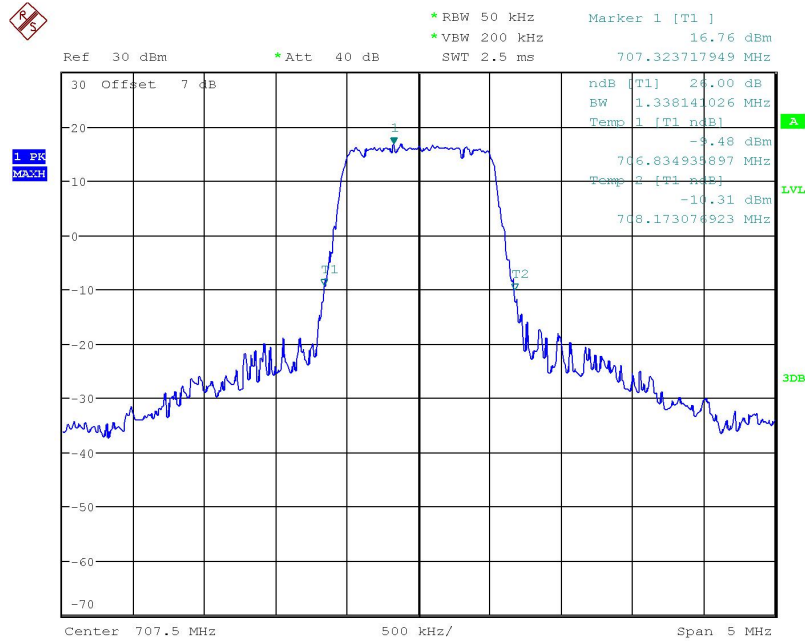

LTE band 12, 1.4MHz (-26dBc)

Frequency(MHz)	Occupied Bandwidth (-26dBc)(MHz)		
	707.5	QPSK	16QAM
	1.34	1.31	

LTE band 12, 1.4MHz Bandwidth, QPSK (-26dBc BW)

Date: 8.JUN.2018 13:47:47