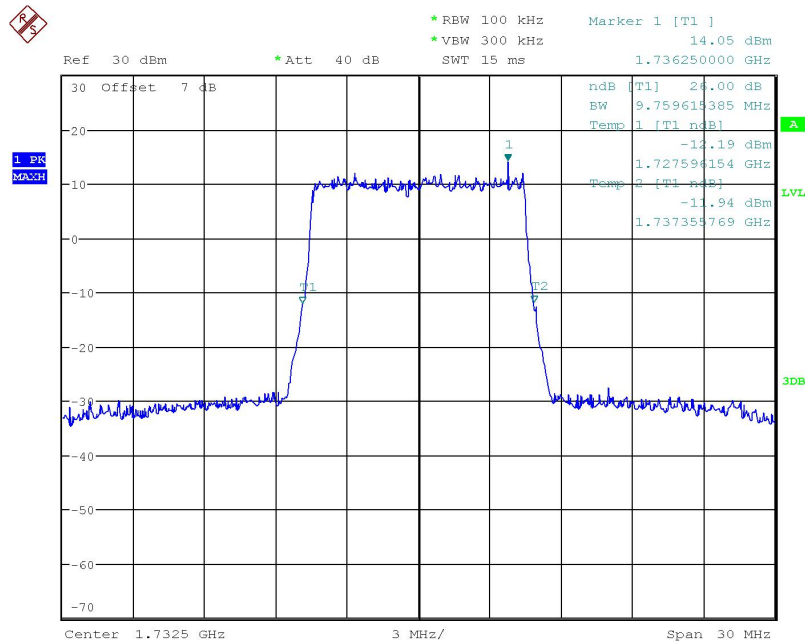

## LTE band 4, 5MHz Bandwidth,16QAM (-26dBc BW)

Date: 8.JUN.2018 13:21:57

## LTE band 4, 10MHz (-26dBc)

Frequency(MHz)	Occupied Bandwidth (-26dBc)( MHz)	
	1732.5	QPSK
	9.90	9.76

## LTE band 4, 10MHz Bandwidth, QPSK (-26dBc BW)

Date: 8.JUN.2018 13:23:48

## LTE band 4, 10MHz Bandwidth, 16QAM (-26dBc BW)

Date: 8.JUN.2018 13:24:05