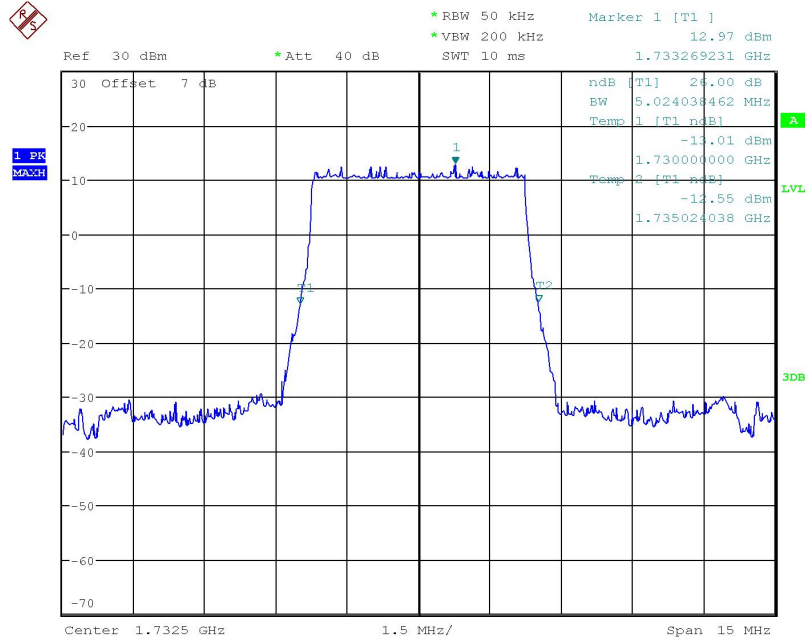

## LTE band 4, 3MHz Bandwidth, QPSK (-26dBc BW)

Date: 8.JUN.2018 13:19:05

## LTE band 4, 3MHz Bandwidth, 16QAM (-26dBc BW)

Date: 8.JUN.2018 13:19:21

## LTE band 4, 5MHz (-26dBc)

Frequency(MHz)	Occupied Bandwidth (-26dBc)( MHz)	
	1732.5	QPSK
	5.02	5.02

## LTE band 4, 5MHz Bandwidth, QPSK (-26dBc BW)

Date: 8.JUN.2018 13:21:41