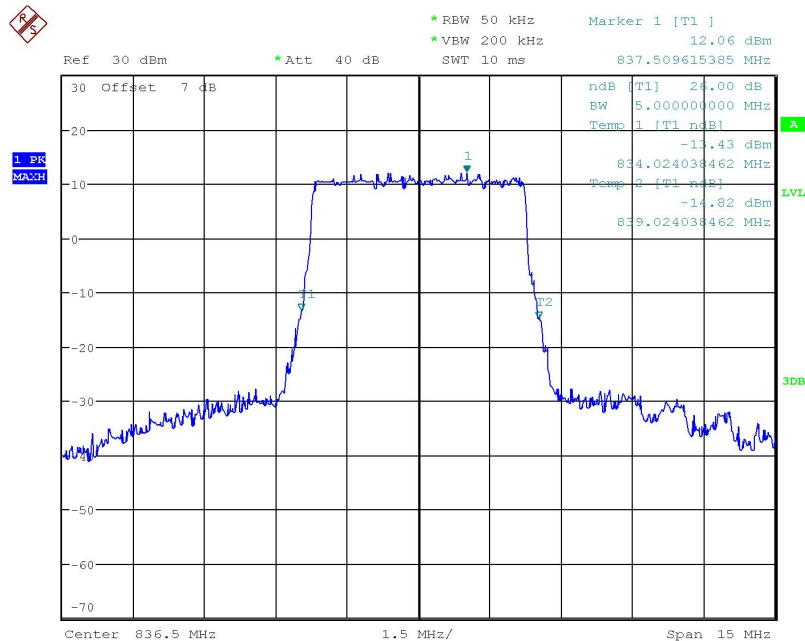

LTE band 5, 5MHz Bandwidth, 16QAM (-26dBc BW)

Date: 8.JUN.2018 13:37:41