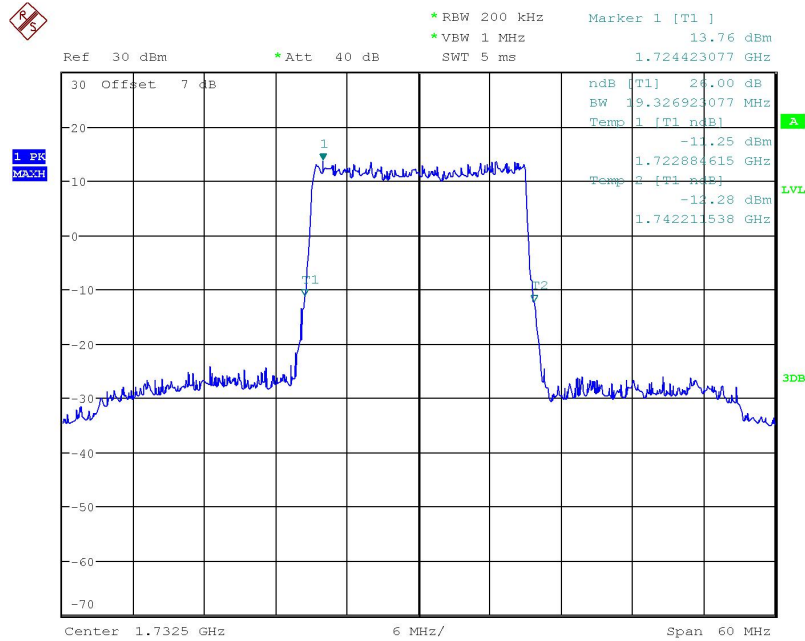

## LTE band 4, 15MHz Bandwidth, QPSK (-26dBc BW)

Date: 8.JUN.2018 13:26:16

## LTE band 4, 15MHz Bandwidth, 16QAM (-26dBc BW)

Date: 8.JUN.2018 13:26:32

## LTE band 4, 20MHz (-26dBc)

Frequency(MHz)	Occupied Bandwidth (-26dBc)( MHz)	
	1732.5	QPSK
	19.33	19.52

## LTE band 4, 20MHz Bandwidth, QPSK (-26dBc BW)

Date: 8.JUN.2018 13:28:46