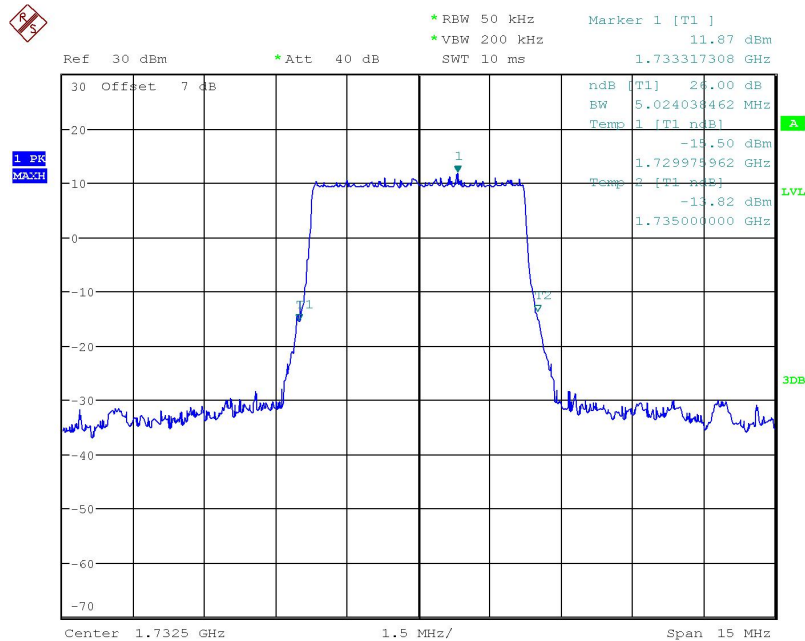

## LTE band 4, 3MHz Bandwidth, 16QAM (-26dBc BW)

Date: 8.JUN.2018 13:19:21

## LTE band 4, 5MHz (-26dBc)

Frequency(MHz)	Occupied Bandwidth (-26dBc)( MHz)	
	1732.5	QPSK
	5.02	5.02

## LTE band 4, 5MHz Bandwidth, QPSK (-26dBc BW)

Date: 8.JUN.2018 13:21:41

## LTE band 4, 5MHz Bandwidth,16QAM (-26dBc BW)

Date: 8.JUN.2018 13:21:57