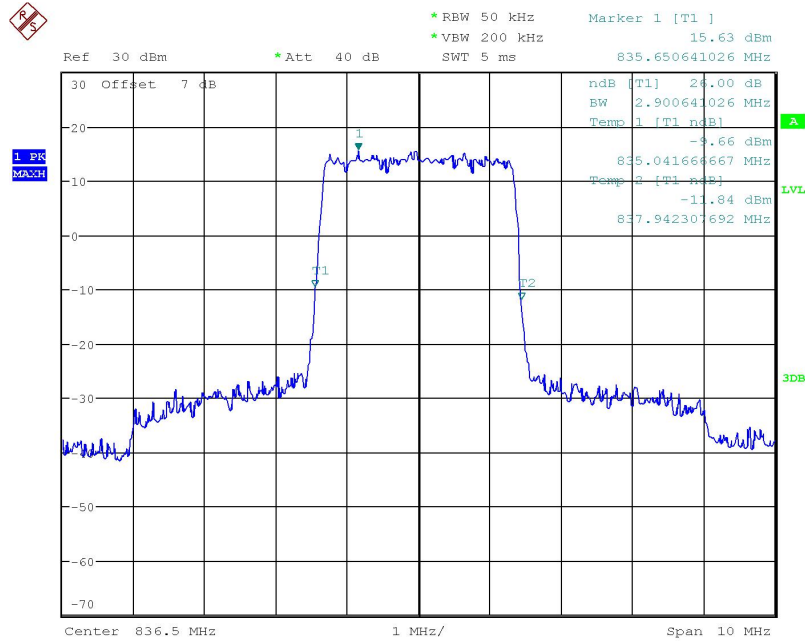

## LTE band 5, 1.4MHz Bandwidth, QPSK (-26dBc BW)

Date: 8.JUN.2018 13:32:01

## LTE band 5, 1.4MHz Bandwidth, 16QAM (-26dBc BW)

Date: 8.JUN.2018 13:32:17

## LTE band 5, 3MHz (-26dBc)

Frequency(MHz)	Occupied Bandwidth (-26dBc)( MHz)	
836.5	QPSK	16QAM
	2.88	2.88

## LTE band 5, 3MHz Bandwidth, QPSK (-26dBc BW)

Date: 8.JUN.2018 13:33:47