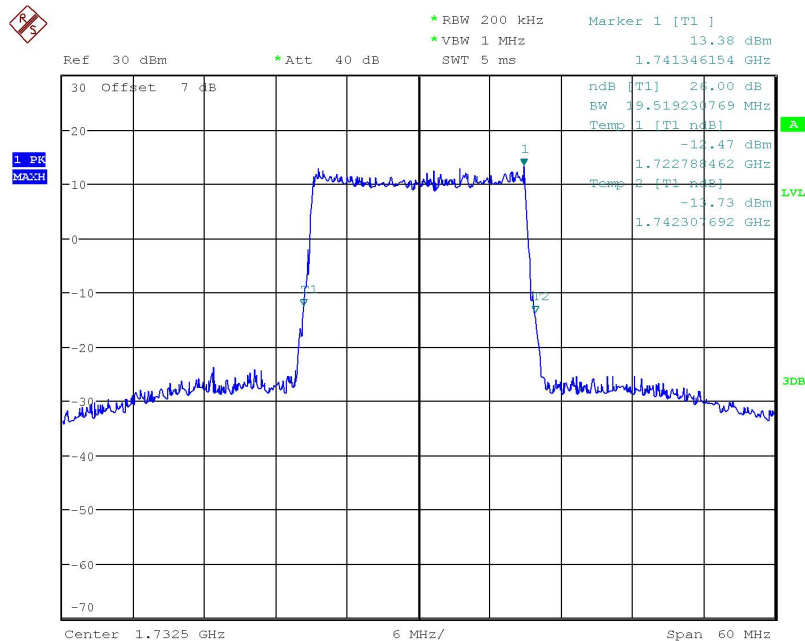

## LTE band 4, 15MHz Bandwidth, 16QAM (-26dBc BW)

Date: 8.JUN.2018 13:26:32

## LTE band 4, 20MHz (-26dBc)

Frequency(MHz)	Occupied Bandwidth (-26dBc)( MHz)	
	1732.5	QPSK
	19.33	19.52

## LTE band 4, 20MHz Bandwidth, QPSK (-26dBc BW)

Date: 8.JUN.2018 13:28:46

## LTE band 4, 20MHz Bandwidth, 16QAM (-26dBc BW)

Date: 8.JUN.2018 13:29:03