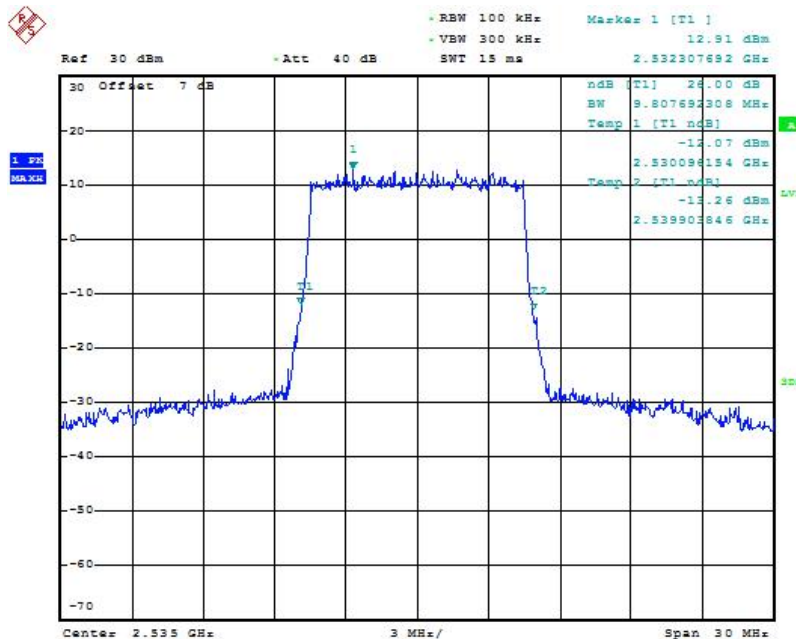

LTE band 7, 10MHz Bandwidth, 16QAM (-26dBc BW)

Date: 11.JUL.2018 15:31:24