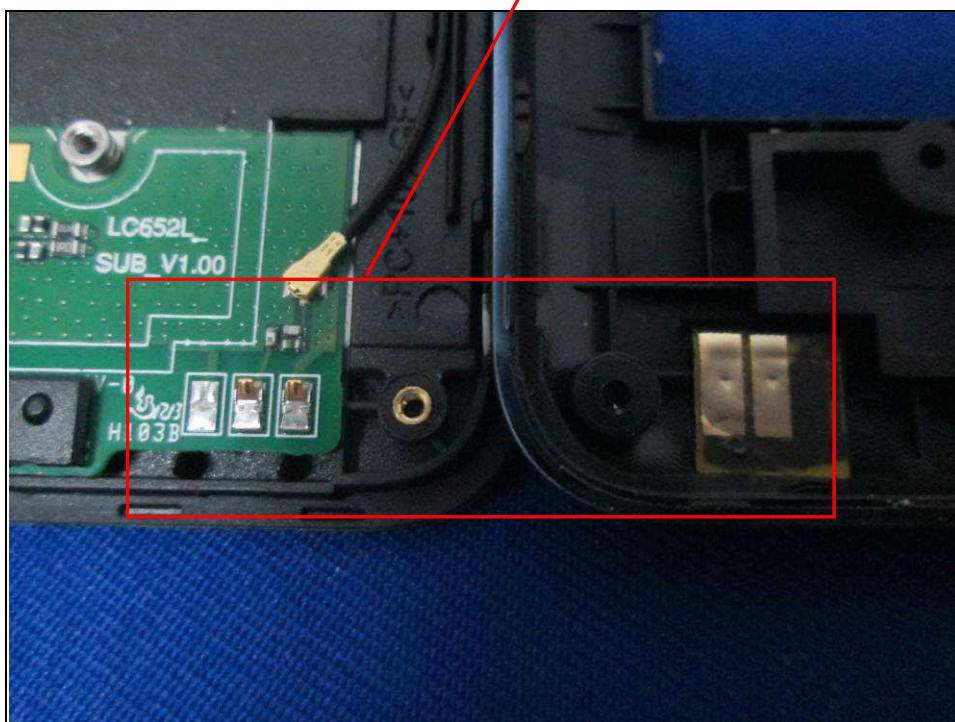

PHOTOGRAPHS OF THE EUT

Reference No.: 160504W010

BT/WLAN Antenna

WWAN Diversity Antenna

WWAN Main Antenna

Reference No.: 160504W010