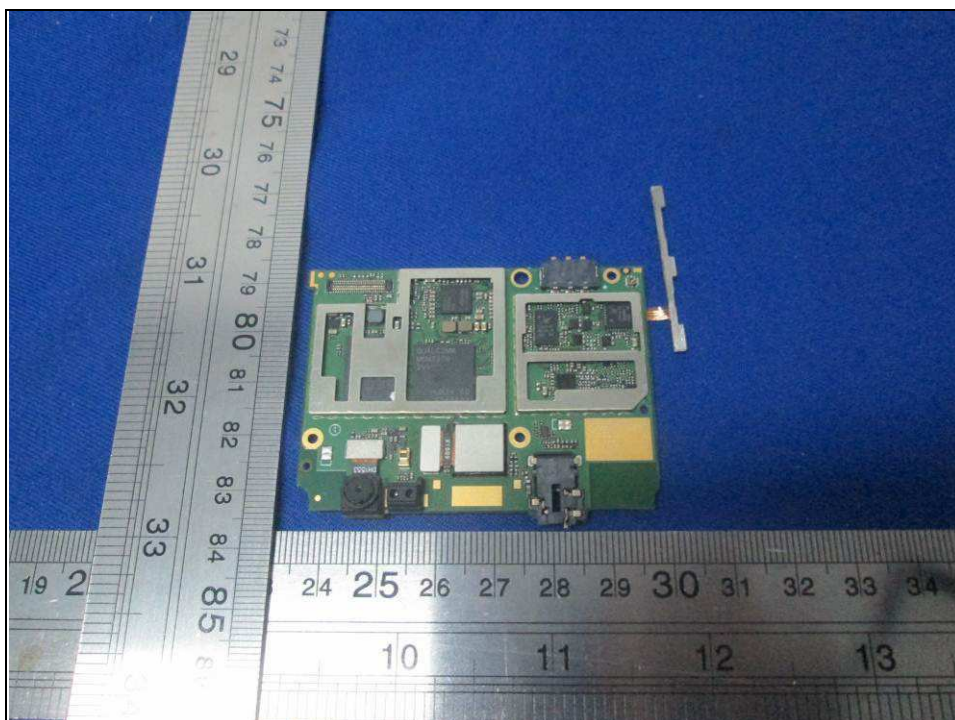

PHOTOGRAPHS OF THE EUT

Reference No.: 160504W010

BT/WLAN Antenna

WWAN Diversity Antenna

WWAN Main Antenna

Reference No.: 160504W010