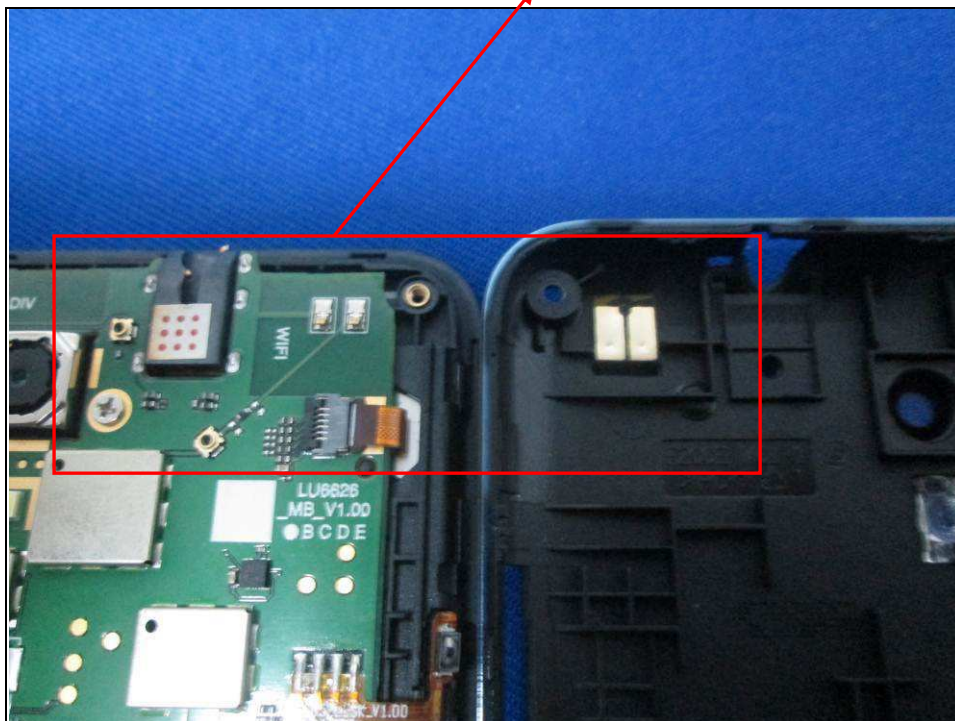

PHOTOGRAPHS OF THE EUT

Reference No.: 160504W010

BT/WLAN Antenna

WWAN Diversity Antenna

WWAN Main Antenna

Reference No.: 160504W010