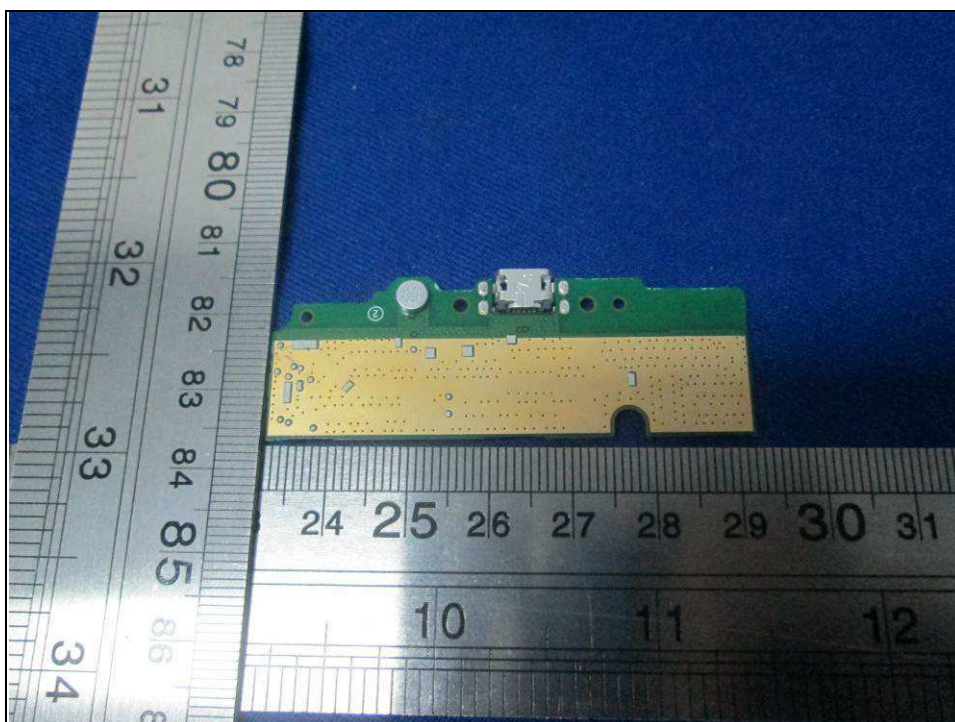

PHOTOGRAPHS OF THE EUT

Reference No.: 160504W010

BT/WLAN Antenna

WWAN Diversity Antenna

WWAN Main Antenna

Reference No.: 160504W010