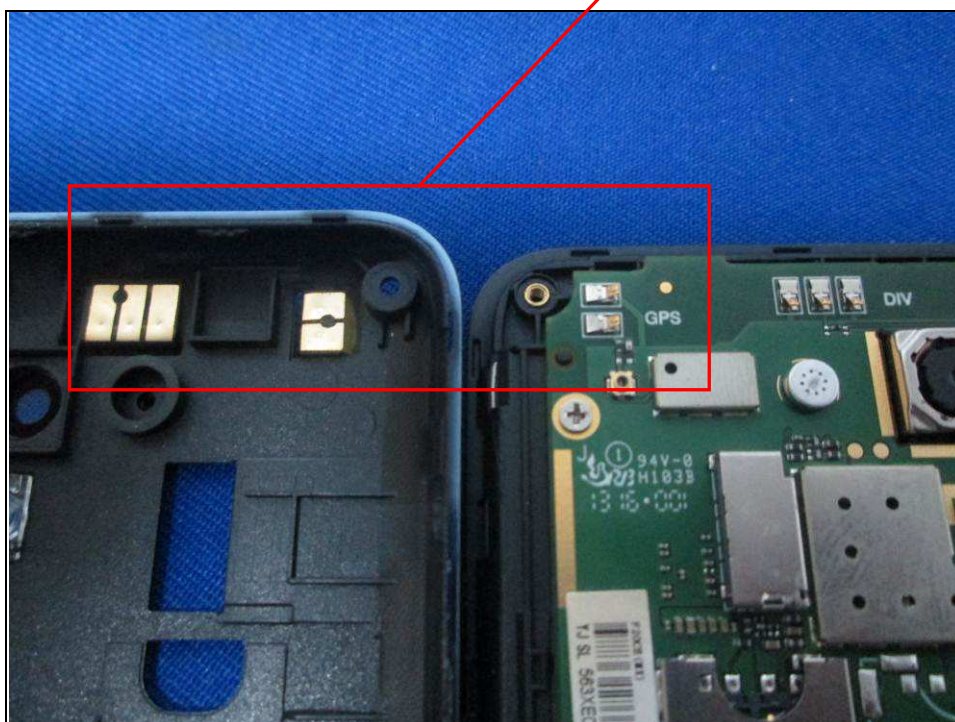

PHOTOGRAPHS OF THE EUT

Reference No.: 160504W010

BT/WLAN Antenna

WWAN Diversity Antenna

WWAN Main Antenna

Reference No.: 160504W010