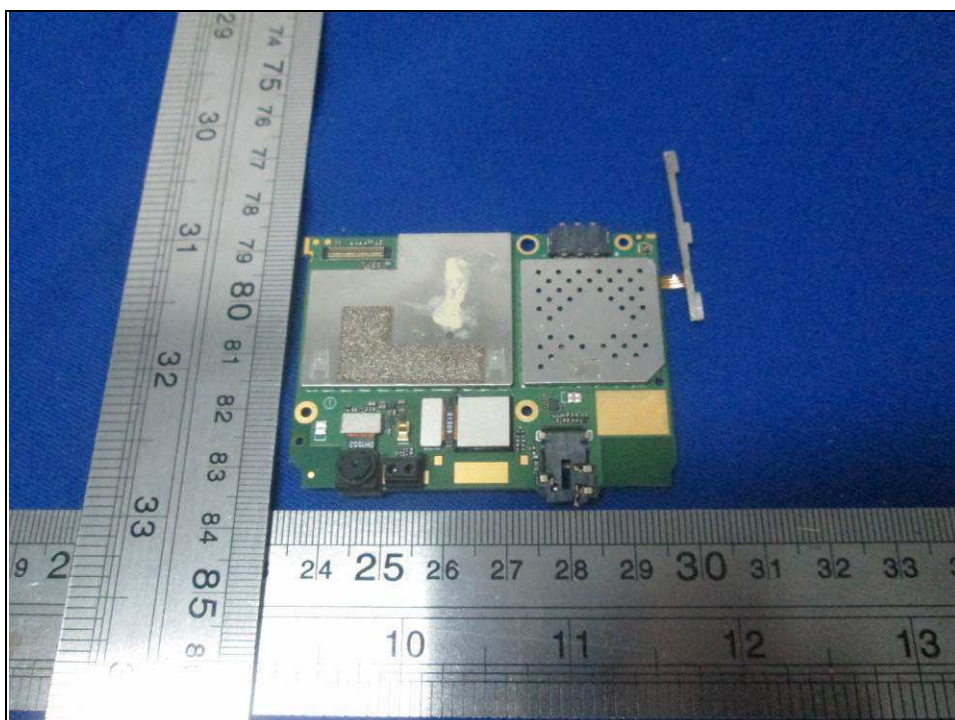

PHOTOGRAPHS OF THE EUT

Reference No.: 160504W010

BT/WLAN Antenna

WWAN Diversity Antenna

WWAN Main Antenna

Reference No.: 160504W010