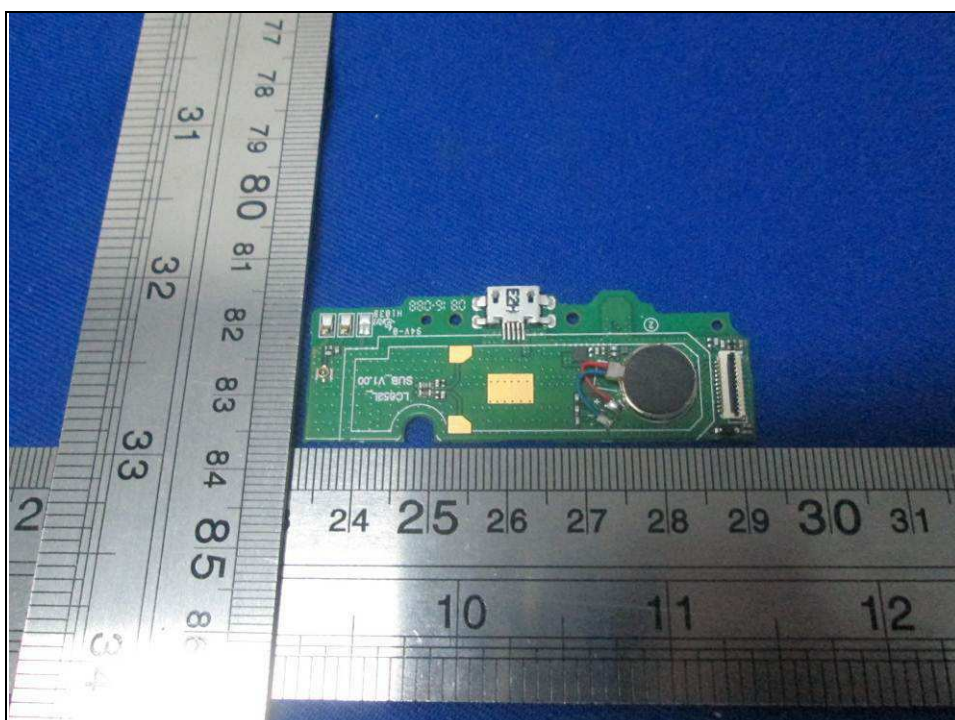

PHOTOGRAPHS OF THE EUT

Reference No.: 160504W010

BT/WLAN Antenna

WWAN Diversity Antenna

WWAN Main Antenna

Reference No.: 160504W010