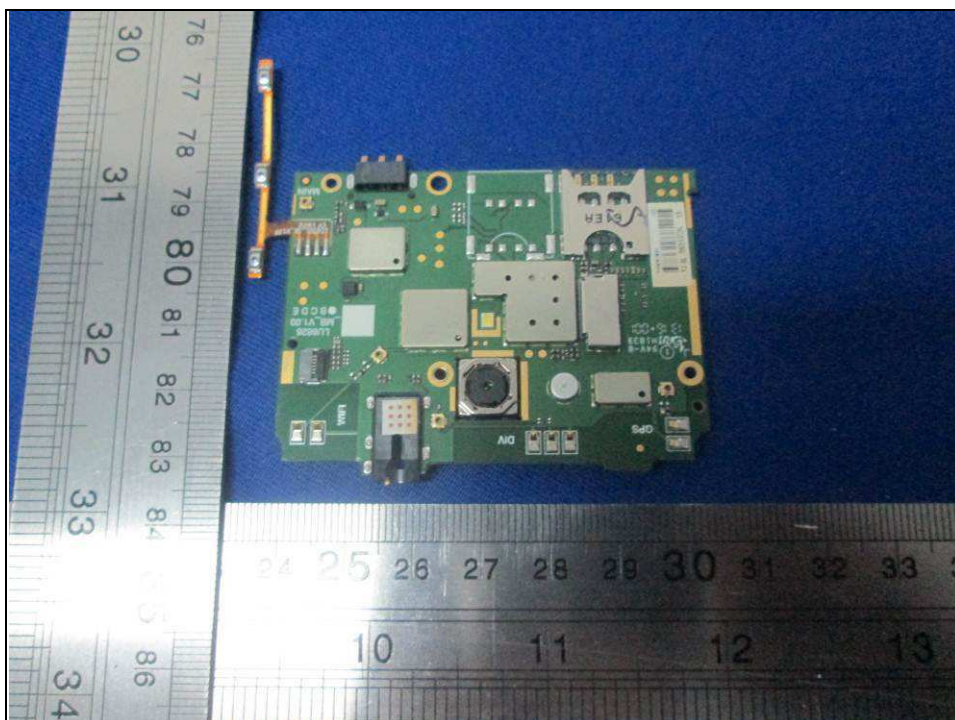

PHOTOGRAPHS OF THE EUT

Reference No.: 160504W010

BT/WLAN Antenna

WWAN Diversity Antenna

WWAN Main Antenna

Reference No.: 160504W010