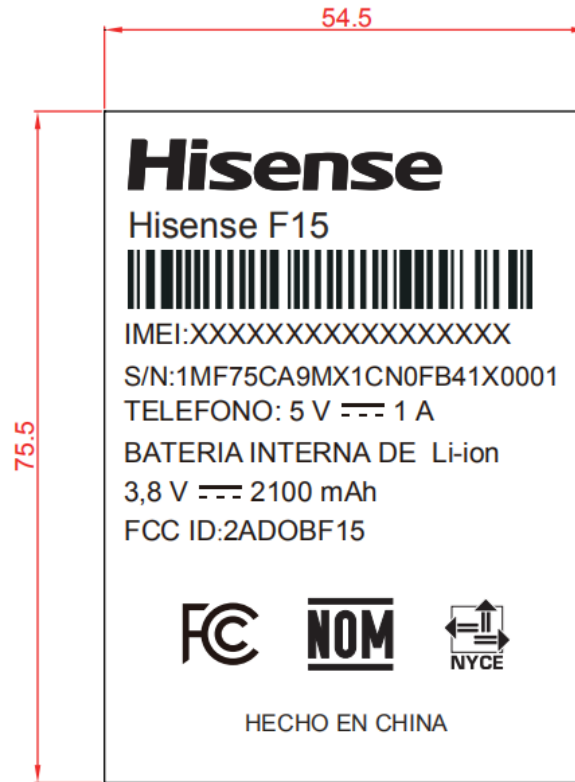

Golden Device Label

Black Device Label