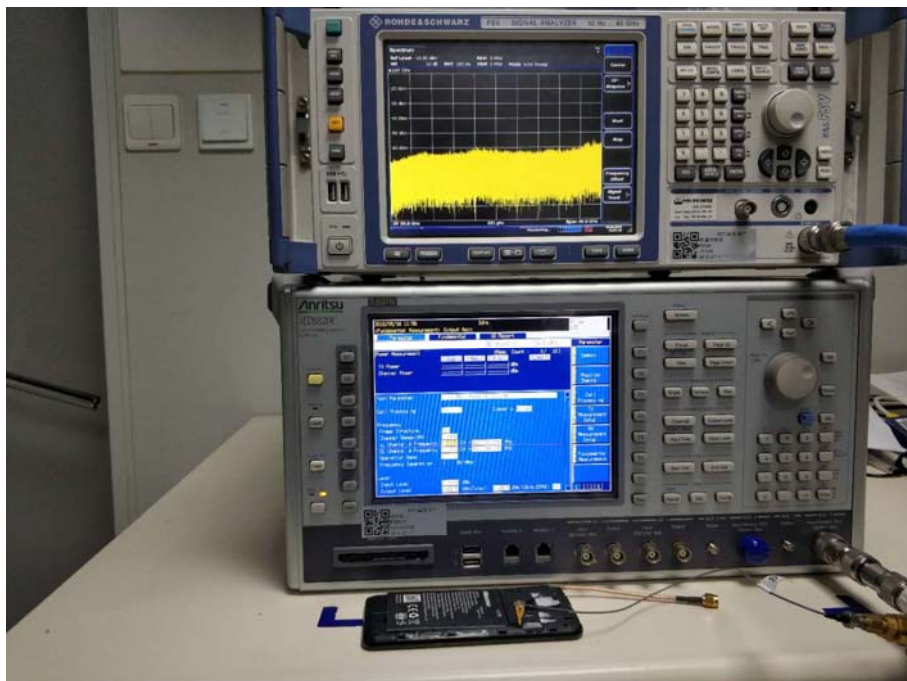

**TEST SETUP**

RF Conducted Test setup (GSM/WCDMA)

RF Conducted Test setup (LTE)

RF Conducted Test setup (BT)

RF Conducted Test setup (WIFI2.4G/WIFI5G)

Spurious Radiated Emissions Test setup (below 1GHz)

Spurious Radiated Emissions Test setup (1GHz~25GHz)

Conducted Emissions Test Setup (with charger)