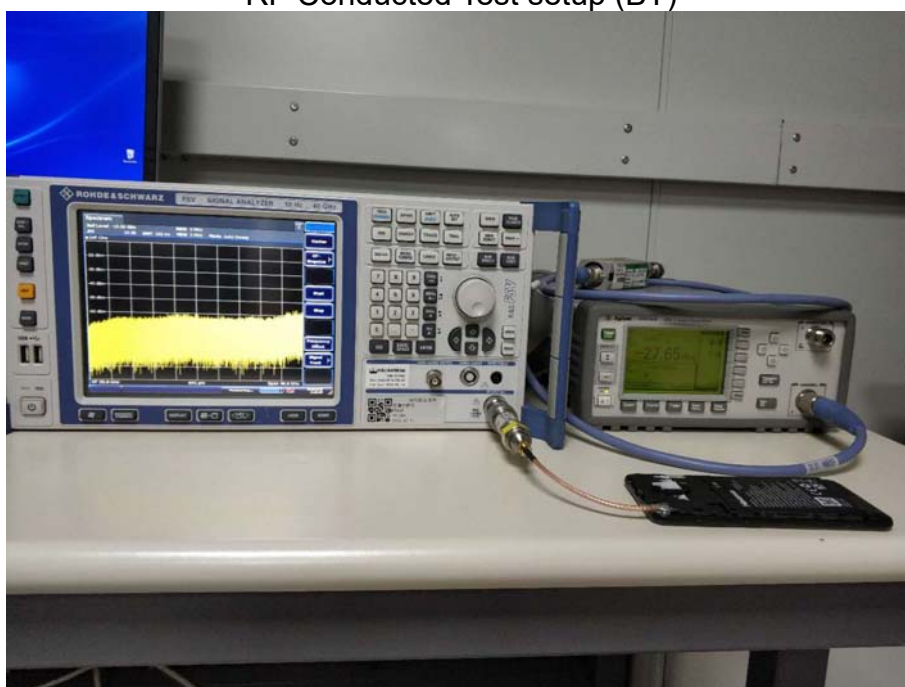

**TEST SETUP**

RF Conducted Test setup (GSM/WCDMA)

RF Conducted Test setup (LTE)

RF Conducted Test setup (BT)

RF Conducted Test setup (WIFI2.4G/WIFI5G)

Spurious Radiated Emissions Test setup (below 1GHz)

Spurious Radiated Emissions Test setup (1GHz~25GHz)

Conducted Emissions Test Setup (with charger)