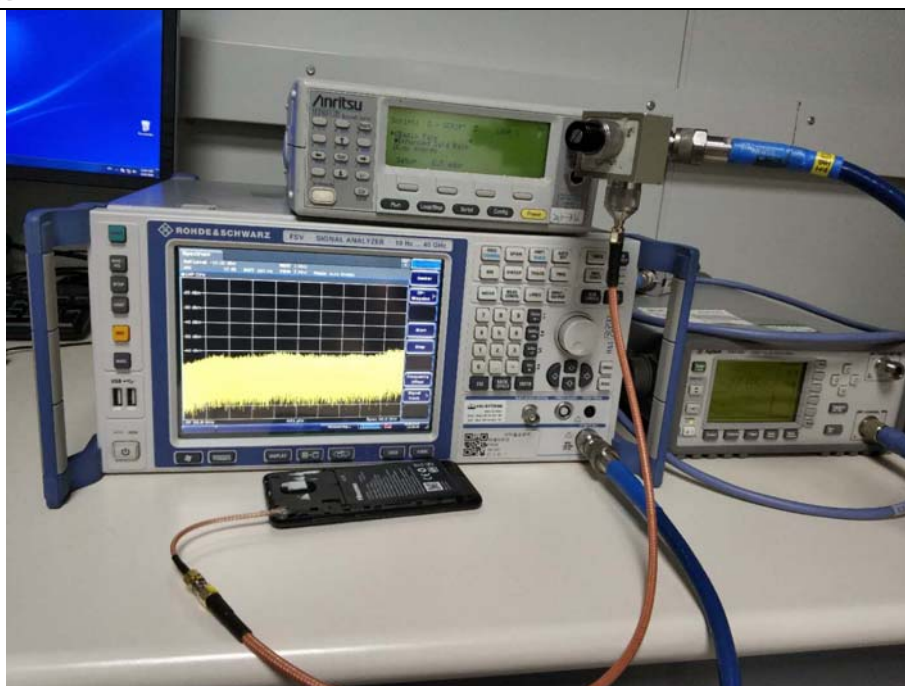

**TEST SETUP**

RF Conducted Test setup (GSM/WCDMA)

RF Conducted Test setup (LTE)

RF Conducted Test setup (BT)

RF Conducted Test setup (WIFI2.4G/WIFI5G)

Spurious Radiated Emissions Test setup (below 1GHz)

Spurious Radiated Emissions Test setup (1GHz~25GHz)

Conducted Emissions Test Setup (with charger)