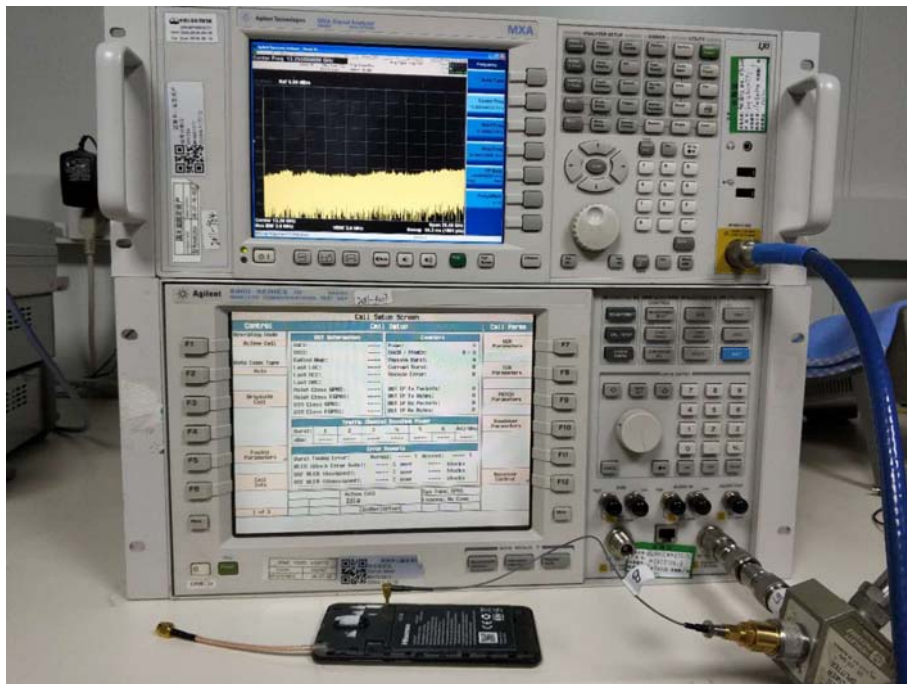

**TEST SETUP**

RF Conducted Test setup (GSM/WCDMA)

RF Conducted Test setup (LTE)

RF Conducted Test setup (BT)

RF Conducted Test setup (WIFI2.4G/WIFI5G)

Spurious Radiated Emissions Test setup (below 1GHz)

Spurious Radiated Emissions Test setup (1GHz~25GHz)

Conducted Emissions Test Setup (with charger)