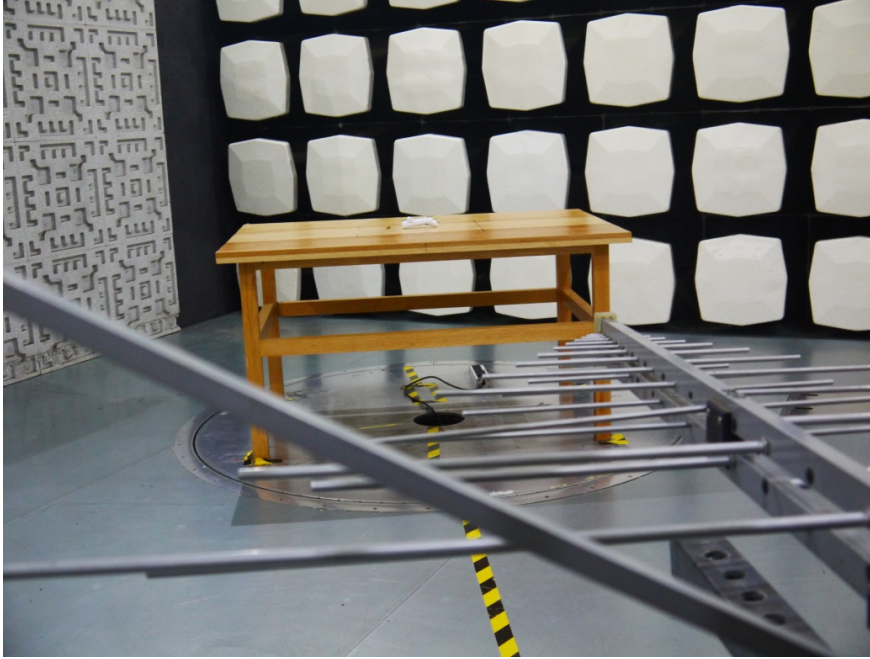

1 Photographs - EUT Test Setup

Test model No.: FT-F21-BT

1.1 Radiated Emission

1.2 Radiated Spurious Emission