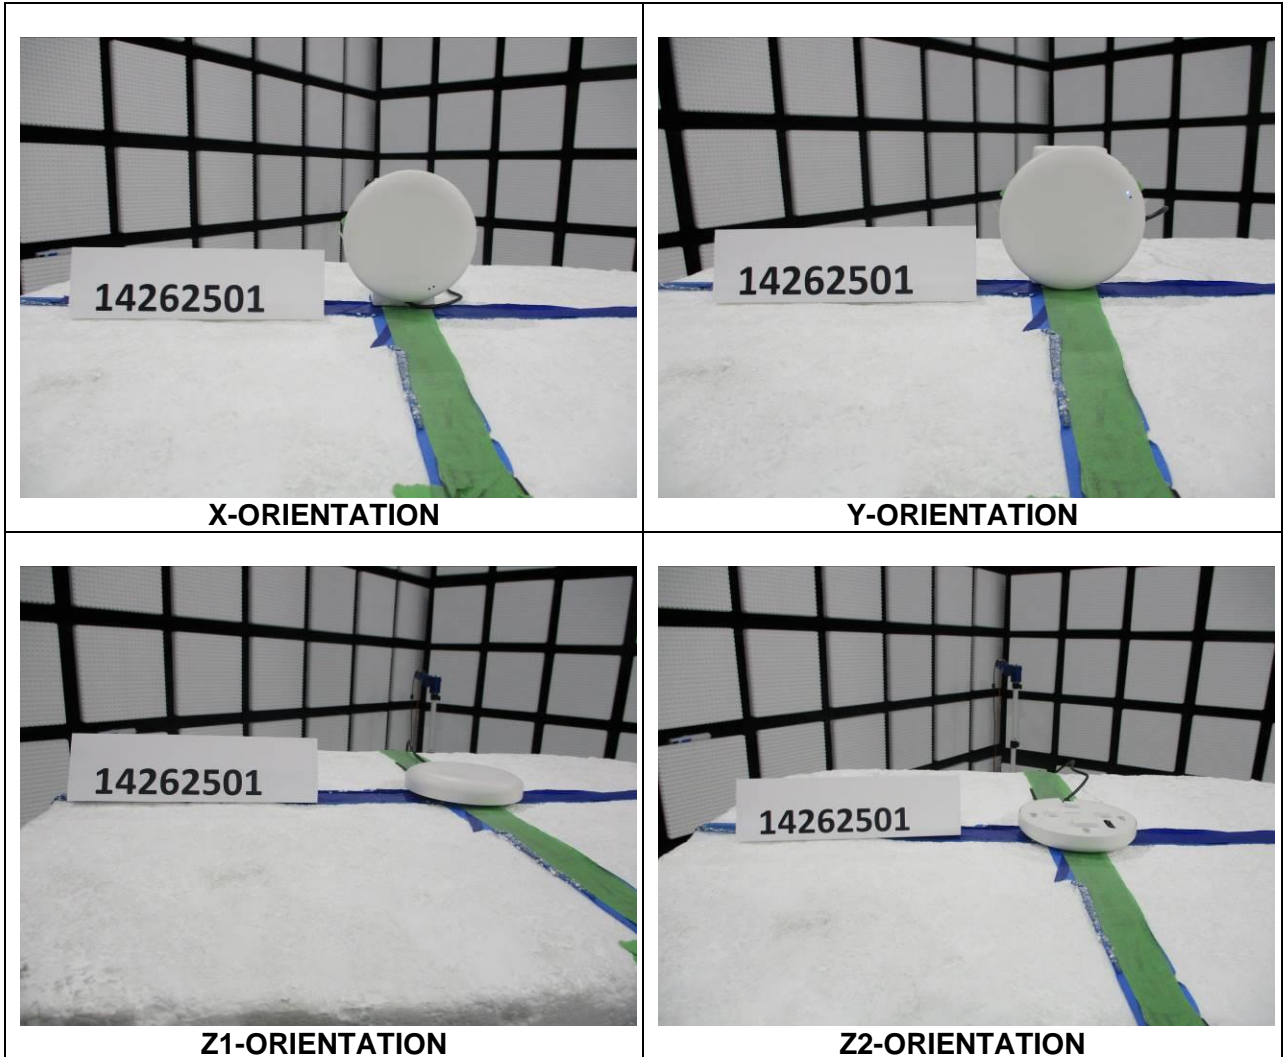

12. SETUP PHOTOS

ANTENNA PORT CONDUCTED RF MEASUREMENT SETUP

FRONT PHOTO

AC MAINS LINE CONDUCTED EMISSIONS

FRONT PHOTO

BACK PHOTO

3 METER RADIATED SPURIOUS EMISSIONS BELOW 30MHZ

FRONT PHOTO

BACK PHOTO

3 METER RADIATED SPURIOUS EMISSIONS 30MHZ TO 1GHZ

FRONT PHOTO

BACK PHOTO

3 METER RADIATED SPURIOUS EMISSIONS 1GHZ TO 18GHZ

FRONT PHOTO

BACK PHOTO

ORIENTATIONS