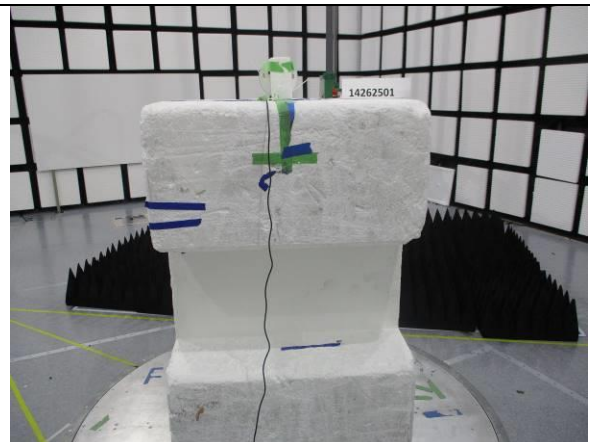

12. SETUP PHOTOS

ANTENNA PORT CONDUCTED RF MEASUREMENT SETUP

FRONT PHOTO

AC MAINS LINE CONDUCTED EMISSIONS

FRONT PHOTO

BACK PHOTO

3 METER RADIATED SPURIOUS EMISSIONS BELOW 30MHZ

FRONT PHOTO

BACK PHOTO

3 METER RADIATED SPURIOUS EMISSIONS 30MHZ TO 1GHZ

FRONT PHOTO

BACK PHOTO

3 METER RADIATED SPURIOUS EMISSIONS 1GHZ TO 18GHZ

FRONT PHOTO

BACK PHOTO

ORIENTATIONS