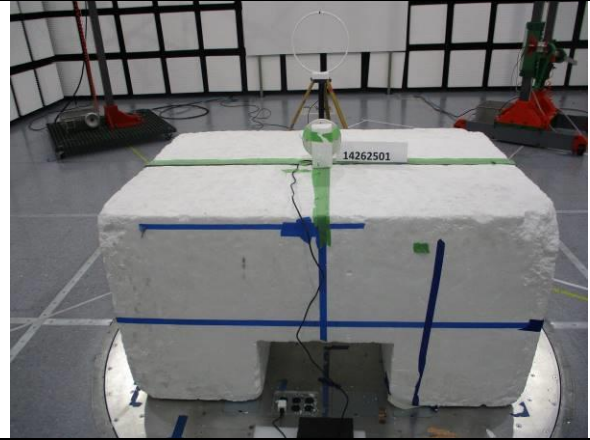

12. SETUP PHOTOS

ANTENNA PORT CONDUCTED RF MEASUREMENT SETUP

FRONT PHOTO

AC MAINS LINE CONDUCTED EMISSIONS

FRONT PHOTO

BACK PHOTO

3 METER RADIATED SPURIOUS EMISSIONS BELOW 30MHZ

FRONT PHOTO

BACK PHOTO

3 METER RADIATED SPURIOUS EMISSIONS 30MHZ TO 1GHZ

FRONT PHOTO

BACK PHOTO

3 METER RADIATED SPURIOUS EMISSIONS 1GHZ TO 18GHZ

FRONT PHOTO

BACK PHOTO

ORIENTATIONS