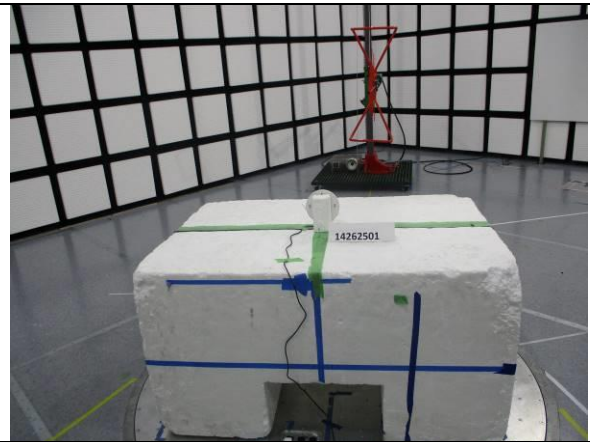

12. SETUP PHOTOS

ANTENNA PORT CONDUCTED RF MEASUREMENT SETUP

FRONT PHOTO

AC MAINS LINE CONDUCTED EMISSIONS

FRONT PHOTO

BACK PHOTO

3 METER RADIATED SPURIOUS EMISSIONS BELOW 30MHZ

FRONT PHOTO

BACK PHOTO

3 METER RADIATED SPURIOUS EMISSIONS 30MHZ TO 1GHZ

FRONT PHOTO

BACK PHOTO

3 METER RADIATED SPURIOUS EMISSIONS 1GHZ TO 18GHZ

FRONT PHOTO

BACK PHOTO

ORIENTATIONS