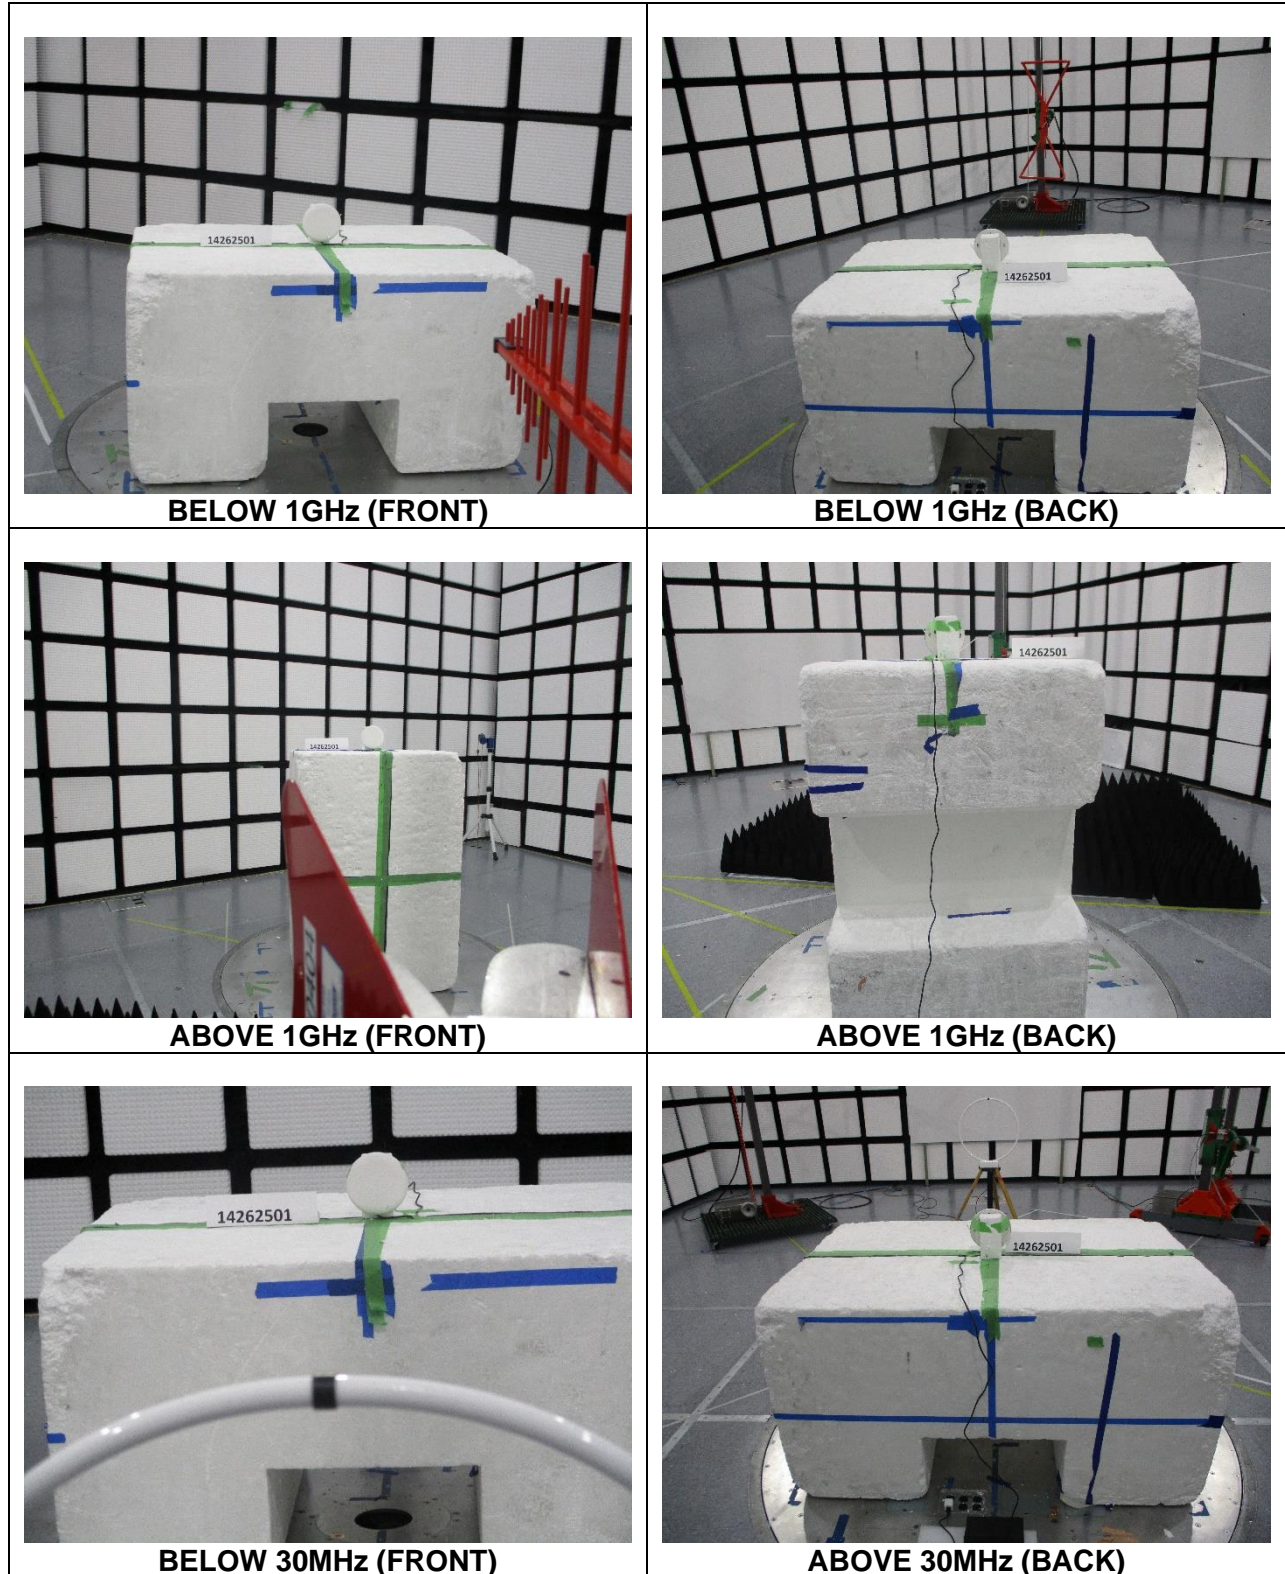

12. SETUP PHOTOS

ANTENNA PORT AND AC LINE CONDUCTED SETUP

RF ANTENNA PORT CONDUCTED

AC LINE CONDUCTED (FRONT)

AC LINE CONDUCTED (BACK)

RADIATED RF MEASUREMENT SETUP

ORIENTATIONS

X-ORIENTATION

Y-ORIENTATION

Z1-ORIENTATION

Z2-ORIENTATION

END OF TEST REPORT