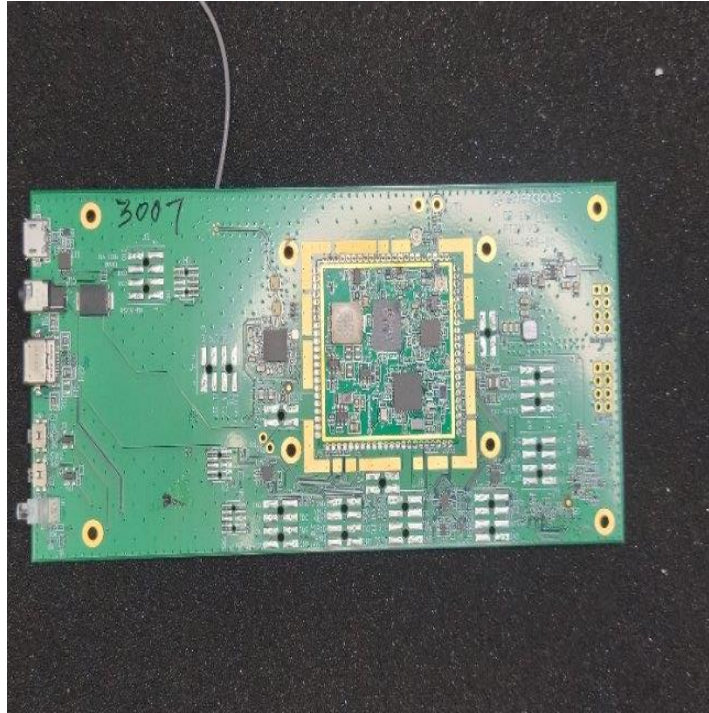

2ADNG-VN1820 Internal Photos

Open Case View

WPT Antenna View

2ADNG-VN1820 Internal Photos

WPT Antenna Spacer View

WPT Antenna Matching

2ADNG-VN1820 Internal Photos

BLE Antenna View

PCB Top View with Shield_1

2ADNG-VN1820 Internal Photos

PCB Top View with No Shield

PCB Bottom View

2ADNG-VN1820 Internal Photos

Sensor Top View

Sensor Bottom View