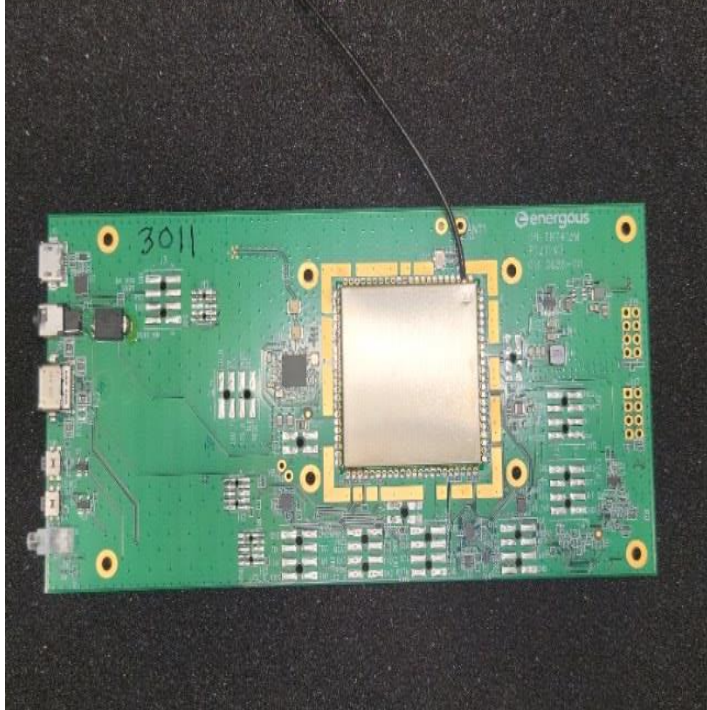

2ADNG-VN1820 Internal Photos

Open Case View

WPT Antenna View

2ADNG-VN1820 Internal Photos

WPT Antenna Spacer View

WPT Antenna Matching

2ADNG-VN1820 Internal Photos

BLE Antenna View

PCB Top View with Shield_1

2ADNG-VN1820 Internal Photos

PCB Top View with No Shield

PCB Bottom View

2ADNG-VN1820 Internal Photos

Sensor Top View

Sensor Bottom View