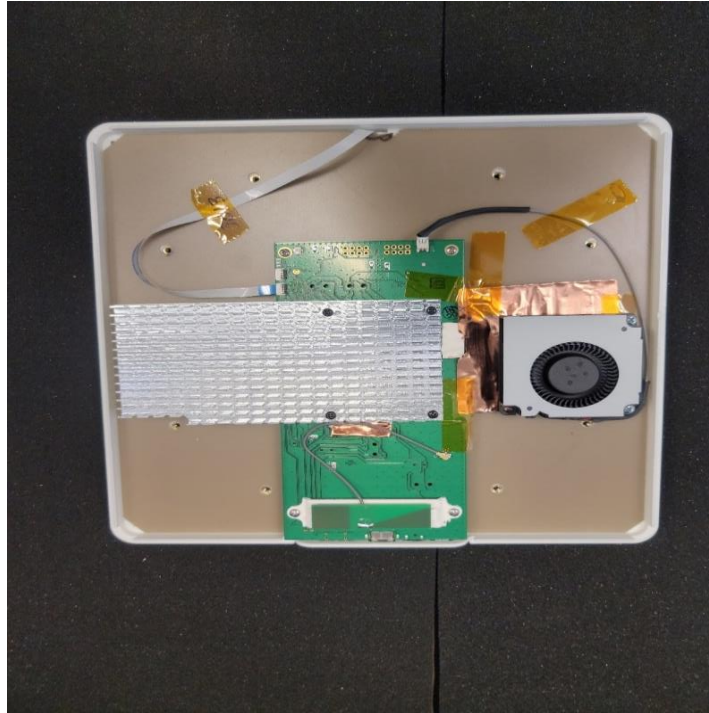

2ADNG-VN1820 Internal Photos

Open Case View

WPT Antenna View

2ADNG-VN1820 Internal Photos

WPT Antenna Spacer View

WPT Antenna Matching

2ADNG-VN1820 Internal Photos

BLE Antenna View

PCB Top View with Shield_1

2ADNG-VN1820 Internal Photos

PCB Top View with No Shield

PCB Bottom View

2ADNG-VN1820 Internal Photos

Sensor Top View

Sensor Bottom View