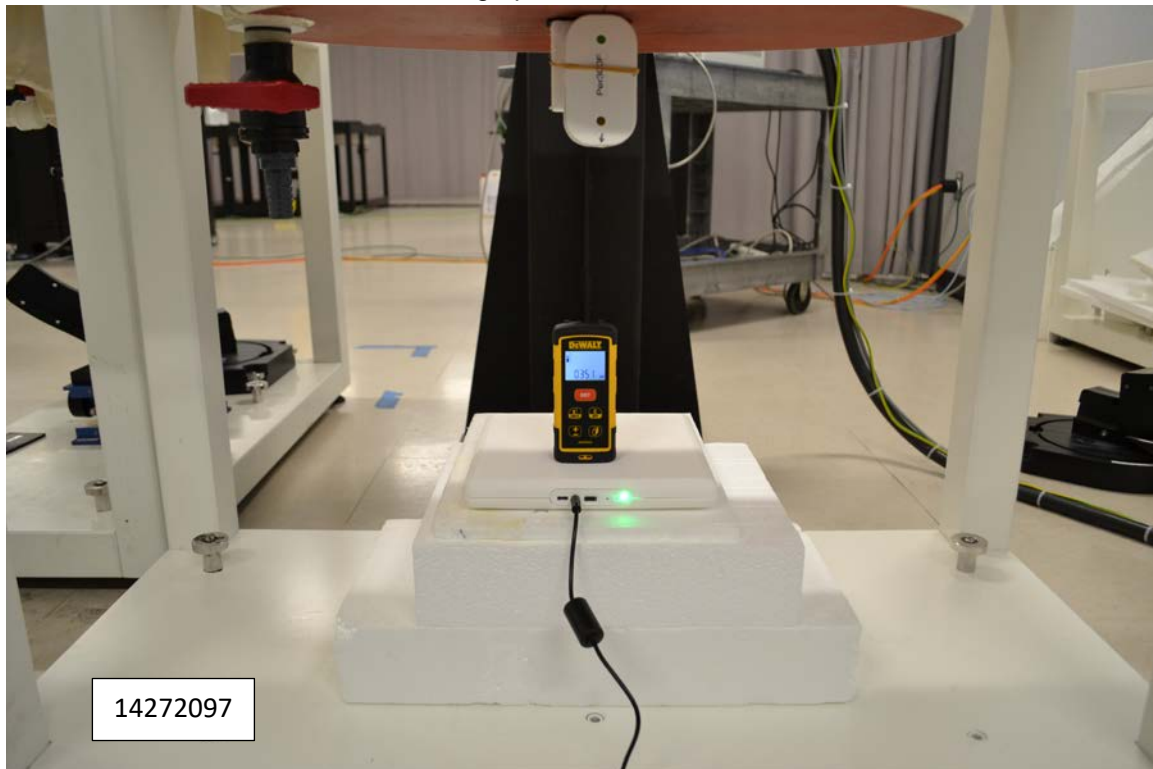

DUT and SAR Set-up Photos

Photograph 1: Overall Dimensions

Photograph 2: Overall Dimensions

Photograph 3: Front View of the DUT

Photograph 4: Rear View of the DUT

Body Exposure Conditions

Photograph 5: Front @ 44 cm

Photograph 6: Front @ 35 cm

Photograph 7: Rear @ 5 cm

Photograph 8: Edge 1 @ 10 cm

Photograph 9: Edge 2 @ 10 cm

Photograph 10: Edge 3 @ 10 cm

Photograph 11: Edge 4 @ 10 cm

14272097