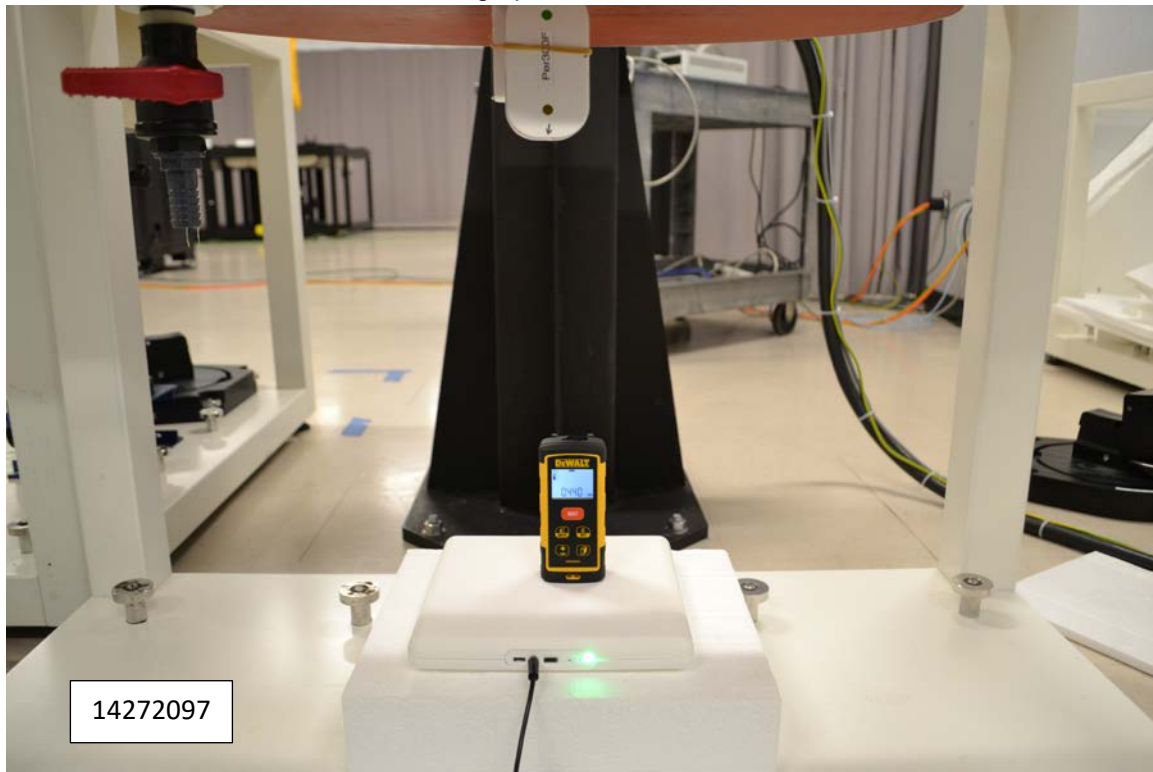

DUT and SAR Set-up Photos

Photograph 1: Overall Dimensions

Photograph 2: Overall Dimensions

Photograph 3: Front View of the DUT

Photograph 4: Rear View of the DUT

Body Exposure Conditions

Photograph 5: Front @ 44 cm

Photograph 6: Front @ 35 cm

Photograph 7: Rear @ 5 cm

Photograph 8: Edge 1 @ 10 cm

Photograph 9: Edge 2 @ 10 cm

Photograph 10: Edge 3 @ 10 cm

Photograph 11: Edge 4 @ 10 cm

14272097