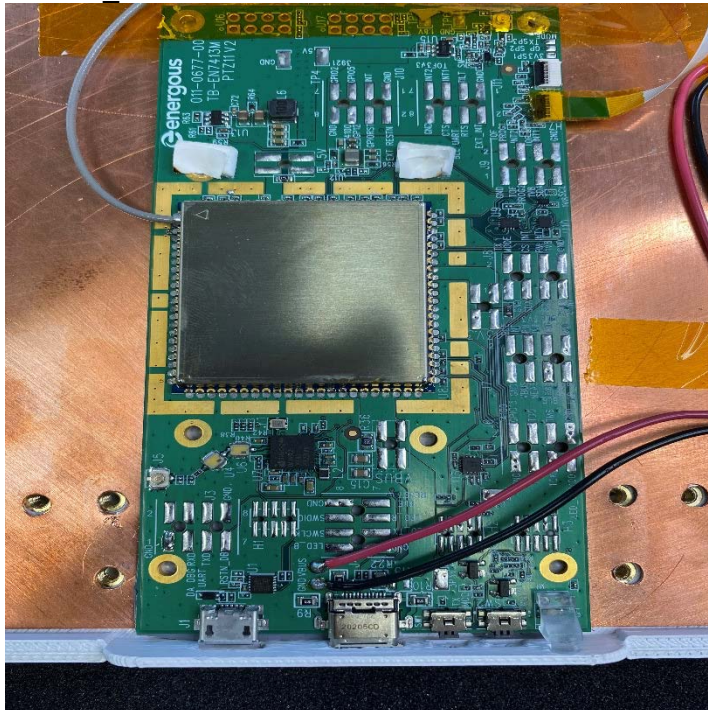

2ADNG-VN1810 Internal Photos

Open Case View

WPT Antenna View

2ADNG-VN1810 Internal Photos

WPT Antenna Spacer View

WPT Antenna Matching Soldered View

2ADNG-VN1810 Internal Photos

WPT Antenna Matching Top View

WPT Antenna Matching Bottom View

2ADNG-VN1810 Internal Photos

BLE Antenna View

PCB Top View with Shield 1

2ADNG-VN1810 Internal Photos

PCB Top View with Shield 2

PCB Top View with No Shield

2ADNG-VN1810 Internal Photos

PCB Bottom View

Sensor Top View

2ADNG-VN1810 Internal Photos

Sensor Bottom View