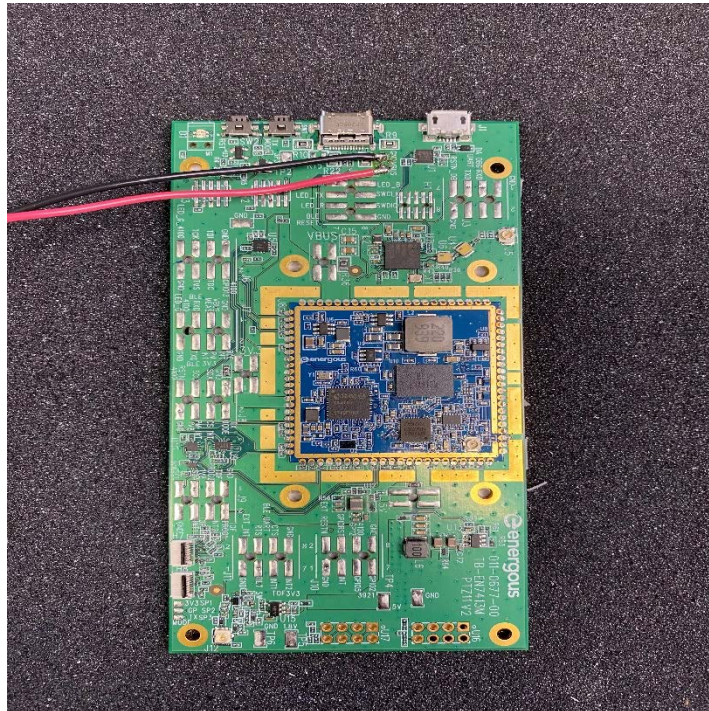

2ADNG-VN1810 Internal Photos

Open Case View

WPT Antenna View

2ADNG-VN1810 Internal Photos

WPT Antenna Spacer View

WPT Antenna Matching Soldered View

2ADNG-VN1810 Internal Photos

WPT Antenna Matching Top View

WPT Antenna Matching Bottom View

2ADNG-VN1810 Internal Photos

BLE Antenna View

PCB Top View with Shield 1

2ADNG-VN1810 Internal Photos

PCB Top View with Shield 2

PCB Top View with No Shield

2ADNG-VN1810 Internal Photos

PCB Bottom View

Sensor Top View

2ADNG-VN1810 Internal Photos

Sensor Bottom View