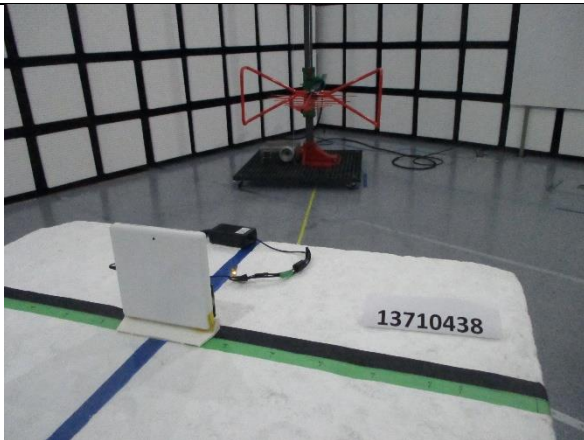

12. SETUP PHOTOS

ANTENNA PORT CONDUCTED RF MEASUREMENT SETUP

FRONT PHOTO

AC LINE CONDUCTED EMISSIONS MEASUREMENT SETUP

AC LINE FRONT PHOTO

AC LINE BACK PHOTO

3 METER RADIATED SPURIOUS EMISSIONS BELOW 30MHZ

FRONT PHOTO

BACK PHOTO

3 METER RADIATED SPURIOUS EMISSIONS 30MHZ TO 1GHZ

FRONT PHOTO

BACK PHOTO

3 METER RADIATED SPURIOUS EMISSIONS 1GHZ TO 18GHZ

FRONT PHOTO

BACK PHOTO

END OF TEST REPORT