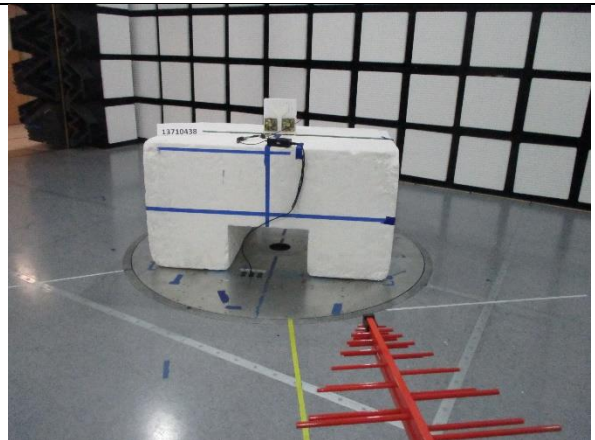

12. SETUP PHOTOS

ANTENNA PORT CONDUCTED RF MEASUREMENT SETUP

FRONT PHOTO

AC LINE CONDUCTED EMISSIONS MEASUREMENT SETUP

AC LINE FRONT PHOTO

AC LINE BACK PHOTO

3 METER RADIATED SPURIOUS EMISSIONS BELOW 30MHZ

FRONT PHOTO

BACK PHOTO

3 METER RADIATED SPURIOUS EMISSIONS 30MHZ TO 1GHZ

FRONT PHOTO

BACK PHOTO

3 METER RADIATED SPURIOUS EMISSIONS 1GHZ TO 18GHZ

FRONT PHOTO

BACK PHOTO

END OF TEST REPORT