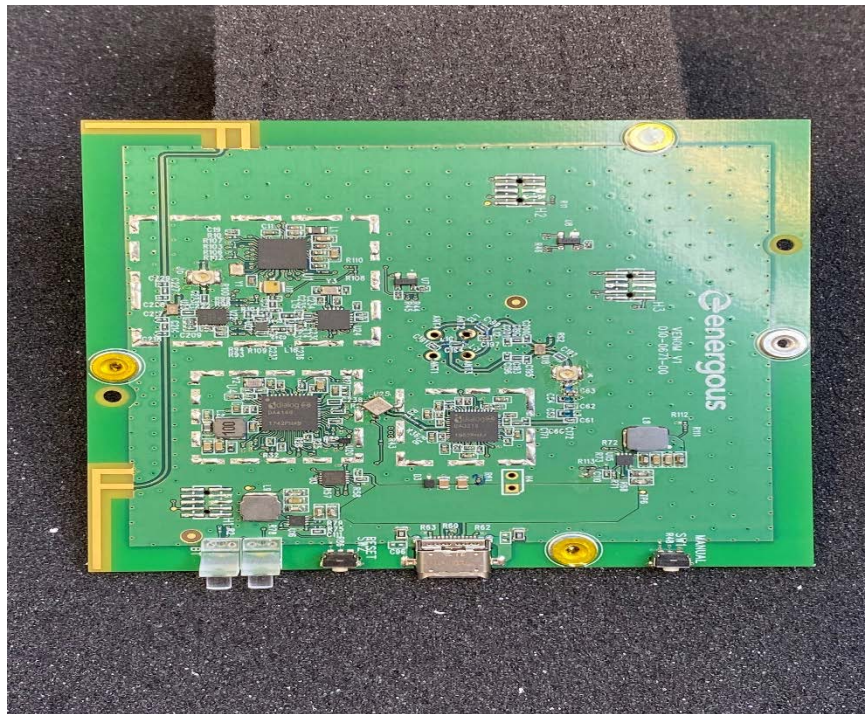

2ADNG-VN15 Internal Photos

Open Case View

WPT Antenna Top View

2ADNG-VN15 Internal Photos

WPT Antenna Bottom View

BLE Antenna View

2ADNG-VN15 Internal Photos

PCB Top View with Shield

PCB Top View with No Shield

2ADNG-VN15 Internal Photos

PCB Bottom View with Shield

PCB Bottom View with No Shield