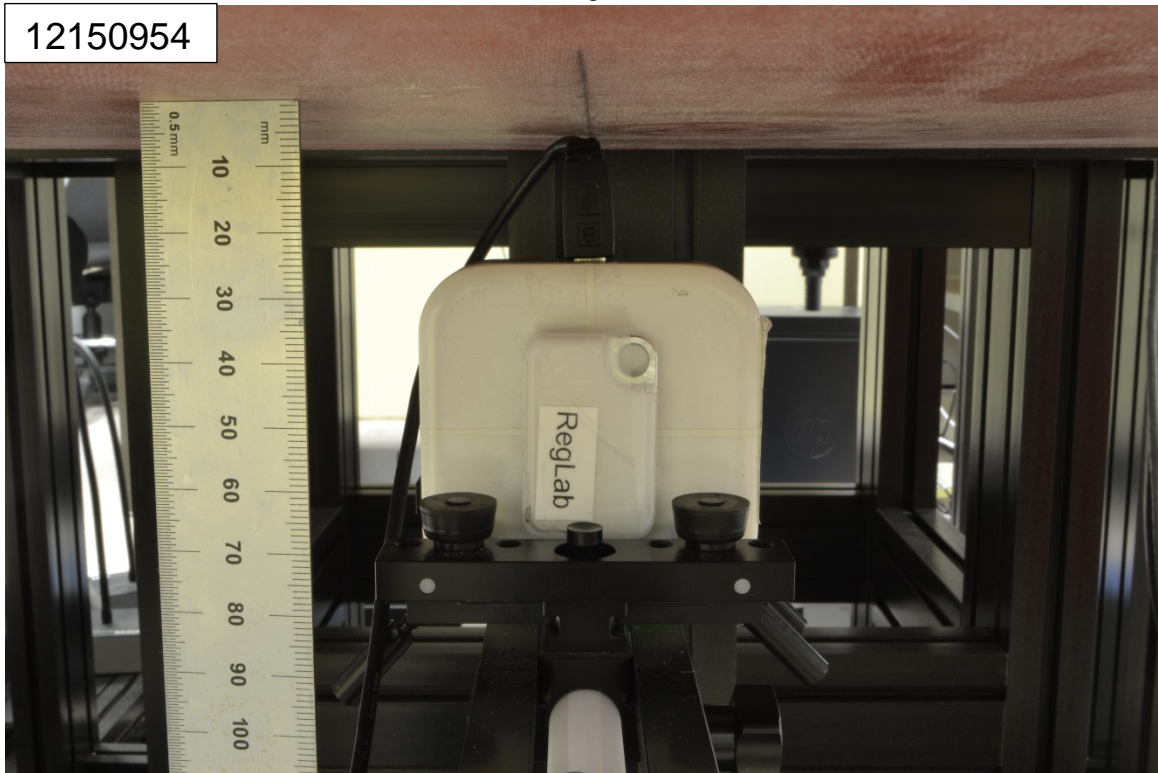

DUT and SAR Set-up Photos

Overall Dimensions and antenna locations

Body Exposure Conditions

Antenna 1: Top @25mm

12150954

Antenna 1: Edge 1 @25mm

12150954

Antenna 1: Edge 2 @25mm

Antenna 1: Edge 3 @25mm

Antenna 1: Edge 4 @25mm

Antenna 2: Top @25mm

12150954

Antenna 2: Edge 1 @25mm

12150954

Antenna 2: Edge 2 @25mm

12150954