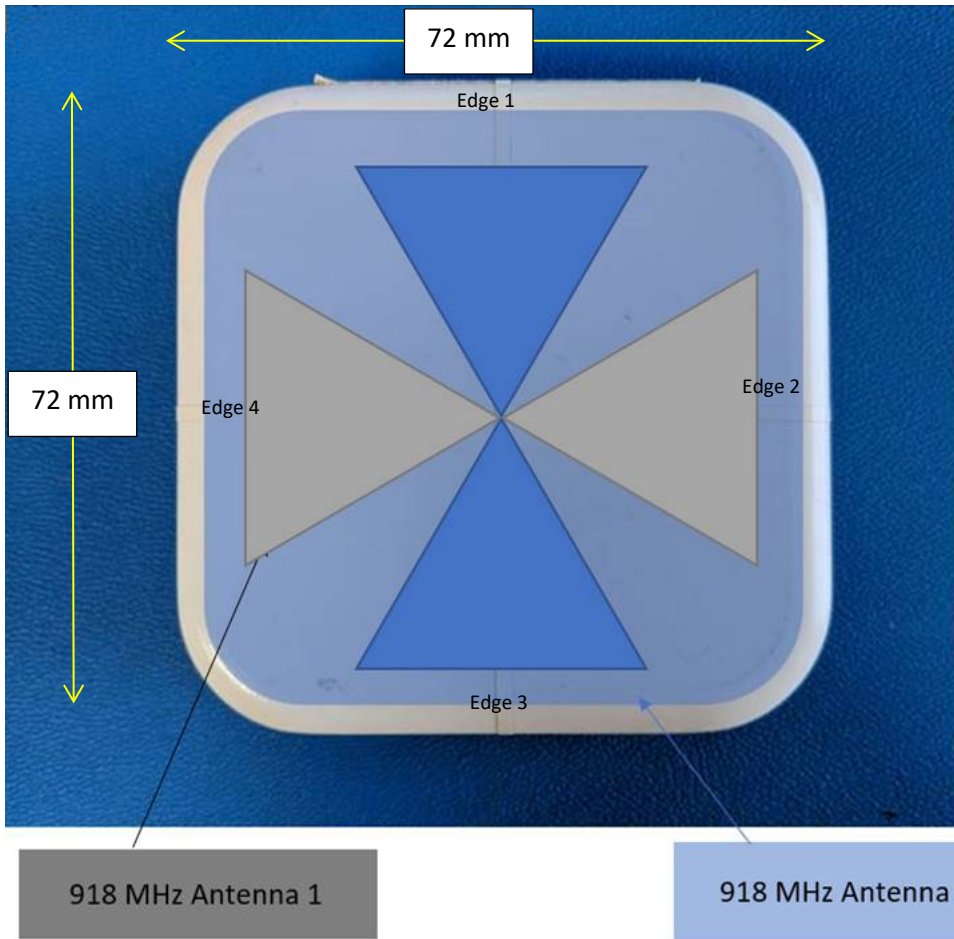

DUT and SAR Set-up Photos

Overall Dimensions and antenna locations

Body Exposure Conditions

Antenna 1: Top @25mm

12150954

Antenna 1: Edge 1 @25mm

12150954

Antenna 1: Edge 2 @25mm

Antenna 1: Edge 3 @25mm

Antenna 1: Edge 4 @25mm

Antenna 2: Top @25mm

12150954

Antenna 2: Edge 1 @25mm

12150954

Antenna 2: Edge 2 @25mm

12150954

Antenna 2: Edge 3 @25mm

12150954

Antenna 2: Edge 4 @25mm

12150954