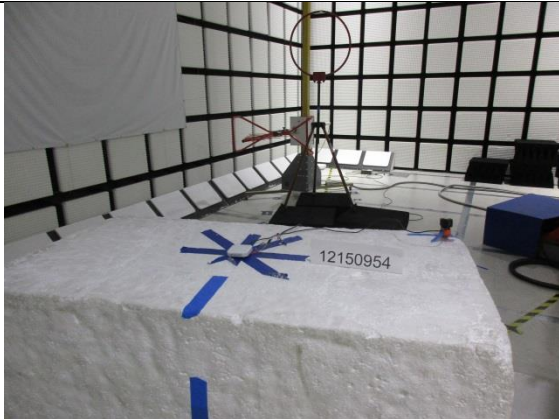

### 3 METER RADIATED SPURIOUS EMISSIONS BELOW 30MHz

FRONT PHOTO

BACK PHOTO

### 3 METER RADIATED SPURIOUS EMISSIONS 30MHz TO 1GHz

FRONT PHOTO

BACK PHOTO

### 3 METER RADIATED SPURIOUS EMISSIONS 1GHz TO 18GHz

FRONT PHOTO

BACK PHOTO

**AC LINE CONDUCTED EMISSIONS MEASUREMENT SETUP**

AC LINE FRONT PHOTO

AC LINE BACK PHOTO

**END OF REPORT**