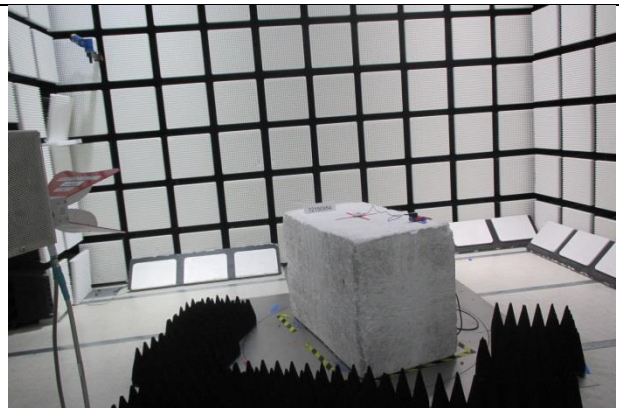

### 3 METER RADIATED SPURIOUS EMISSIONS BELOW 30MHz

FRONT PHOTO

BACK PHOTO

### 3 METER RADIATED SPURIOUS EMISSIONS 30MHz TO 1GHz

FRONT PHOTO

BACK PHOTO

### 3 METER RADIATED SPURIOUS EMISSIONS 1GHz TO 18GHz

FRONT PHOTO

BACK PHOTO

**AC LINE CONDUCTED EMISSIONS MEASUREMENT SETUP**

AC LINE FRONT PHOTO

AC LINE BACK PHOTO

**END OF REPORT**