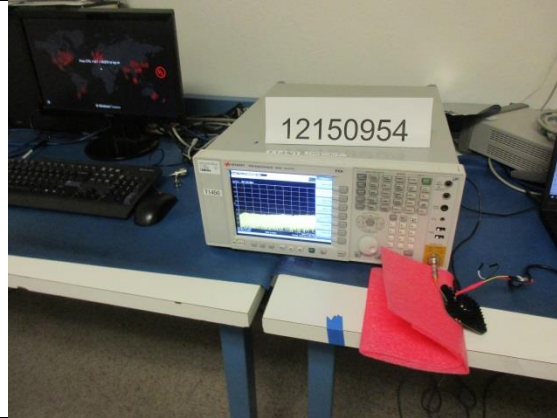

11. SETUP PHOTOS

ANTENNA PORT CONDUCTED RF MEASUREMENT SETUP

FRONT PHOTO

AC MAINS LINE CONDUCTED EMISSIONS

FRONT PHOTO

BACK PHOTO

3 METER RADIATED SPURIOUS EMISSIONS BELOW 30MHz

FRONT PHOTO

BACK PHOTO

3 METER RADIATED SPURIOUS EMISSIONS 30MHz TO 1GHz

FRONT PHOTO

BACK PHOTO

3 METER RADIATED SPURIOUS EMISSIONS 1GHz TO 18GHz

FRONT PHOTO

BACK PHOTO

END OF REPORT