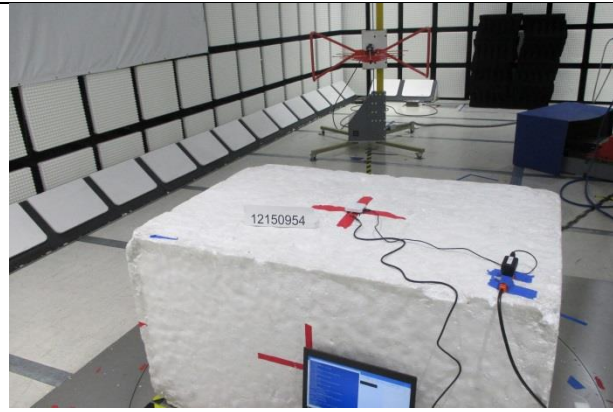

11. SETUP PHOTOS

ANTENNA PORT CONDUCTED RF MEASUREMENT SETUP

FRONT PHOTO

AC MAINS LINE CONDUCTED EMISSIONS

FRONT PHOTO

BACK PHOTO

3 METER RADIATED SPURIOUS EMISSIONS BELOW 30MHz

FRONT PHOTO

BACK PHOTO

3 METER RADIATED SPURIOUS EMISSIONS 30MHz TO 1GHz

FRONT PHOTO

BACK PHOTO

3 METER RADIATED SPURIOUS EMISSIONS 1GHz TO 18GHz

FRONT PHOTO

BACK PHOTO

END OF REPORT