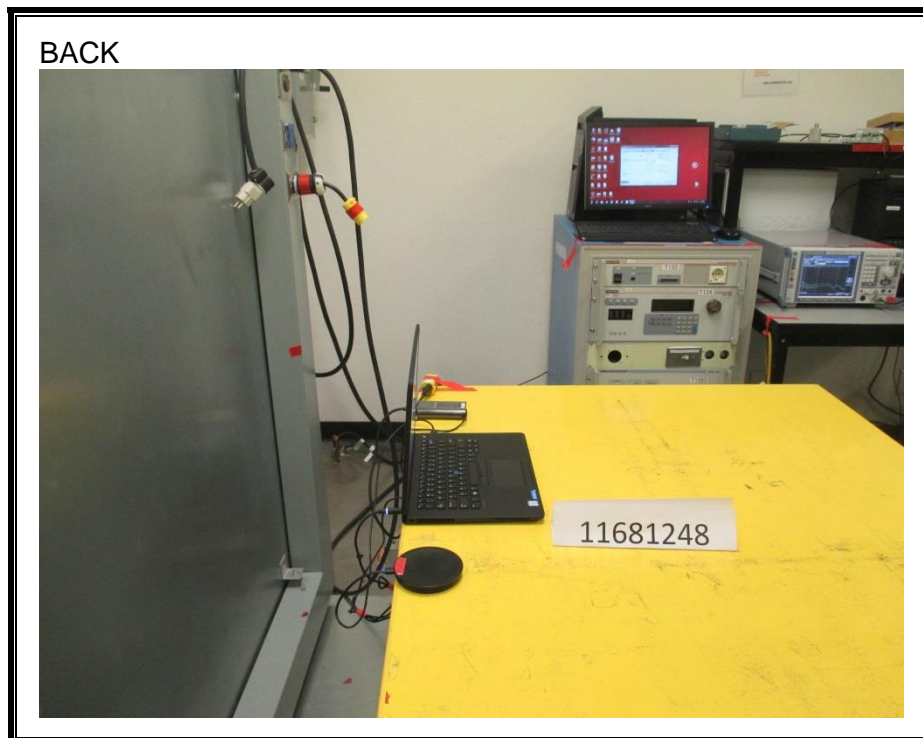

10. SETUP PHOTOS

ANTENNA PORT CONDUCTED RF MEASUREMENT SETUP

RADIATED RF MEASUREMENT SETUP (BELOW 30 MHz)

RADIATED RF MEASUREMENT SETUP (BELOW 1 GHz)

RADIATED RF MEASUREMENT SETUP (ABOVE 1 GHz)

AC LINE CONDUCTED EMISSIONS MEASUREMENT SETUP