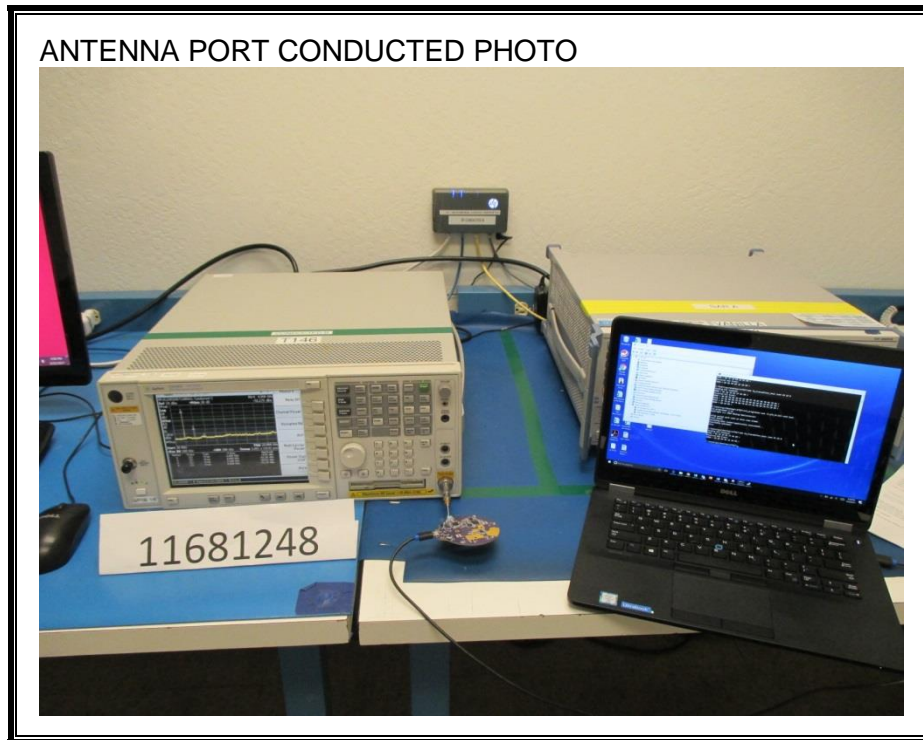

10. SETUP PHOTOS

ANTENNA PORT CONDUCTED RF MEASUREMENT SETUP

RADIATED RF MEASUREMENT SETUP (BELOW 30 MHz)

RADIATED RF MEASUREMENT SETUP (BELOW 1 GHz)

RADIATED RF MEASUREMENT SETUP (ABOVE 1 GHz)

AC LINE CONDUCTED EMISSIONS MEASUREMENT SETUP