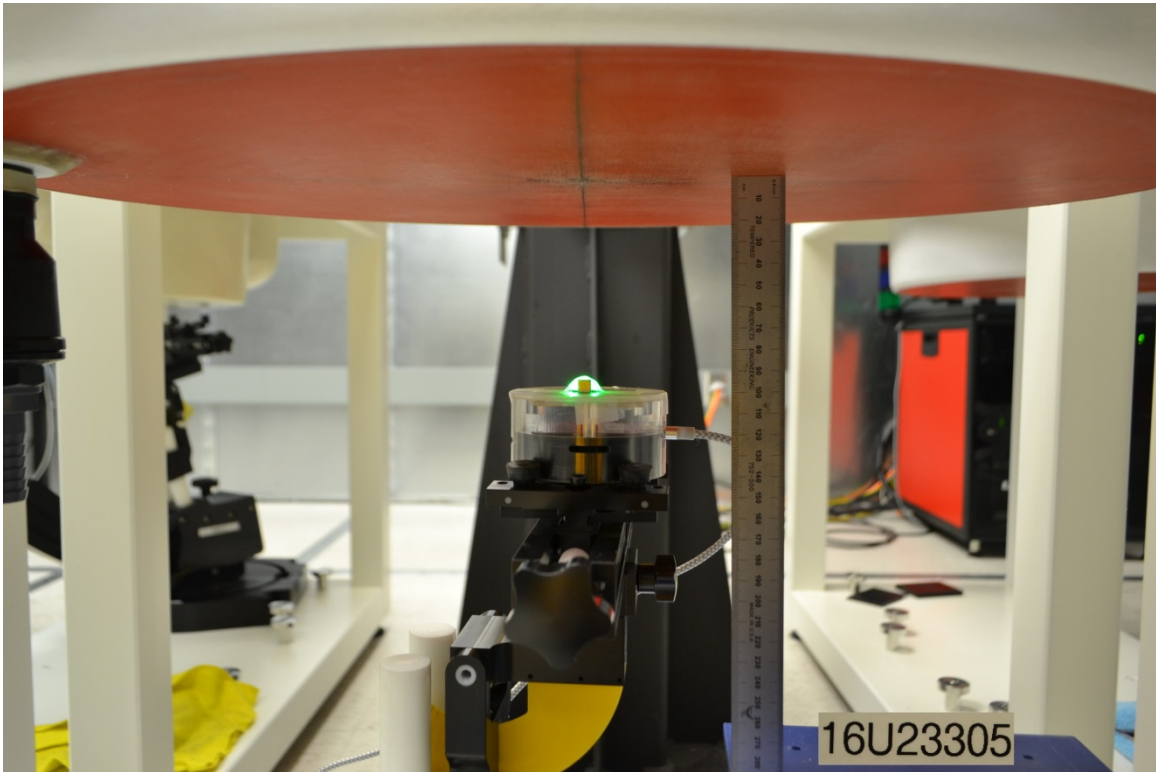

DUT and SAR Set-up Photos

Overall Dimensions

Top View of the DUT

Bottom View of the DUT

Port View of the DUT

Standalone Exposure Conditions

Top at 100mm with load

Top at 100mm without load