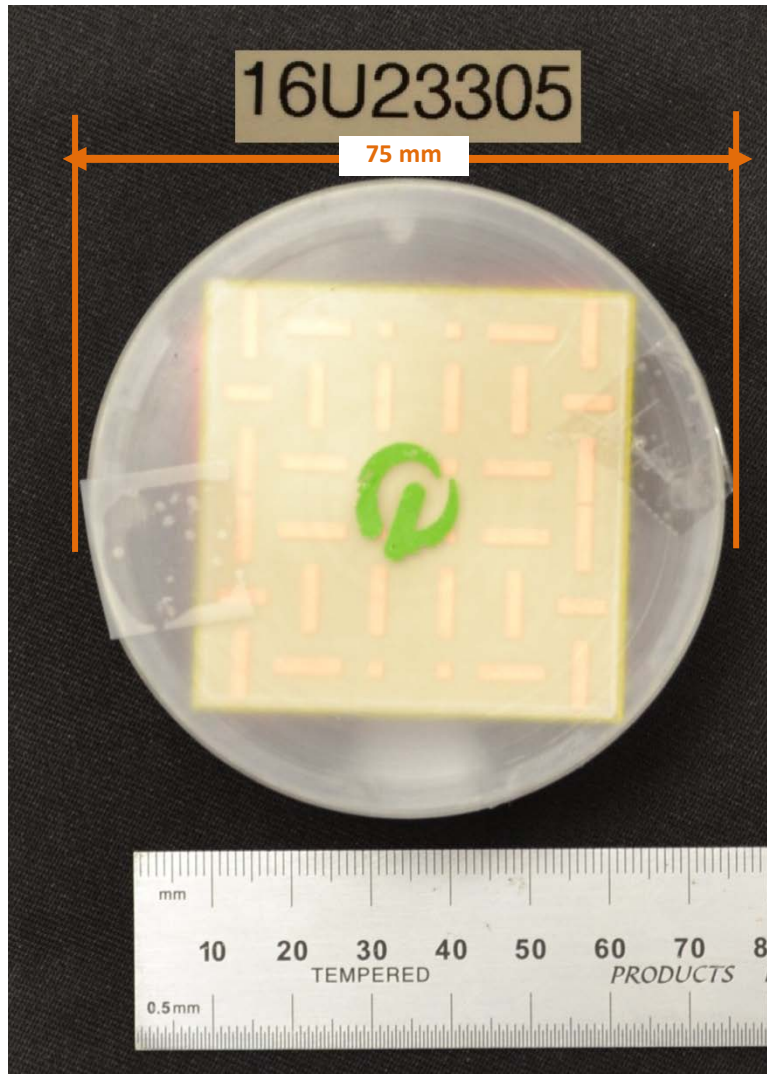

DUT and SAR Set-up Photos

Overall Dimensions

Top View of the DUT

Bottom View of the DUT

Port View of the DUT

Standalone Exposure Conditions

Top at 100mm with load

Top at 100mm without load