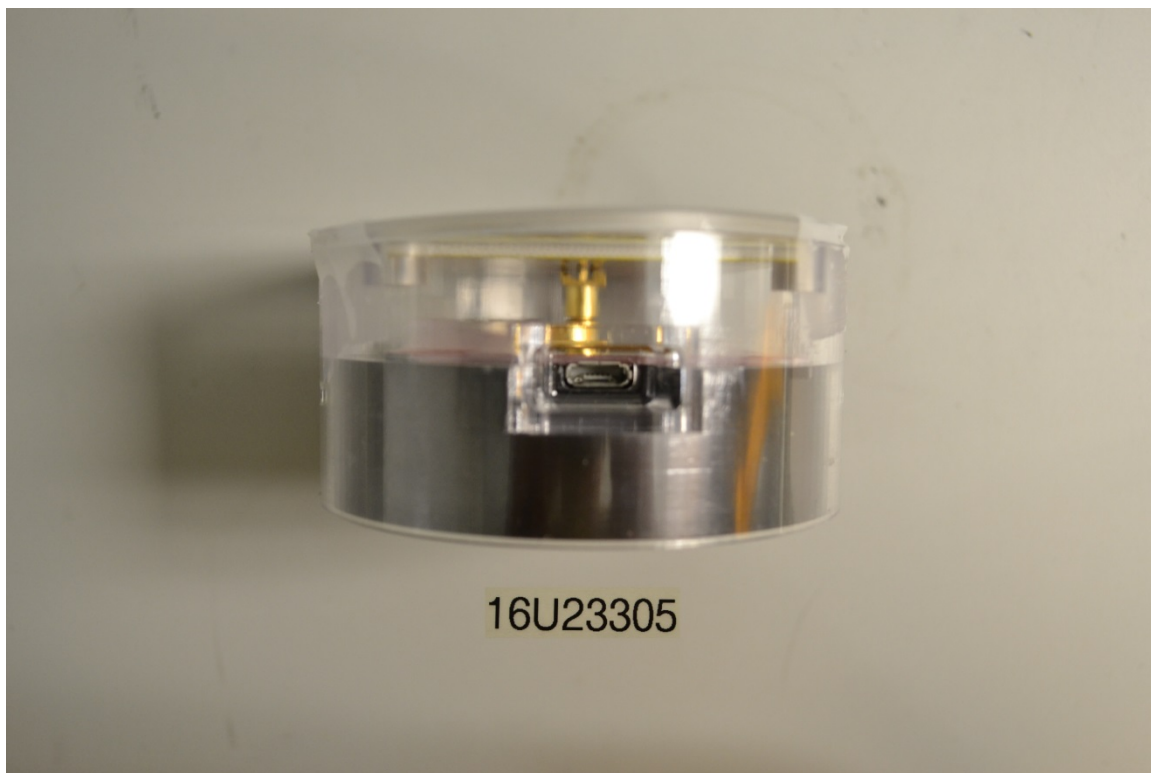

DUT and SAR Set-up Photos

Overall Dimensions

Top View of the DUT

Bottom View of the DUT

Port View of the DUT

Standalone Exposure Conditions

Top at 100mm with load

Top at 100mm without load