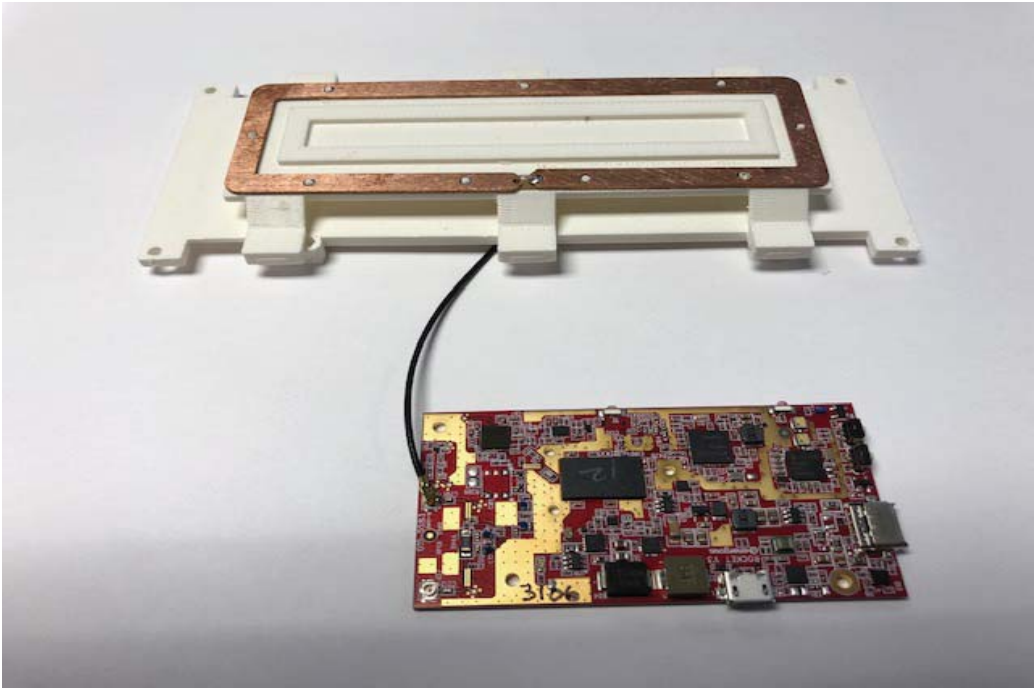

NF-330 EUT Internal Photos

Open Case View

PCB Top View

BLE Chip Antenna

PCB Bottom View

Sensor Top View

Sensor Bottom View

WPT Antenna View

RF Connection to Antenna

Tilt Switch Top View

Tilt Switch Bottom View