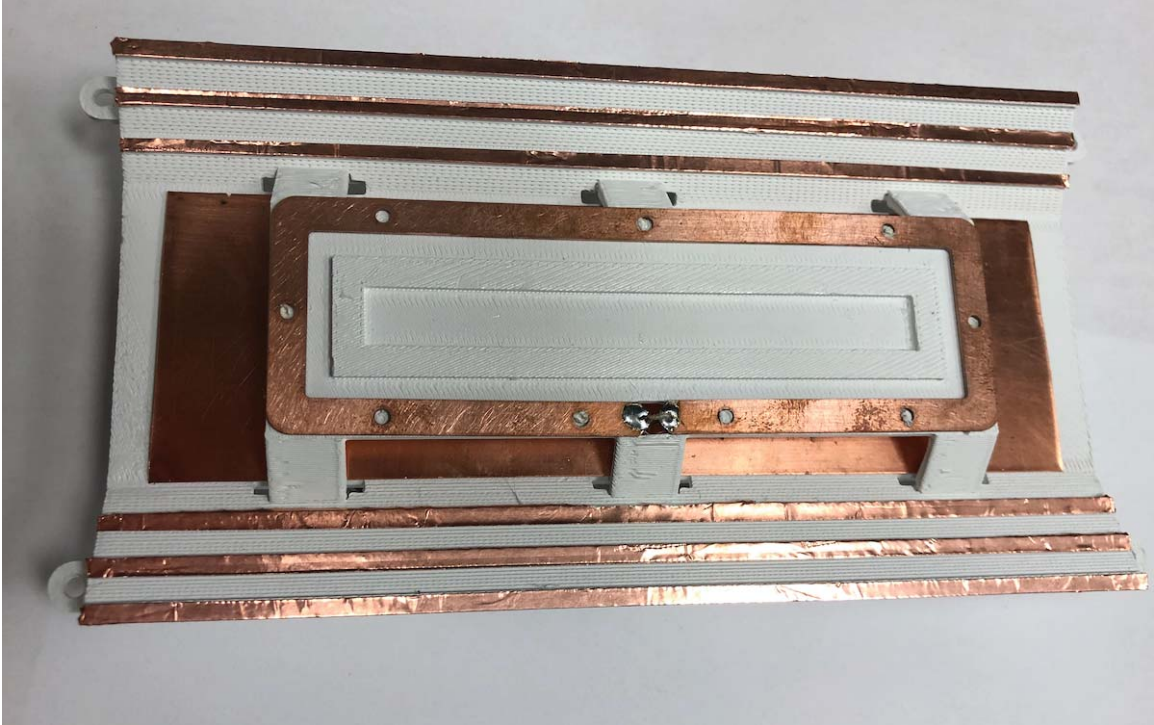

NF-330 EUT Internal Photos

Open Case View

PCB Top View

BLE Chip Antenna

PCB Bottom View

Sensor Top View

Sensor Bottom View

WPT Antenna View

RF Connection to Antenna

Tilt Switch Top View

Tilt Switch Bottom View