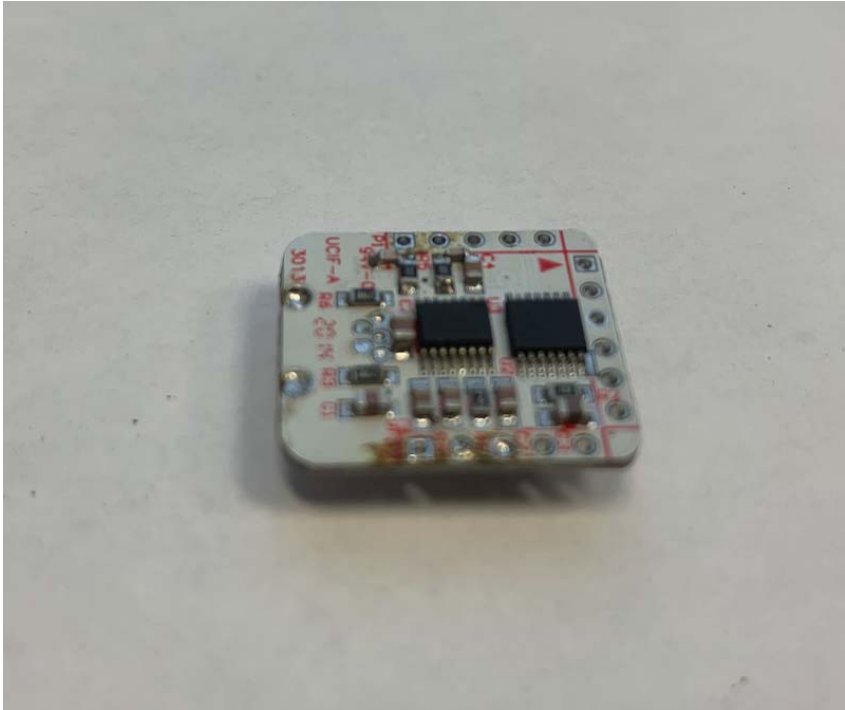

NF-330 EUT Internal Photos

Open Case View

PCB Top View

BLE Chip Antenna

PCB Bottom View

Sensor Top View

Sensor Bottom View

WPT Antenna View

RF Connection to Antenna

Tilt Switch Top View

Tilt Switch Bottom View