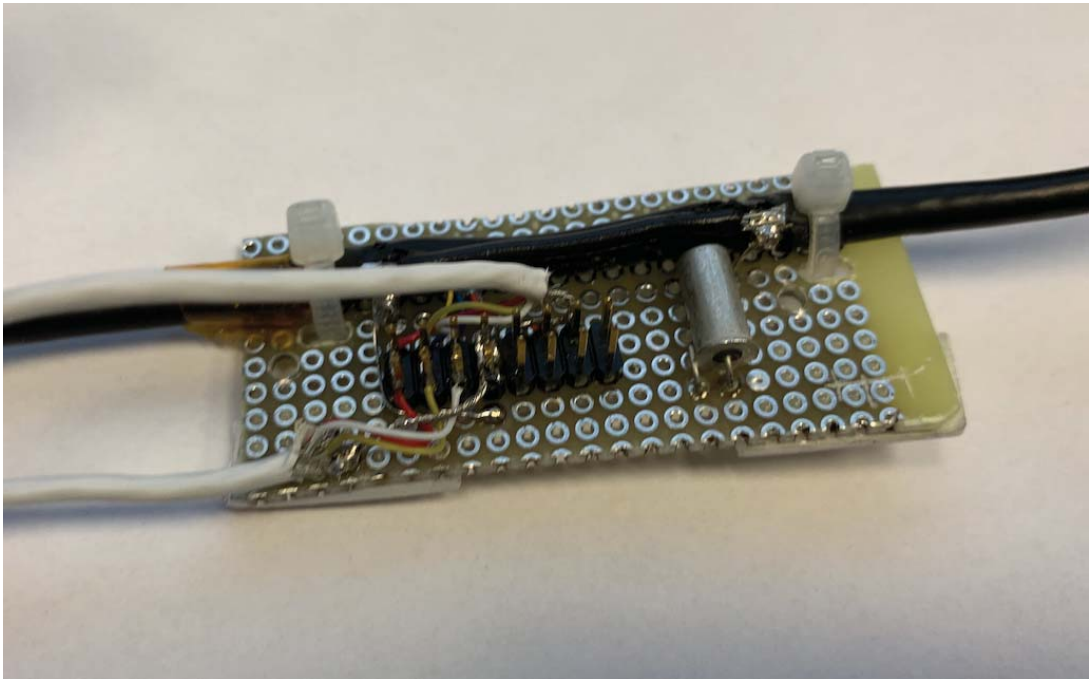

NF-330 EUT Internal Photos

Open Case View

PCB Top View

BLE Chip Antenna

PCB Bottom View

Sensor Top View

Sensor Bottom View

WPT Antenna View

RF Connection to Antenna

Tilt Switch Top View

Tilt Switch Bottom View