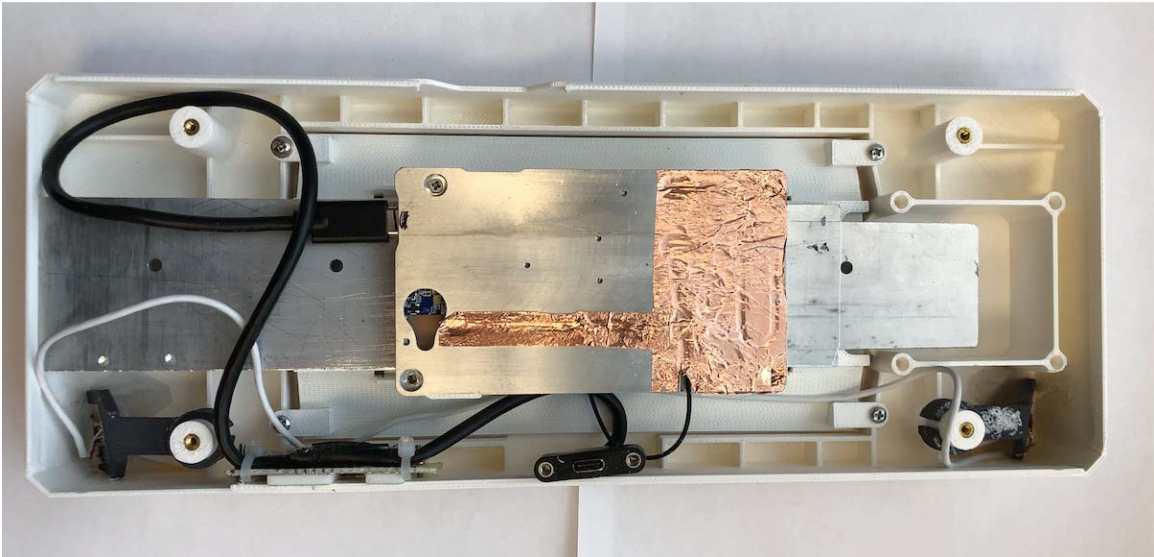

NF-330 EUT Internal Photos

Open Case View

PCB Top View

BLE Chip Antenna

PCB Bottom View

Sensor Top View

Sensor Bottom View

WPT Antenna View

RF Connection to Antenna

Tilt Switch Top View

Tilt Switch Bottom View