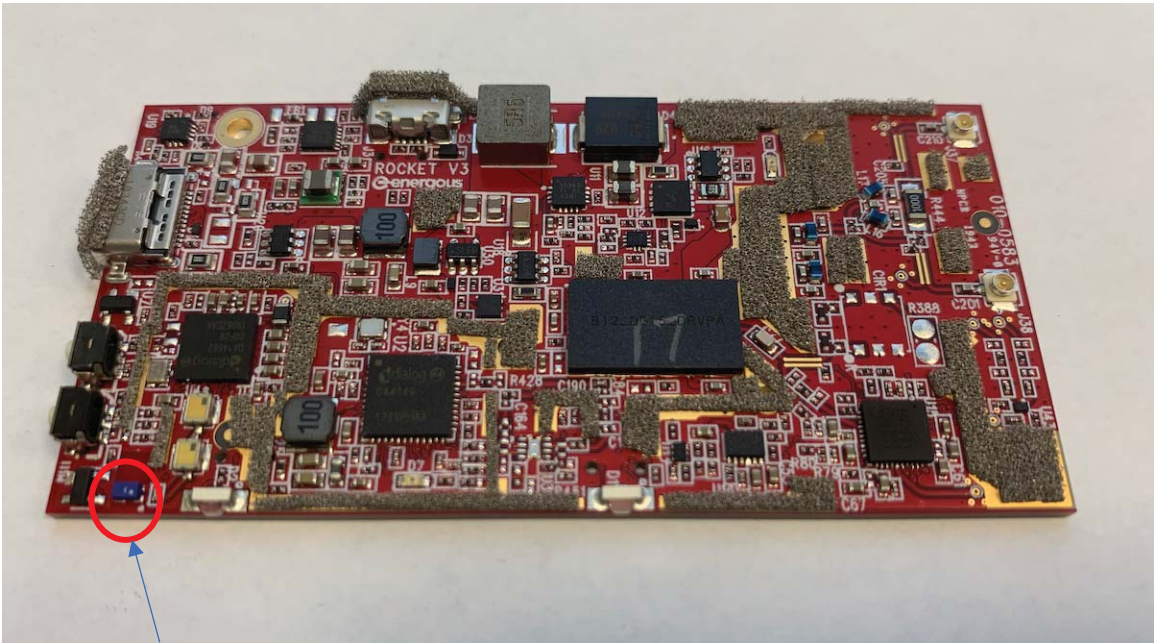

NF-330 EUT Internal Photos

Open Case View

PCB Top View

BLE Chip Antenna

PCB Bottom View

Sensor Top View

Sensor Bottom View

WPT Antenna View

RF Connection to Antenna

Tilt Switch Top View

Tilt Switch Bottom View