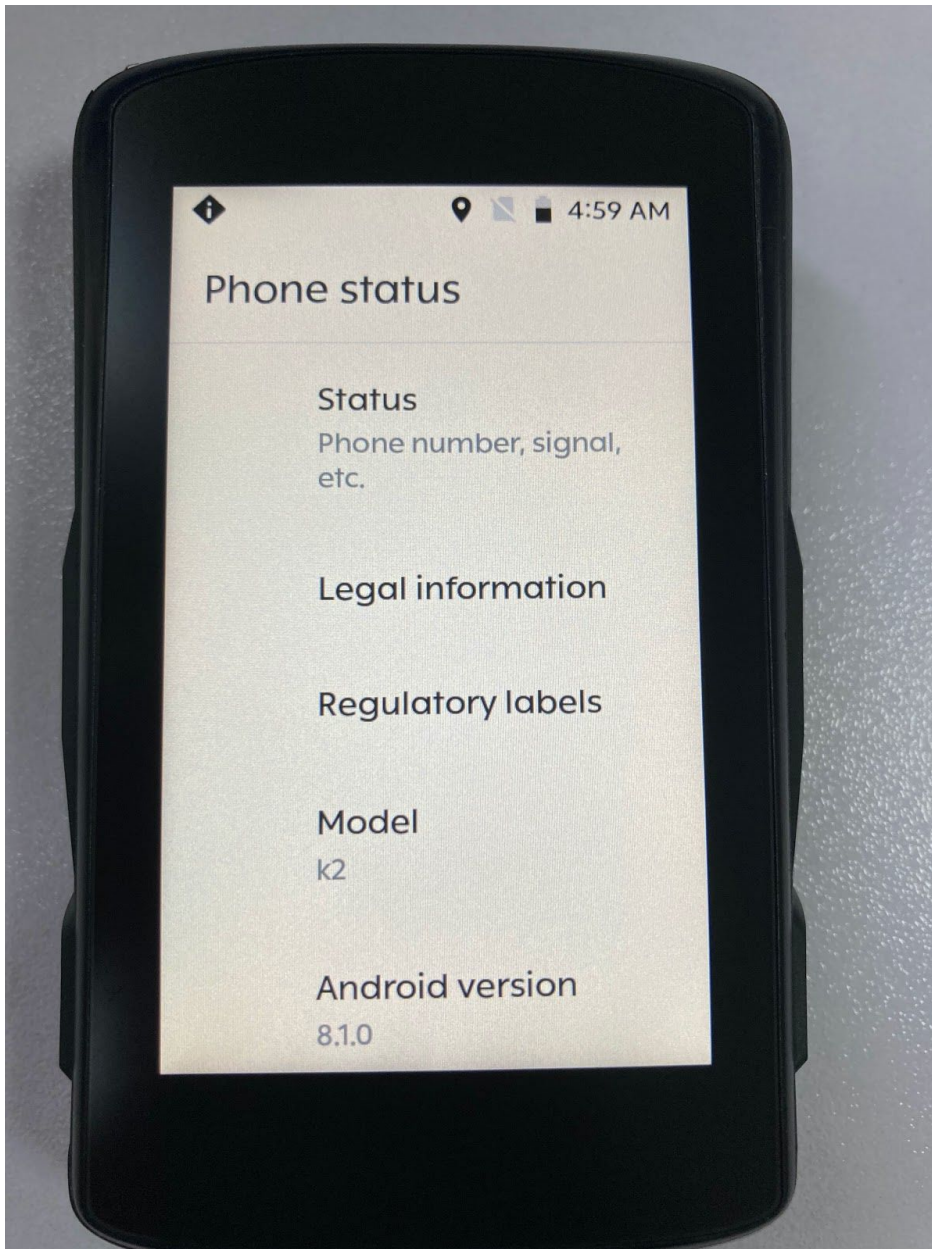

1) Tap "settings"

2) Tap "About"

### 3) Tap "Regulatory Labels"

6:37 PM

## REGULATORY LABELS

Model: KAROO 2

FCC ID: 2ADMX-HK2

IC: 12534A-HK2

CAN ICES-3 (B)/NMB-3(B) (Canada)