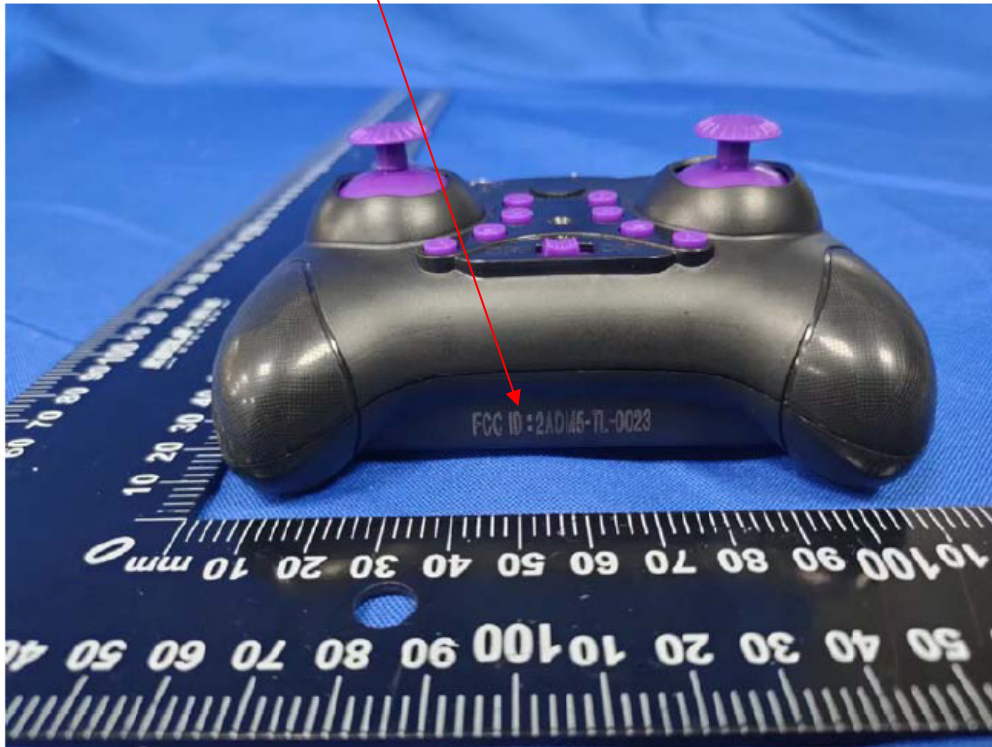

EXHIBITA-FCC ID LABEL AND LOCATION

FCC ID Label

FCC ID: 2ADM5-TL-0023

FCC ID Label Location Information

The label shown shall be permanently affixed at a conspicuous location on the device and be readily visible to the time purchase (Labeling requirements per 2.295)