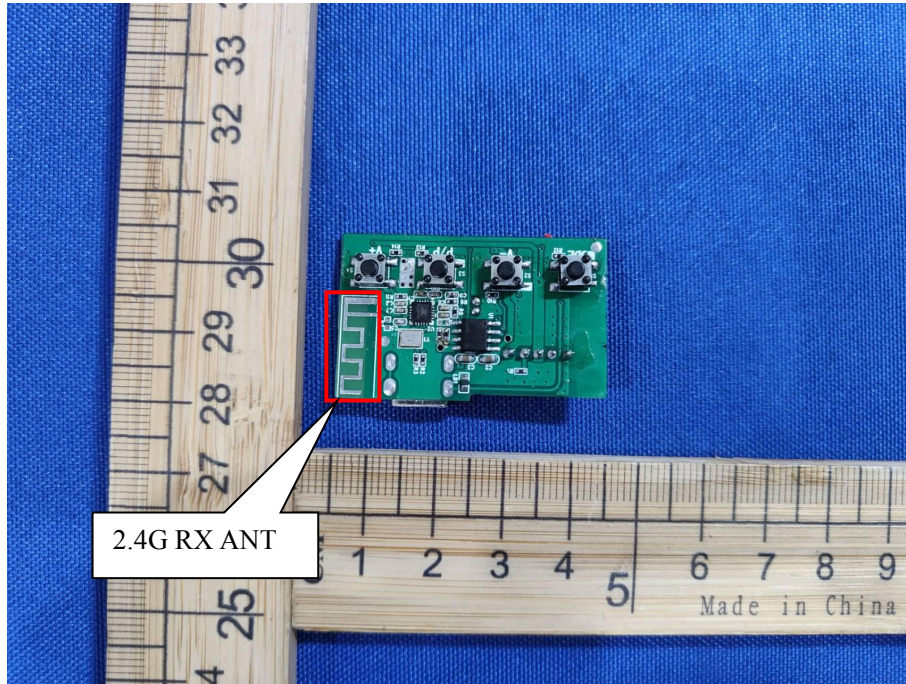

# FCC ID: 2ADM5-SP-1024B-SPK

2.4G RX ANT