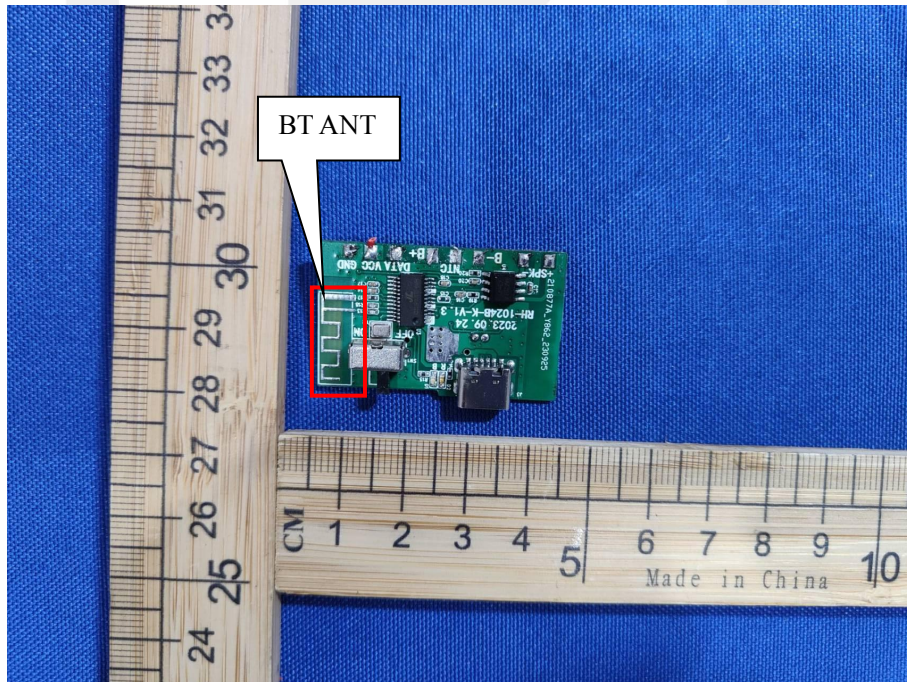

# FCC ID: 2ADM5-SP-1024B-SPK

2.4G RX ANT