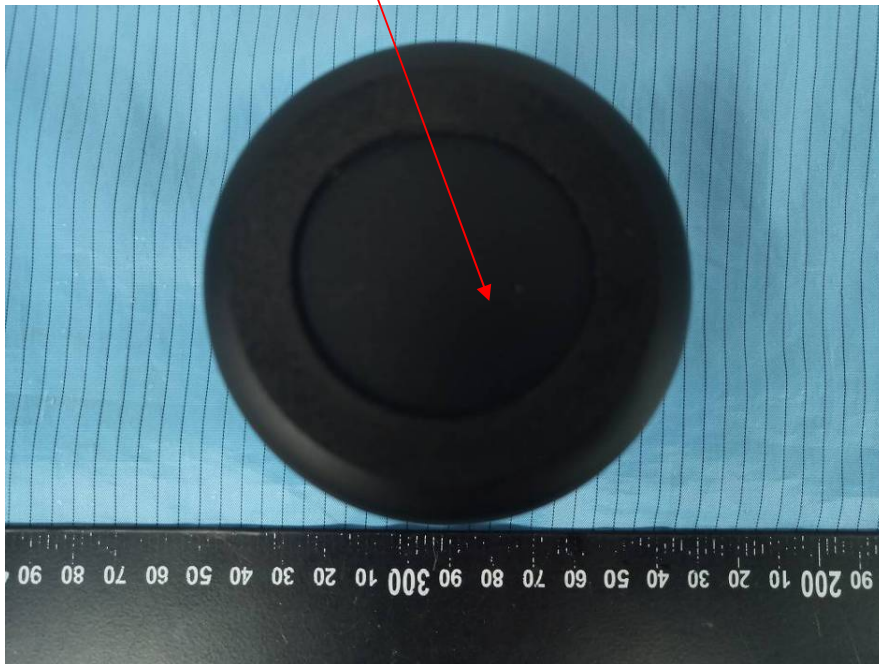

EXHIBIT A - FCC ID LABEL AND LOCATION

FCC ID Label

FCC ID: 2ADM5-SP-0902

FCC ID Label Location Information

The label shown shall be permanently affixed at a conspicuous location on the device and be readily visible to the user at the time purchase (Labeling requirements per 2.925)