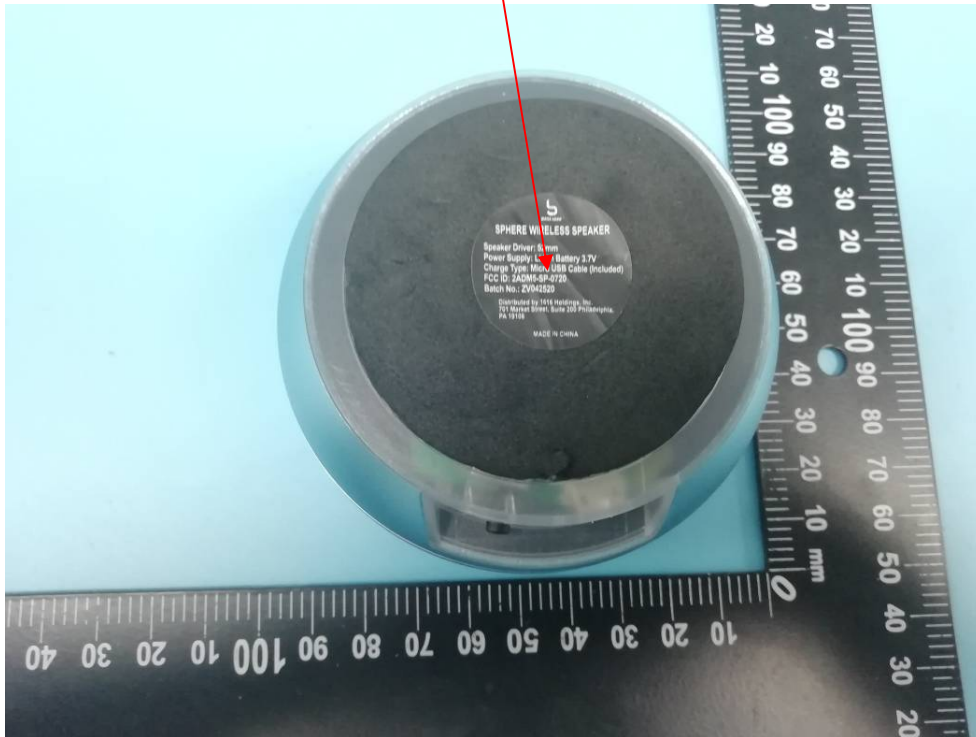

EXHIBIT A - FCC ID LABEL AND LOCATION

FCC ID Label

FCC ID: 2ADM5-SP-0720

FCC ID Label Location Information

The label shown shall be permanently affixed at a conspicuous location on the device and be readily visible to the user at the time purchase (Labeling requirements per 2.925)