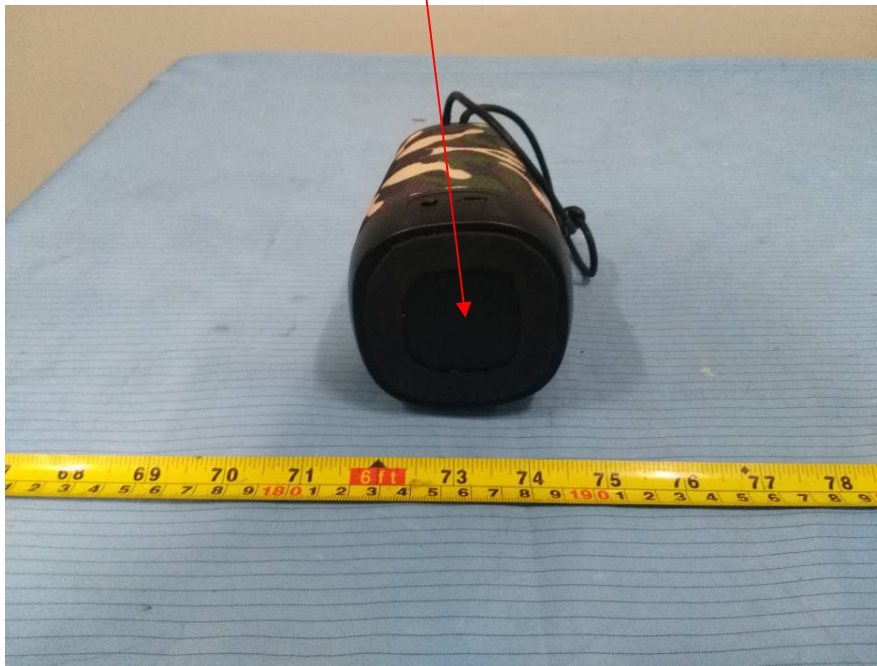

EXHIBIT A - FCC ID LABEL AND LOCATION

FCC ID Label

FCC ID: 2ADM5-SP-0667

FCC ID Label Location Information

The label shown shall be permanently affixed at a conspicuous location on the device and be readily visible to the user at the time purchase (Labeling requirements per 2.925)