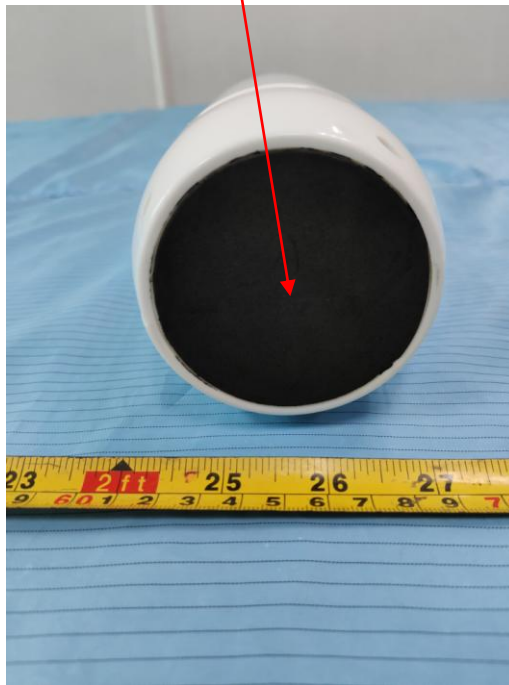

EXHIBIT A - FCC ID LABEL AND LOCATION

FCC ID Label

FCC ID:2ADM5-SP-0631B

FCC ID Label Location Information

The label shown shall be permanently affixed at a conspicuous location on the device and be readily visible to the user at the time purchase (Labeling requirements per 2.925)