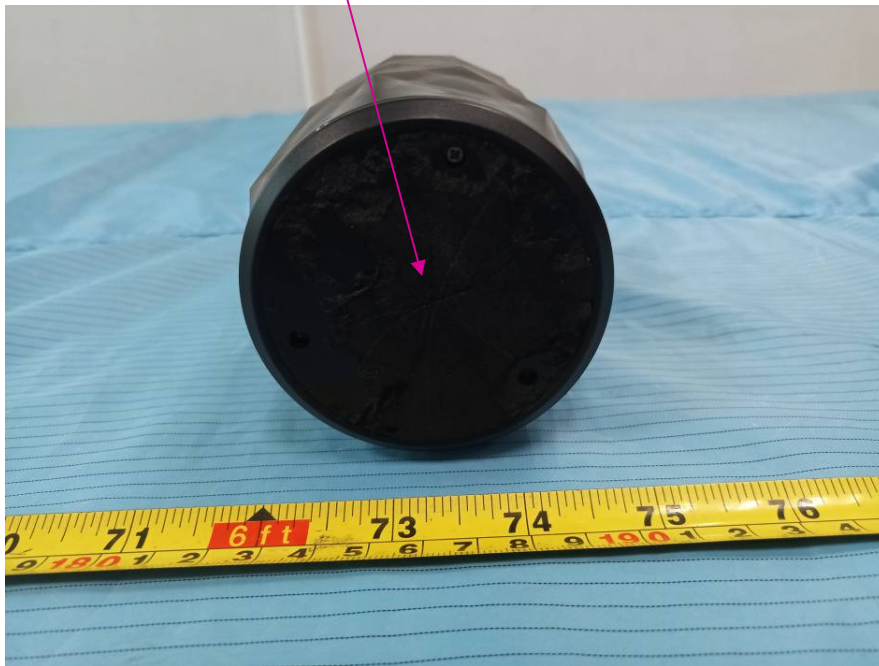

EXHIBIT A - FCC ID LABEL AND LOCATION

FCC ID Label

FCC ID:2ADM5-SP-0617B

FCC ID Label Location Information

The label shown shall be permanently affixed at a conspicuous location on the device and be readily visible to the user at the time purchase (Labeling requirements per 2.925)