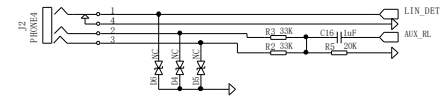

AC6965E

MAKE

CONNECTER

Line\_in

Crystal

TEST

SPK

Microphone