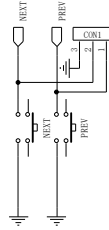

AC6965E

MAKE

CONNECTER

Line\_in

Crystal

TEST

SPK

Microphone