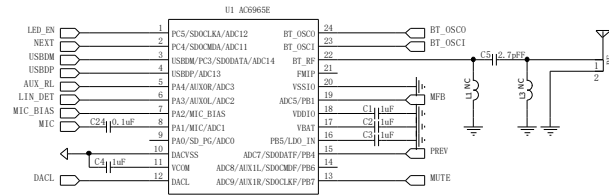

AC6965E

MAKE

CONNECTER

Line\_in

Crystal

TEST

SPK

Microphone