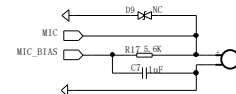

AC6965E

MAKE

CONNECTER

Line\_in

Crystal

TEST

SPK

Microphone