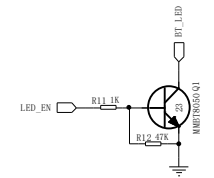

AC6965E

MAKE

CONNECTER

Line_in

Crystal

TEST

SPK

Microphone

KEY

LED_EN

LED