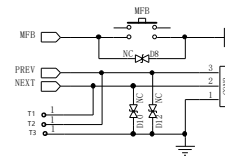

AC6965E

MAKE

CONNECTER

Line_in

Crystal

TEST

SPK

Microphone

KEY

LED_EN

LED