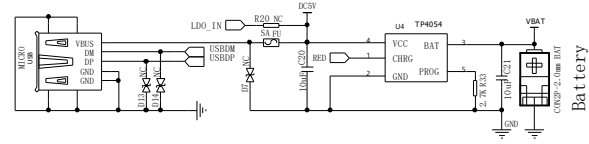

AC6965E

MAKE

CONNECTER

Line\_in

Crystal

TEST

SPK

Microphone