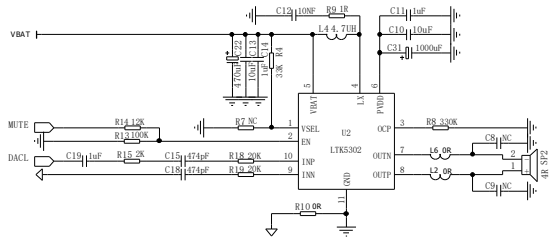

AC6965E

MAKE

CONNECTER

Line\_in

Crystal

TEST

SPK

Microphone