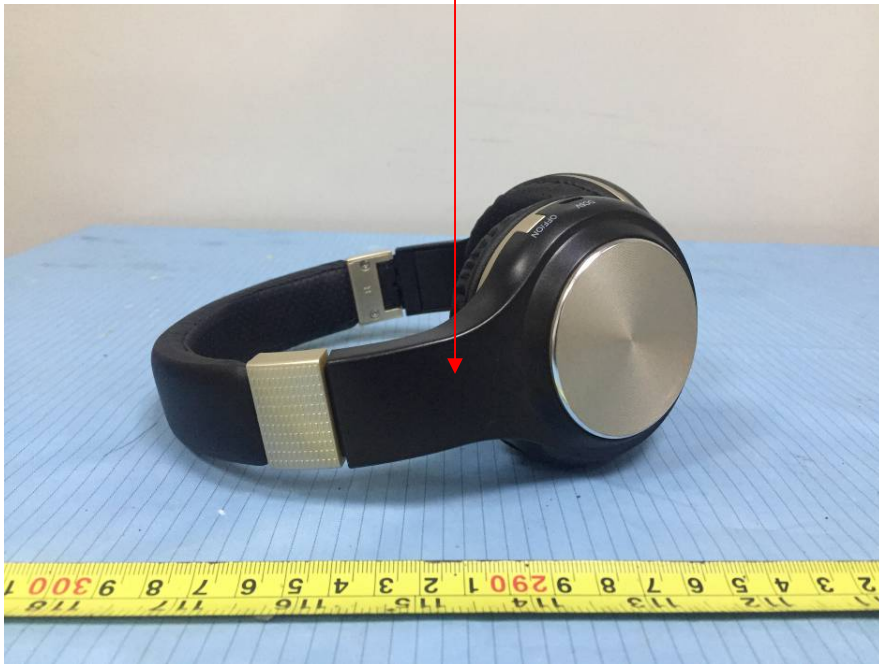

XHIBIT A - FCC ID LABEL AND LOCATION

FCC ID Label

FCC ID: 2ADM5-HP-0363

FCC ID Label Location Information

The label shown shall be permanently affixed at a conspicuous location on the device and be readily visible to the user at the time purchase (Labeling requirements per 2.925)