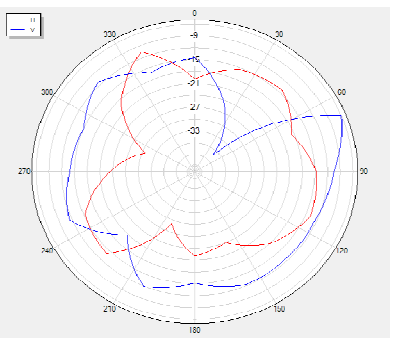

Antenna Specification

Frequency	Percen	Gain
2400	9.77345%	-5.24423
2450	8.7317%	-5.66663
2500	8.57414%	-5.9616
Manufacture	Shenzhen Bluetrum Technology Co., Ltd	
	No. 4068, Qiaoxiang Road, Gaofa Community, Shahe Street, Nanshan District, Shenzhen 13th floor, Unit 1, Building A, Plaza	
Antenna Photo & Length (mm)		

2400P0 Polar

2400P90 Polar

2450P0 Polar

2450P90 Polar

2500P0 Polar

2500P90 Polar