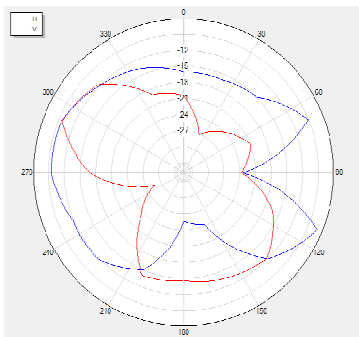

Antenna Specification

Frequency	Percen	Gain
2400	9.77345%	-5.24423
2450	8.7317%	-5.66663
2500	8.57414%	-5.9616
Manufacture	Shenzhen Bluetrum Technology Co., Ltd	
	No. 4068, Qiaoxiang Road, Gaofa Community, Shahe Street, Nanshan District, Shenzhen 13th floor, Unit 1, Building A, Plaza	
Antenna Photo & Length (mm)		

2400P0 Polar

2400P90 Polar

2450P0 Polar

2450P90 Polar

2500P0 Polar

2500P90 Polar