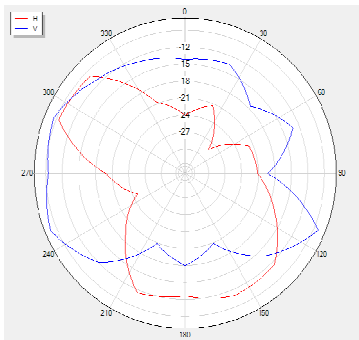

Antenna Specification

Frequency	Percen	Gain
2400	9.77345%	-5.24423
2450	8.7317%	-5.66663
2500	8.57414%	-5.9616
Manufacture	Shenzhen Bluetrum Technology Co., Ltd	
	No. 4068, Qiaoxiang Road, Gaofa Community, Shahe Street, Nanshan District, Shenzhen 13th floor, Unit 1, Building A, Plaza	
Antenna Photo & Length (mm)		

2400P0 Polar