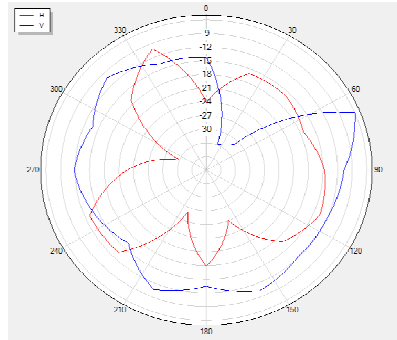

2400P90 Polar