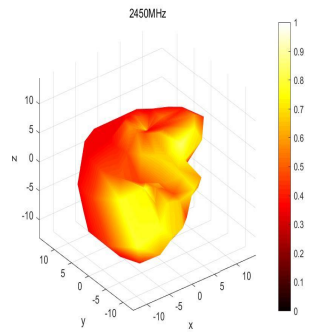

2450P90 Polar