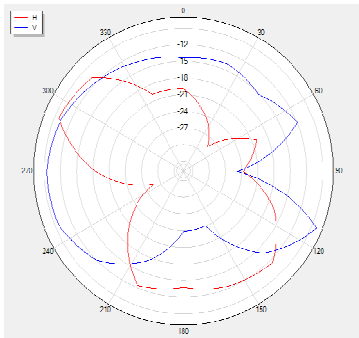

2450P0 Polar