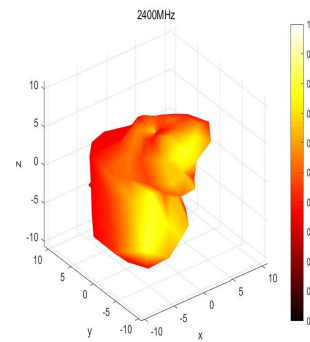

2400P90 Polar