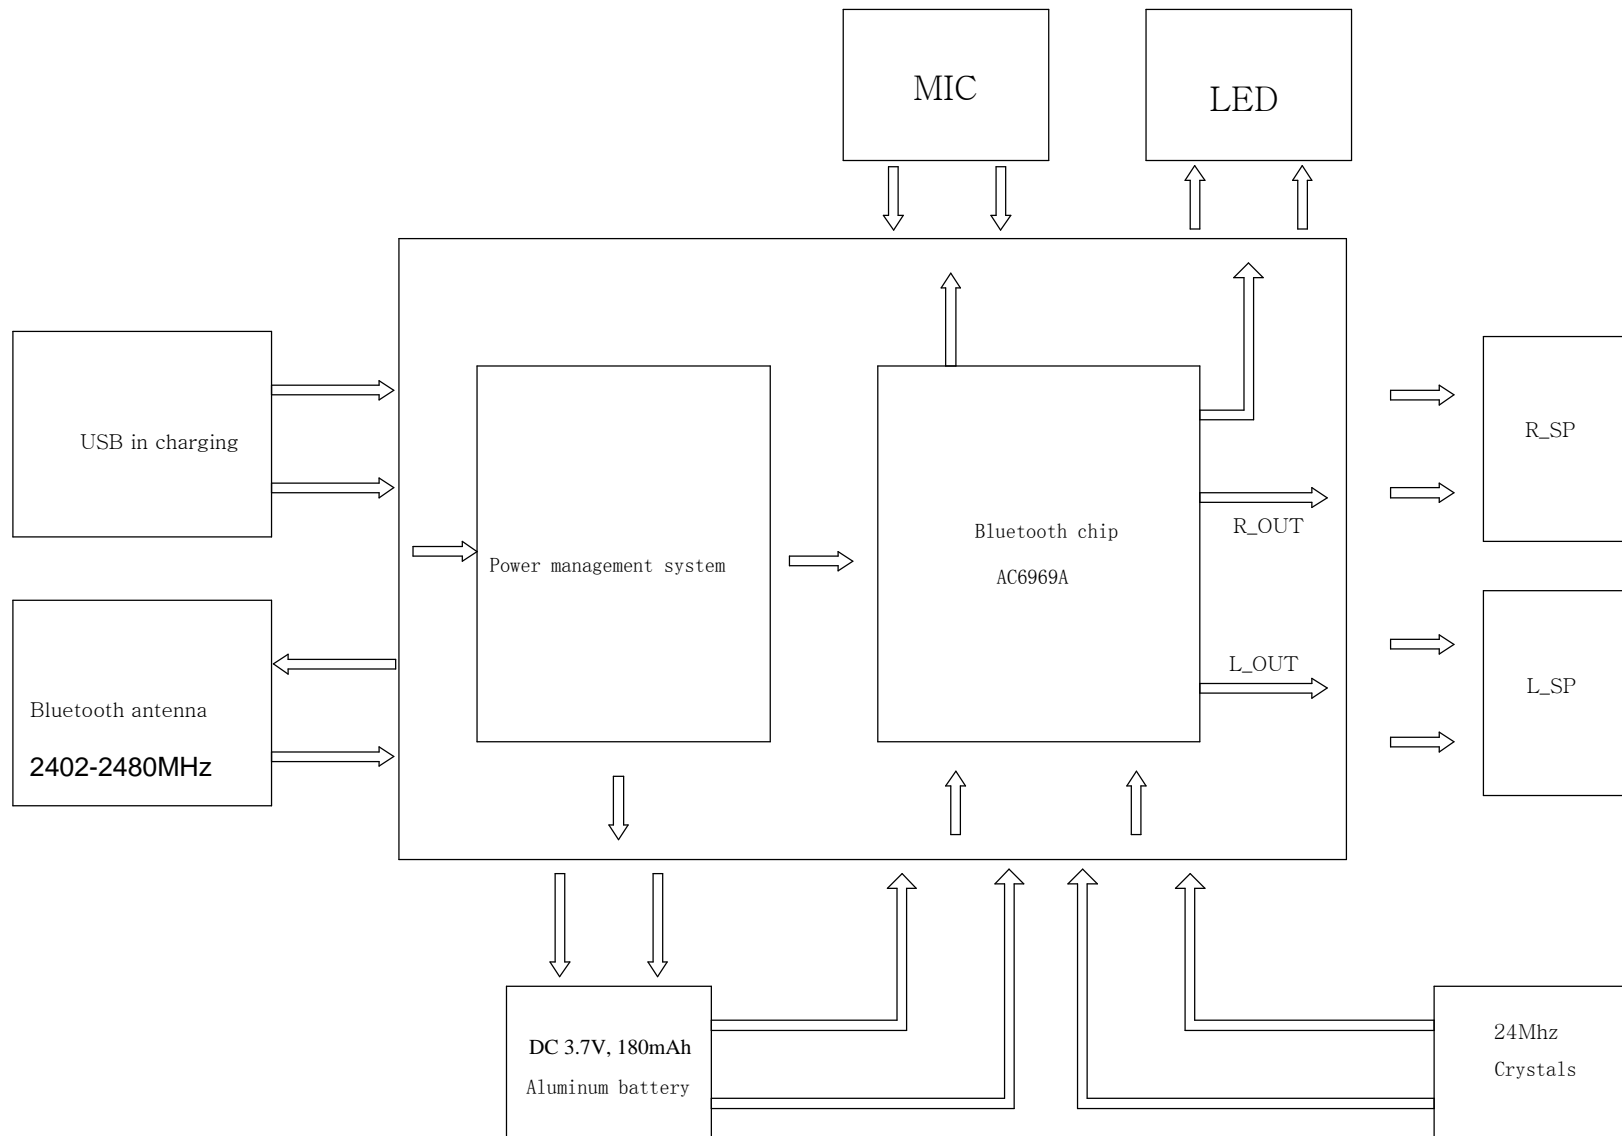

BLOCK DIAGRAM

BLOCK DIAGRAM		
FILE NAME:		
SHEET NAME:		
DRAWN BY:	DATE : 2019-10-20	VERSION : V01
CHECKED BY:	DATE :	SHEET : 1/1
APPROVED BY:	DATE :	SIZE : A0