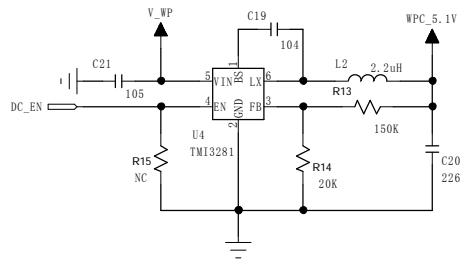

BT

LED

MIC

TOUCH

KEYS

Charge