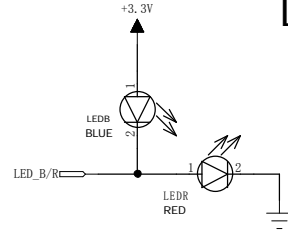

BT

LED

MIC

TOUCH

KEYS

Charge