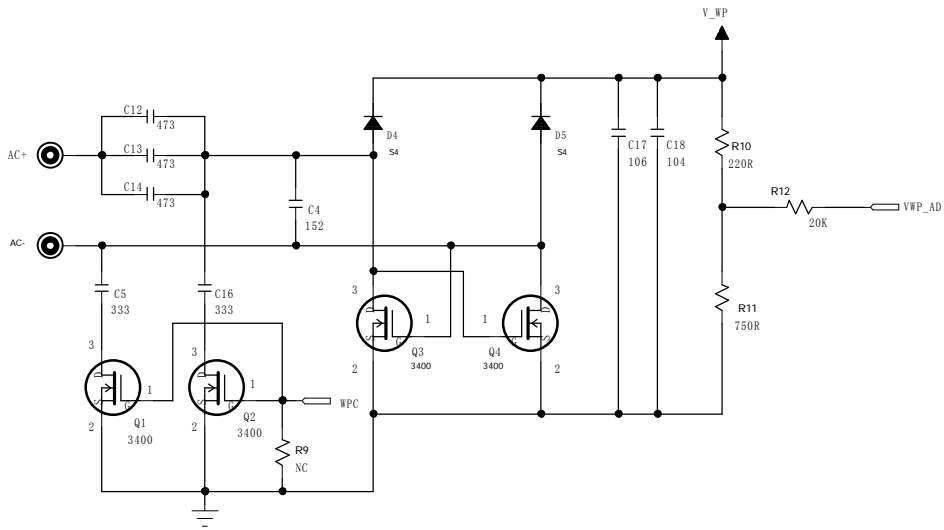

BT

LED

MIC

TOUCH

KEYS

Charge