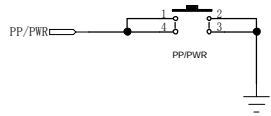

BT

LED

MIC

TOUCH

KEYS

Charge