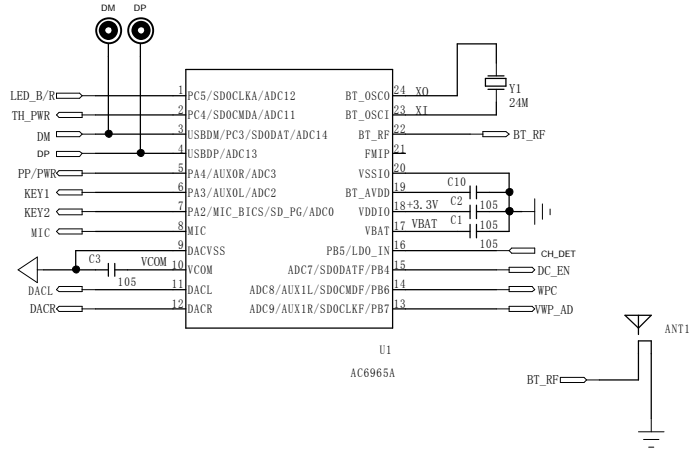

BT

LED

MIC

TOUCH

KEYS

Charge