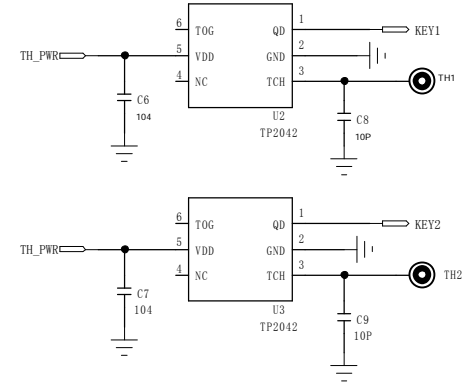

BT

LED

MIC

TOUCH

KEYS

Charge