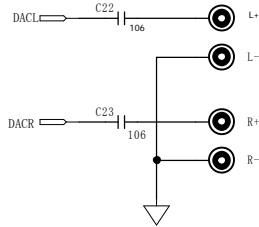

BT

LED

MIC

TOUCH

KEYS

Charge