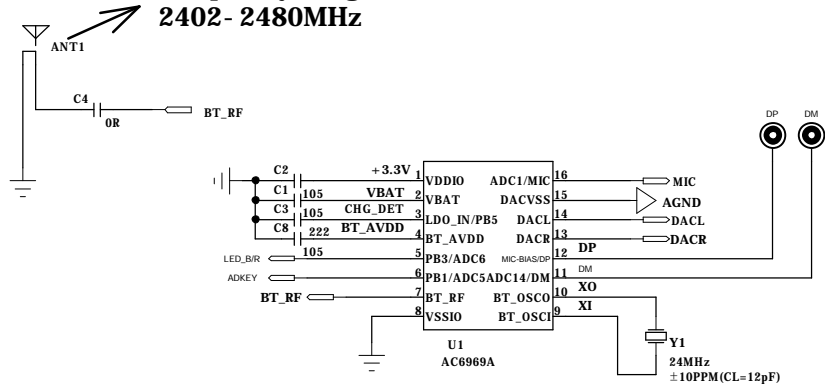

# BT AC6969A

Frequency range:  
2402-2480MHz

HP

## Charge