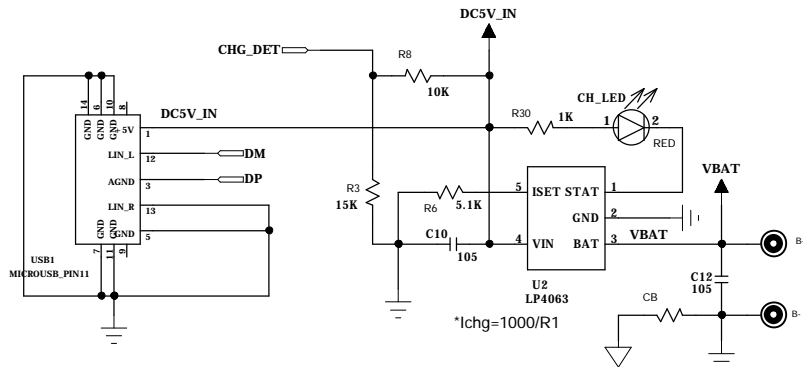

BT AC6969A

Frequency range:
2402-2480MHz

HP

LED

Charge

MARK