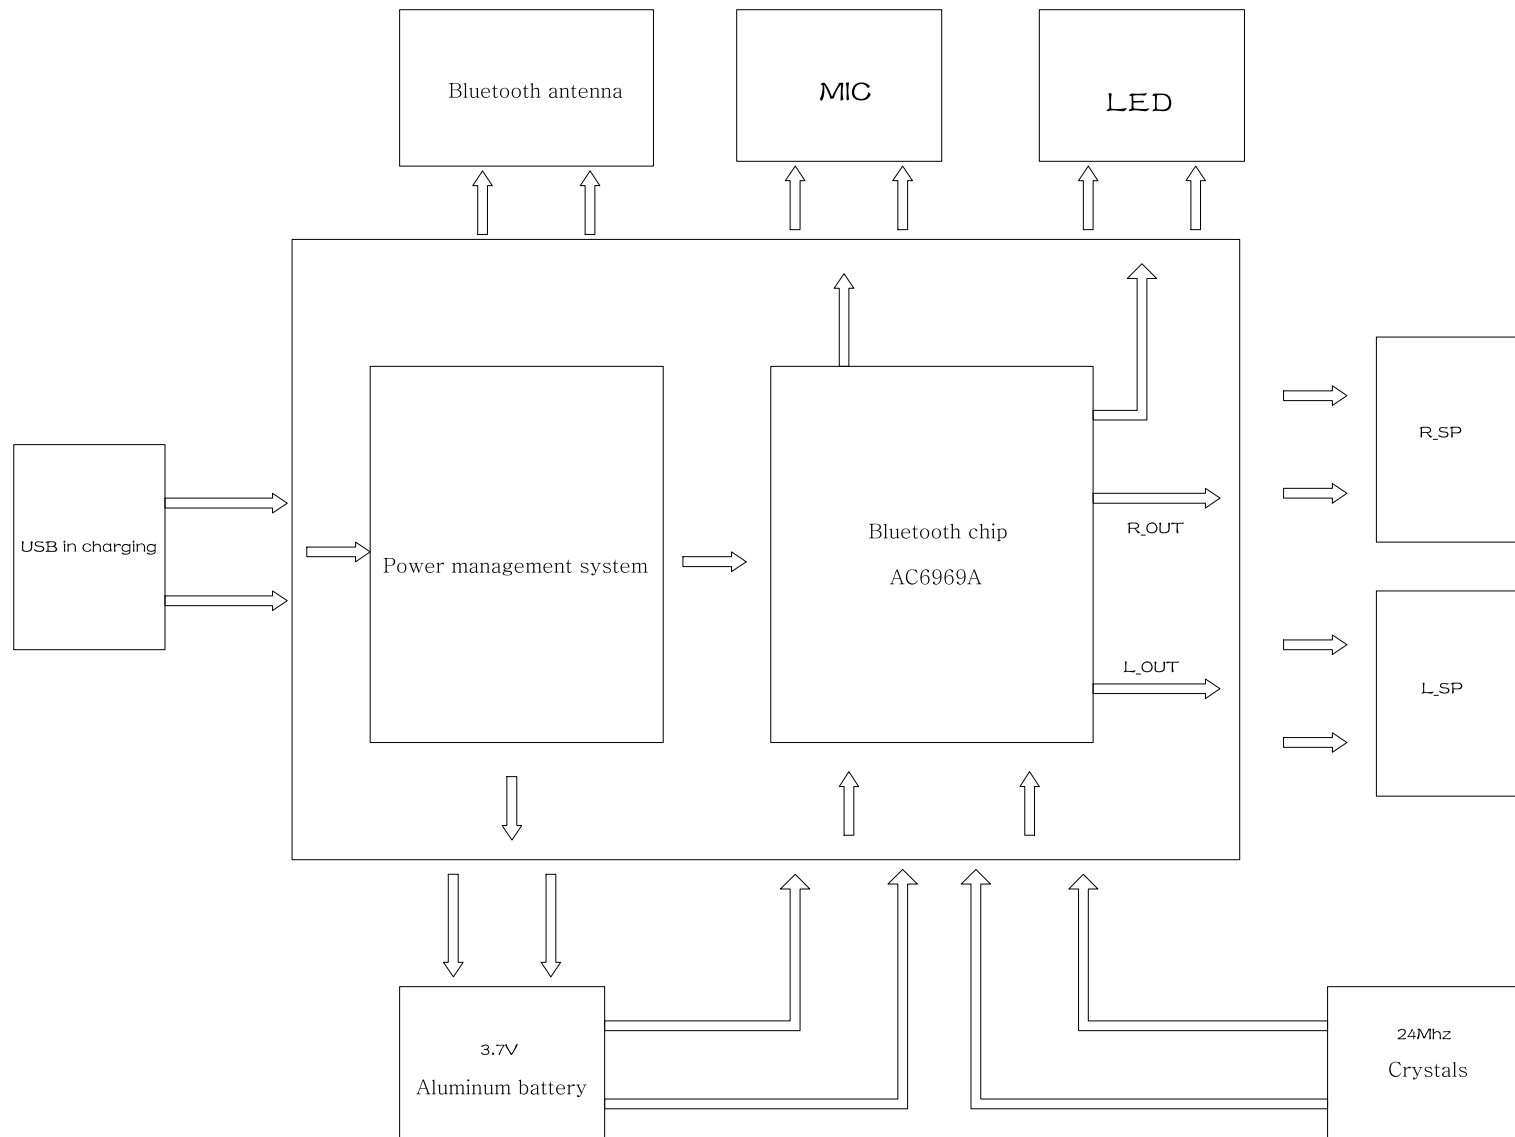

BLOCK DIAGAM

| BLOCK_DIAGAM | | |
|--------------|-----------------|--------------|
| FILE NAME: | | |
| SHEET NAME: | | |
| DRAWN BY: | DATE: 2019-6-20 | VERSION: V01 |
| CHECKED BY: | DATE: | SHEET: 1/1 |
| APPROVED BY: | DATE: | SIZE: A3 |