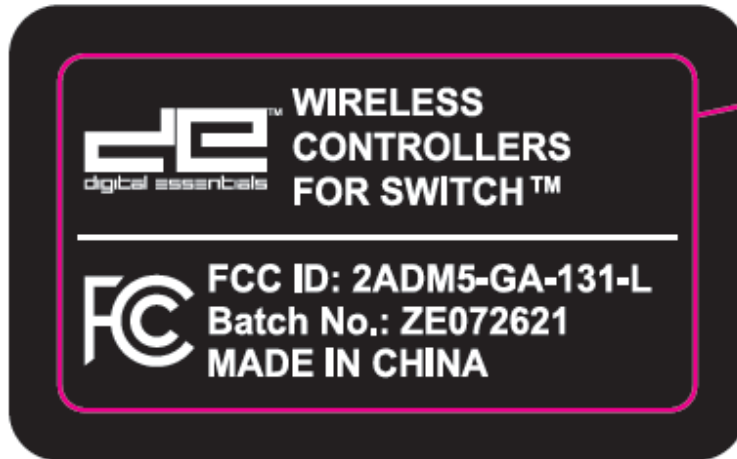

EXHIBIT A - FCC ID LABEL AND LOCATION

FCC ID Label

FCC ID Label Location Information

The label shown shall be permanently affixed at a conspicuous location on the device and be readily visible to the user at the time purchase (Labeling requirements per 2.925)