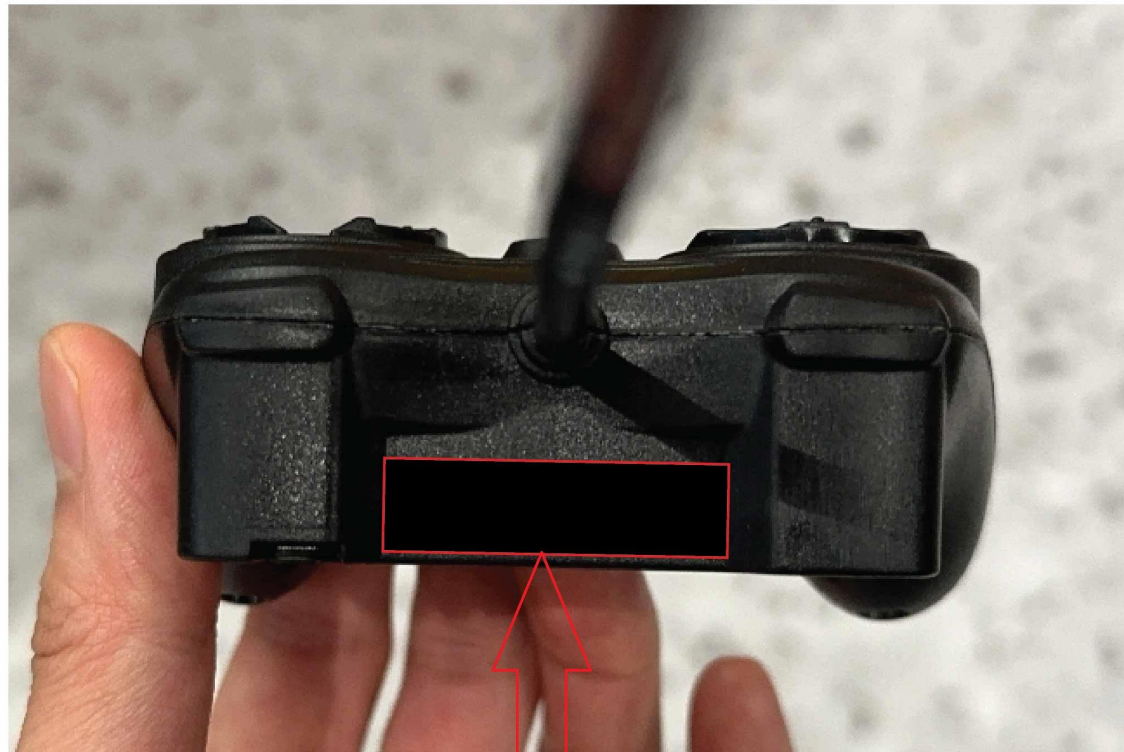

ET-0815 RC Transforming Jet Remote Controller FCC ID Print

22JAN24

40mm

FCC ID: 2ADM5-ET-0815-40
40MHz

10mm